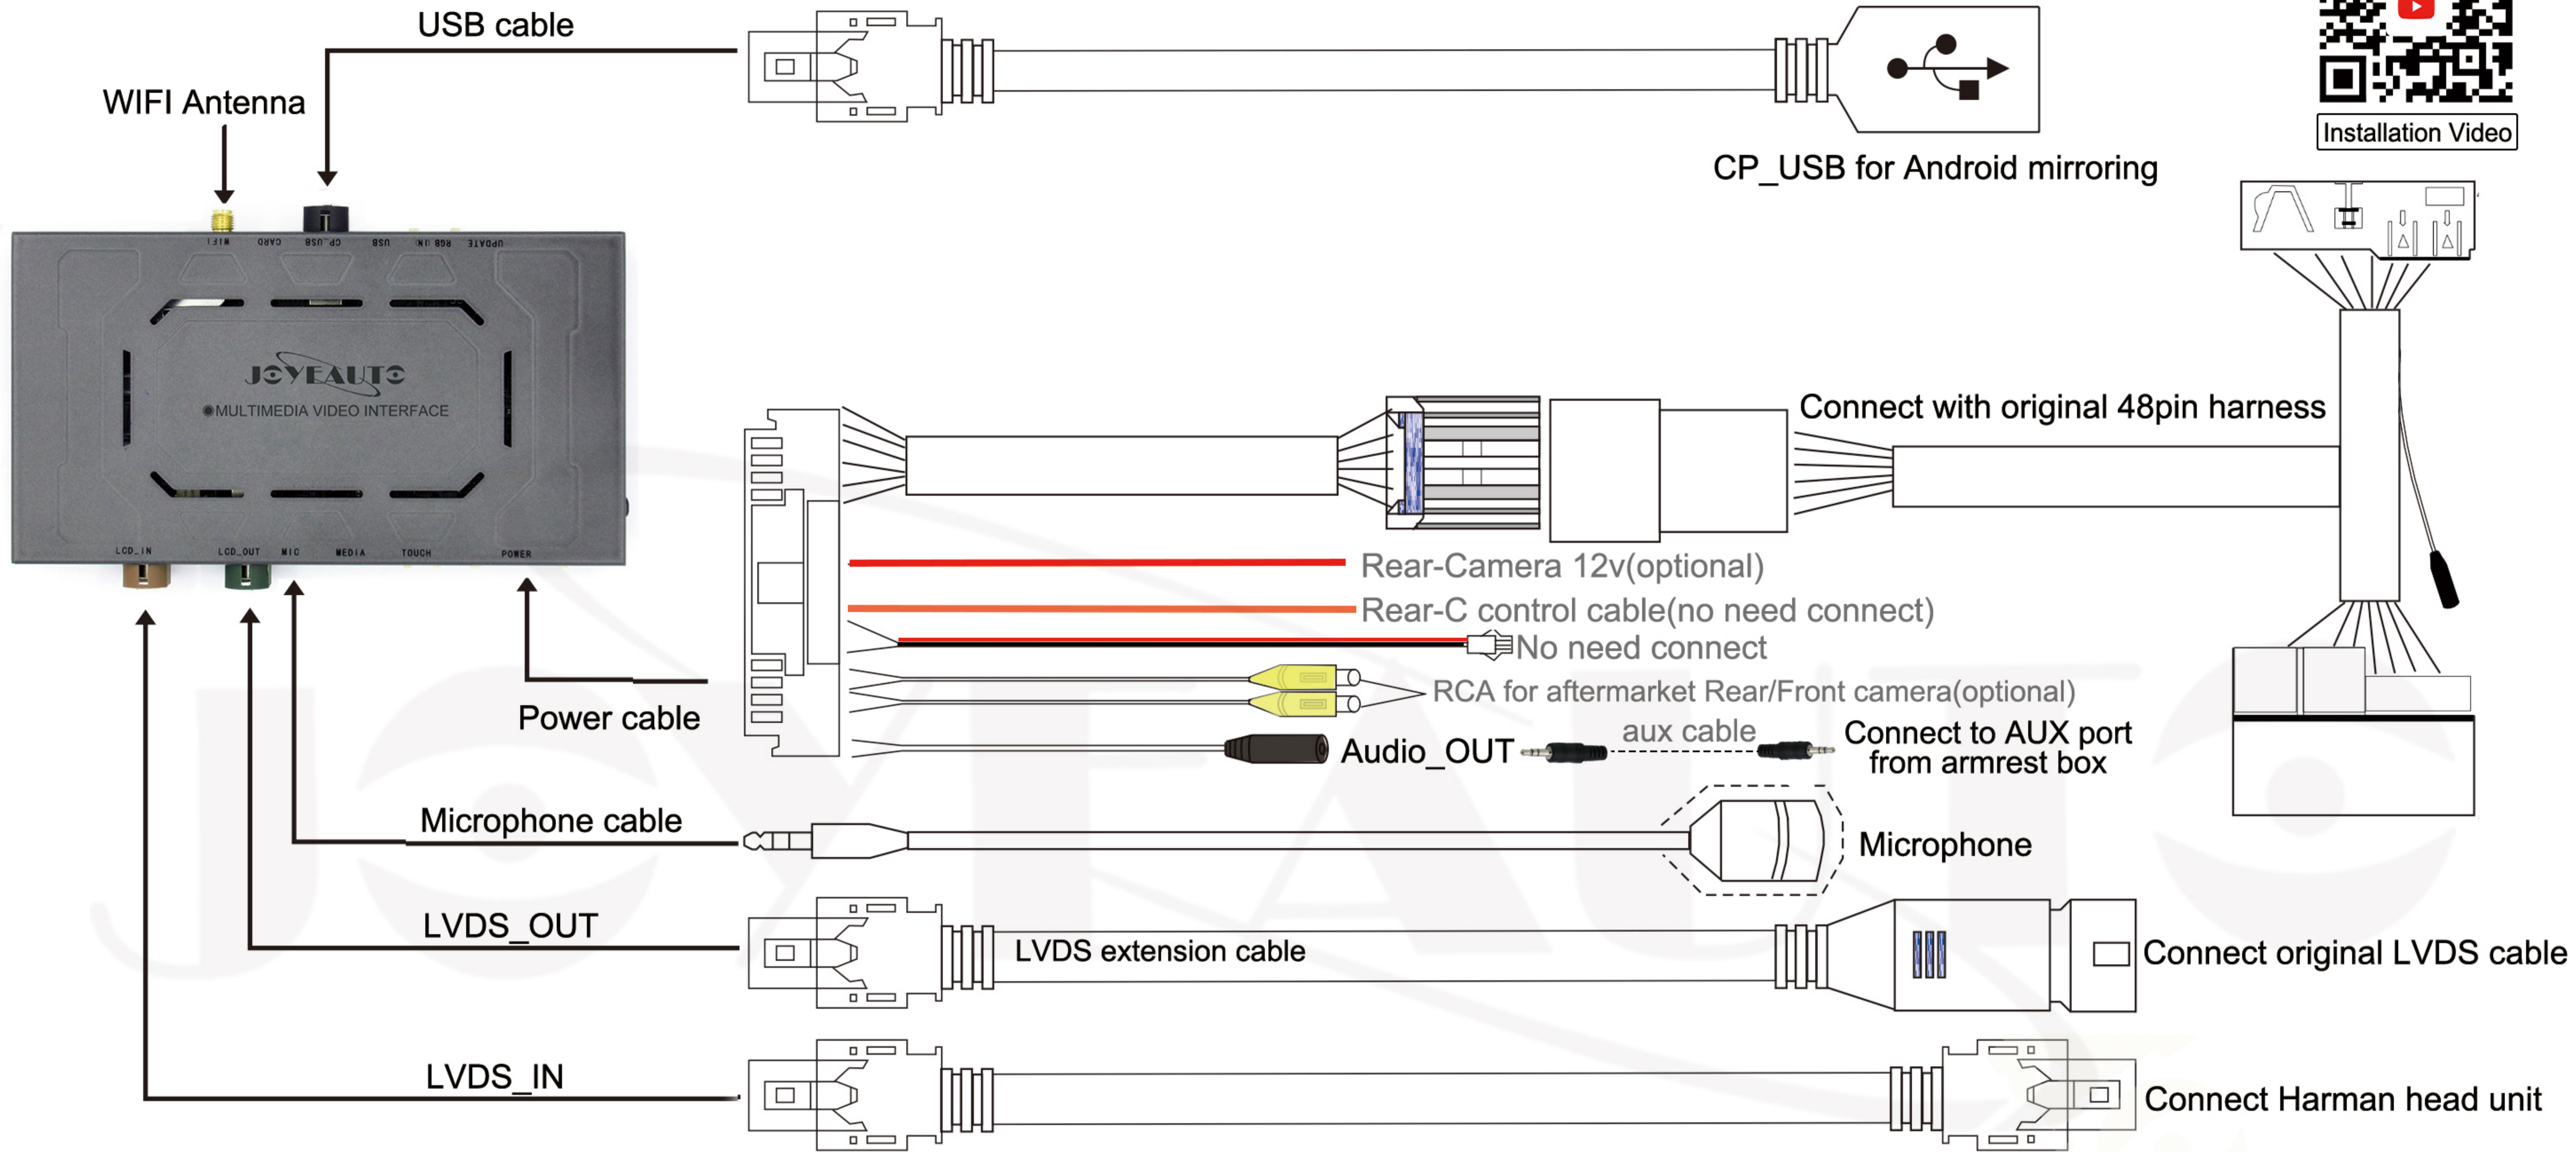

Land Rover Harman Wireless CarPlay Installation Diagram

Installation Video

Dip Switch	Status	Description
1,2	OFF OFF	2017MY Discovery
	ON OFF	Discovery Sport(high)
	OFF ON	Discovery Sport(Low)
4	ON	Reverse guideline OFF
	OFF	Reverse guideline ON
8	ON	Original Rear Camera
	OFF	Aftermarket Rear Camera
3,4,5,6,7 all set OFF.		

Long press "HOME" switch to CarPlay

Press "MODE" use Siri

Touch screen control

Select AUX Front before switch to Carplay