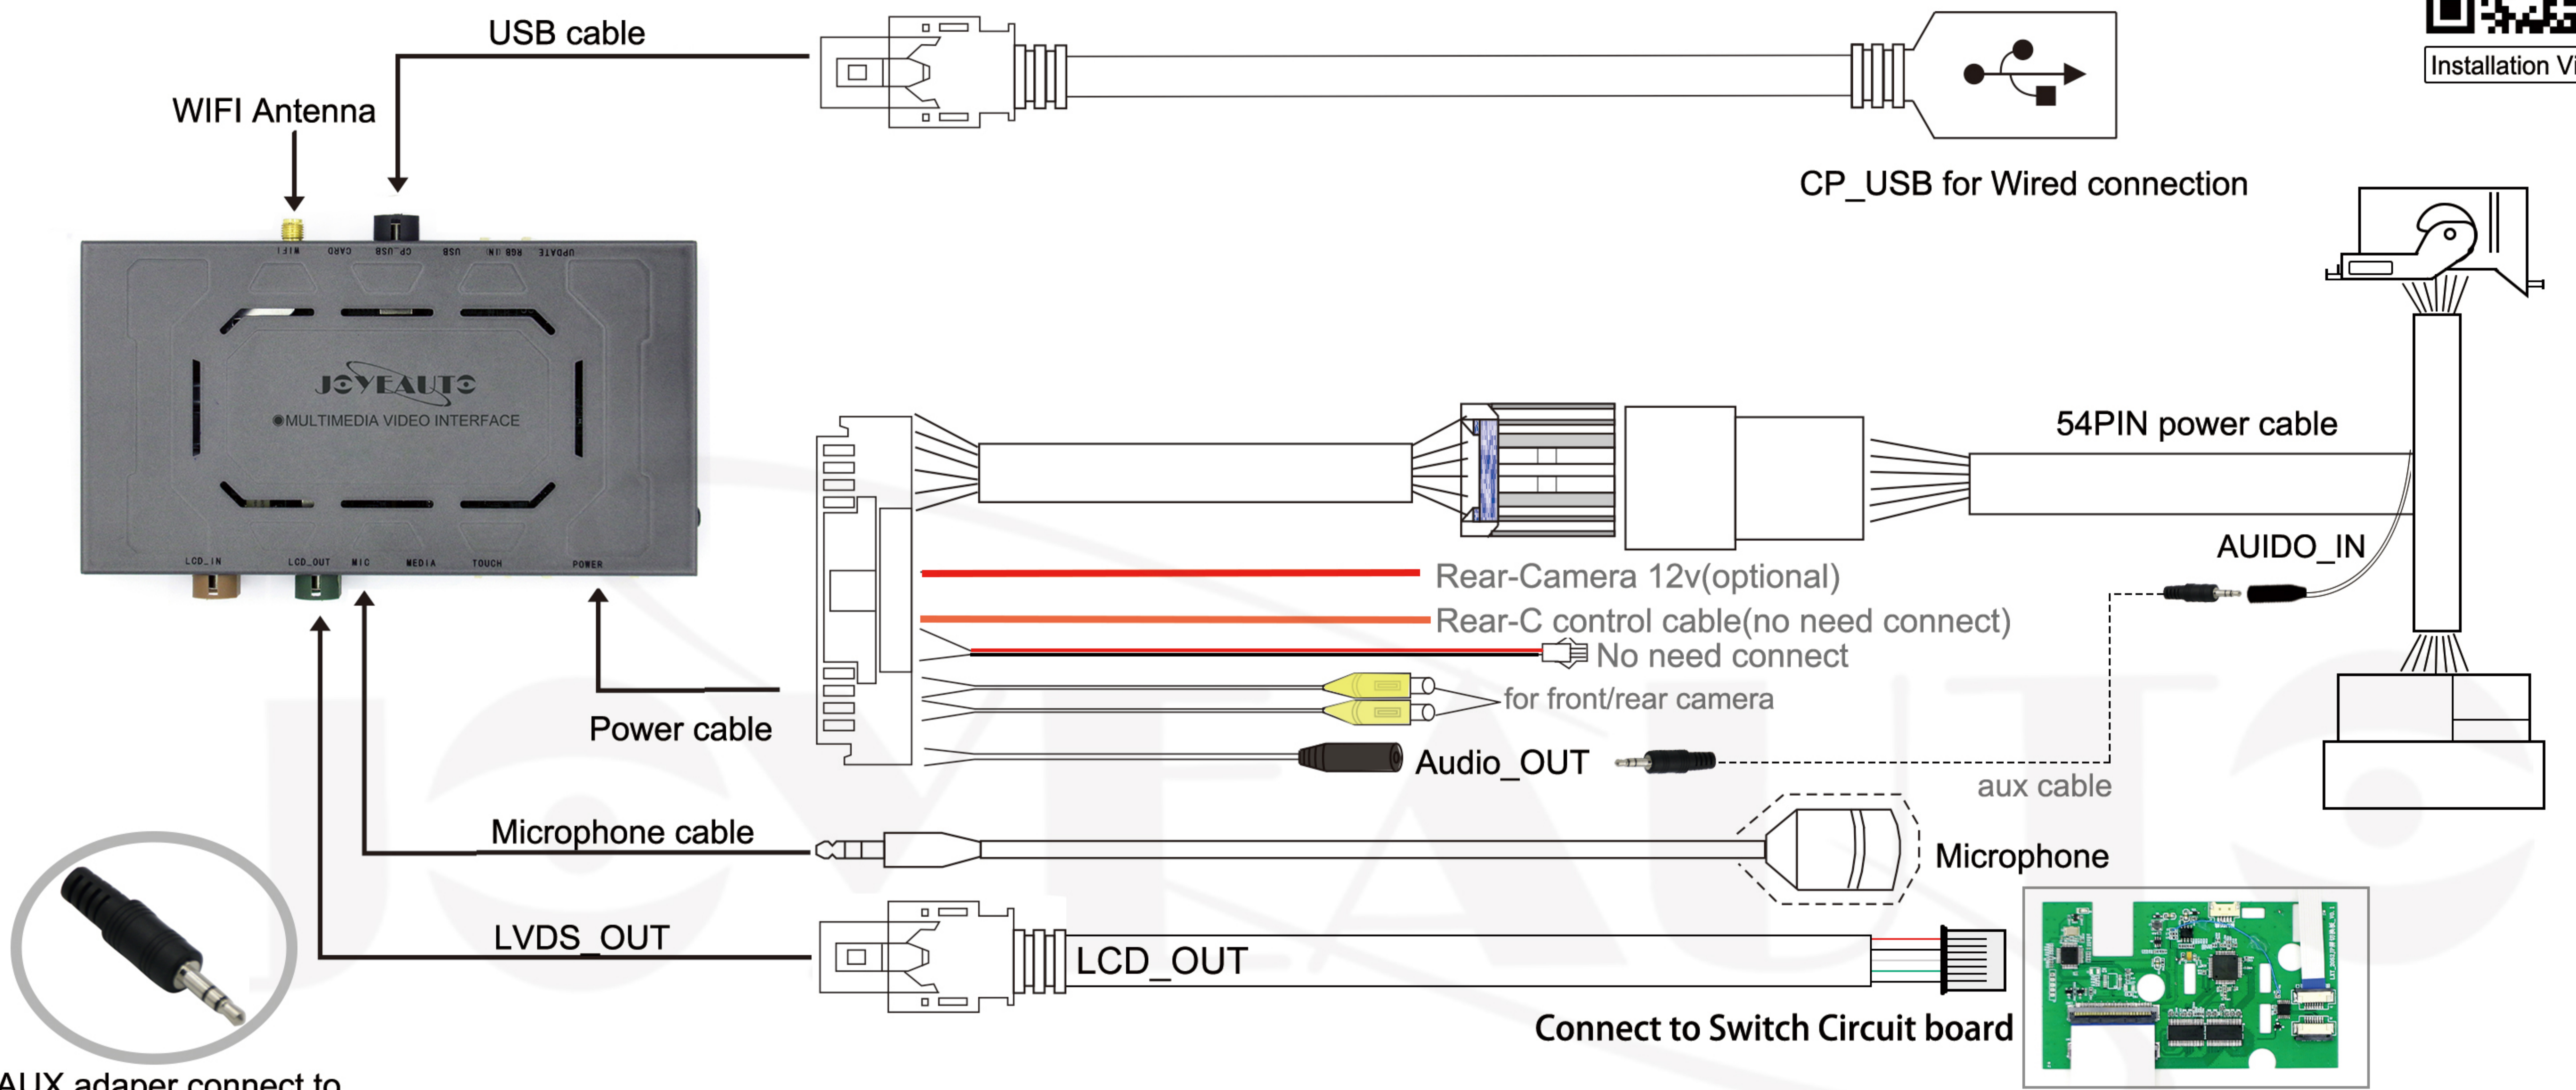

JEEP Wireless CarPlay/Android Auto Installation Diagram

Installation Video

AUX adaper connect to original AUX input

Dip Switch	Status	Description
4	ON	Reverse guideline OFF
	OFF	Reverse guideline ON
8	ON	Original Rear Camera
	OFF	Aftermarket Rear Camera
1,2,3,5,6,7 all set OFF.		

Original Touch screen controls

Previous Song

Next Song

Long press steering wheel's rear left circle button to switch to CarPlay

Select AUX Front before switch to Carplay