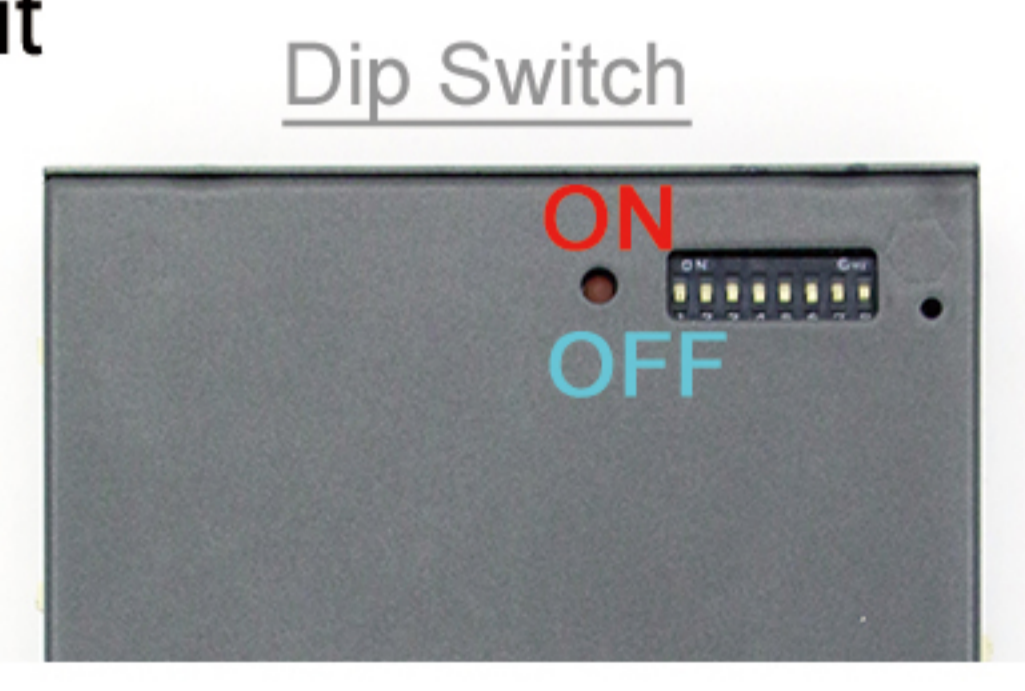

JEEP Wireless CarPlay/Android Auto Installation Diagram

Installation Video

AUX adaper connect to original AUX input

Dip Switch	Status	Description
4	ON	Reverse guideline OFF
	OFF	Reverse guideline ON
8	ON	Original Rear Camera
	OFF	Aftermarket Rear Camera
1,2,3,5,6,7 all set OFF.		

Original Touch screen controls

Previous Song

Next Song

Long press steering wheel's rear left circle button to switch to CarPlay

Select AUX Front before switch to Carplay