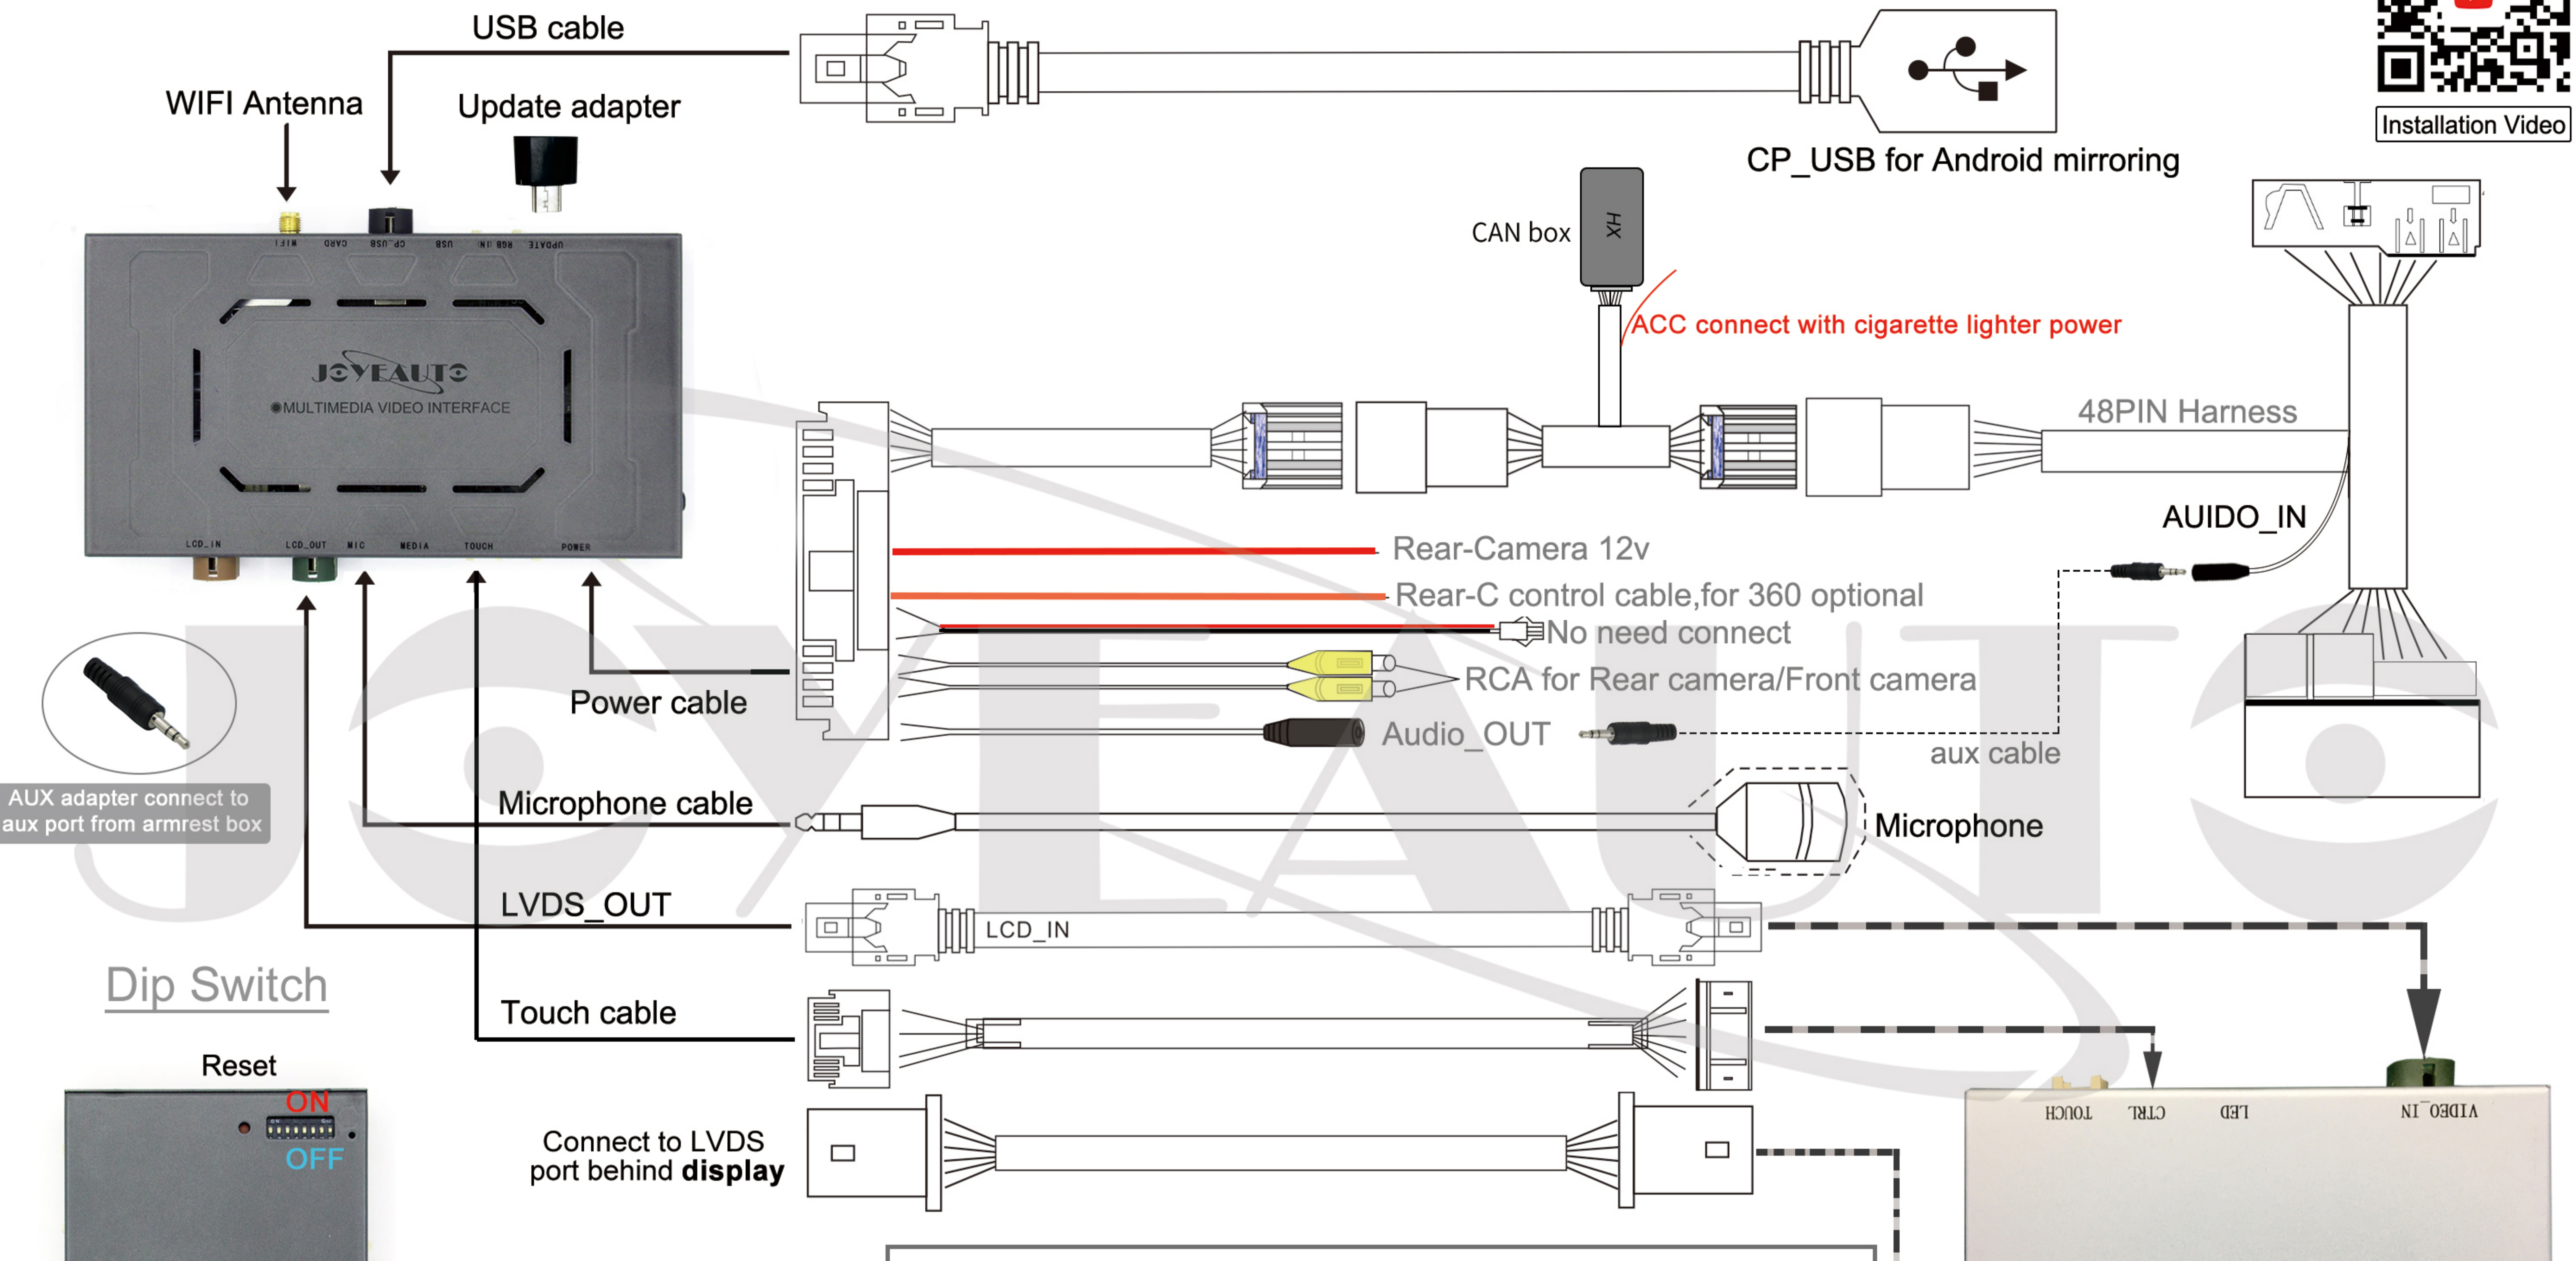

BMW 2003-2008MY CCC Wireless CarPlay installation diagram

AUX adapter connect to aux port from armrest box

Dip Switch

Dip switch	Status	Description
1	ON	No function
	OFF	for 8.8"screen
4	ON	Reverse dynamic guideline OFF
	OFF	Reverse dynamic guideline ON
5	ON	Normal Joystick knob
	OFF	Electronical Joystick knob
8	ON	Original rear camera
	OFF	Add aftermarket rear camera
2, 3, 6, 7 all set OFF