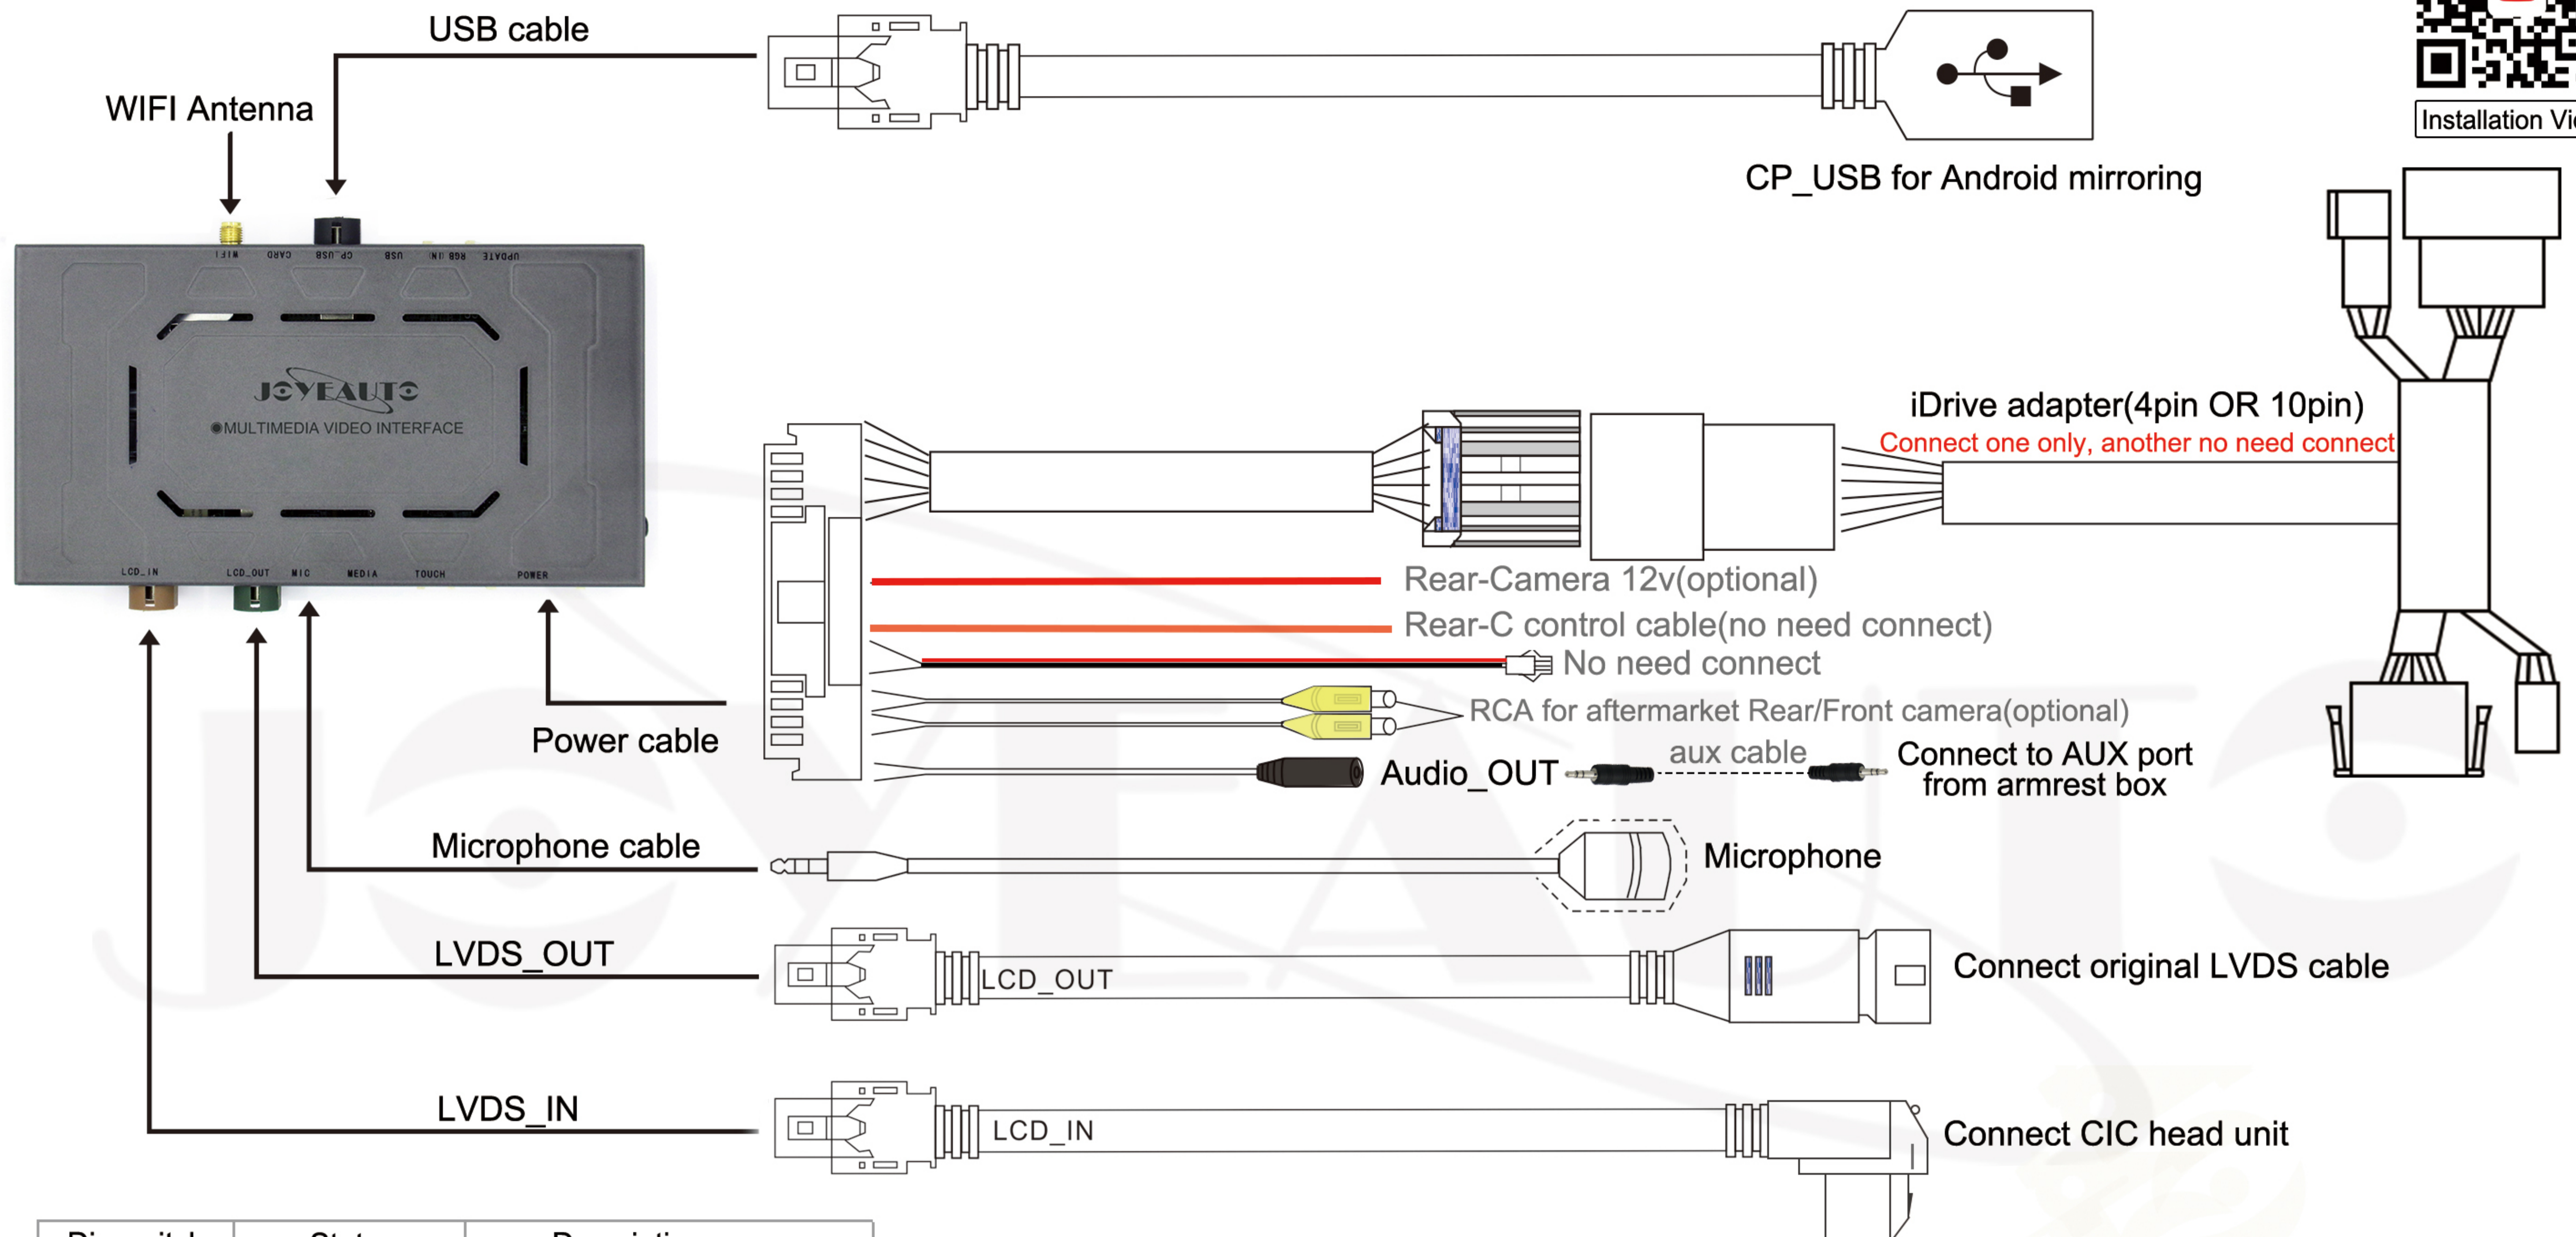

Dip switch	Status	Description
1	ON	EVO 6.5" screen
	OFF	EVO 8.8"/10.2" screen
4	ON	Reverse tracking OFF
	OFF	Reverse tracking ON
8	ON	Original Rear camera
	OFF	Aftermarket Rear camera
2, 3, 5, 6,7 all set OFF.		

## BMW NBT WiFi Wireless CarPlay Installation Diagram

Installation Video

Dip switch	Status	Description
1	ON	NBT 6.5" screen
	OFF	NBT 8.8"/10.2" screen
3	ON	For ID4 NBT head unit
	OFF	For normal NBT
4	ON	Reverse guideline OFF
	OFF	Reverse guideline ON
8	ON	Original camera
	OFF	Aftermarket camera
2, 5, 6, 7 all set OFF		

## BMW CIC WiFi Wireless CarPlay Installation Diagram

Dip switch	Status			Description
1,2,3	ON	OFF	ON	E series CIC 8.8"
	OFF	OFF	ON	X5 E70 8.8"
	ON	OFF	OFF	F series CIC 6.5"
	OFF	OFF	OFF	F series CIC 8.8"
	OFF	ON	ON	MINI CIC 6.5"
4	ON			Reverse Guidline OFF
	OFF			Reverse Guidline ON
8	ON			Original camera
	OFF			Aftermarket camera
5, 6,7 all set OFF.				

### Dip Switch

Dip switch	Status	Description
1	ON	No function
	OFF	for 8.8"screen
4	ON	Reverse dynamic guideline OFF
	OFF	Reverse dynamic guideline ON
5	ON	Normal Joystick knob
	OFF	Electronical Joystick knob
8	ON	Original rear camera
	OFF	Add aftermarket rear camera
2, 3, 6, 7 all set OFF		