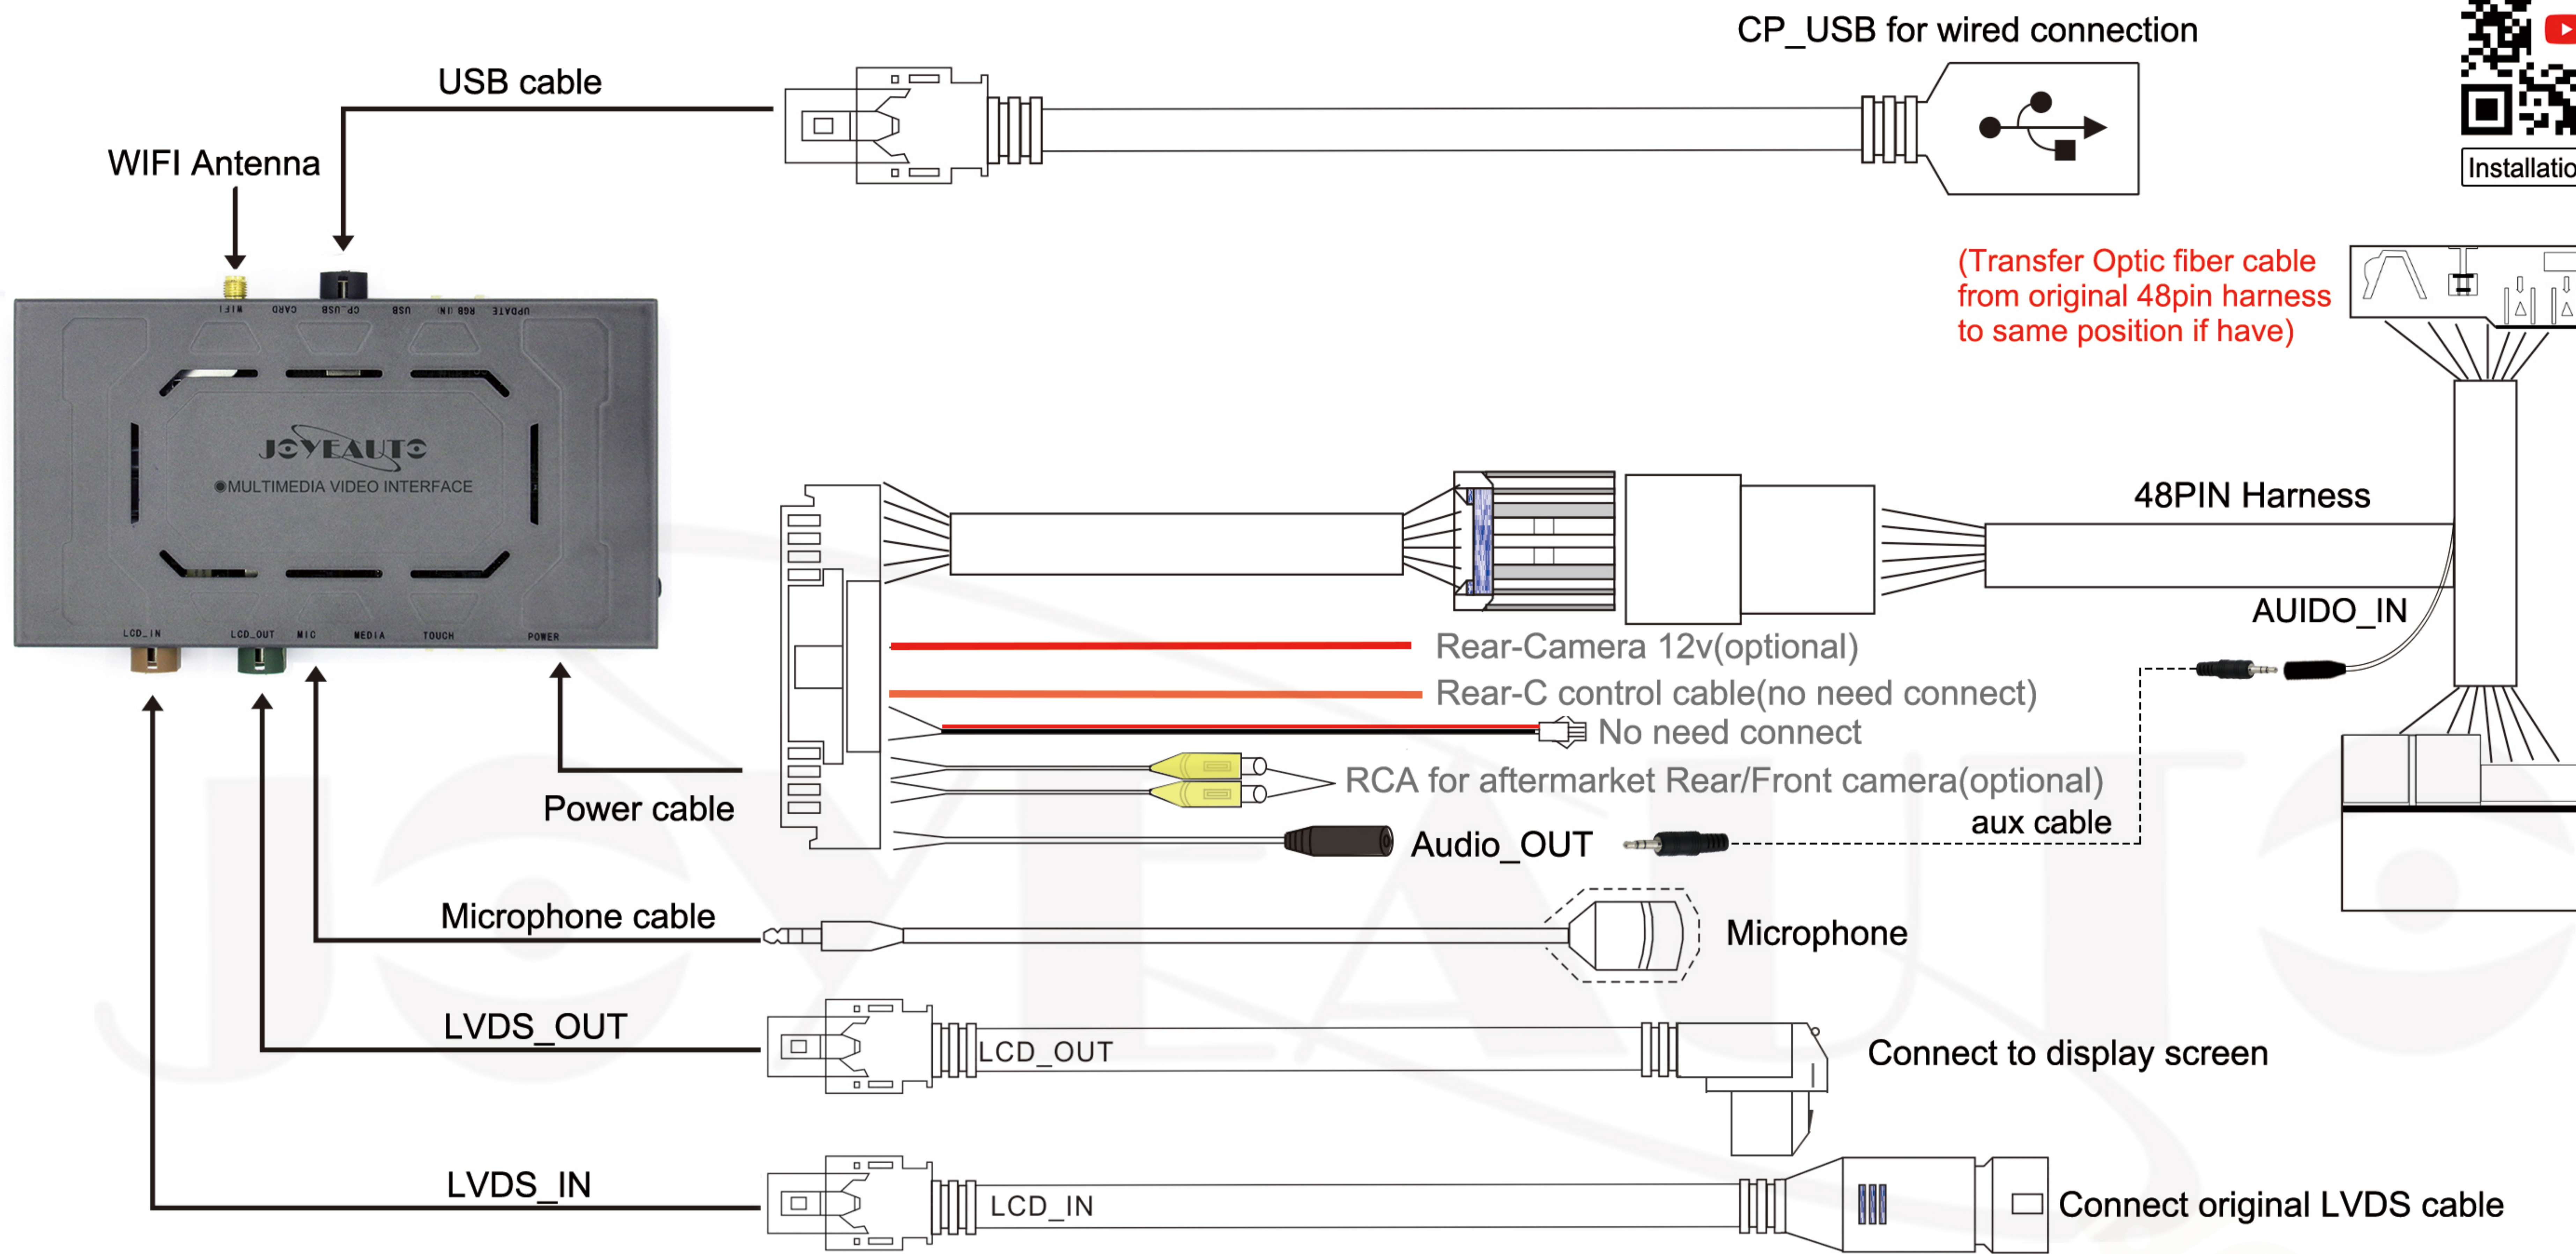

Dip switch	Status	Description
1	ON	EVO 6.5" screen
	OFF	EVO 8.8"/10.2" screen
4	ON	Reverse tracking OFF
	OFF	Reverse tracking ON
8	ON	Original Rear camera
	OFF	Aftermarket Rear camera
2, 3, 5, 6,7 all set OFF.		

Press "MENU" use Siri

Joystick knob controls

Long press "back" switch to CarPlay, short press use return

Steering Wheel Controls

Voice up

Voice down

Select USB AUX before switch to CarPlay

## BMW NBT WiFi Wireless CarPlay Installation Diagram

Installation Video

Dip switch	Status	Description
1	ON	NBT 6.5" screen
	OFF	NBT 8.8"/10.2" screen
3	ON	For ID4 NBT head unit
	OFF	For normal NBT
4	ON	Reverse guideline OFF
	OFF	Reverse guideline ON
8	ON	Original camera
	OFF	Aftermarket camera
2, 5, 6, 7 all set OFF		

## BMW CIC WiFi Wireless CarPlay Installation Diagram

Dip switch	Status			Description
1,2,3	ON	OFF	ON	E series CIC 8.8"
	OFF	OFF	ON	X5 E70 8.8"
	ON	OFF	OFF	F series CIC 6.5"
	OFF	OFF	OFF	F series CIC 8.8"
	OFF	ON	ON	MINI CIC 6.5"
4	ON			Reverse Guidline OFF
	OFF			Reverse Guidline ON
8	ON			Original camera
	OFF			Aftermarket camera
5, 6,7 all set OFF.				