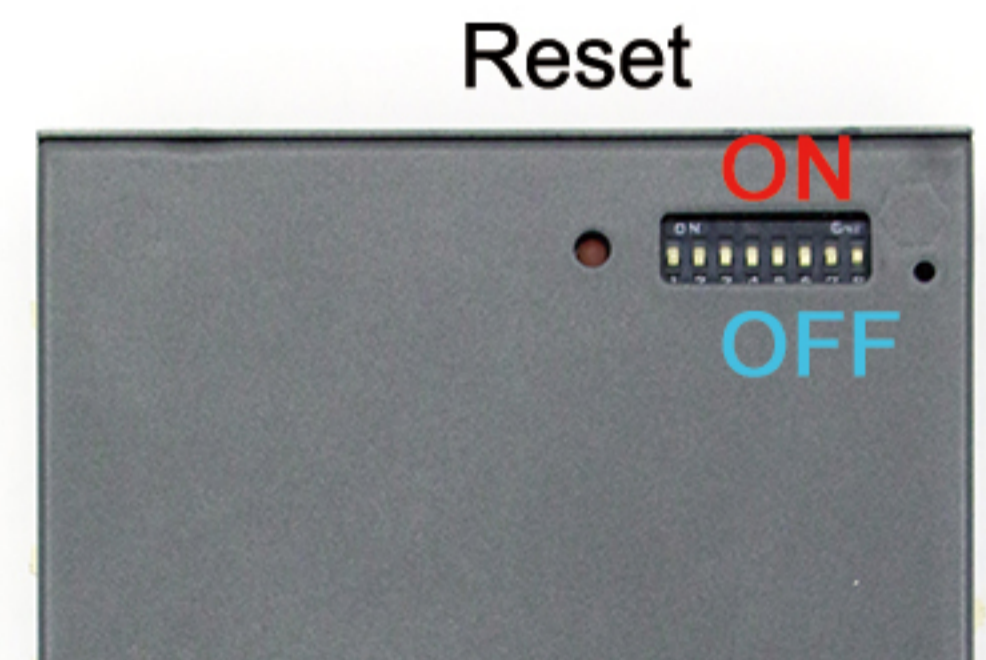

Dip switch	Status	Description
1	ON	No function
	OFF	for 8.8"screen
4	ON	Reverse dynamic guideline OFF
	OFF	Reverse dynamic guideline ON
5	ON	Normal Joystick knob
	OFF	Electronical Joystick knob
8	ON	Original rear camera
	OFF	Add aftermarket rear camera
2, 3, 6, 7 all set OFF