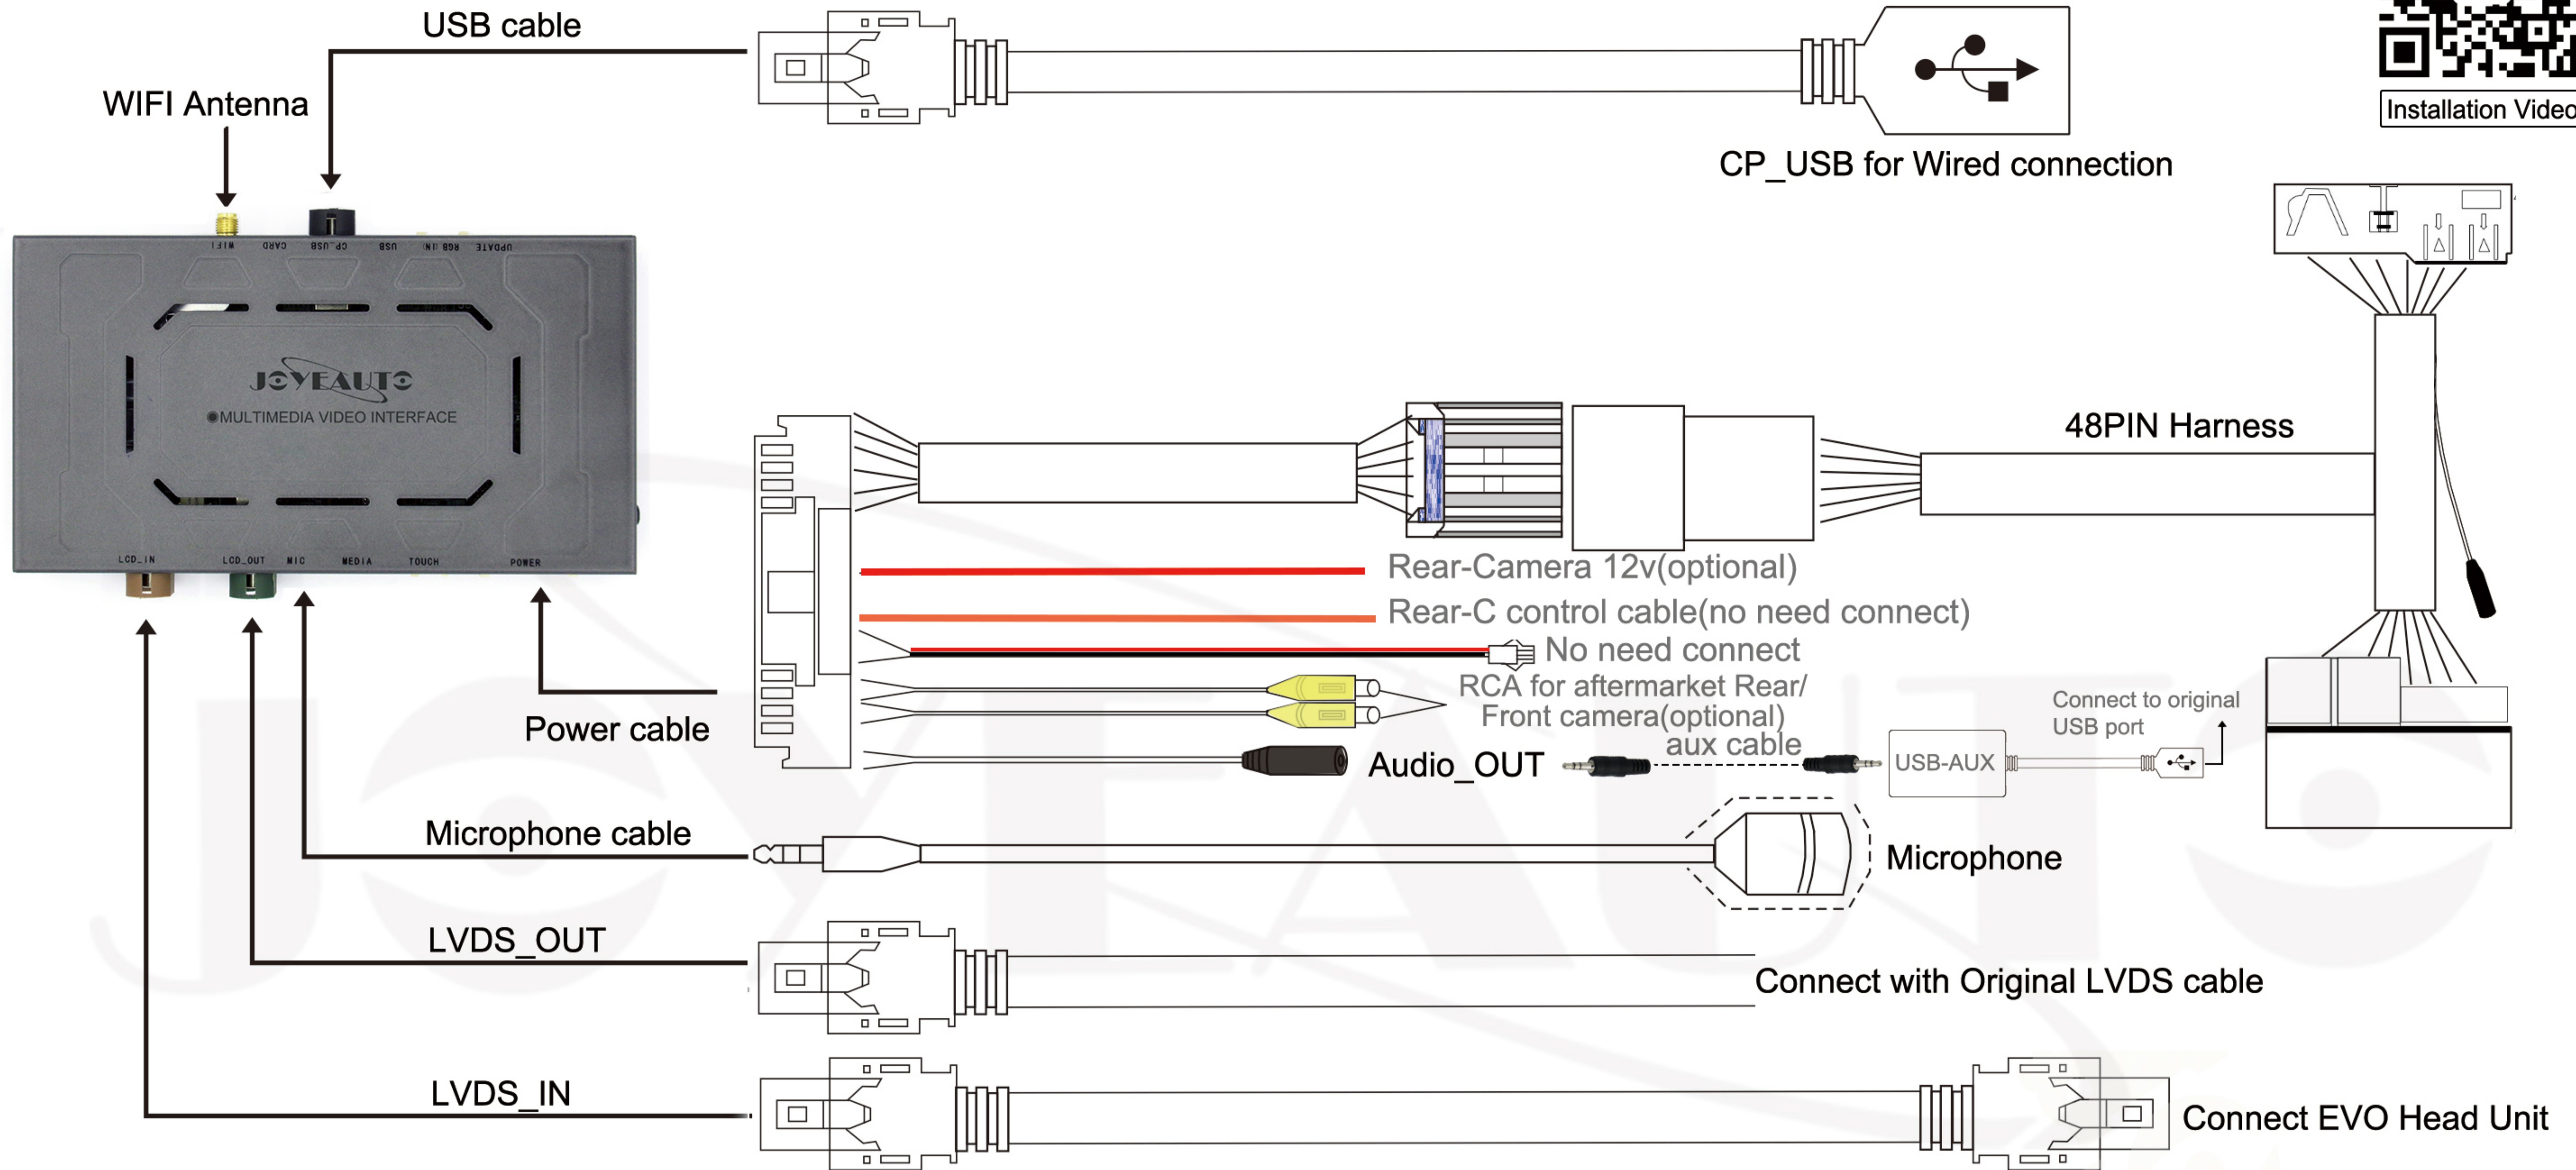

Dip switch	Status	Description
1	ON	NBT 6.5" screen
	OFF	NBT 8.8"/10.2" screen
4	ON	Reverse guideline OFF
	OFF	Reverse guideline ON
8	ON	Original camera
	OFF	Aftermarket camera

2, 3, 5, 6,7 no function, default OFF.

Dip switch	Status	Description
1	ON	EVO 6.5" screen
	OFF	EVO 8.8"/10.2" screen
4	ON	Reverse tracking OFF
	OFF	Reverse tracking ON
8	ON	Original Rear camera
	OFF	Aftermarket Rear camera
2, 3, 5, 6,7 all set OFF.		

## BMW NBT WiFi Wireless CarPlay Installation Diagram

Installation Video

Dip switch	Status	Description
1	ON	NBT 6.5" screen
	OFF	NBT 8.8"/10.2" screen
3	ON	For ID4 NBT head unit
	OFF	For normal NBT
4	ON	Reverse guideline OFF
	OFF	Reverse guideline ON
8	ON	Original camera
	OFF	Aftermarket camera
2, 5, 6, 7 all set OFF		

## BMW CIC WiFi Wireless CarPlay Installation Diagram

Dip switch	Status			Description
1,2,3	ON	OFF	ON	E series CIC 8.8"
	OFF	OFF	ON	X5 E70 8.8"
	ON	OFF	OFF	F series CIC 6.5"
	OFF	OFF	OFF	F series CIC 8.8"
	OFF	ON	ON	MINI CIC 6.5"
4	ON			Reverse Guidline OFF
	OFF			Reverse Guidline ON
8	ON			Original camera
	OFF			Aftermarket camera
5, 6,7 all set OFF.				