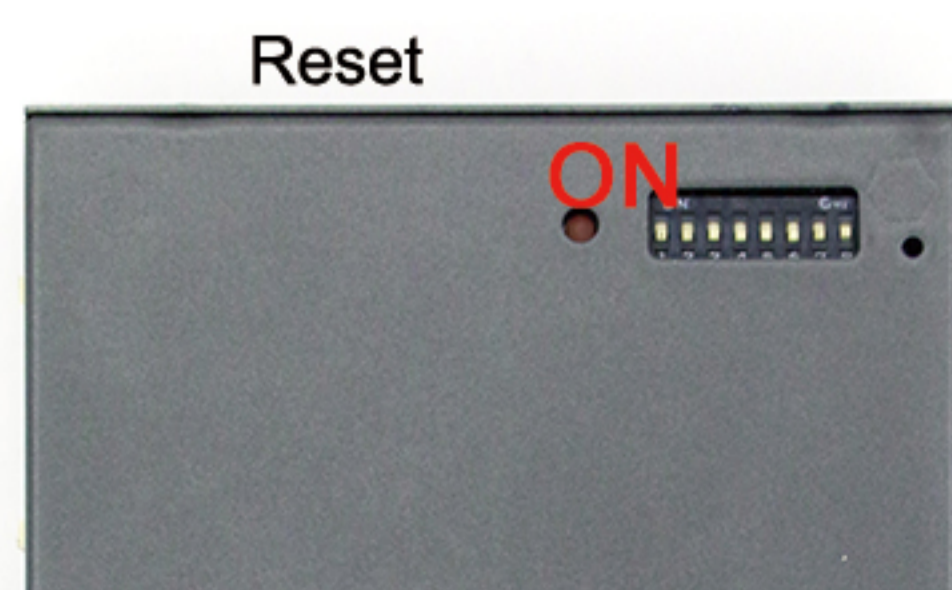

Dip switch	Status	Description
1	ON	EVO 6.5" screen
	OFF	EVO 8.8"/10.2" screen
4	ON	Reverse tracking OFF
	OFF	Reverse tracking ON
8	ON	Original Rear camera
	OFF	Aftermarket Rear camera
2, 3, 5, 6,7 all set OFF.		