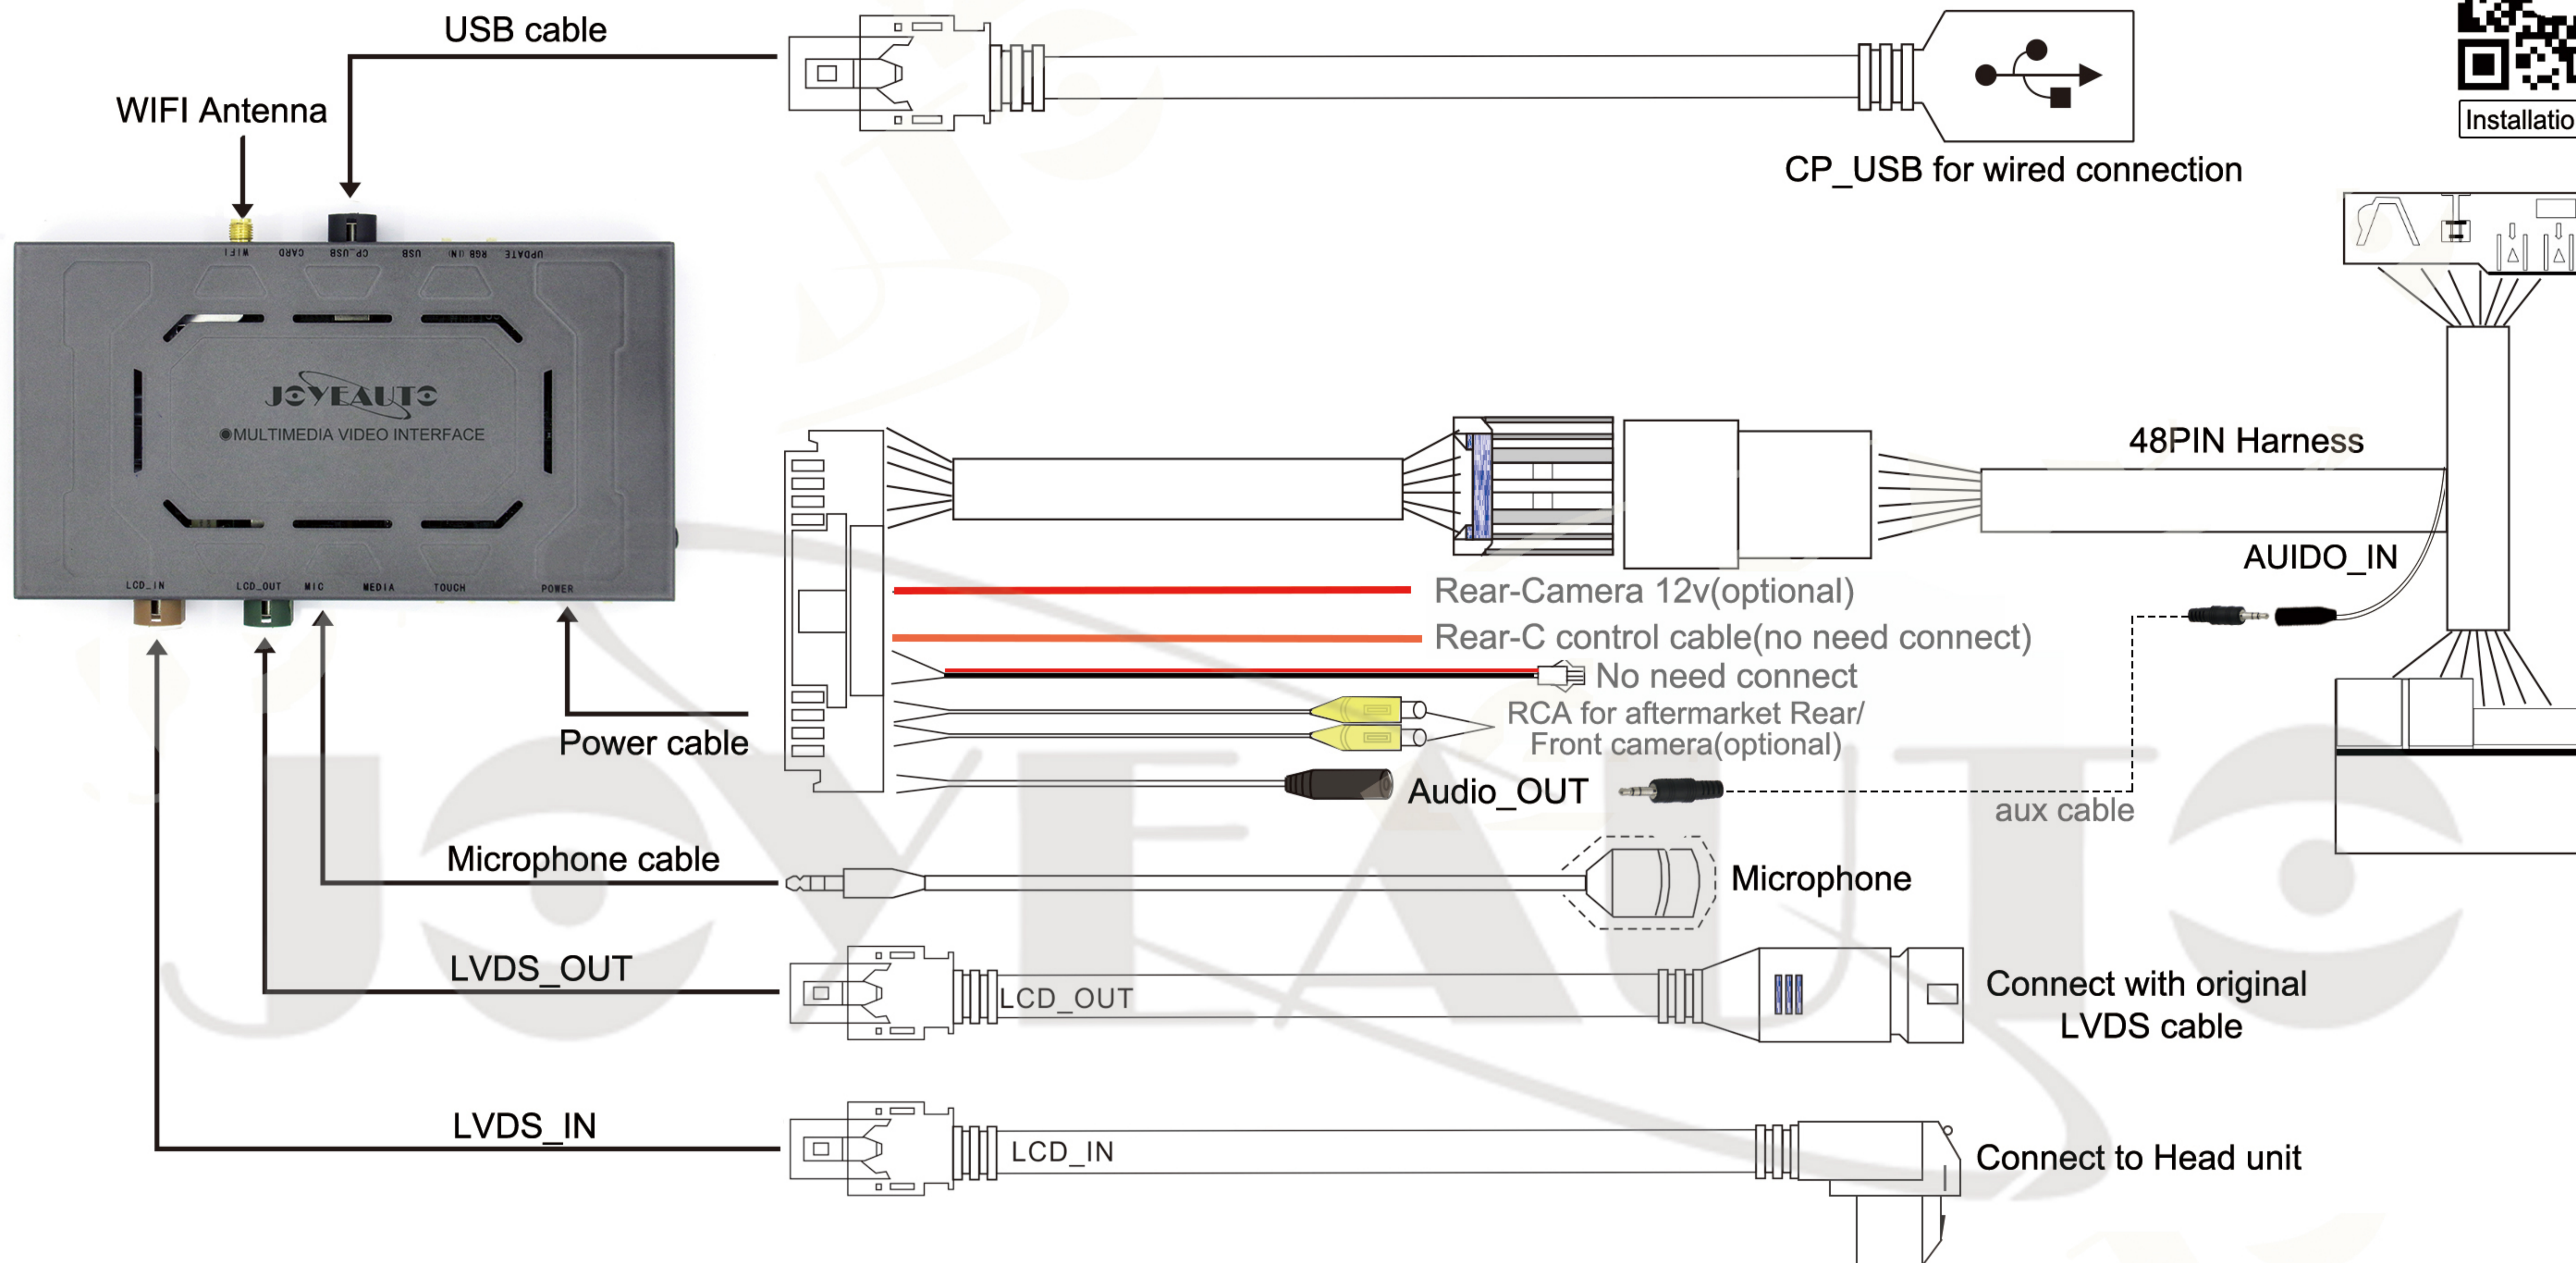

Audi Low No MMI Wireless CarPlay Installation Diagram

Dip Switch

Dip switch	Status	Description
1	ON	Add touch screen
	OFF	No touch screen
2	ON	Touch correction
	OFF	(return OFF after correct)
4	ON	Reverse tracking OFF
	OFF	Reverse tracking ON
8	ON	Original Rear camera
	OFF	Aftermarket Rear camera

3, 5, 6, 7 all set OFF.

Long press "MODE" switch to CarPlay

Short press use Siri

Steering wheel controls

Select AUX External before switch to CarPlay

Audi A3 / B9 Wireless CarPlay Installation Diagram

Installation Video

Dip switch	Status				Description
1,2,3,5	ON	OFF	OFF	ON	16-18 A4/A5/Q7 7" screen
	ON	OFF	OFF	OFF	16-18 A4/A5/Q7 8.2" screen
	OFF	OFF	ON	ON	A3 7" big screen
	OFF	ON	ON	ON	A3 5.8" small screen
4	ON				Reverse guideline OFF
	OFF				Reverse guideline ON
8	ON				Original camera
	OFF				Aftermarket camera
6,7 all set OFF					

Dip Switch

Dip switch	Status		Description
1, 2	ON	ON	13-17 A1/Q3 High 7" screen
	OFF	ON	13-17 A1/Q3 Low 6.5" screen
4	ON		Reverse Guideline OFF
	OFF		Reverse Guideline ON
7	ON		Touch screen correction
	OFF		Return to OFF after correct
8	ON		Original camera
	OFF		Aftermarket camera
3, 5, 6 all set OFF.			