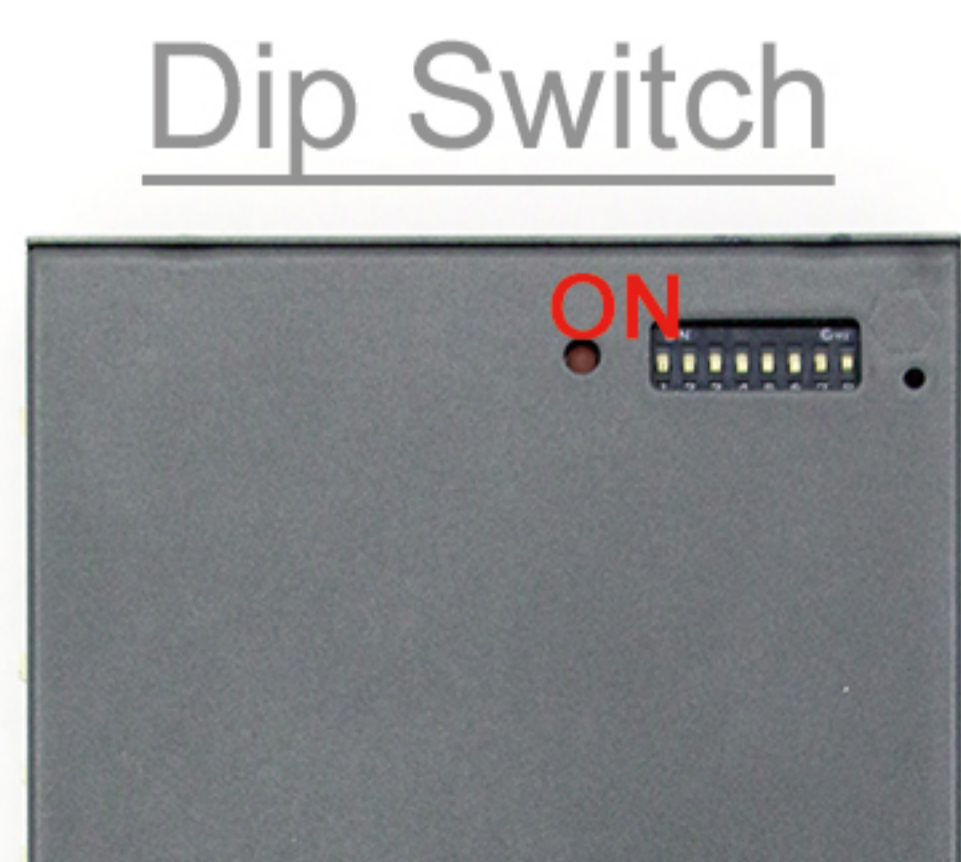

Audi Low No MMI Wireless CarPlay Installation Diagram

Dip Switch

Dip switch	Status	Description
1	ON	Add touch screen
	OFF	No touch screen
2	ON	Touch correction
	OFF	(return OFF after correct)
4	ON	Reverse tracking OFF
	OFF	Reverse tracking ON
8	ON	Original Rear camera
	OFF	Aftermarket Rear camera

3, 5, 6, 7 all set OFF.

Long press "MODE" switch to CarPlay

Short press use Siri

Steering wheel controls

Select AUX External before switch to CarPlay

Audi A3 / B9 Wireless CarPlay Installation Diagram

Installation Video

Dip switch	Status				Description
1,2,3,5	ON	OFF	OFF	ON	16-18 A4/A5/Q7 7" screen
	ON	OFF	OFF	OFF	16-18 A4/A5/Q7 8.2" screen
	OFF	OFF	ON	ON	A3 7" big screen
	OFF	ON	ON	ON	A3 5.8" small screen
4	ON				Reverse guideline OFF
	OFF				Reverse guideline ON
8	ON				Original camera
	OFF				Aftermarket camera
6,7 all set OFF					

Dip Switch

Dip switch	Status		Description
1, 2	ON	ON	13-17 A1/Q3 High 7" screen
	OFF	ON	13-17 A1/Q3 Low 6.5" screen
4	ON		Reverse Guideline OFF
	OFF		Reverse Guideline ON
7	ON		Touch screen correction
	OFF		Return to OFF after correct
8	ON		Original camera
	OFF		Aftermarket camera
3, 5, 6 all set OFF.			