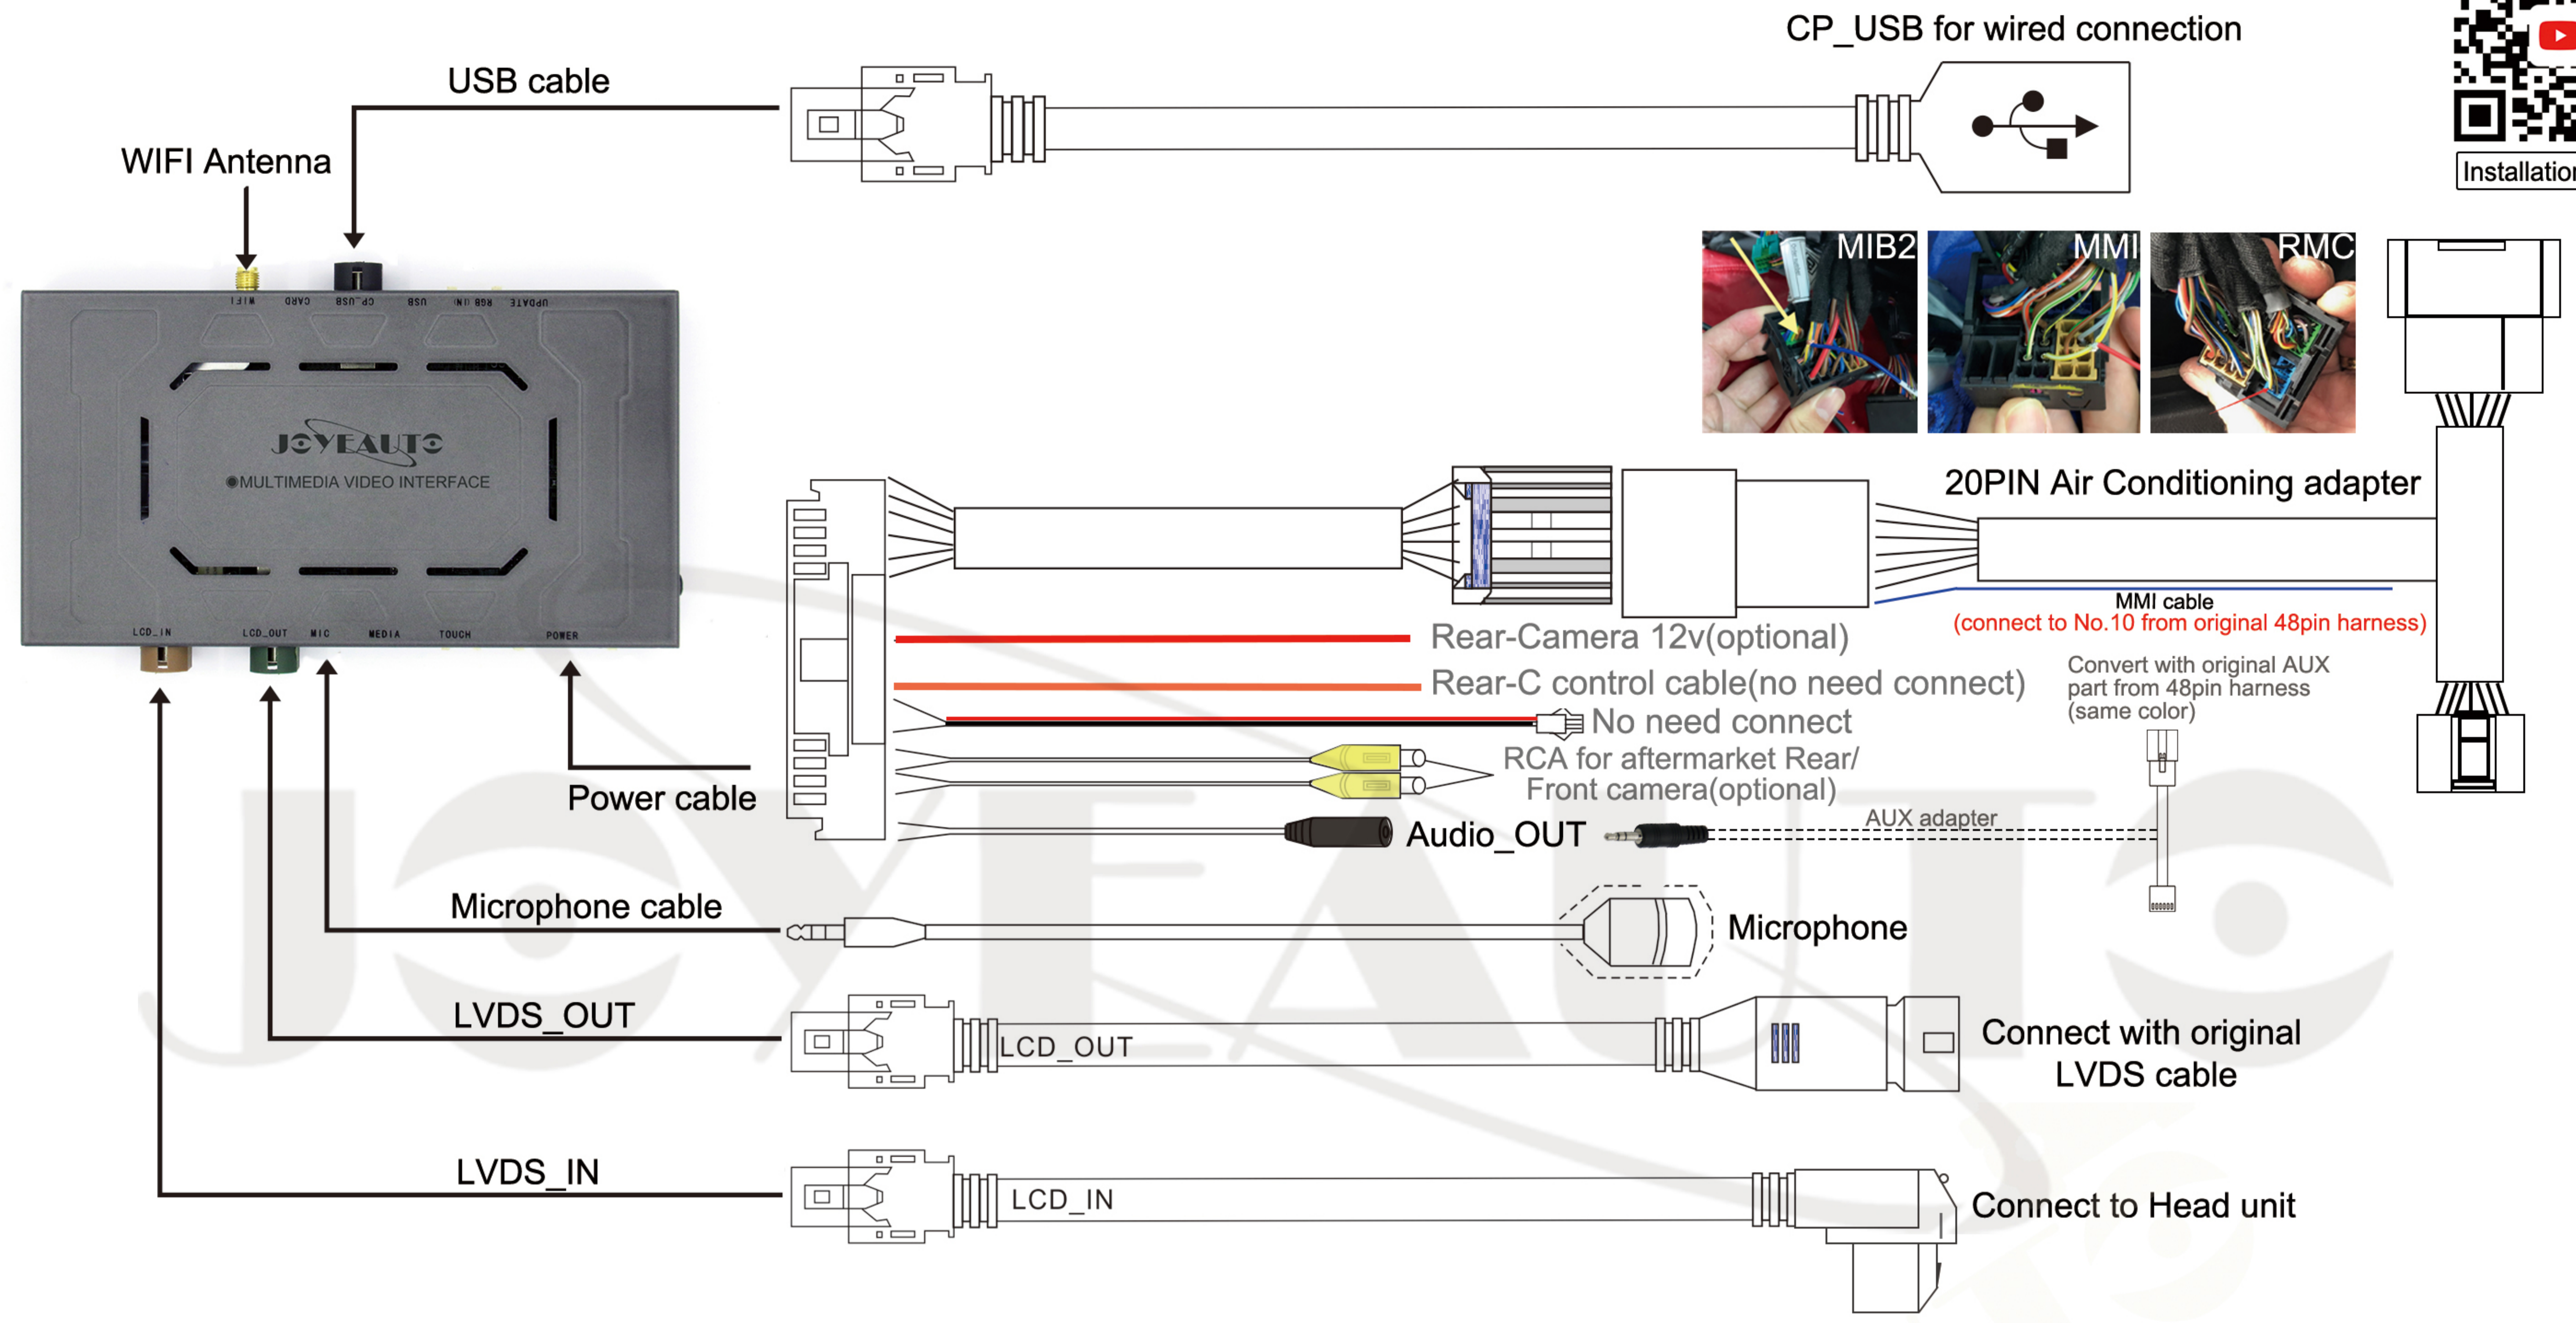

Dip switch	Status				Description
1,2,3,5	ON	OFF	OFF	ON	16-18 A4/A5/Q7 7" screen
	ON	OFF	OFF	OFF	16-18 A4/A5/Q7 8.2" screen
	OFF	OFF	ON	ON	A3 7" big screen
	OFF	ON	ON	ON	A3 5.8" small screen
4	ON				Reverse guideline OFF
	OFF				Reverse guideline ON
8	ON				Original camera
	OFF				Aftermarket camera
6,7 all set OFF					

Dip Switch

Dip switch	Status		Description
1, 2	ON	ON	13-17 A1/Q3 High 7" screen
	OFF	ON	13-17 A1/Q3 Low 6.5" screen
4	ON		Reverse Guideline OFF
	OFF		Reverse Guideline ON
7	ON		Touch screen correction
	OFF		Return to OFF after correct
8	ON		Original camera
	OFF		Aftermarket camera
3, 5, 6 all set OFF.			

Steering wheel controls

Short press use Siri
Long press switch to CarPlay

Select AUX External before switch to CarPlay

Audi A6/A7/A8 c7 Wireless CarPlay Installation Diagram

Dip switch	Status			Description
1,3,5	ON	ON	ON	16-17 A6/A7/A8 (MIB2)
	ON	ON	OFF	12-15 A6/A7/A8 (MMI)
	OFF	OFF	ON	A6 6.5" small screen(RMC)
4	ON			Tracking guideline OFF
	OFF			Tracking guideline ON
8	ON			Original Rear camera
	OFF			Aftermarket Rear camera

Dip switch	Status				Description
1,2,3,5	ON	OFF	OFF	OFF	10-12 A6L/A7/A8L/Q7 c6
	OFF	OFF	OFF	ON	10-12 A6/Q7 6.5" small screen
	OFF	OFF	ON	OFF	10-16 A4L/A5/Q5 7" screen
	OFF	OFF	OFF	OFF	10-16 A4L/A5/Q5 MMI 3G basic
4	ON				Reverse Guideline OFF
	OFF				Reverse Guideline ON
8	ON				Original camera
	OFF				Aftermarket camera
6, 7 all set with OFF					