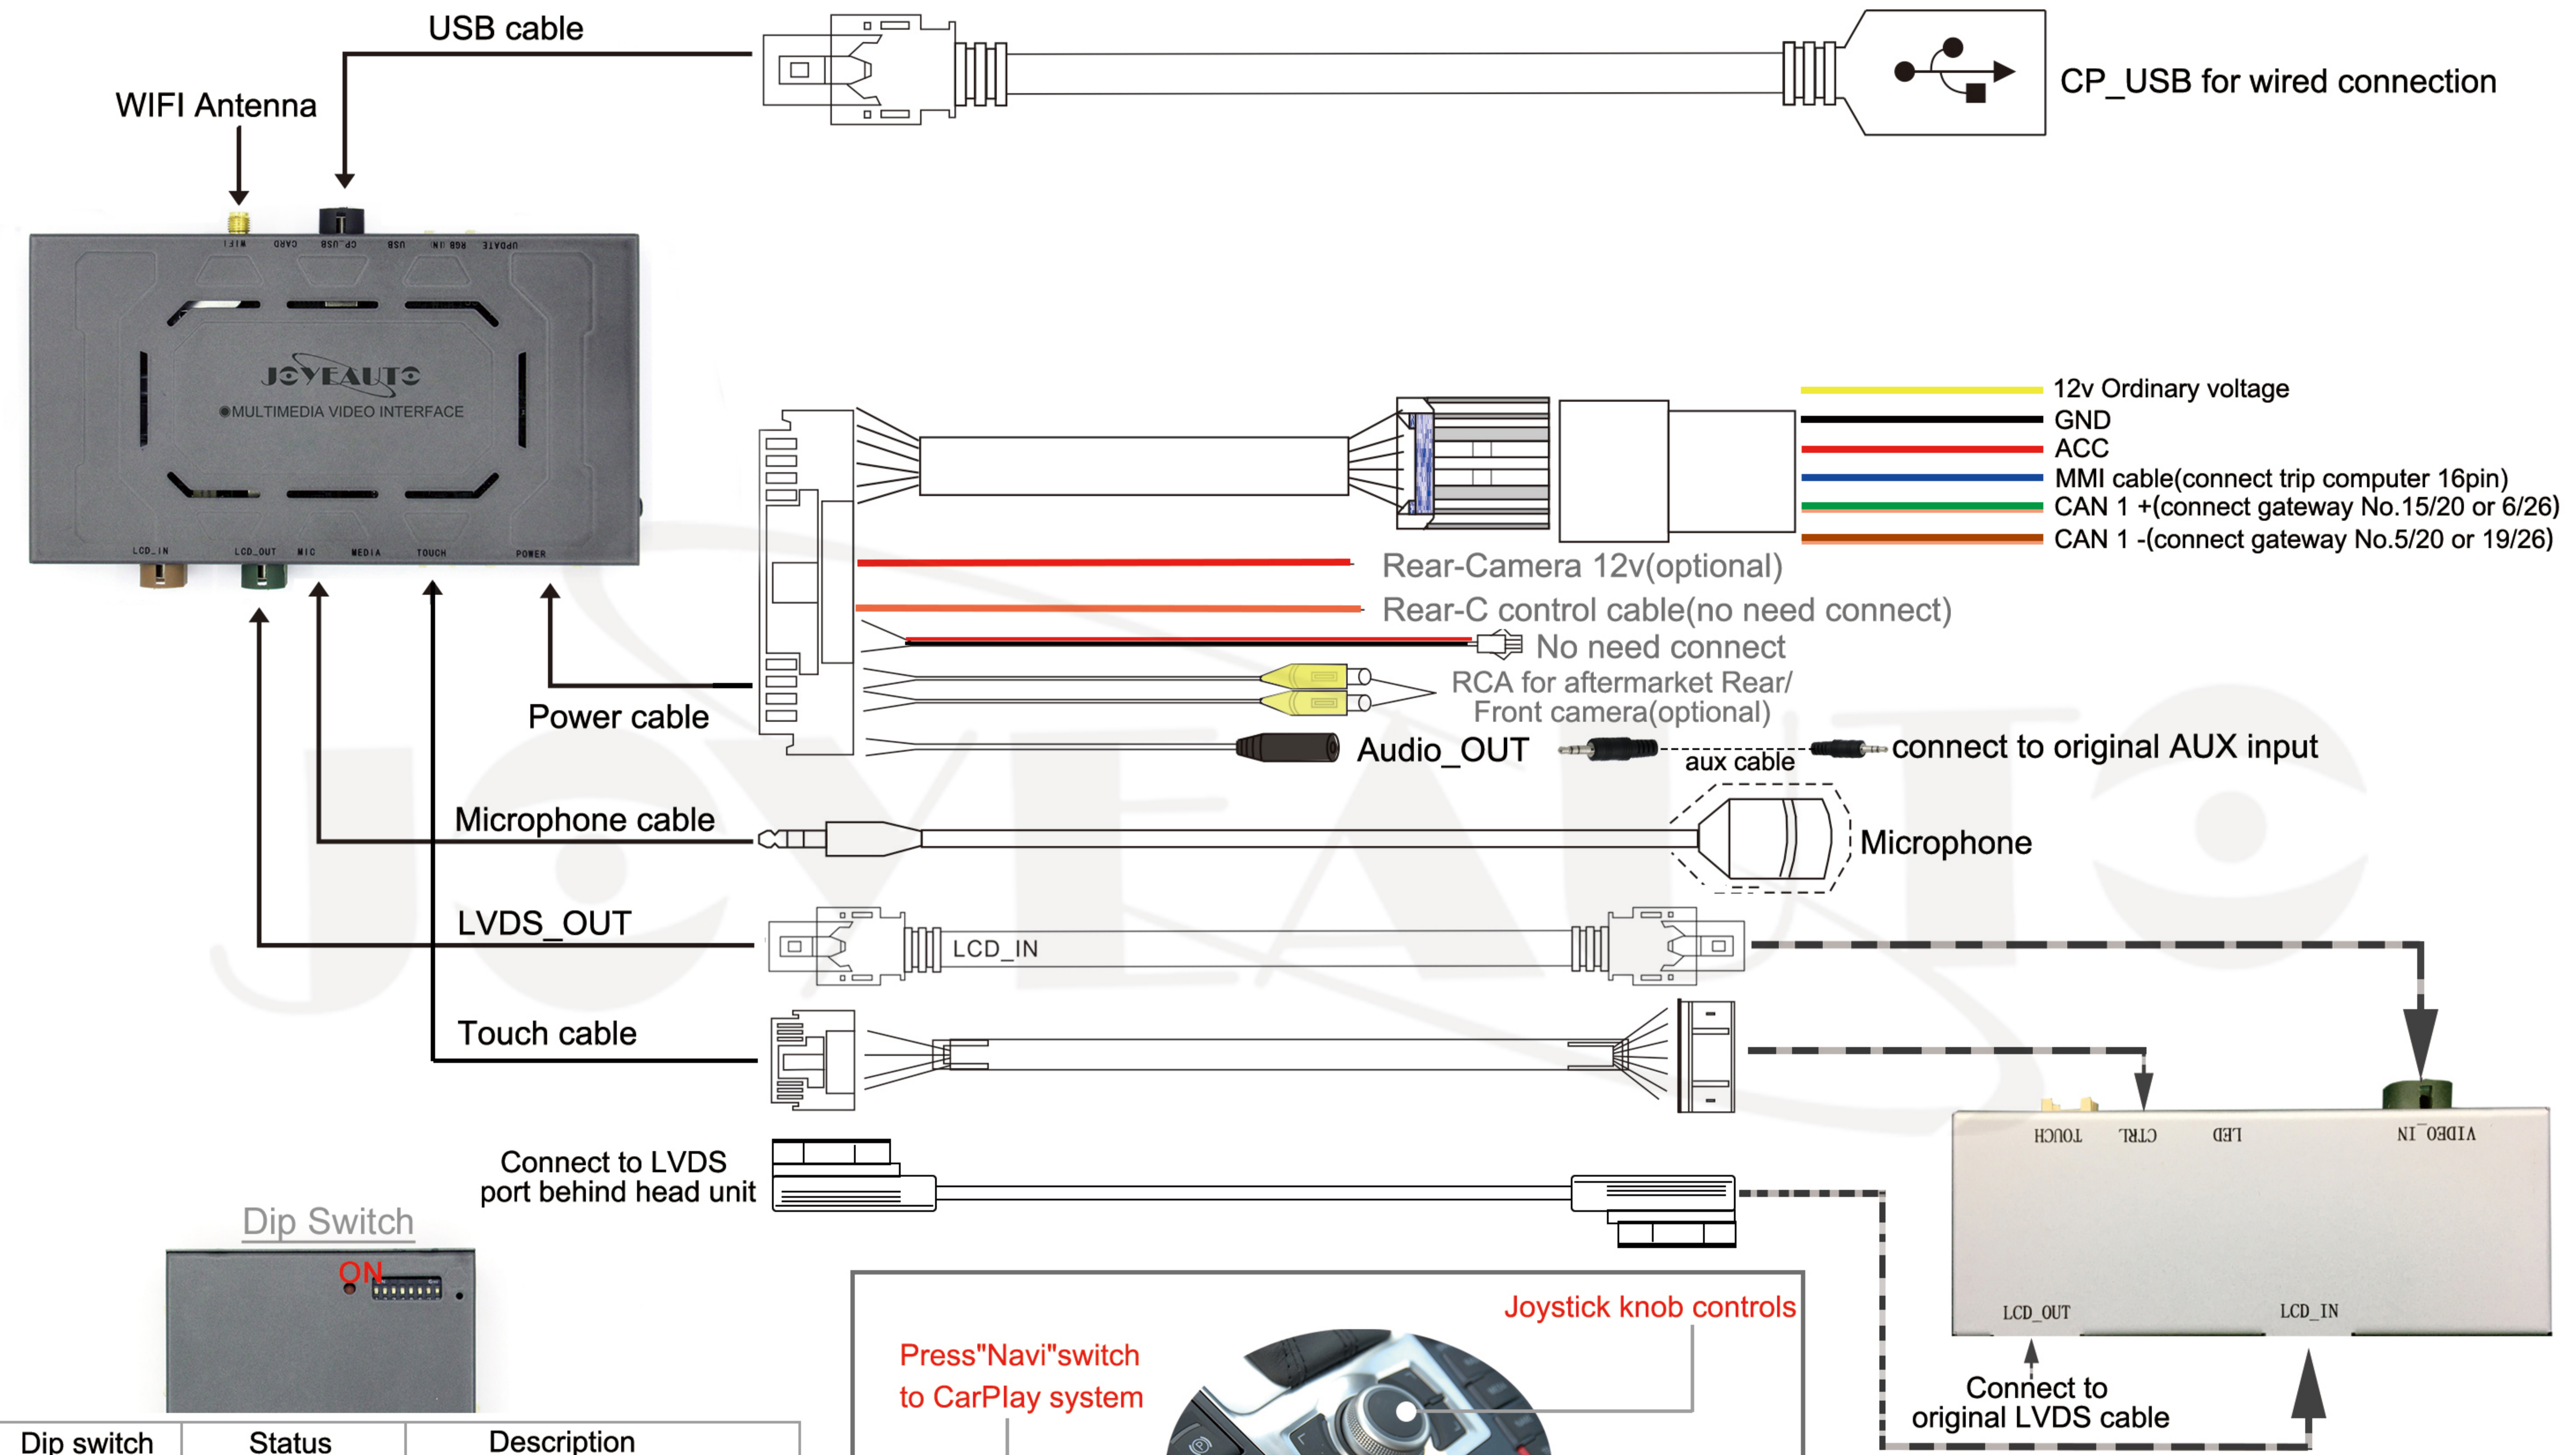

Steering wheel controls

Short press use Siri
Long press switch to CarPlay

Select AUX External before switch to CarPlay

Audi A6/A7/A8 c7 Wireless CarPlay Installation Diagram

Dip switch	Status			Description
1,3,5	ON	ON	ON	16-17 A6/A7/A8 (MIB2)
	ON	ON	OFF	12-15 A6/A7/A8 (MMI)
	OFF	OFF	ON	A6 6.5" small screen(RMC)
4	ON			Tracking guideline OFF
	OFF			Tracking guideline ON
8	ON			Original Rear camera
	OFF			Aftermarket Rear camera

Dip switch	Status				Description
1,2,3,5	ON	OFF	OFF	OFF	10-12 A6L/A7/A8L/Q7 c6
	OFF	OFF	OFF	ON	10-12 A6/Q7 6.5" small screen
	OFF	OFF	ON	OFF	10-16 A4L/A5/Q5 7" screen
	OFF	OFF	OFF	OFF	10-16 A4L/A5/Q5 MMI 3G basic
4	ON				Reverse Guideline OFF
	OFF				Reverse Guideline ON
8	ON				Original camera
	OFF				Aftermarket camera
6, 7 all set with OFF					

Dip Switch

Press "Navi" switch to CarPlay system

Press "INFO" use Siri

Joystick knob controls

Back previous menu

Select AUX External before switch to CarPlay

- 12v Ordinary voltage
- GND
- ACC
- MMI cable(connect trip computer 16pin)
- CAN 1 +(connect gateway No.15/20 or 6/26)
- CAN 1 -(connect gateway No.5/20 or 19/26)

Dip Switch

Dip switch	Status	Description
1,7	ON ON	Specific For MMI 2G
	OFF OFF	No function
4	ON	Reverse guideline OFF
	OFF	Reverse guideline ON
8	ON	Original Rear camera
	OFF	Aftermarket Rear camera
2,3,5,6 all set OFF.		