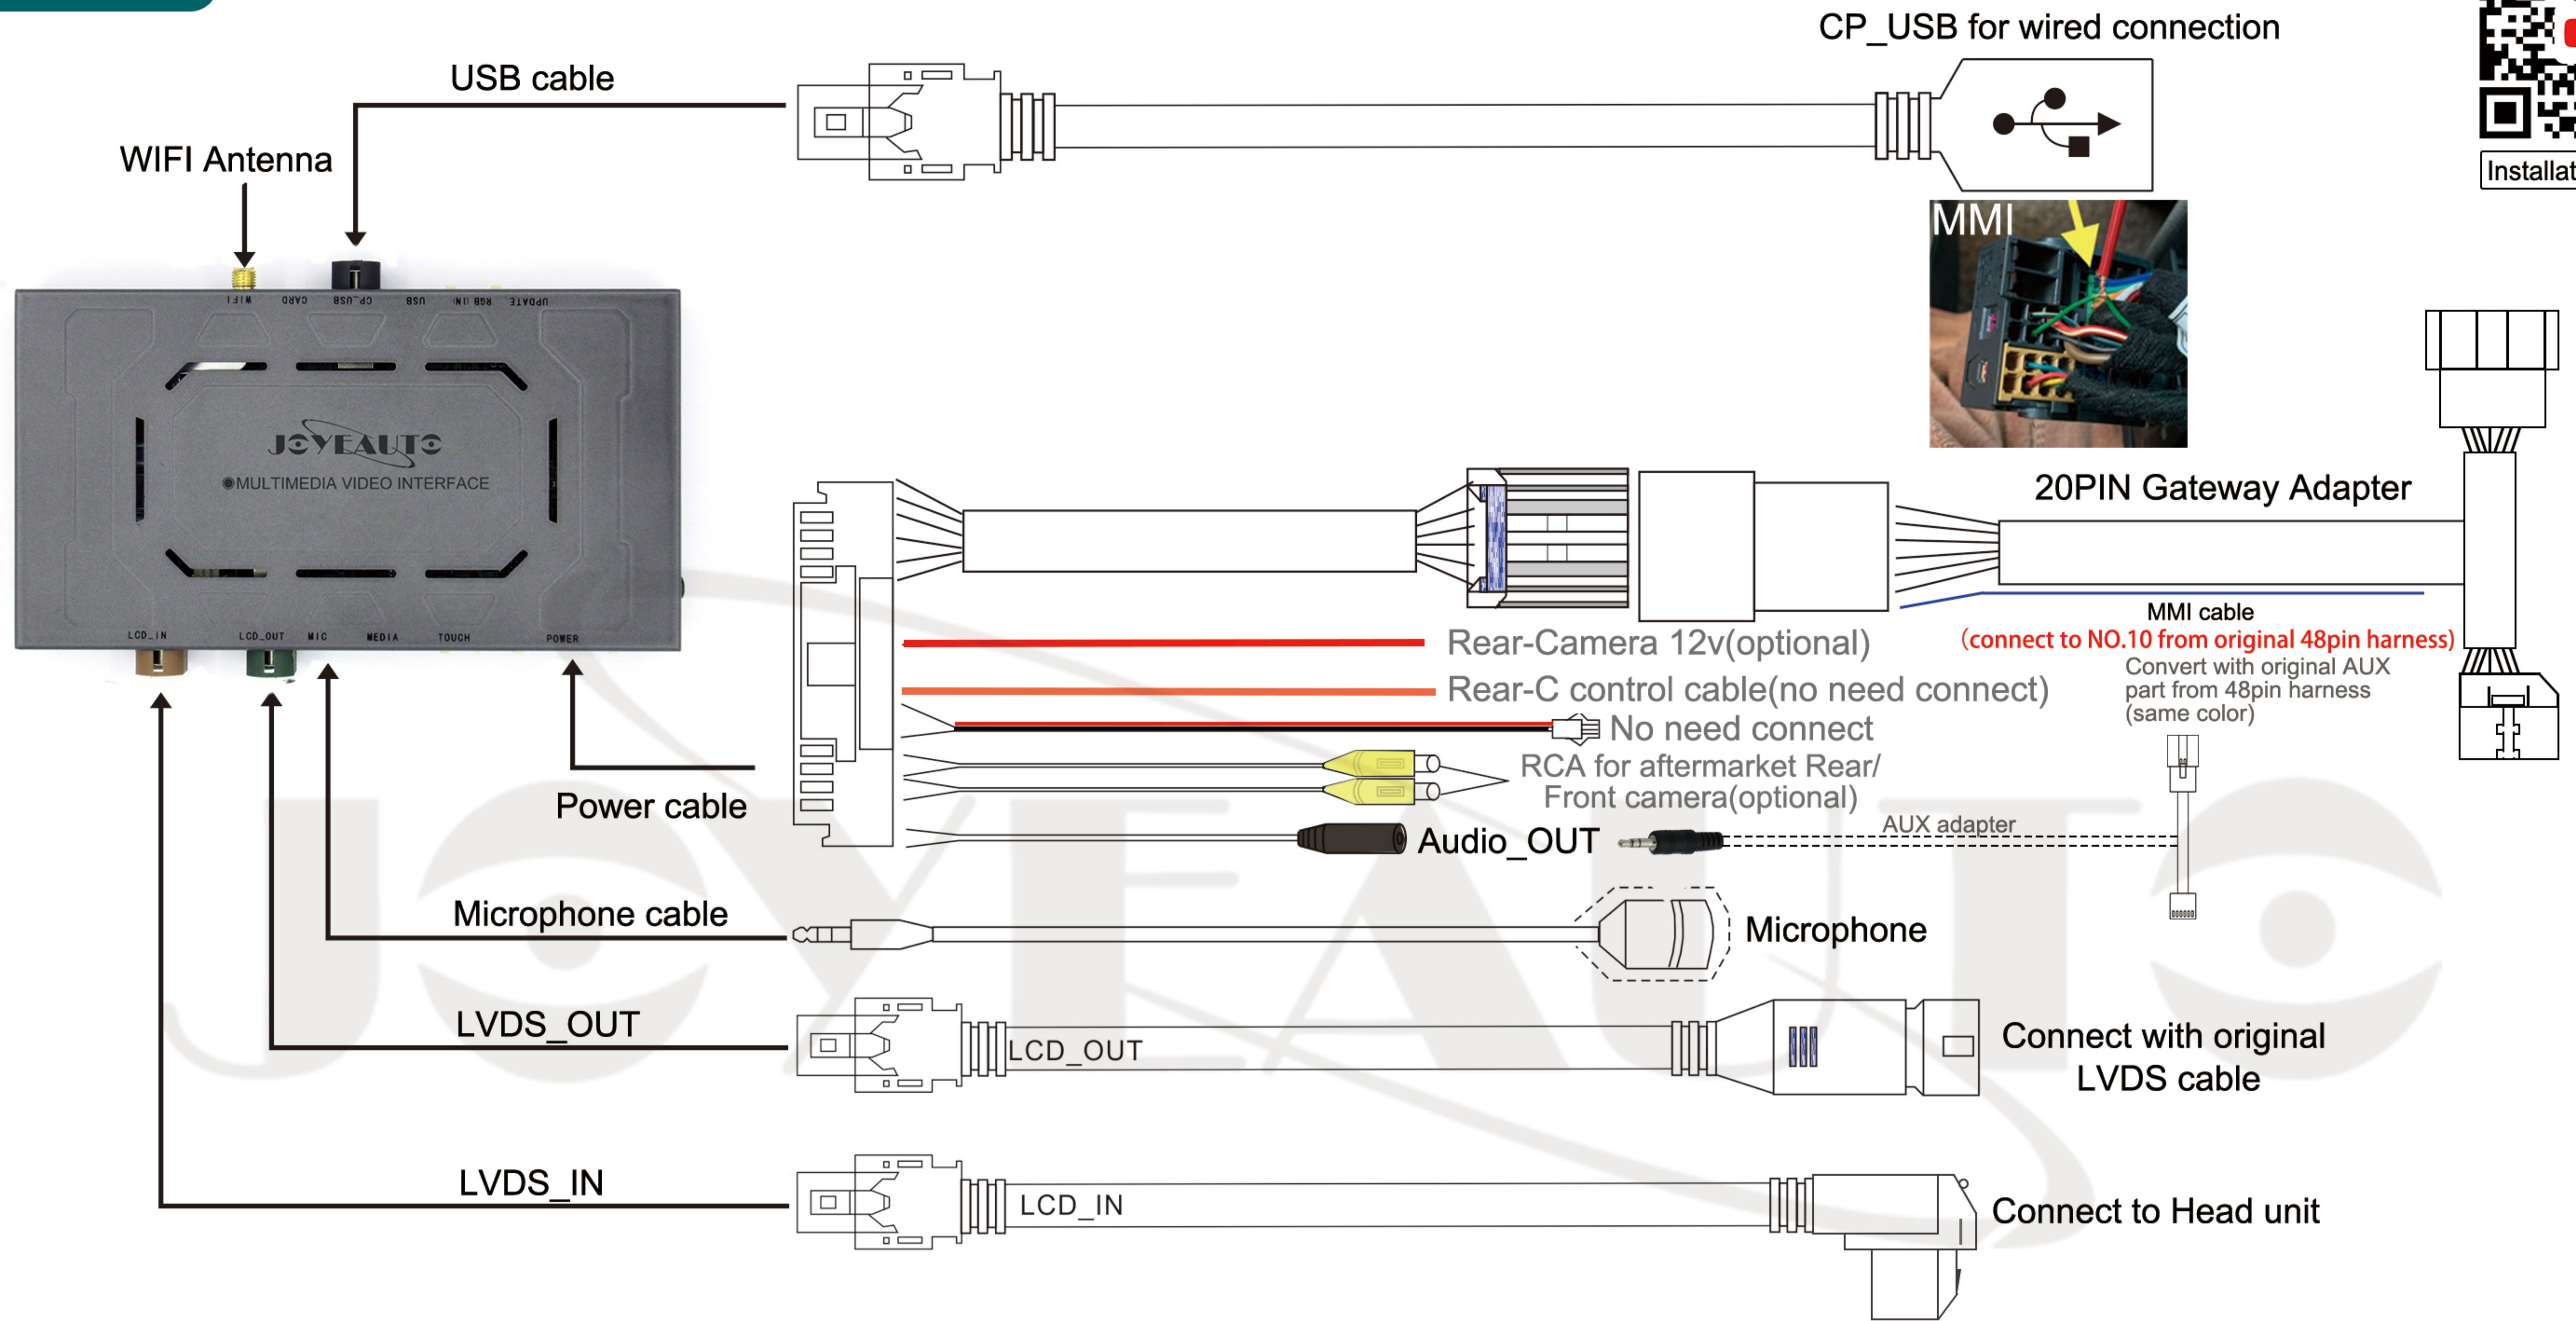

Steering wheel controls

Short press use Siri
Long press switch to CarPlay

Select AUX External before switch to CarPlay

Audi A6/A7/A8 c7 Wireless CarPlay Installation Diagram

Dip switch	Status			Description
1,3,5	ON	ON	ON	16-17 A6/A7/A8 (MIB2)
	ON	ON	OFF	12-15 A6/A7/A8 (MMI)
	OFF	OFF	ON	A6 6.5" small screen(RMC)
4	ON			Tracking guideline OFF
	OFF			Tracking guideline ON
8	ON			Original Rear camera
	OFF			Aftermarket Rear camera

2, 6, 7 all set OFF.

Joystick Knob controls

Press "Navi" switch to CarPlay

Press "TEL" use Siri

Return to previous menu

Select AUX External before switch to CarPlay

Audi A4 A5 Q5 MMI c6 Wireless CarPlay Installation Diagram

Dip switch	Status				Description
1,2,3,5	ON	OFF	OFF	OFF	10-12 A6L/A7/A8L/Q7 c6
	OFF	OFF	OFF	ON	10-12 A6/Q7 6.5" small screen
	OFF	OFF	ON	OFF	10-16 A4L/A5/Q5 7" screen
	OFF	OFF	OFF	OFF	10-16 A4L/A5/Q5 MMI 3G basic
4	ON				Reverse Guideline OFF
	OFF				Reverse Guideline ON
8	ON				Original camera
	OFF				Aftermarket camera
6, 7 all set with OFF					

Dip Switch

Press "Navi" switch to CarPlay system

Press "INFO" use Siri

Joystick knob controls

Back previous menu

Select AUX External before switch to CarPlay

- 12v Ordinary voltage
- GND
- ACC
- MMI cable(connect trip computer 16pin)
- CAN 1 +(connect gateway No.15/20 or 6/26)
- CAN 1 -(connect gateway No.5/20 or 19/26)