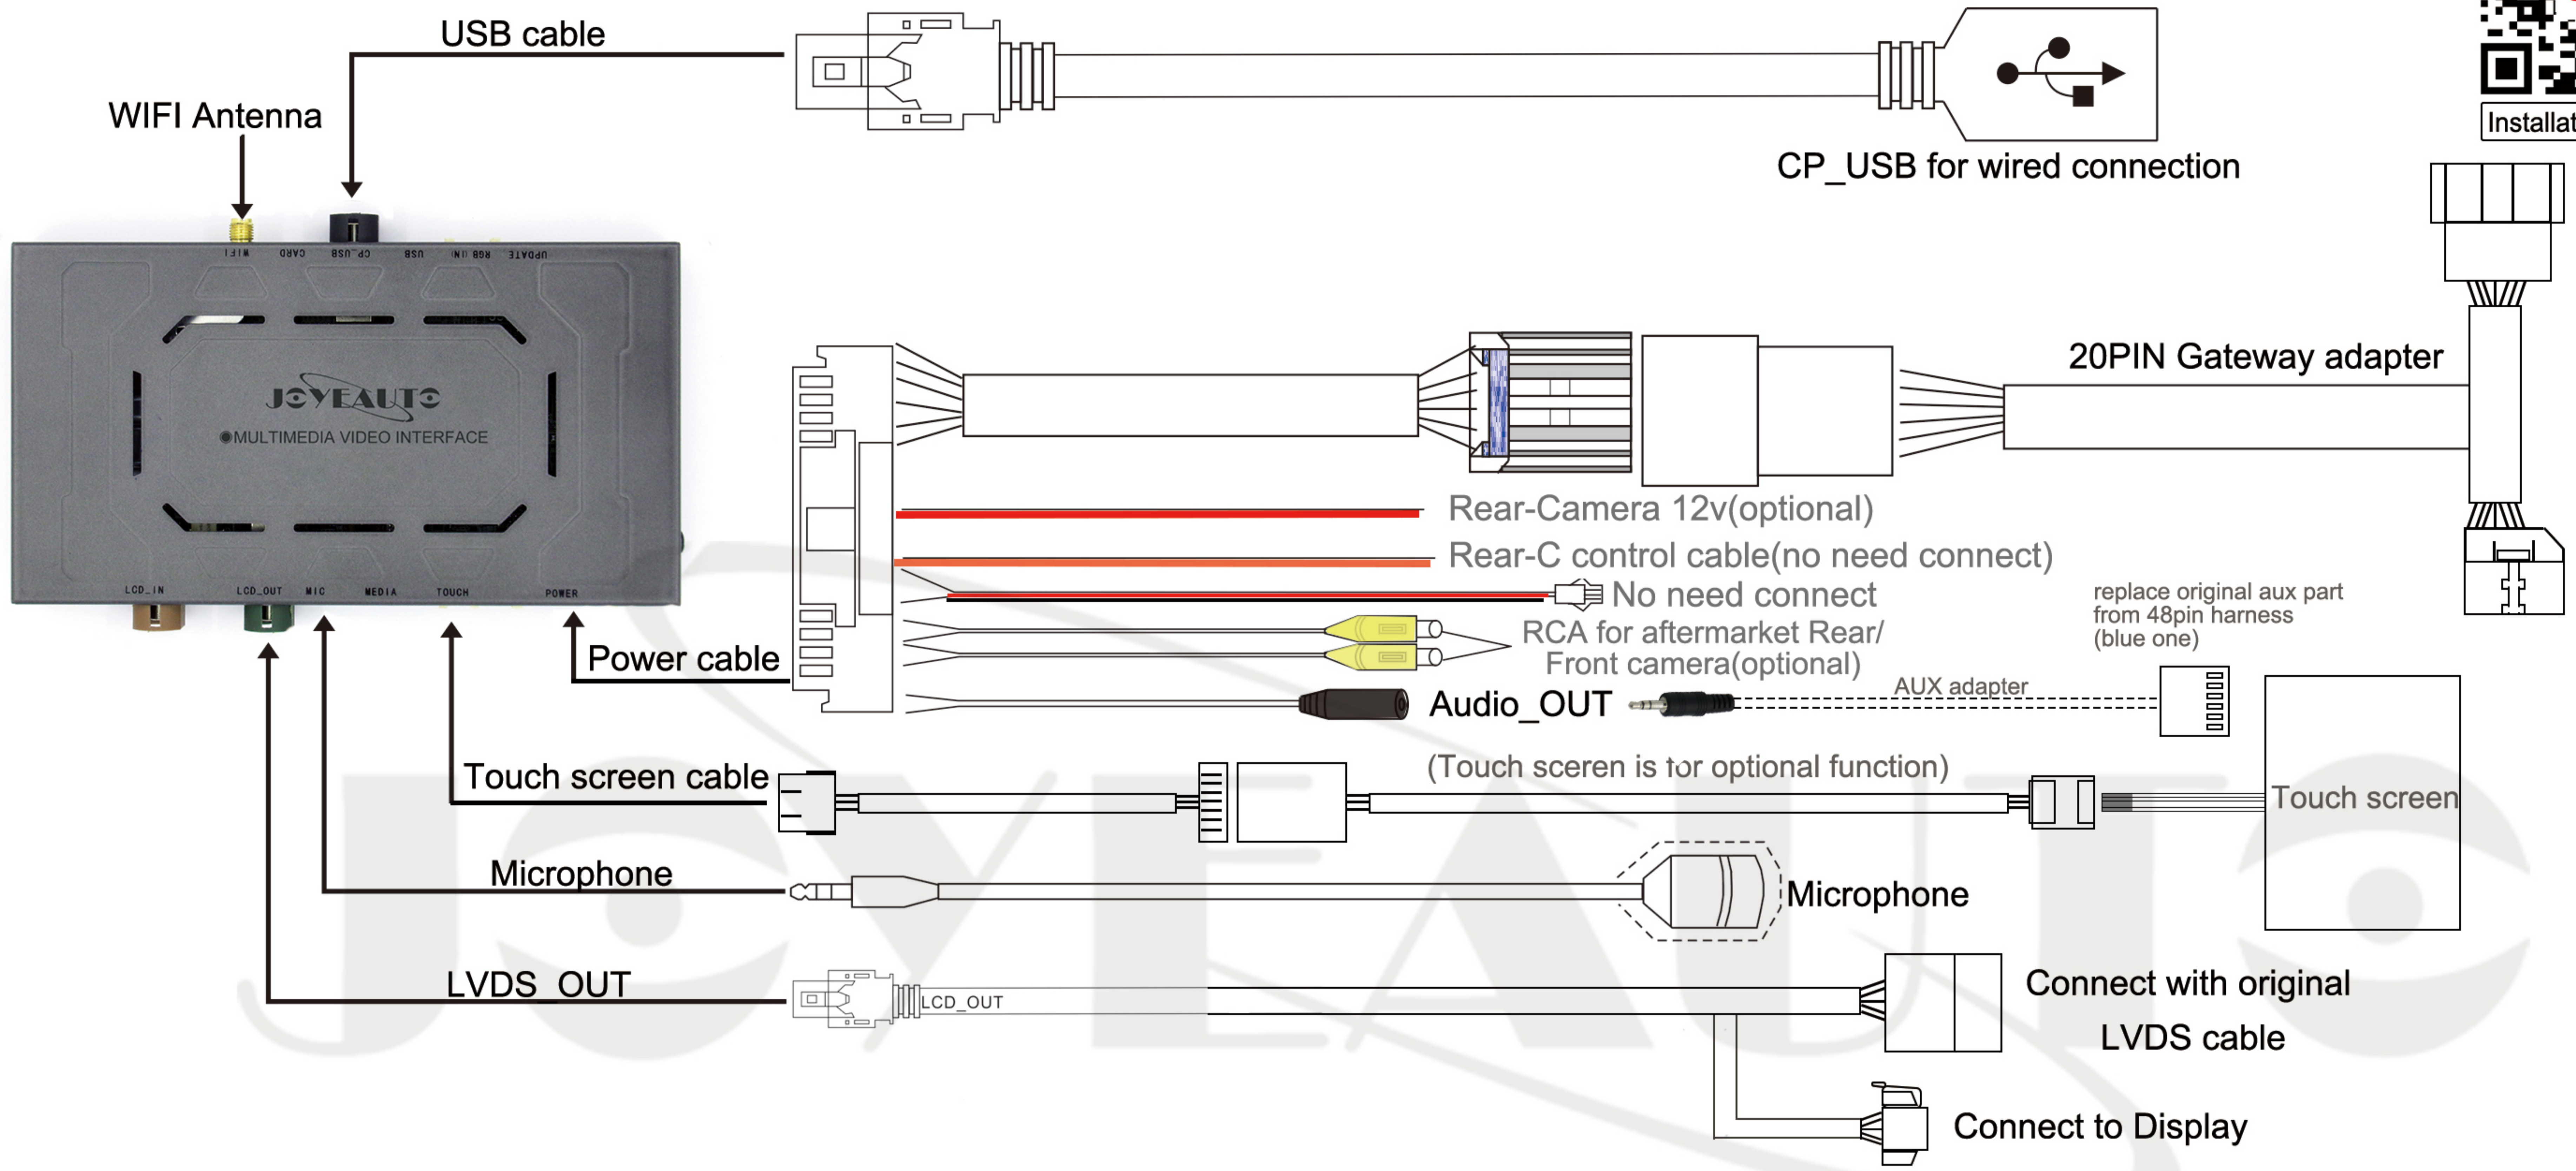

Audi Low No MMI Wireless CarPlay Installation Diagram

Dip Switch

Dip switch	Status	Description
1	ON	Add touch screen
	OFF	No touch screen
2	ON	Touch correction
	OFF	(return OFF after correct)
4	ON	Reverse tracking OFF
	OFF	Reverse tracking ON
8	ON	Original Rear camera
	OFF	Aftermarket Rear camera

3, 5, 6, 7 all set OFF.

Long press "MODE" switch to CarPlay

Short press use Siri

Steering wheel controls

Select AUX External before switch to CarPlay

Audi A3 / B9 Wireless CarPlay Installation Diagram

Installation Video

Dip switch	Status				Description
1,2,3,5	ON	OFF	OFF	ON	16-18 A4/A5/Q7 7" screen
	ON	OFF	OFF	OFF	16-18 A4/A5/Q7 8.2" screen
	OFF	OFF	ON	ON	A3 7" big screen
	OFF	ON	ON	ON	A3 5.8" small screen
4	ON				Reverse guideline OFF
	OFF				Reverse guideline ON
8	ON				Original camera
	OFF				Aftermarket camera
6,7 all set OFF					

Dip Switch

Dip switch	Status		Description
1, 2	ON	ON	13-17 A1/Q3 High 7" screen
	OFF	ON	13-17 A1/Q3 Low 6.5" screen
4	ON		Reverse Guideline OFF
	OFF		Reverse Guideline ON
7	ON		Touch screen correction
	OFF		Return to OFF after correct
8	ON		Original camera
	OFF		Aftermarket camera
3, 5, 6 all set OFF.			