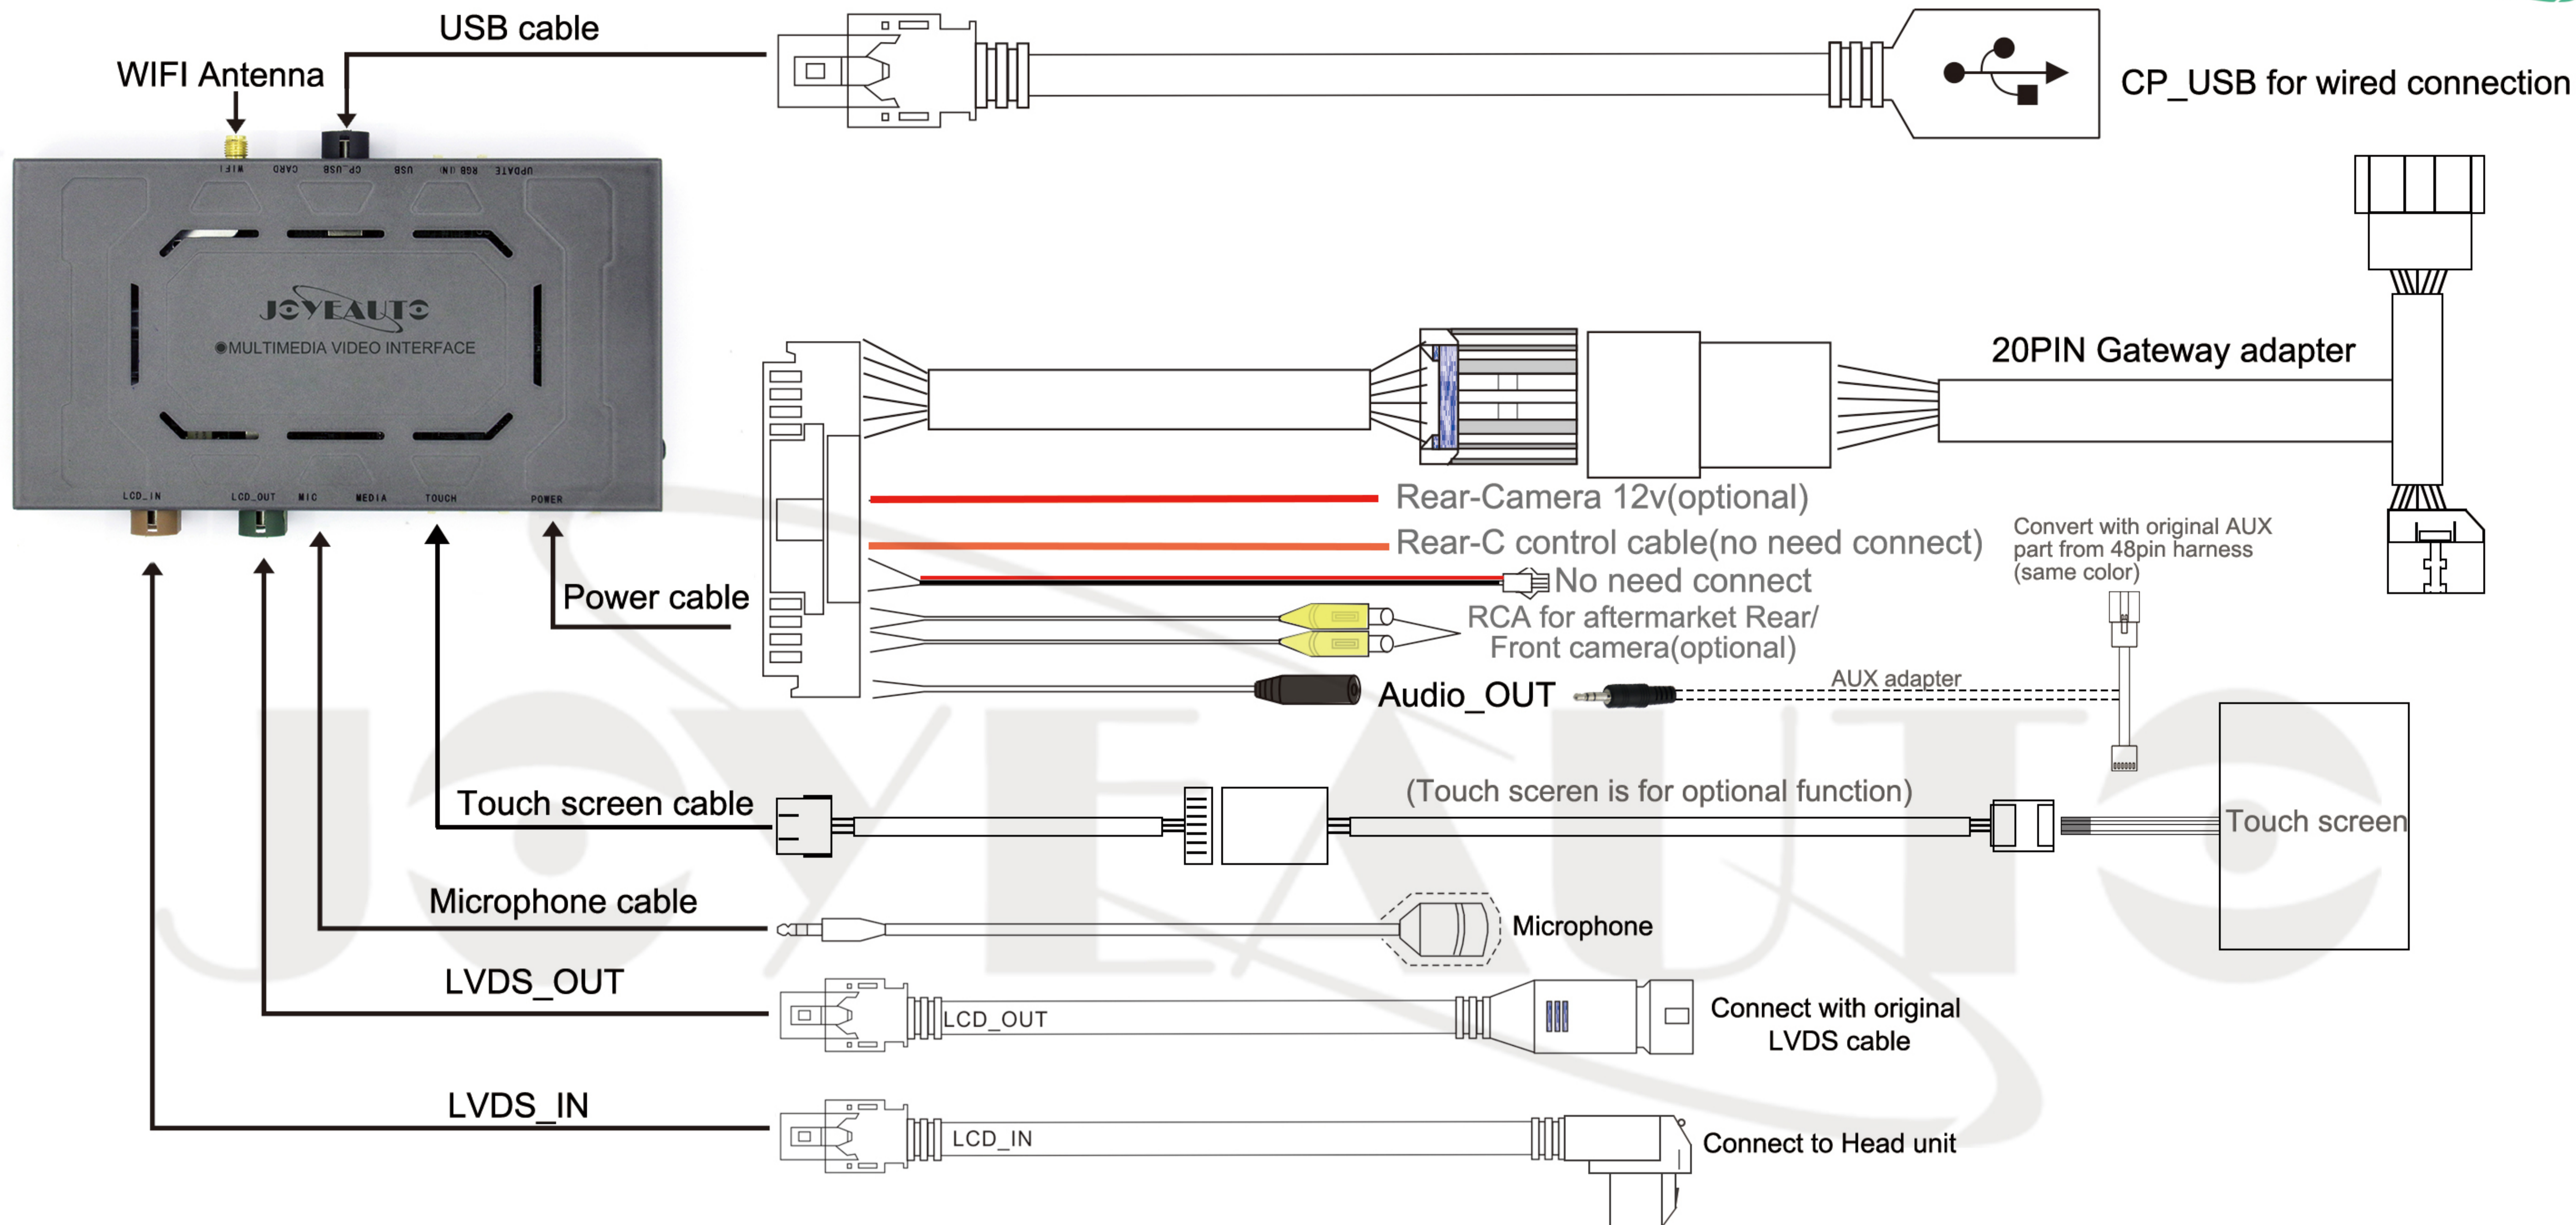

Audi Low No MMI Wireless CarPlay Installation Diagram

Dip Switch

Dip switch	Status	Description
1	ON	Add touch screen
	OFF	No touch screen
2	ON	Touch correction
	OFF	(return OFF after correct)
4	ON	Reverse tracking OFF
	OFF	Reverse tracking ON
8	ON	Original Rear camera
	OFF	Aftermarket Rear camera

3, 5, 6, 7 all set OFF.

Long press "MODE" switch to CarPlay

Short press use Siri

Steering wheel controls

Select AUX External before switch to CarPlay

Audi A3 / B9 Wireless CarPlay Installation Diagram

Installation Video

Dip switch	Status				Description
1,2,3,5	ON	OFF	OFF	ON	16-18 A4/A5/Q7 7" screen
	ON	OFF	OFF	OFF	16-18 A4/A5/Q7 8.2" screen
	OFF	OFF	ON	ON	A3 7" big screen
	OFF	ON	ON	ON	A3 5.8" small screen
4	ON				Reverse guideline OFF
	OFF				Reverse guideline ON
8	ON				Original camera
	OFF				Aftermarket camera
6,7 all set OFF					

Dip Switch

Dip switch	Status		Description
1, 2	ON	ON	13-17 A1/Q3 High 7" screen
	OFF	ON	13-17 A1/Q3 Low 6.5" screen
4	ON		Reverse Guideline OFF
	OFF		Reverse Guideline ON
7	ON		Touch screen correction
	OFF		Return to OFF after correct
8	ON		Original camera
	OFF		Aftermarket camera
3, 5, 6 all set OFF.			