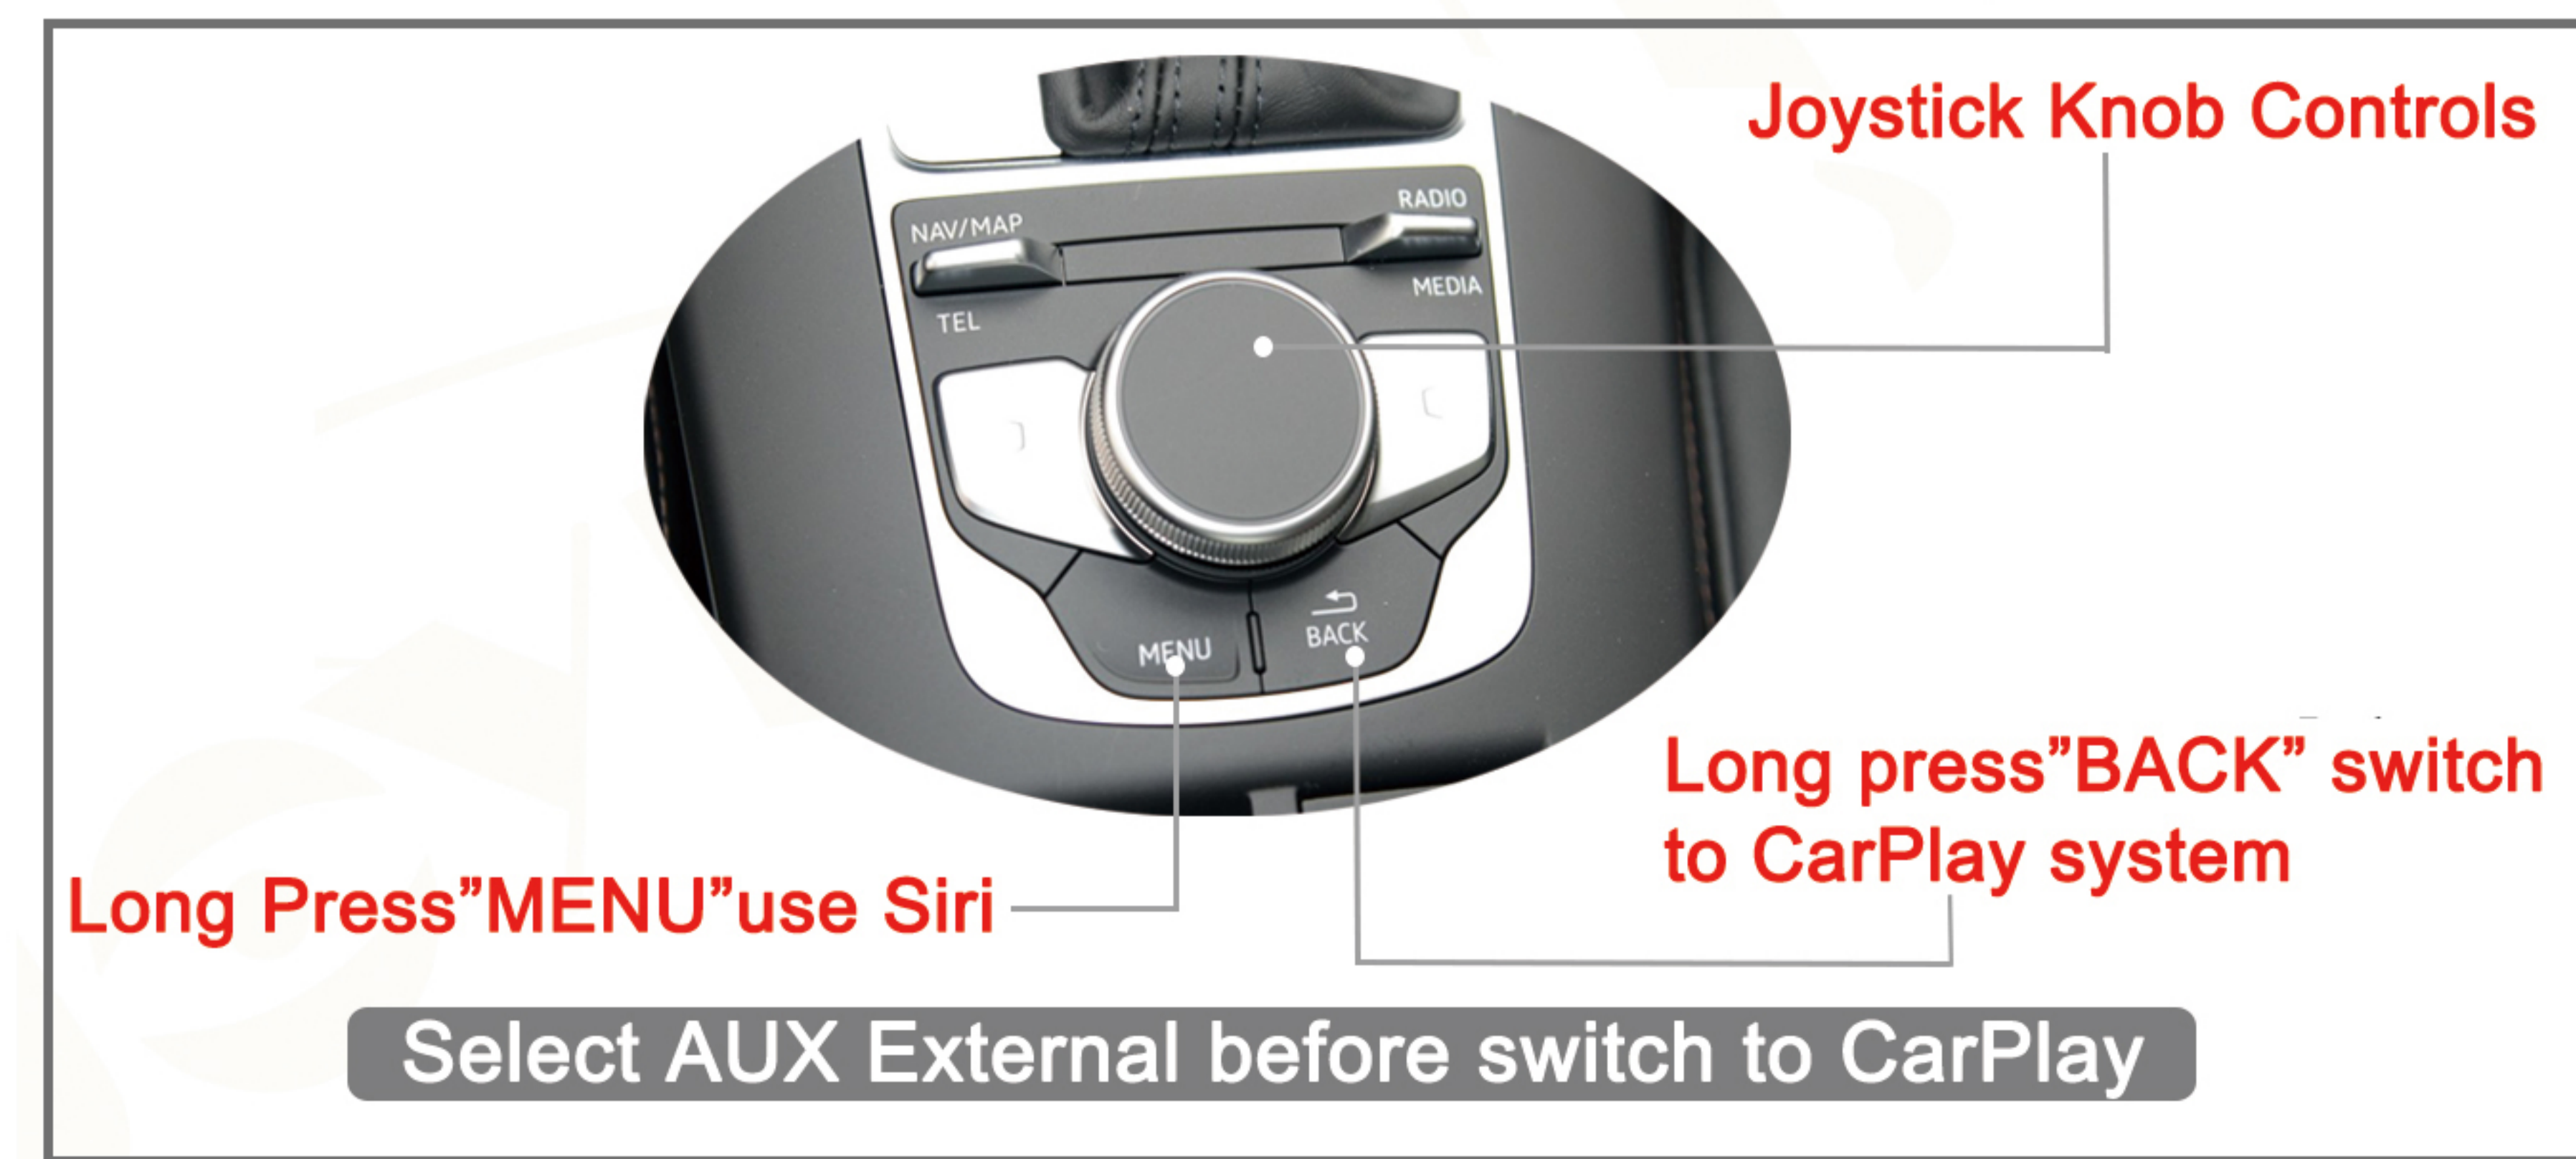

Audi Low No MMI Wireless CarPlay Installation Diagram

Dip Switch

Dip switch	Status	Description
1	ON	Add touch screen
	OFF	No touch screen
2	ON	Touch correction
	OFF	(return OFF after correct)
4	ON	Reverse tracking OFF
	OFF	Reverse tracking ON
8	ON	Original Rear camera
	OFF	Aftermarket Rear camera

3, 5, 6, 7 all set OFF.

Long press "MODE" switch to CarPlay

Short press use Siri

Steering wheel controls

Select AUX External before switch to CarPlay

Audi A3 / B9 Wireless CarPlay Installation Diagram

Installation Video

Dip switch	Status				Description
1,2,3,5	ON	OFF	OFF	ON	16-18 A4/A5/Q7 7" screen
	ON	OFF	OFF	OFF	16-18 A4/A5/Q7 8.2" screen
	OFF	OFF	ON	ON	A3 7" big screen
	OFF	ON	ON	ON	A3 5.8" small screen
4	ON				Reverse guideline OFF
	OFF				Reverse guideline ON
8	ON				Original camera
	OFF				Aftermarket camera
6,7 all set OFF					