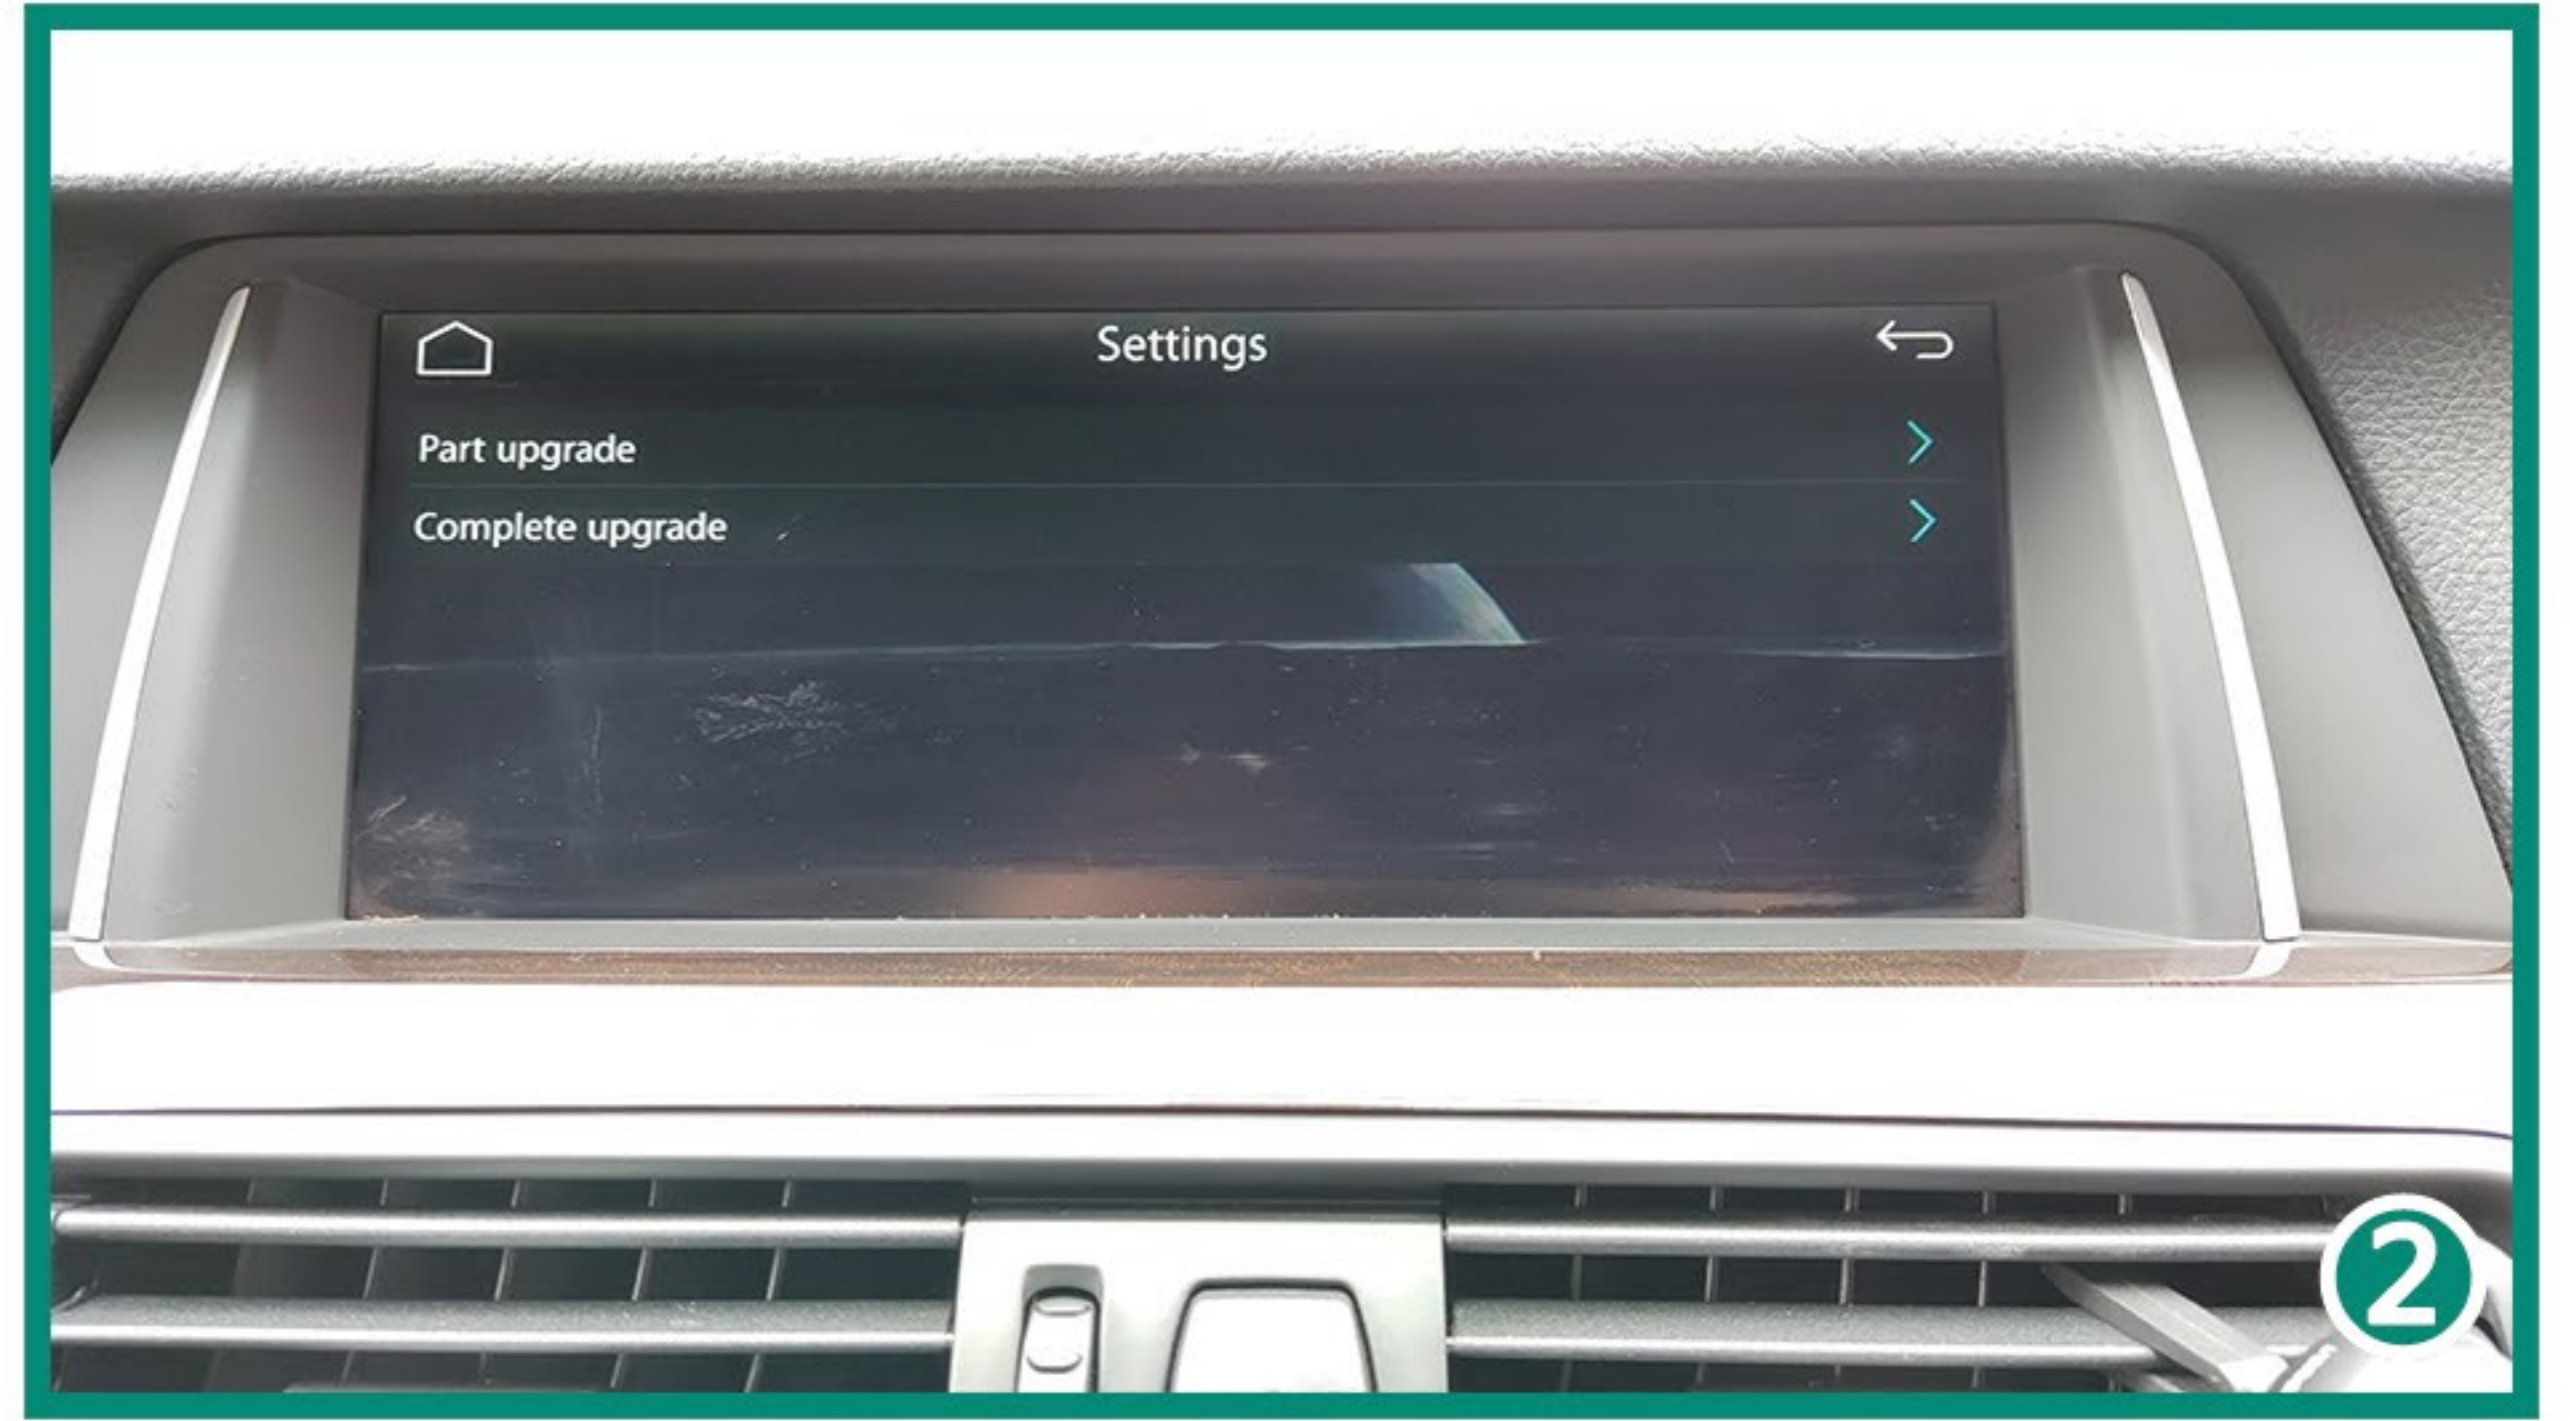

Update - for JoyeAuto system upgrade