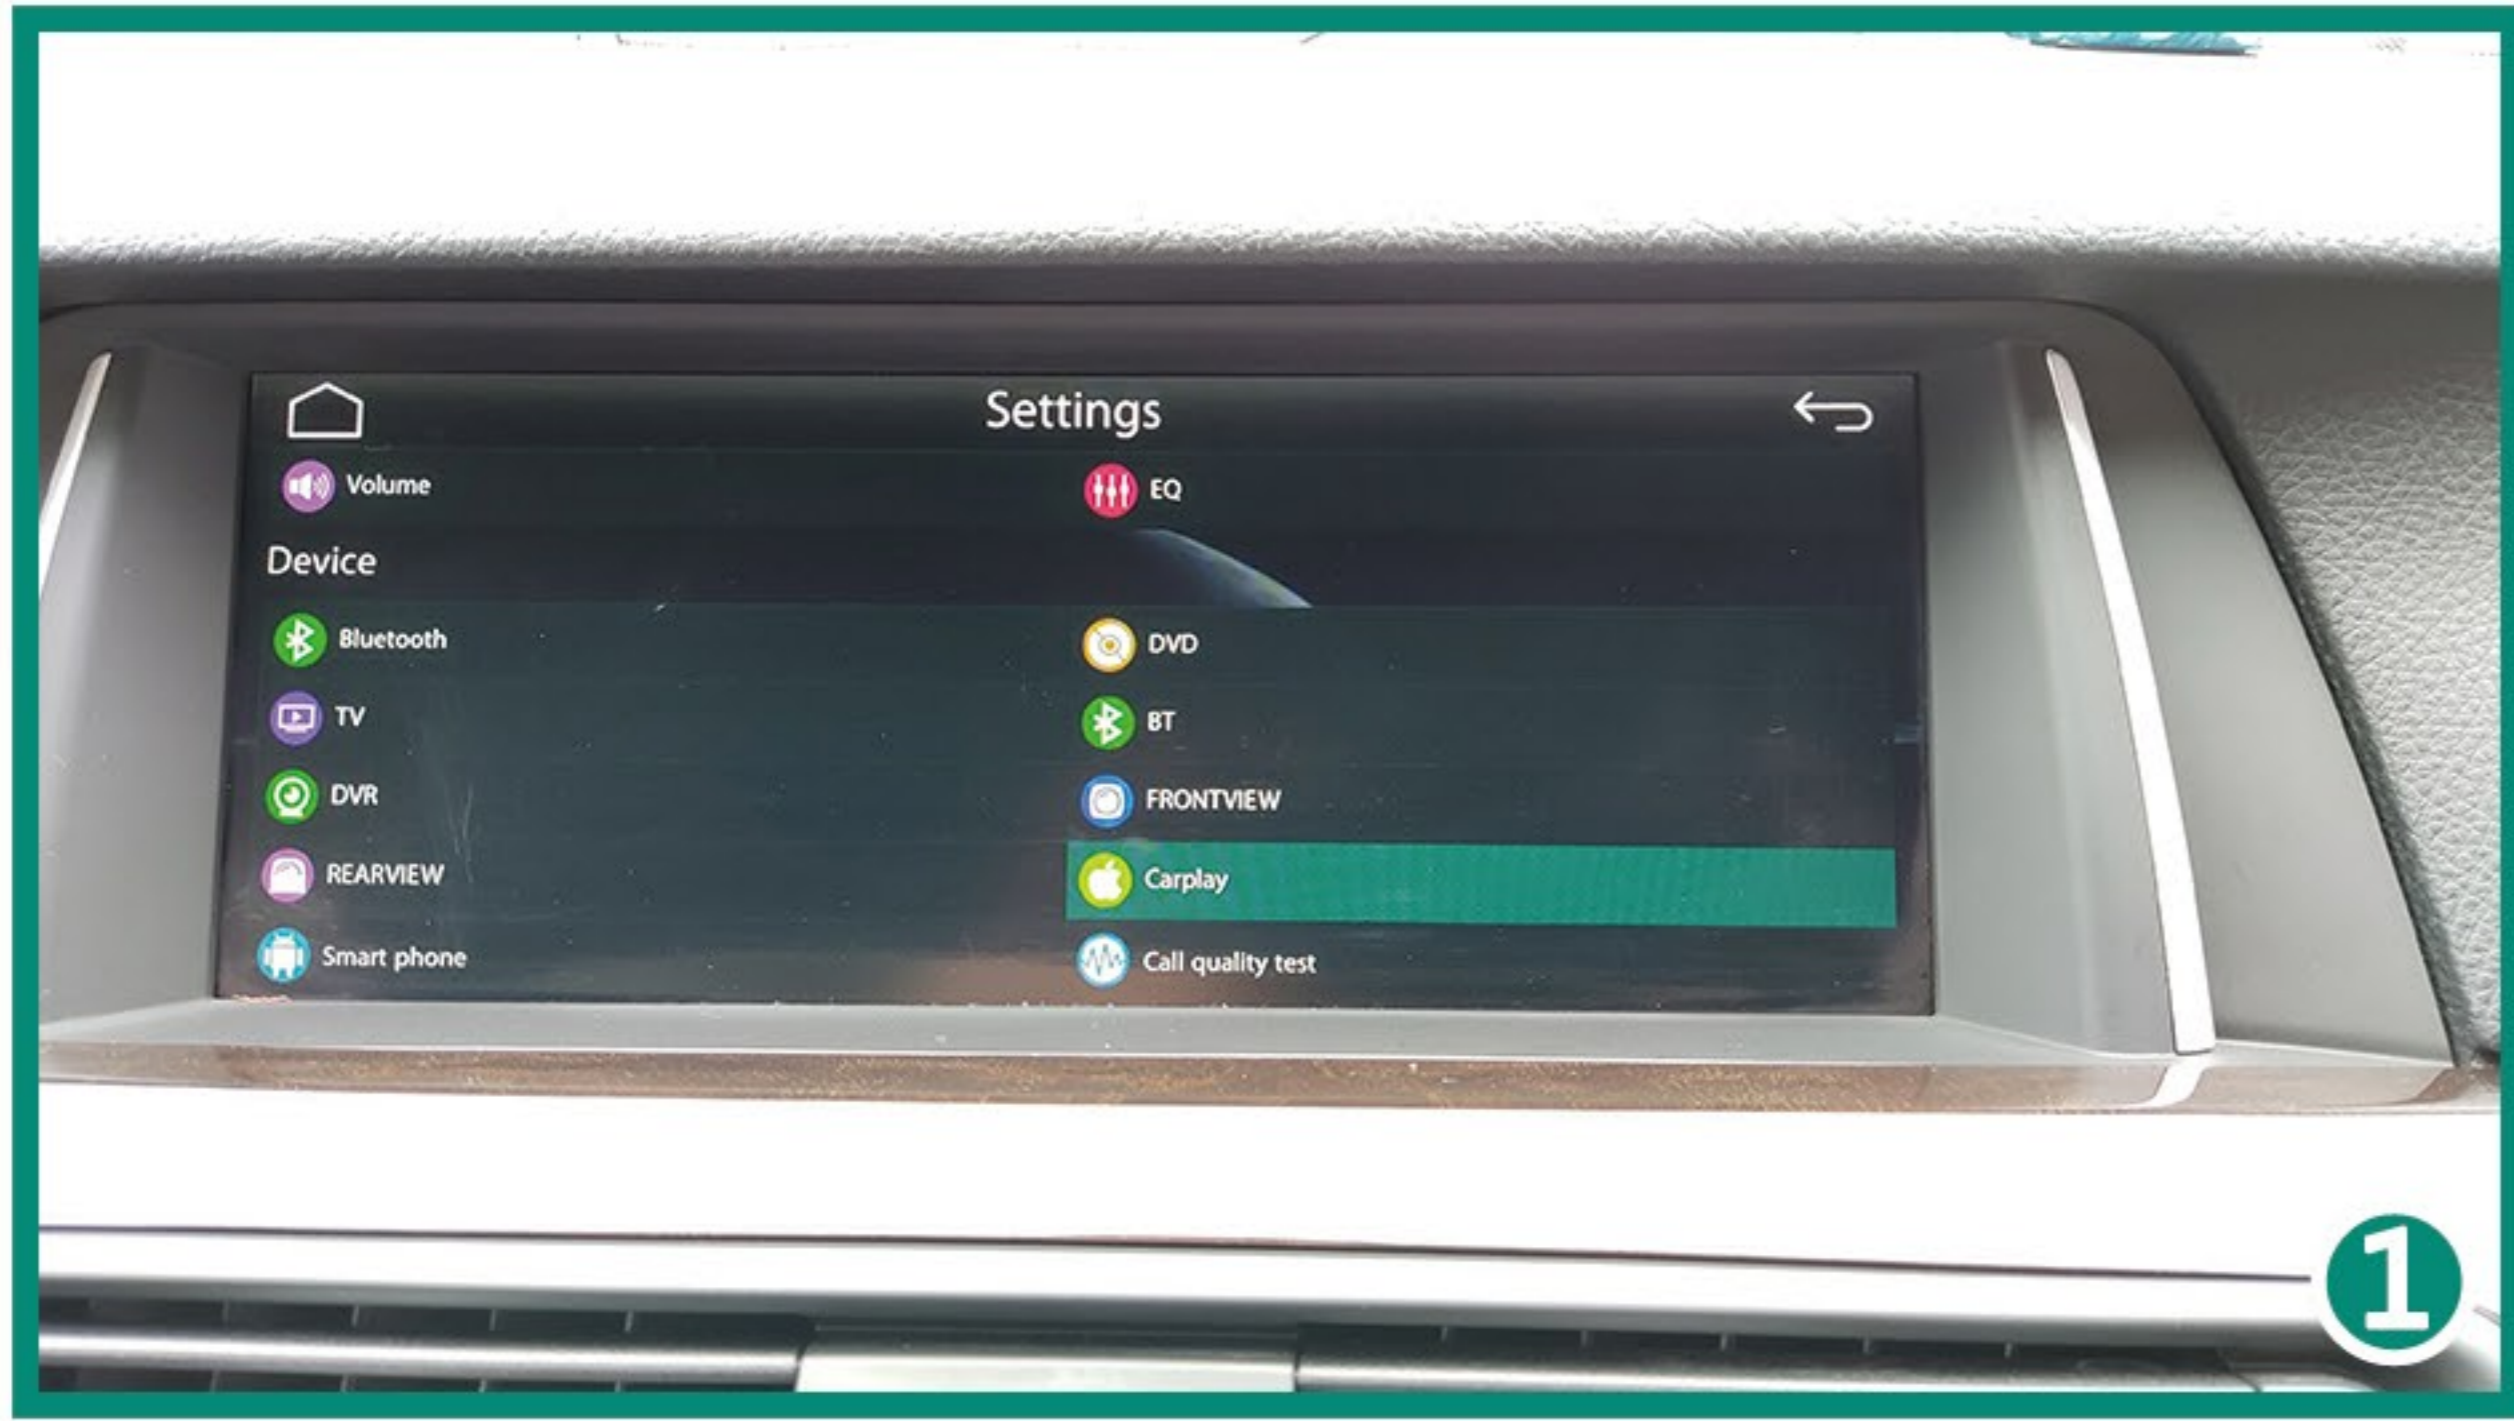

JoyeAuto System Setup Description

Main Menu - Press car brand icon

Language - 11 different language for option

Information - JoyeAuto system verion

Display - settings for screen brightness, Hue...

Volume - Settings for system Master volume

Wallpaper - Settings for wallpaper option

Update - for JoyeAuto system upgrade

EQ - Audio quality settings for Media play

DVD - for future extension, turn it OFF!

BT - No function, turn it OFF

FRONTVIEW - turn it OFF

Carplay - Enter password "1123", select car brand icon and RHD carplay menu

Call quality test - settings for phone call quality