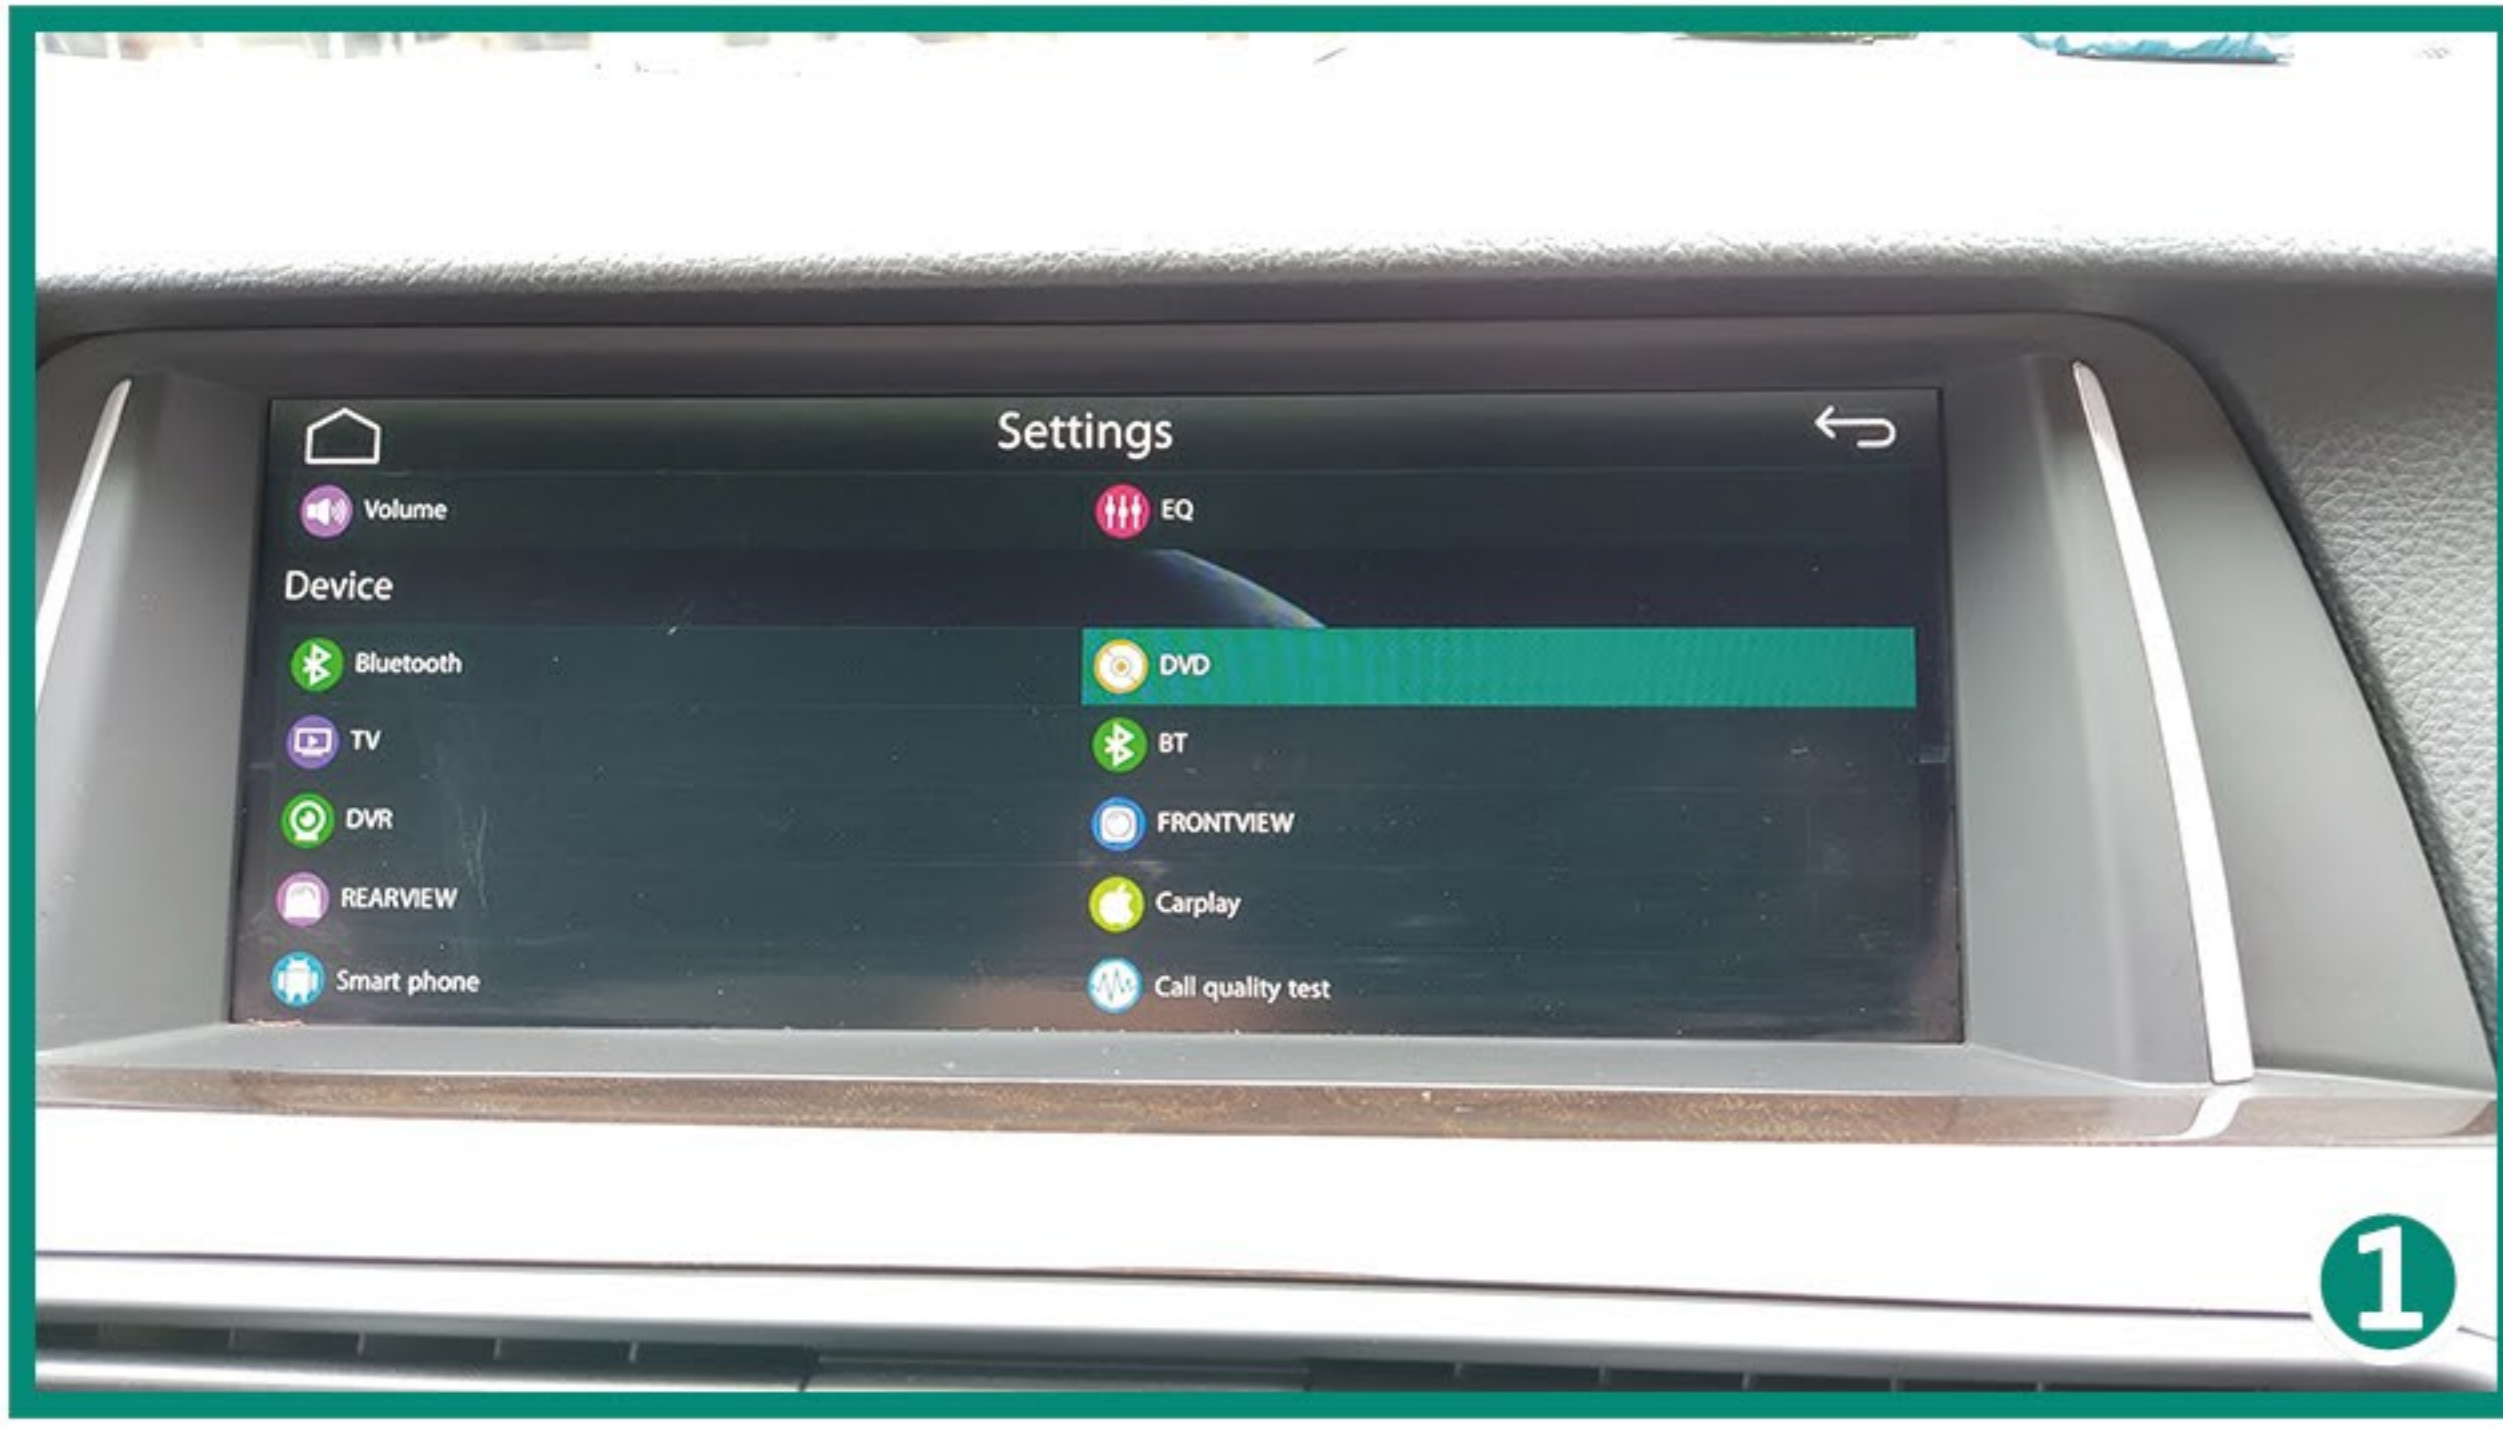

JoyeAuto System Setup Description

Main Menu - Press car brand icon

Language - 11 different language for option

Information - JoyeAuto system verion

Display - settings for screen brightness, Hue...

Volume - Settings for system Master volume

Wallpaper - Settings for wallpaper option

Update - for JoyeAuto system upgrade

EQ - Audio quality settings for Media play

DVD - for future extension, turn it OFF!

BT - No function, turn it OFF

FRONTVIEW - turn it OFF

Carplay - Enter password "1123", select car brand icon and RHD carplay menu

Call quality test - settings for phone call quality