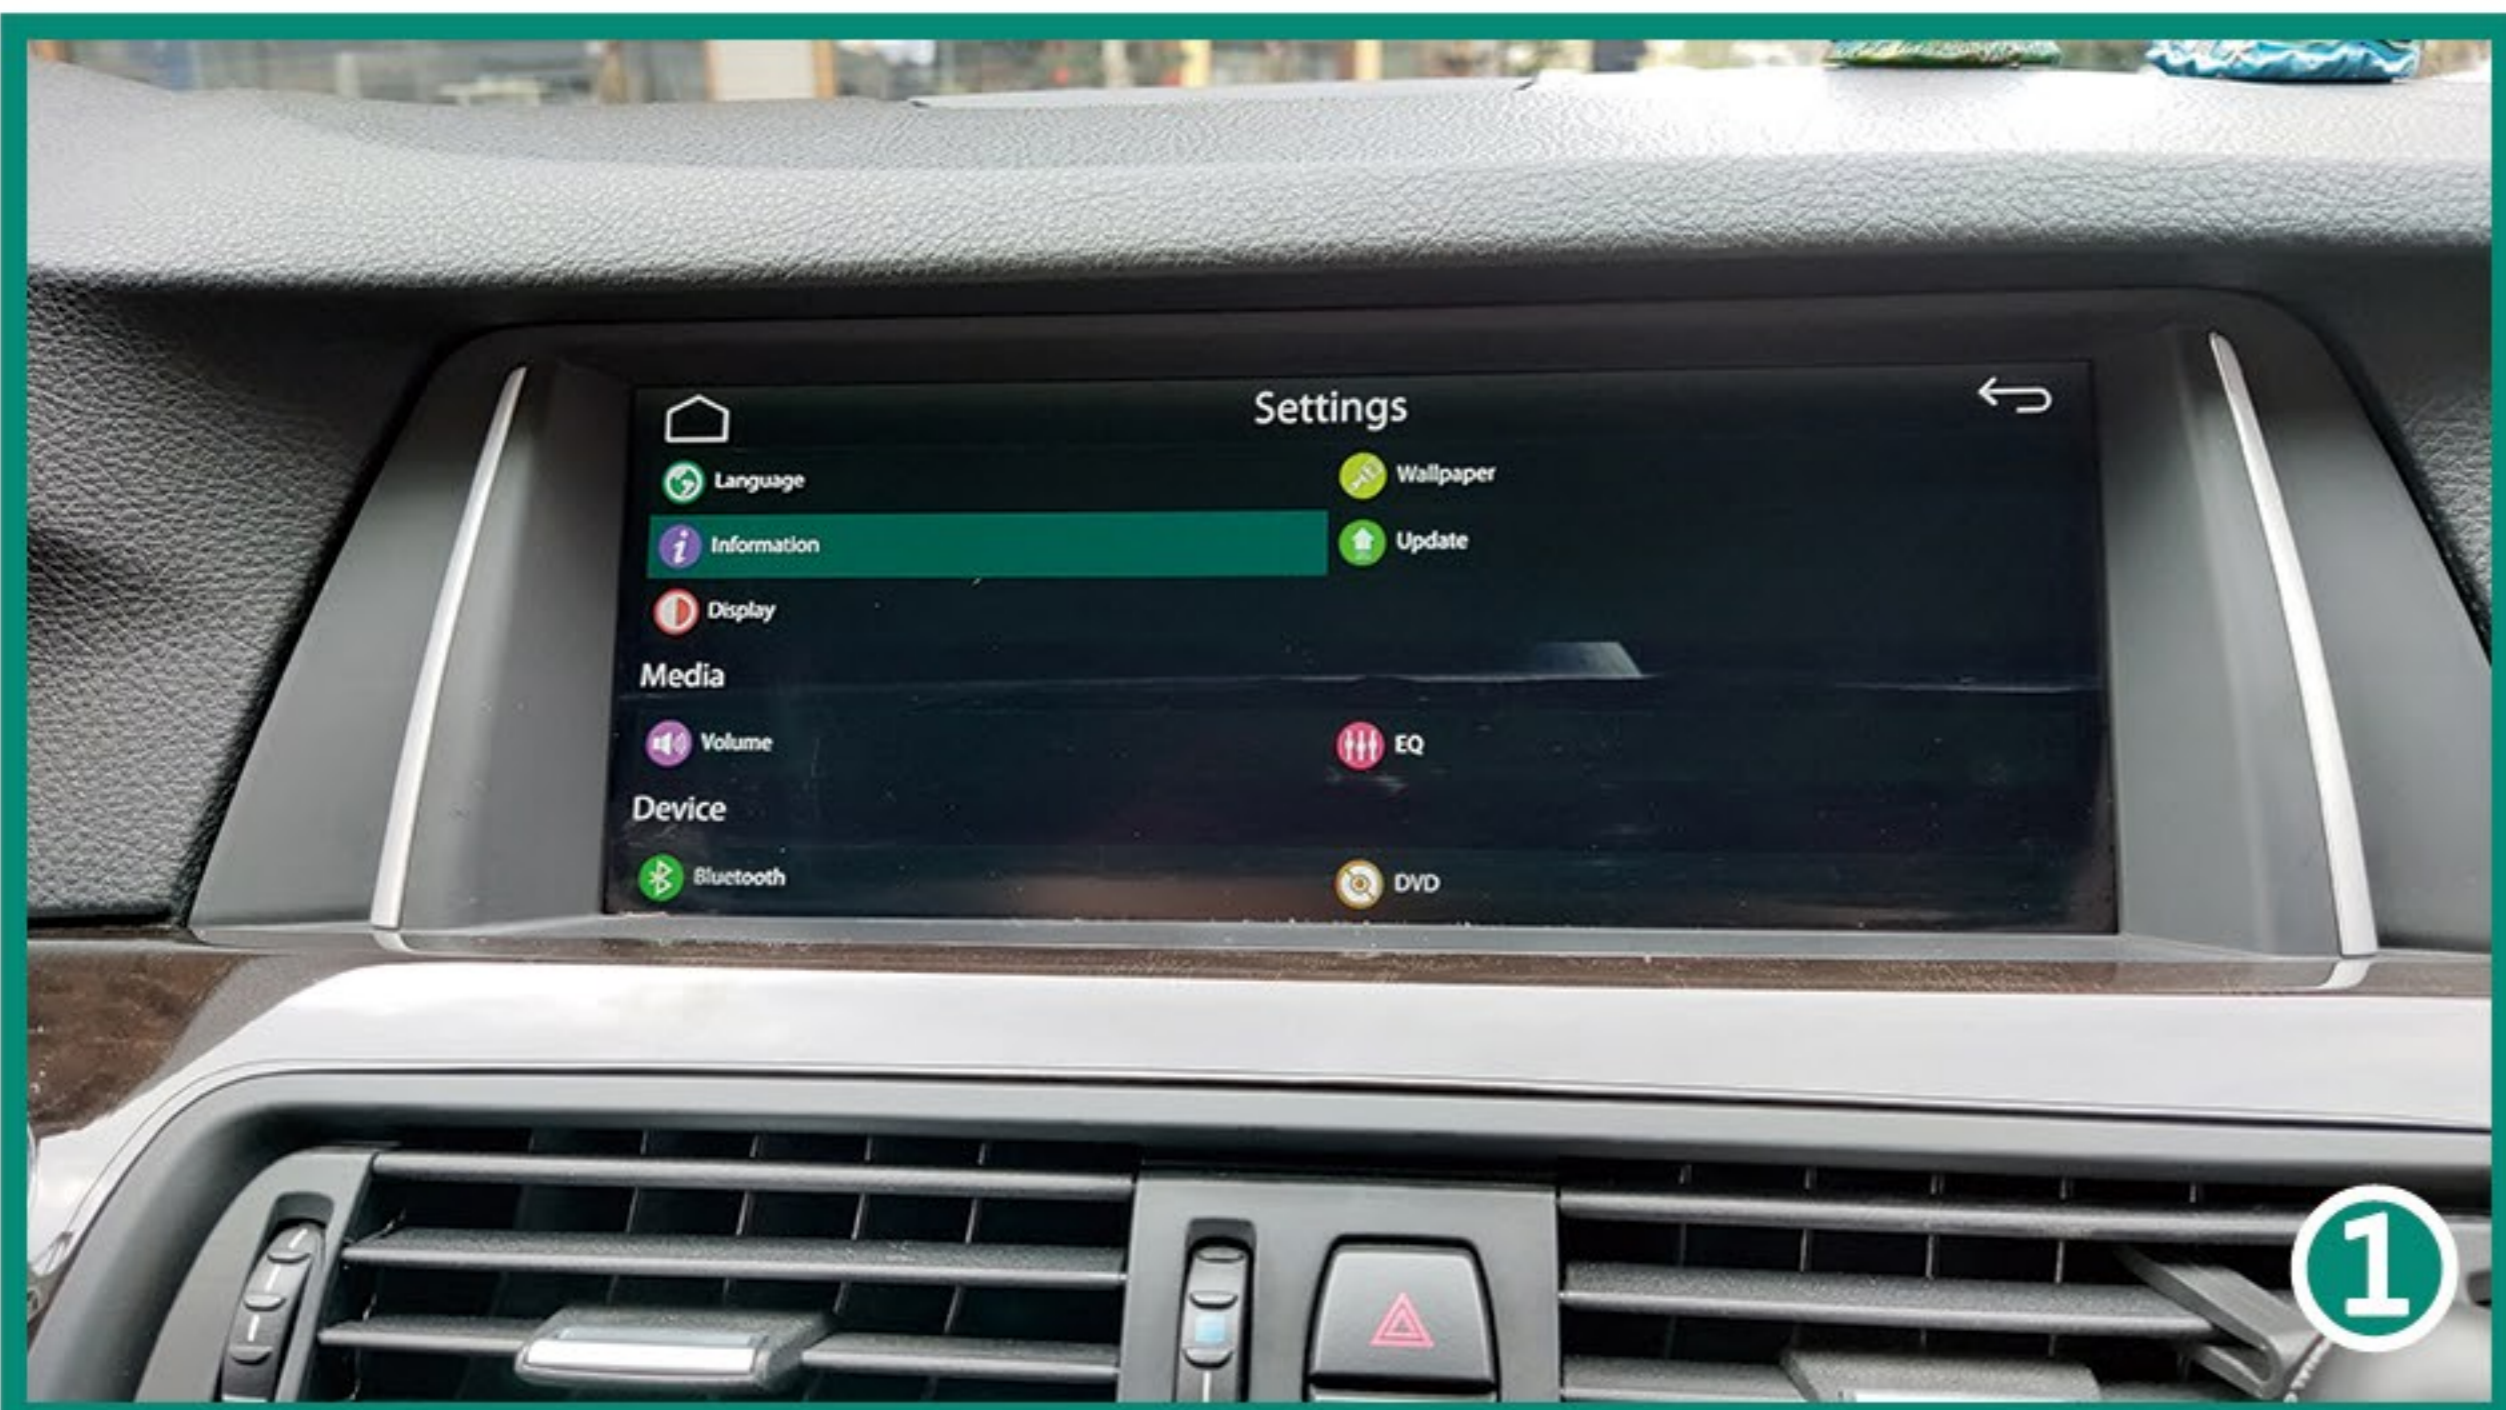

JoyeAuto System Setup Description

Main Menu - Press car brand icon

Language - 11 different language for option

Information - JoyeAuto system verion

Display - settings for screen brightness, Hue...

Volume - Settings for system Master volume

Bluetooth - Pairing for wireless connection with the phone

TV - for future extension, turn it OFF

DVR - for future extension, turn it OFF!

REARVIEW - Select guideline for aftermarket camera

Smart phone - for functions option and system reboot

Wallpaper - Settings for wallpaper option

Update - for JoyeAuto system upgrade

EQ - Audio quality settings for Media play

DVD - for future extension, turn it OFF!

BT - No function, turn it OFF

FRONTVIEW - turn it OFF

Carplay - Enter password "1123", select car brand icon and RHD carplay menu

Call quality test - settings for phone call quality