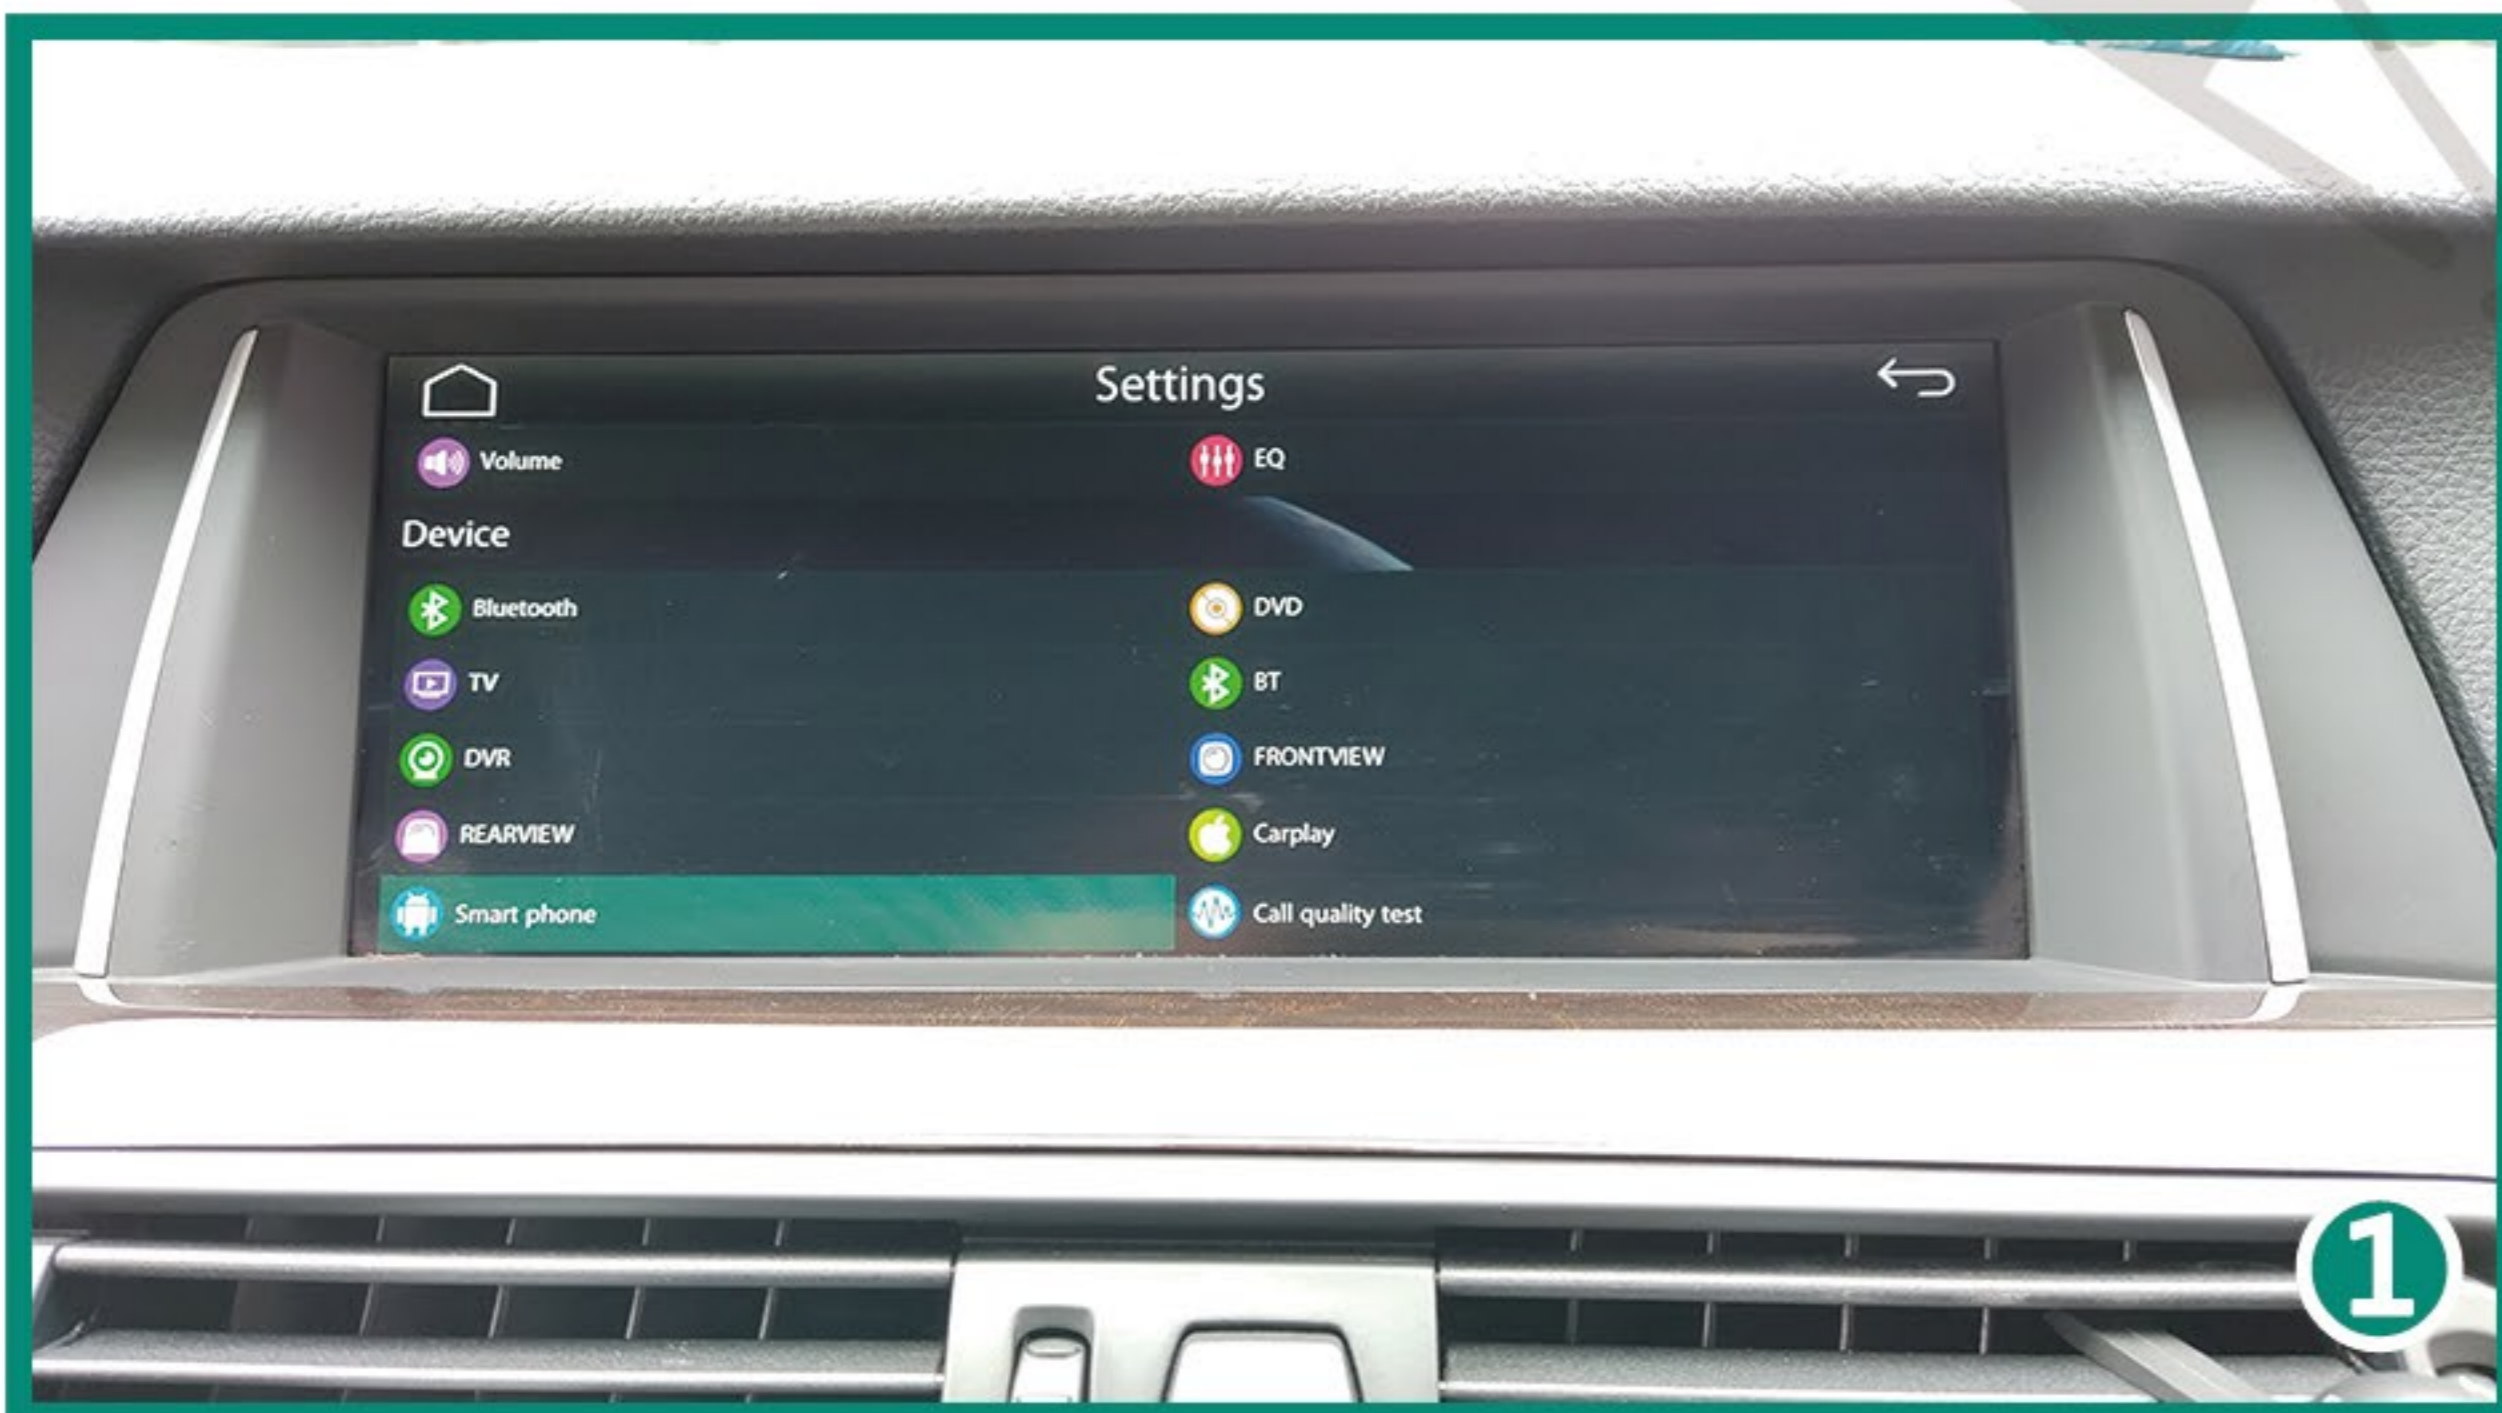

JoyeAuto System Setup Description

Main Menu - Press car brand icon

Language - 11 different language for option

Information - JoyeAuto system verion

Display - settings for screen brightness, Hue...

Volume - Settings for system Master volume

Bluetooth - Pairing for wireless connection with the phone

TV - for future extension, turn it OFF

DVR - for future extension, turn it OFF!

REARVIEW - Select guideline for aftermarket camera

Smart phone - for functions option and system reboot

Wallpaper - Settings for wallpaper option

Update - for JoyeAuto system upgrade

EQ - Audio quality settings for Media play

DVD - for future extension, turn it OFF!

BT - No function, turn it OFF

FRONTVIEW - turn it OFF