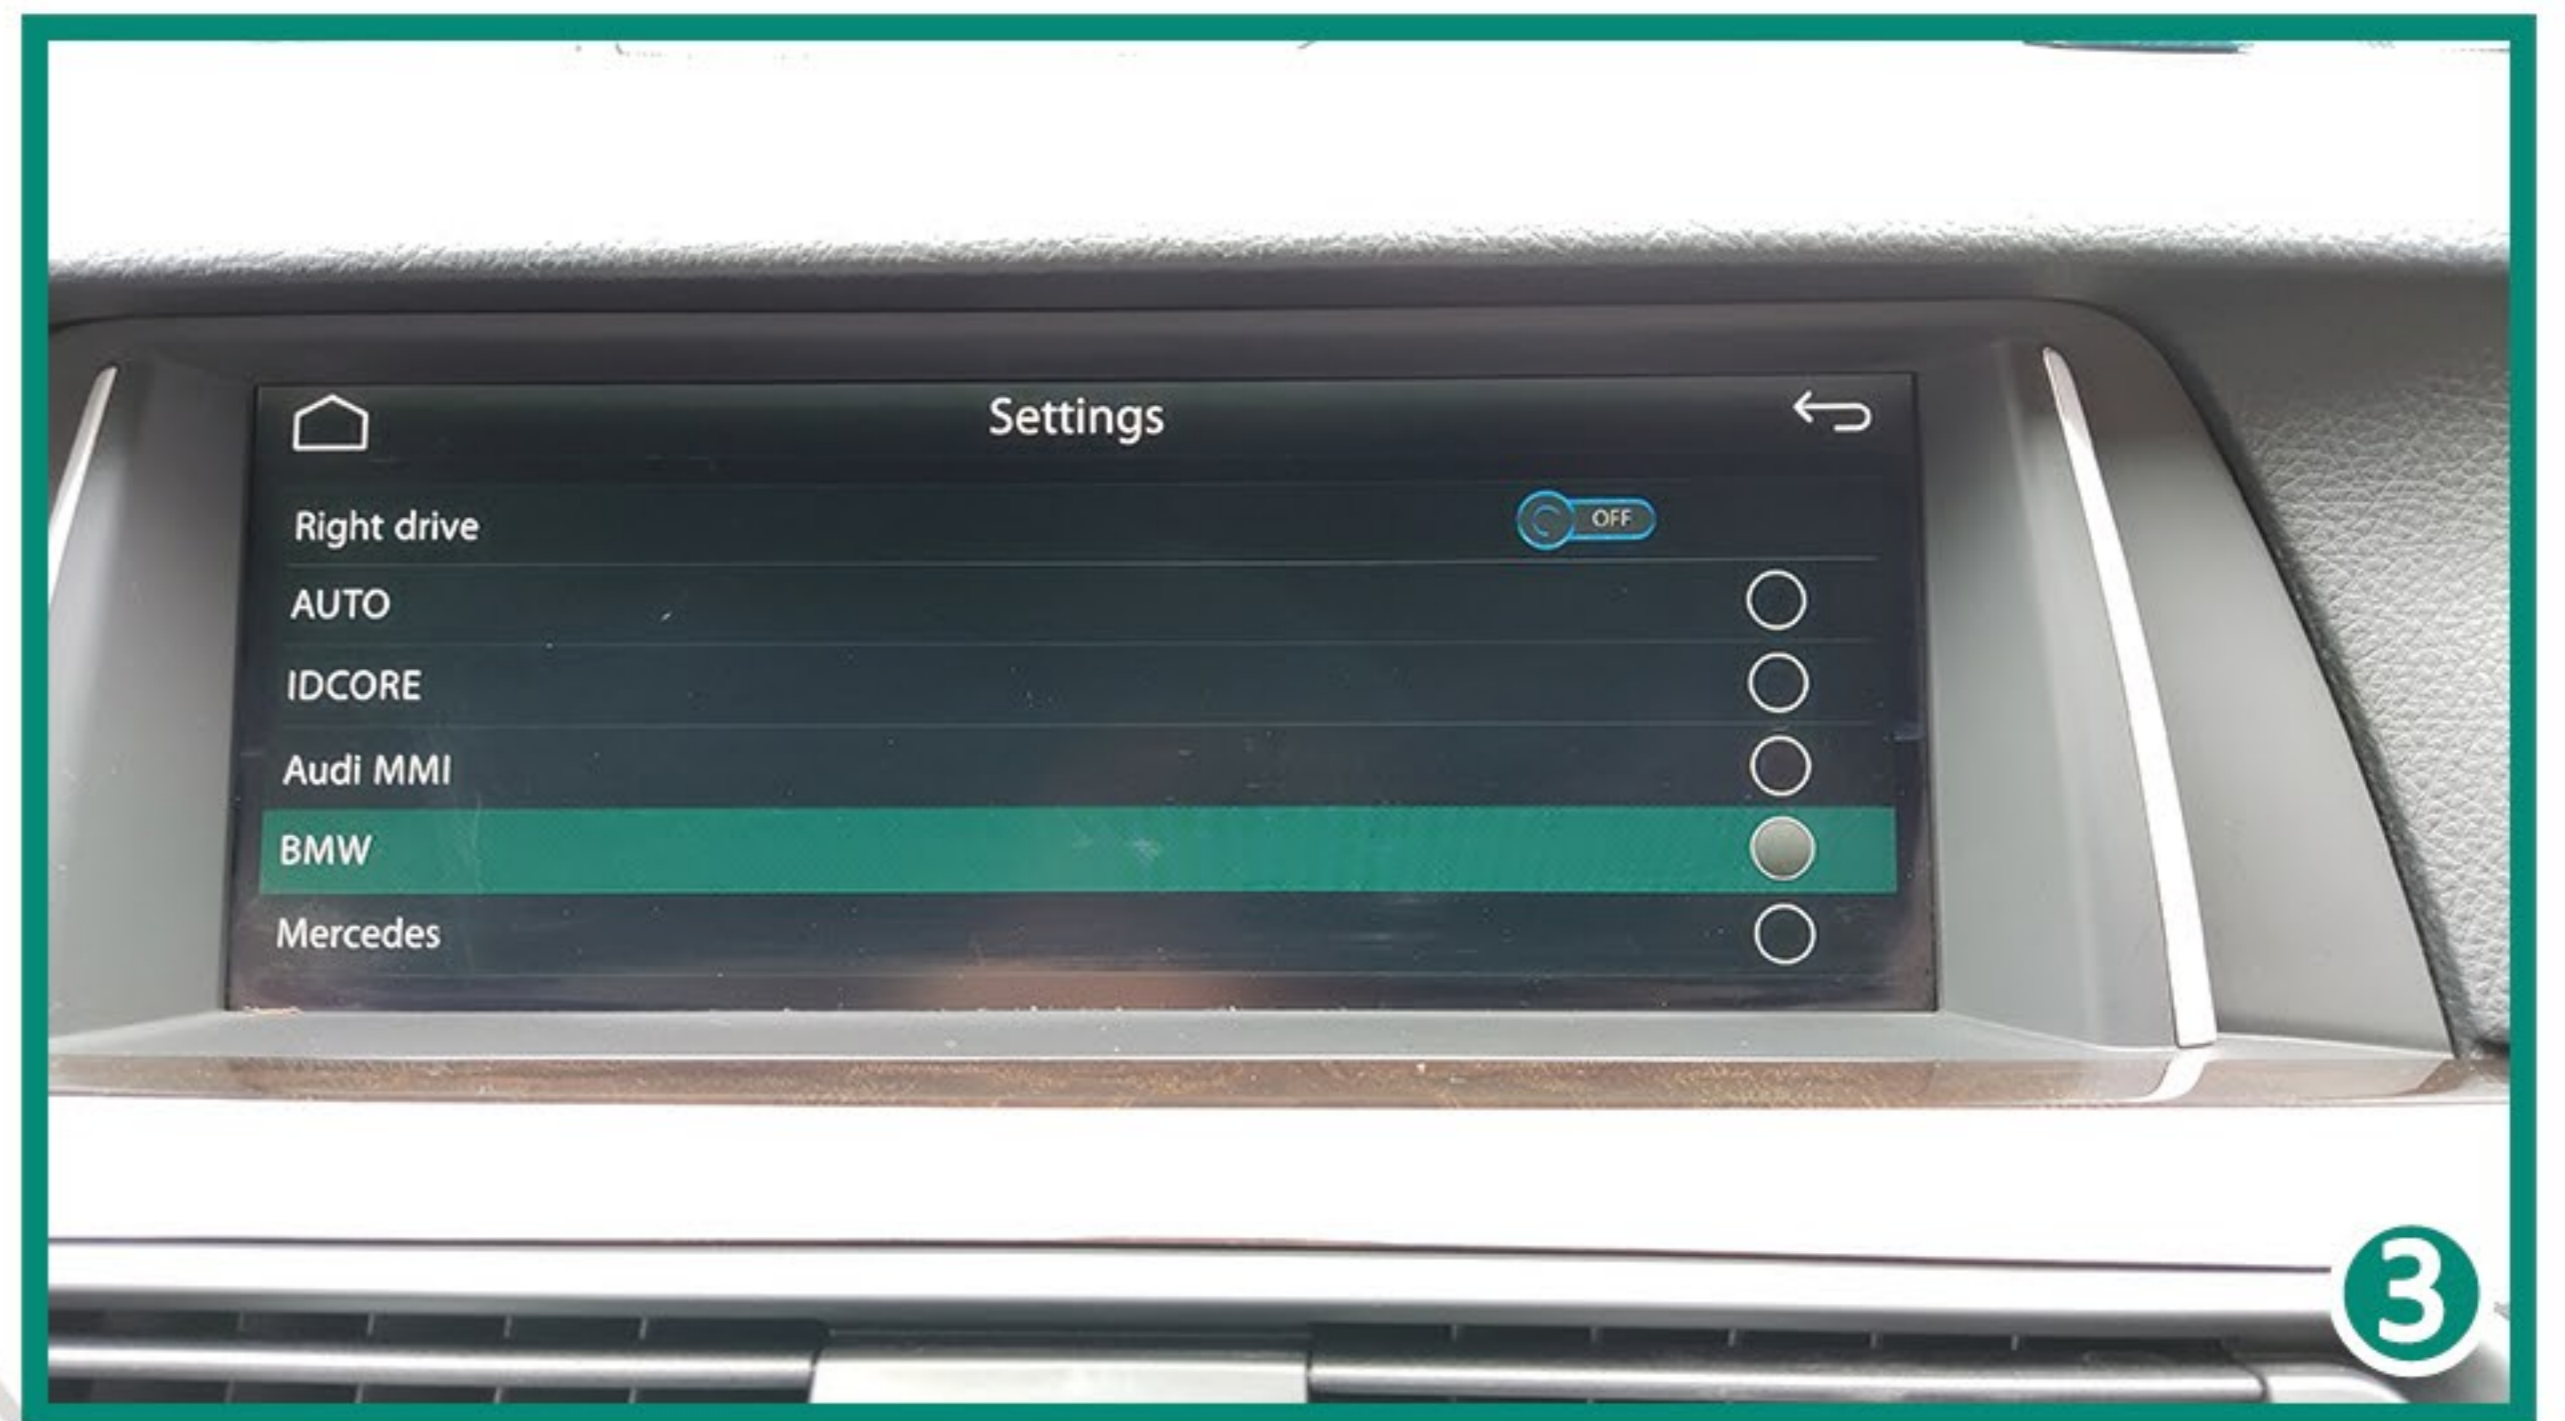

Wallpaper - Settings for wallpaper option

Update - for JoyeAuto system upgrade

EQ - Audio quality settings for Media play

DVD - for future extension, turn it OFF!

BT - No function, turn it OFF

FRONTVIEW - turn it OFF

Carplay - Enter password "1123", select car brand icon and RHD carplay menu

Call quality test - settings for phone call quality