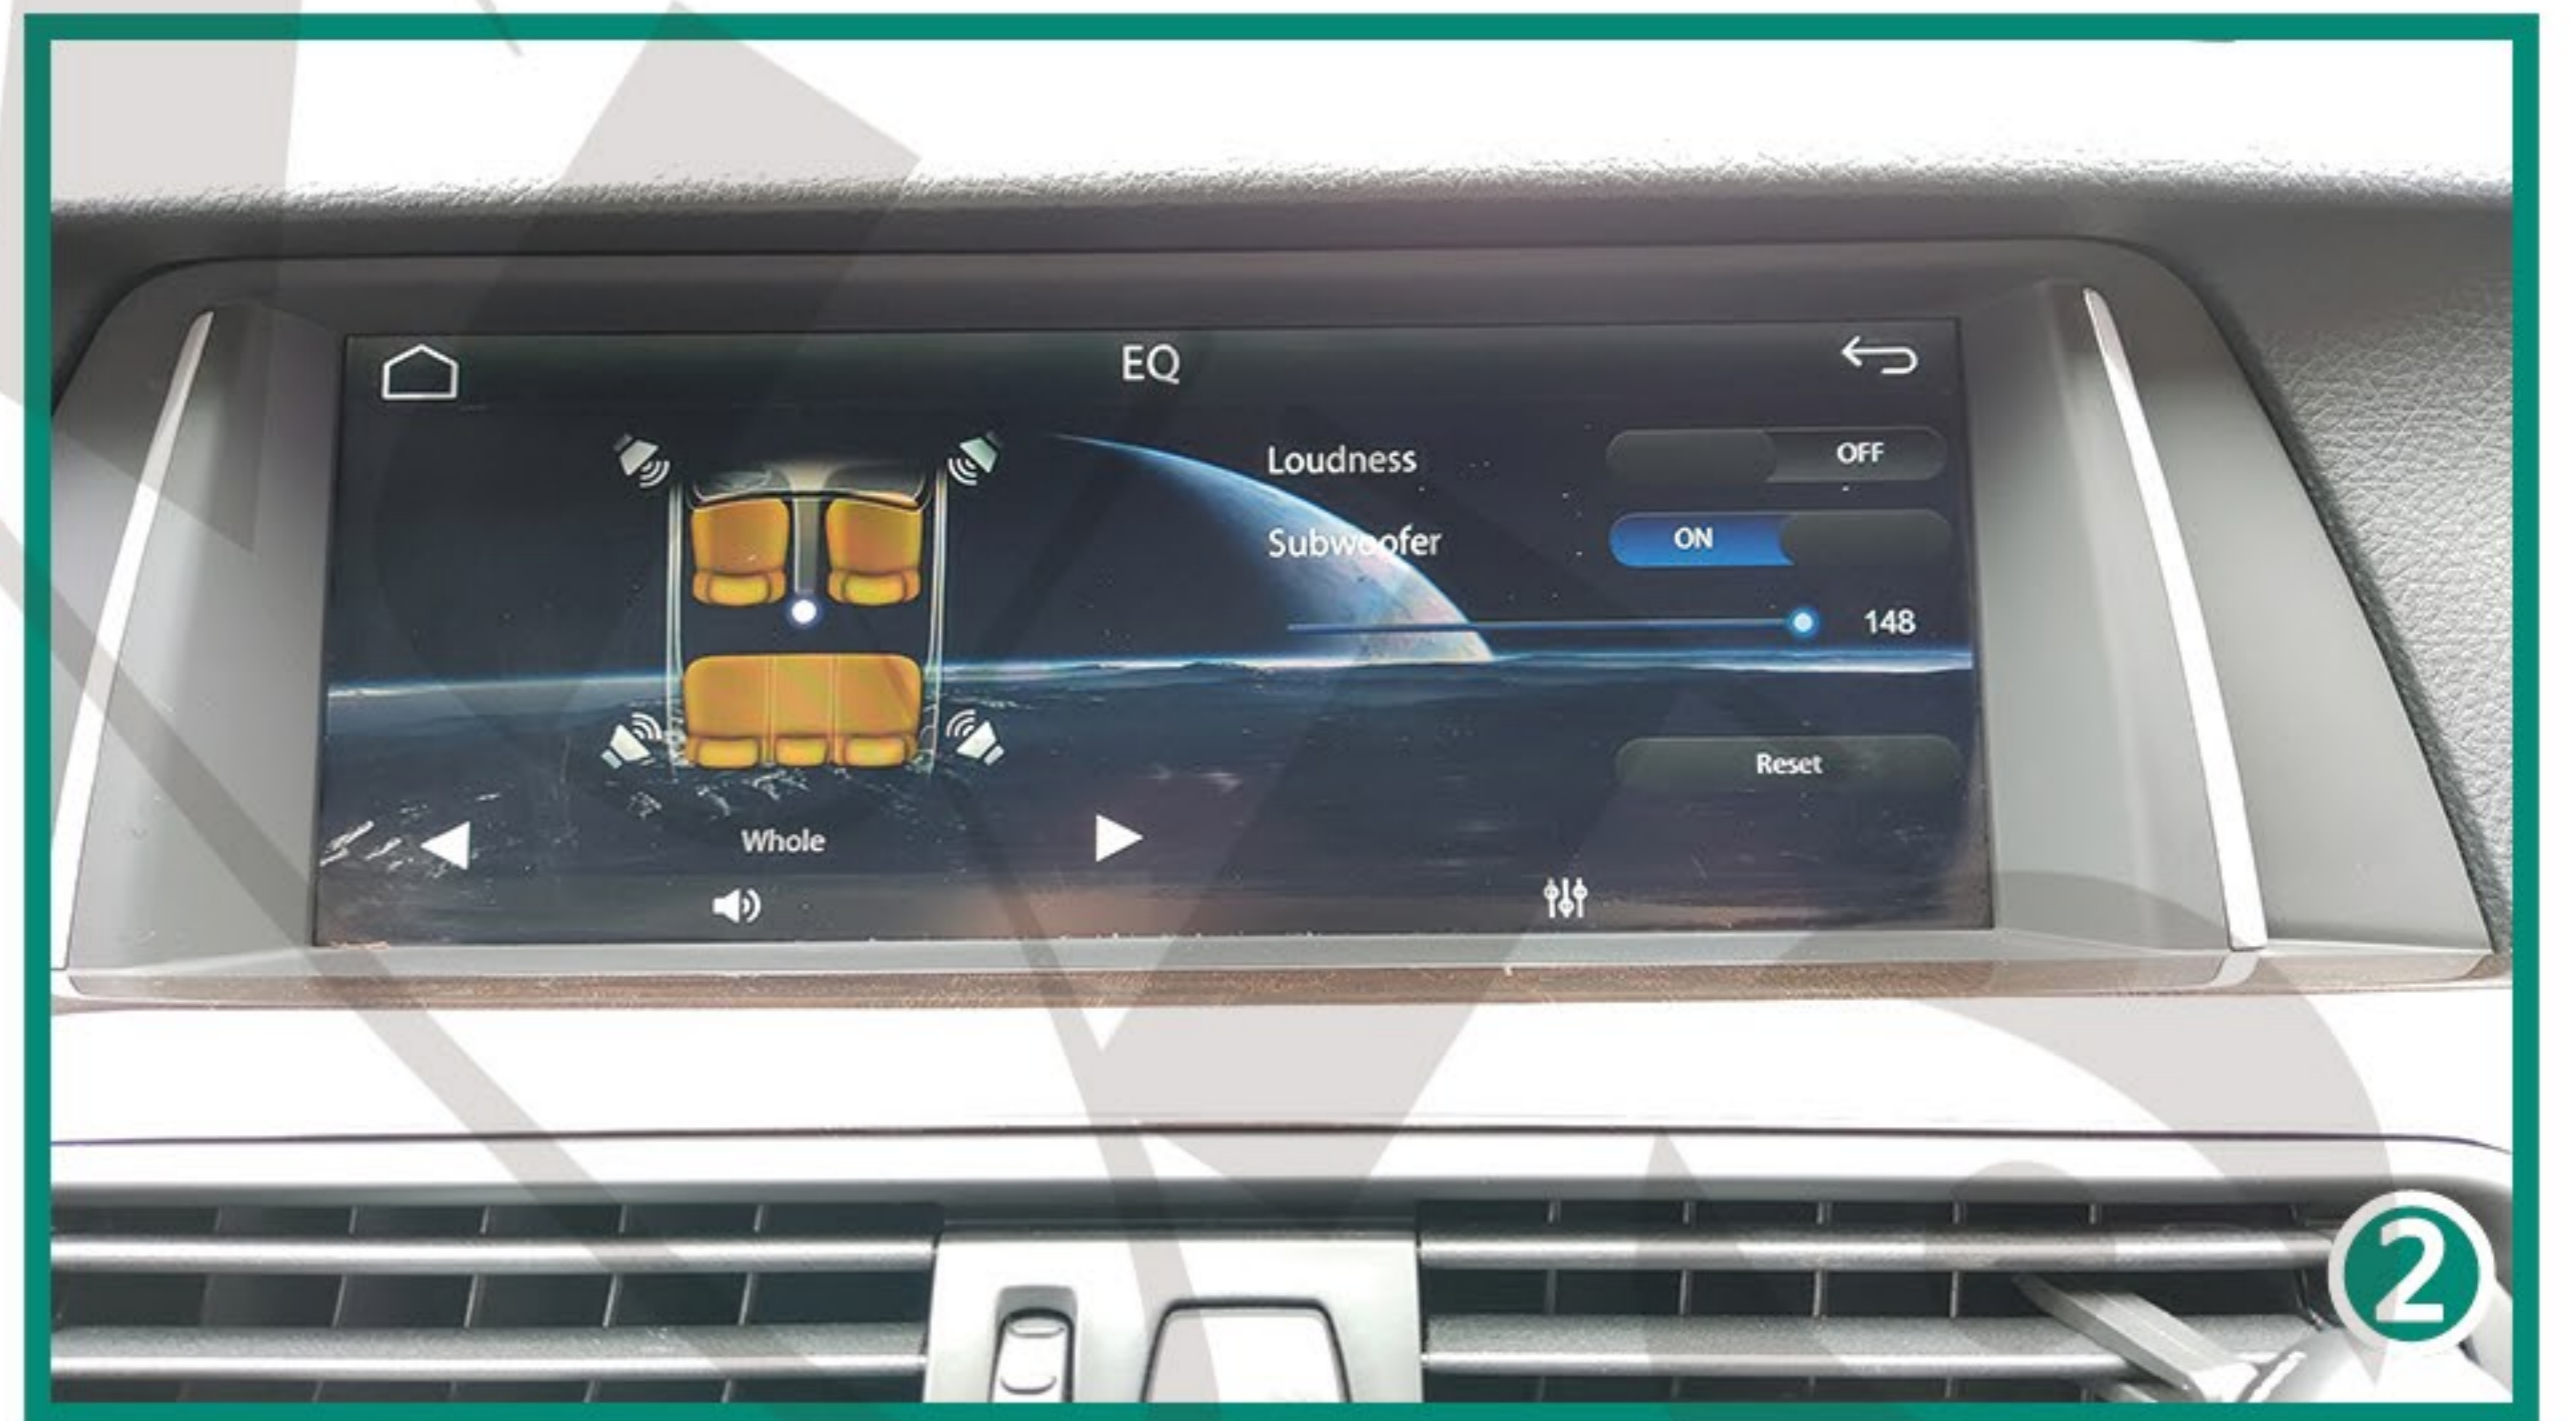

EQ - Audio quality settings for Media play