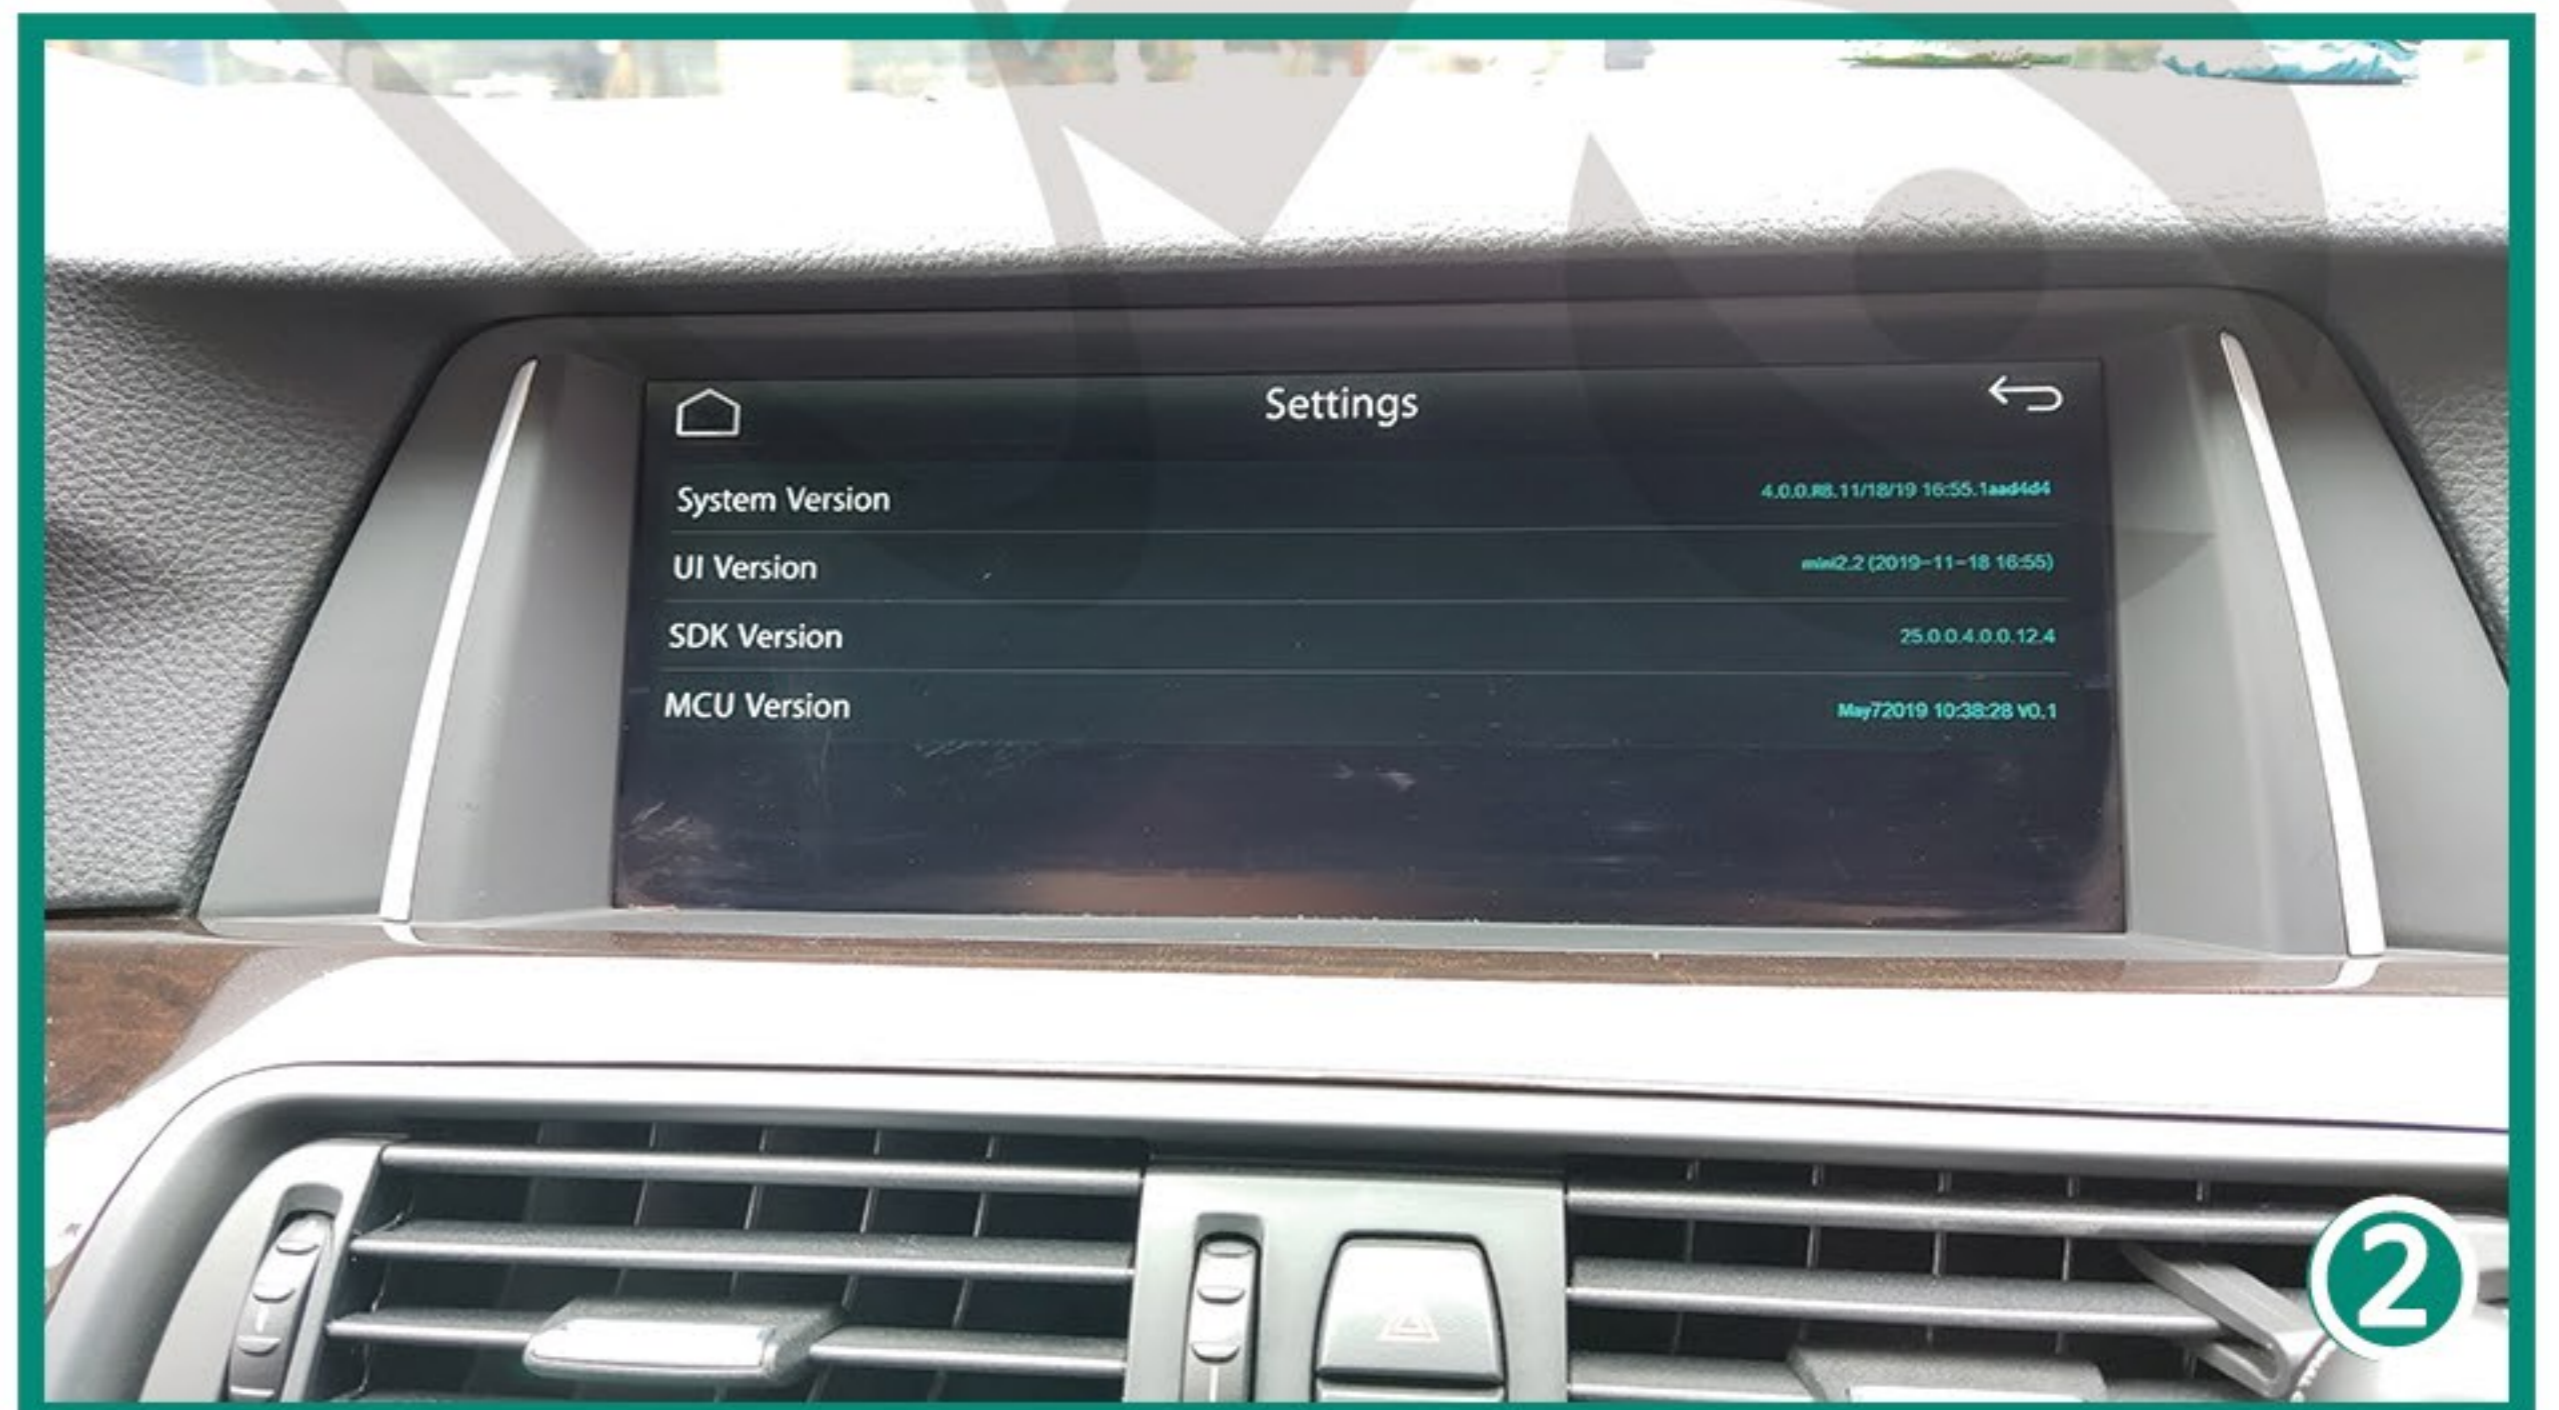

JoyeAuto System Setup Description

Main Menu - Press car brand icon

Language - 11 different language for option

Information - JoyeAuto system verion

Display - settings for screen brightness, Hue...

Volume - Settings for system Master volume

Bluetooth - Pairing for wireless connection with the phone

TV - for future extension, turn it OFF

DVR - for future extension, turn it OFF!

REARVIEW - Select guideline for aftermarket camera

Smart phone - for functions option and system reboot