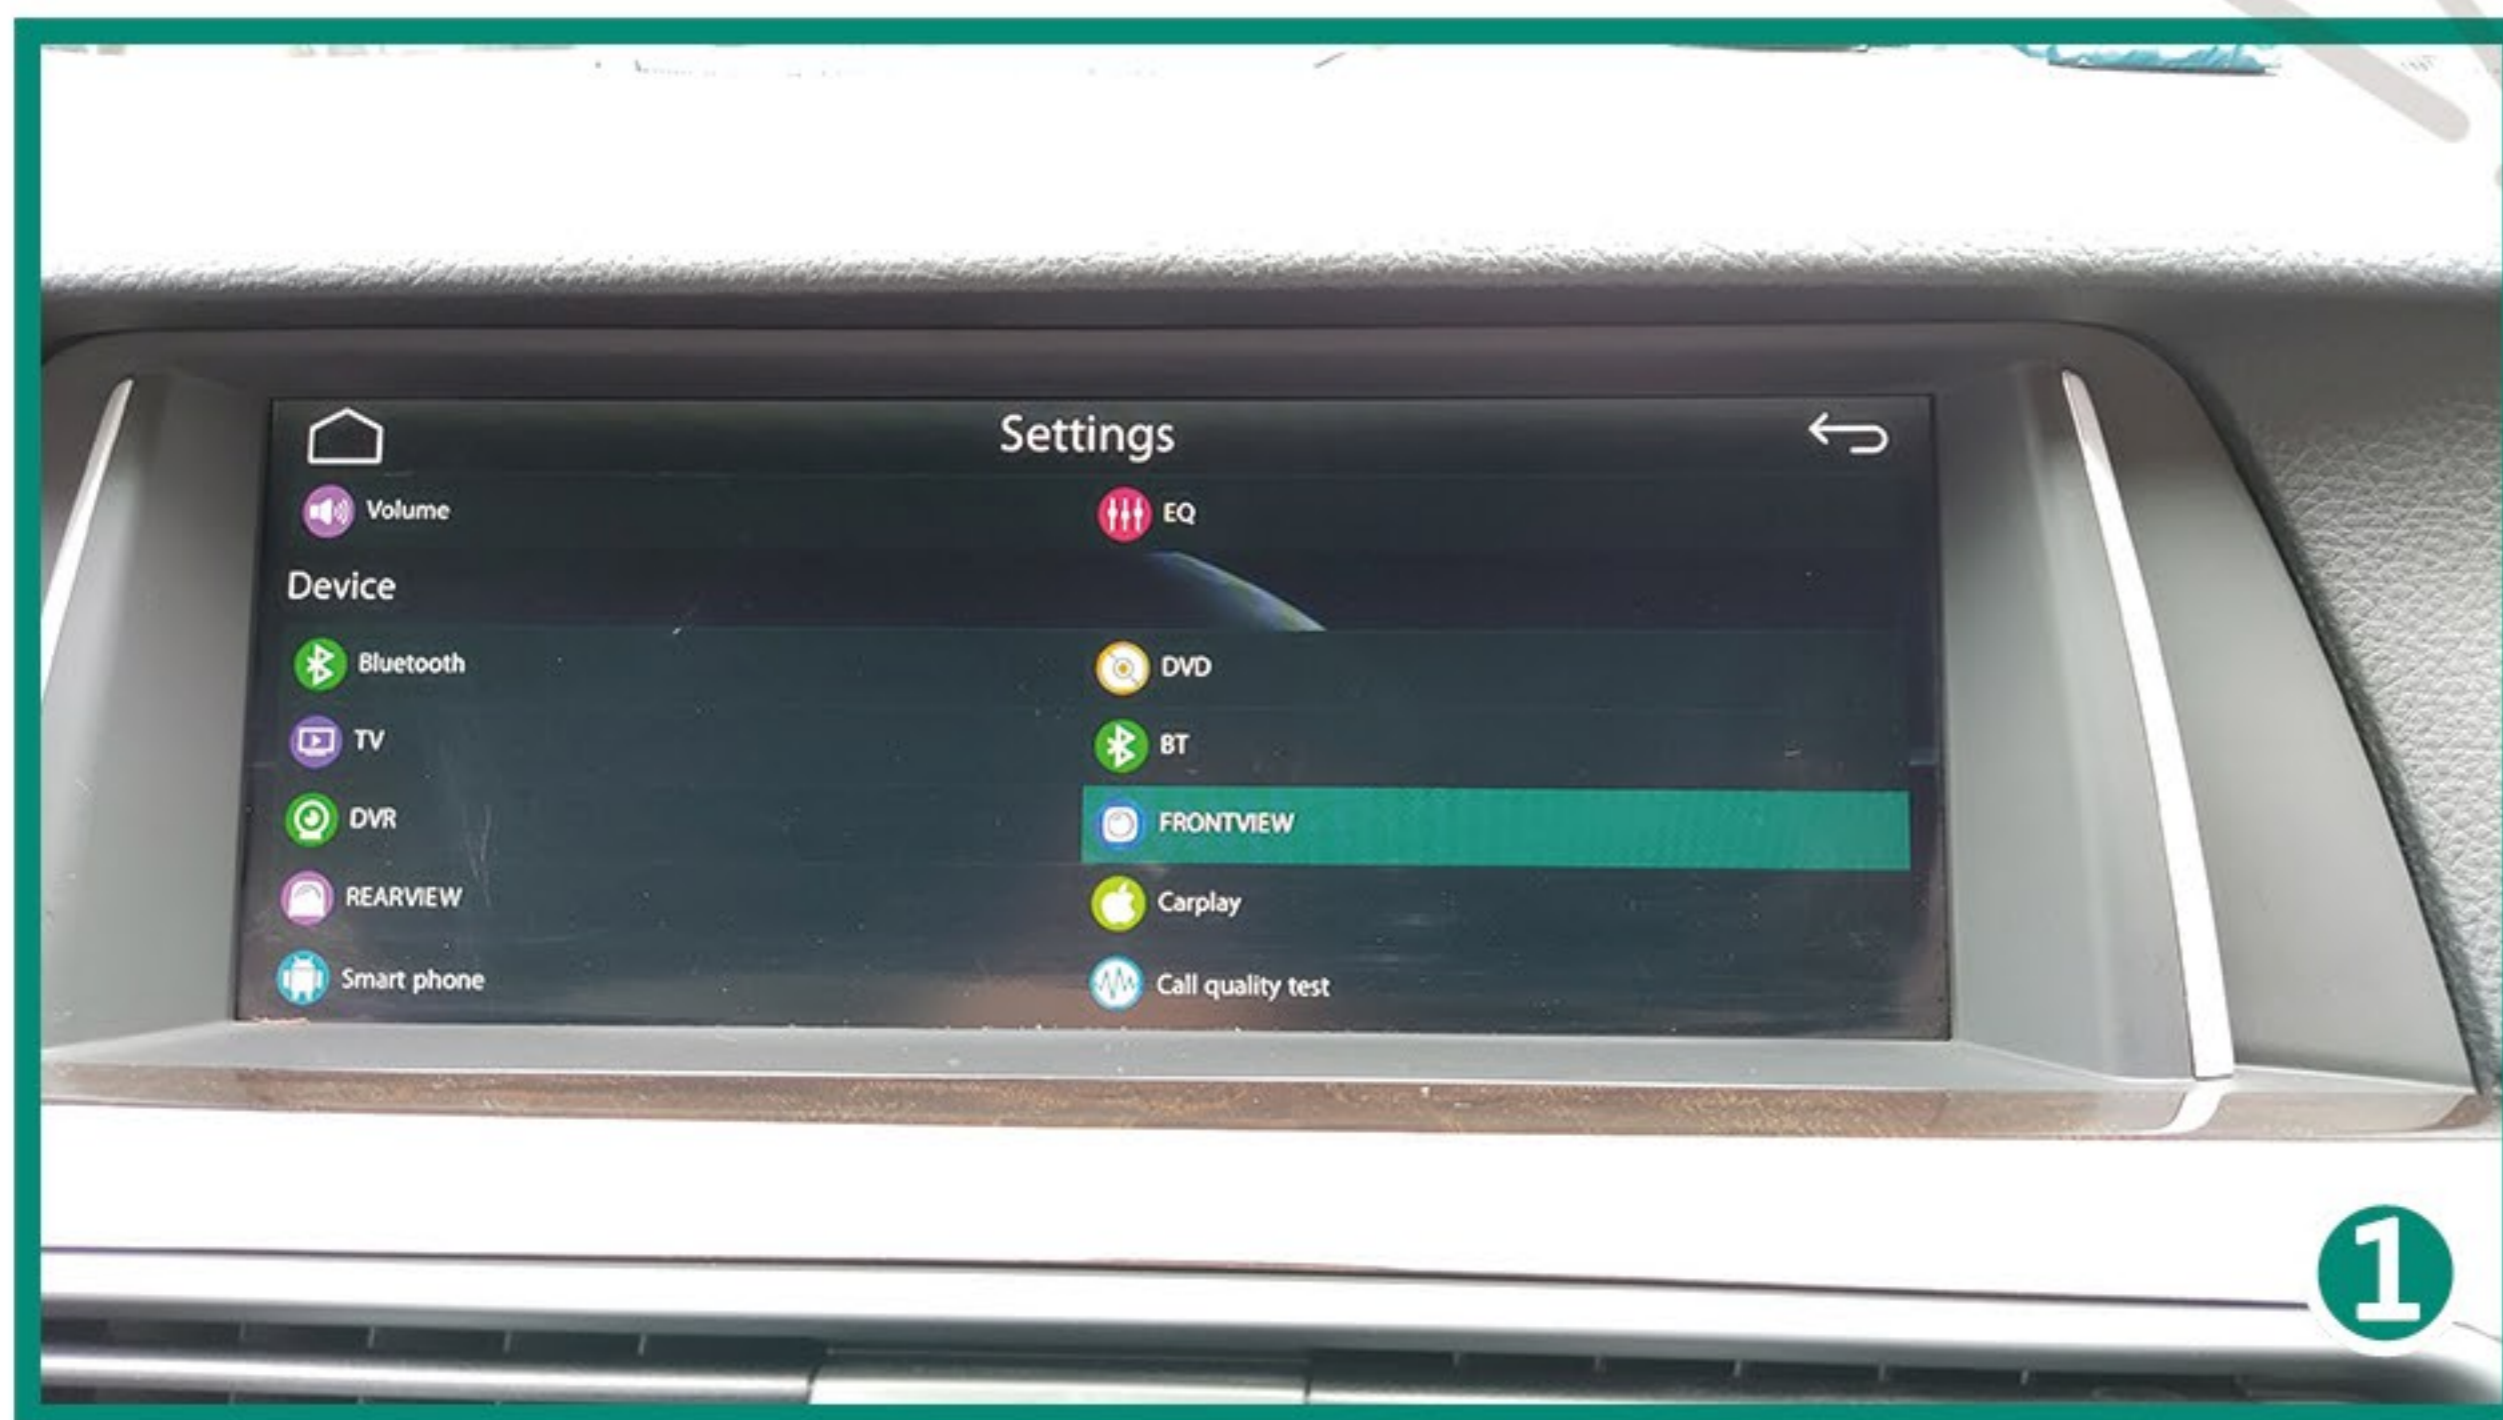

JoyeAuto System Setup Description

Main Menu - Press car brand icon

Language - 11 different language for option

Information - JoyeAuto system verion

Display - settings for screen brightness, Hue...

Volume - Settings for system Master volume

Bluetooth - Pairing for wireless connection with the phone

TV - for future extension, turn it OFF

DVR - for future extension, turn it OFF!

REARVIEW - Select guideline for aftermarket camera

Smart phone - for functions option and system reboot

Wallpaper - Settings for wallpaper option

Update - for JoyeAuto system upgrade

EQ - Audio quality settings for Media play

DVD - for future extension, turn it OFF!

BT - No function, turn it OFF

FRONTVIEW - turn it OFF

Carplay - Enter password "1123", select car brand icon and RHD carplay menu

Call quality test - settings for phone call quality