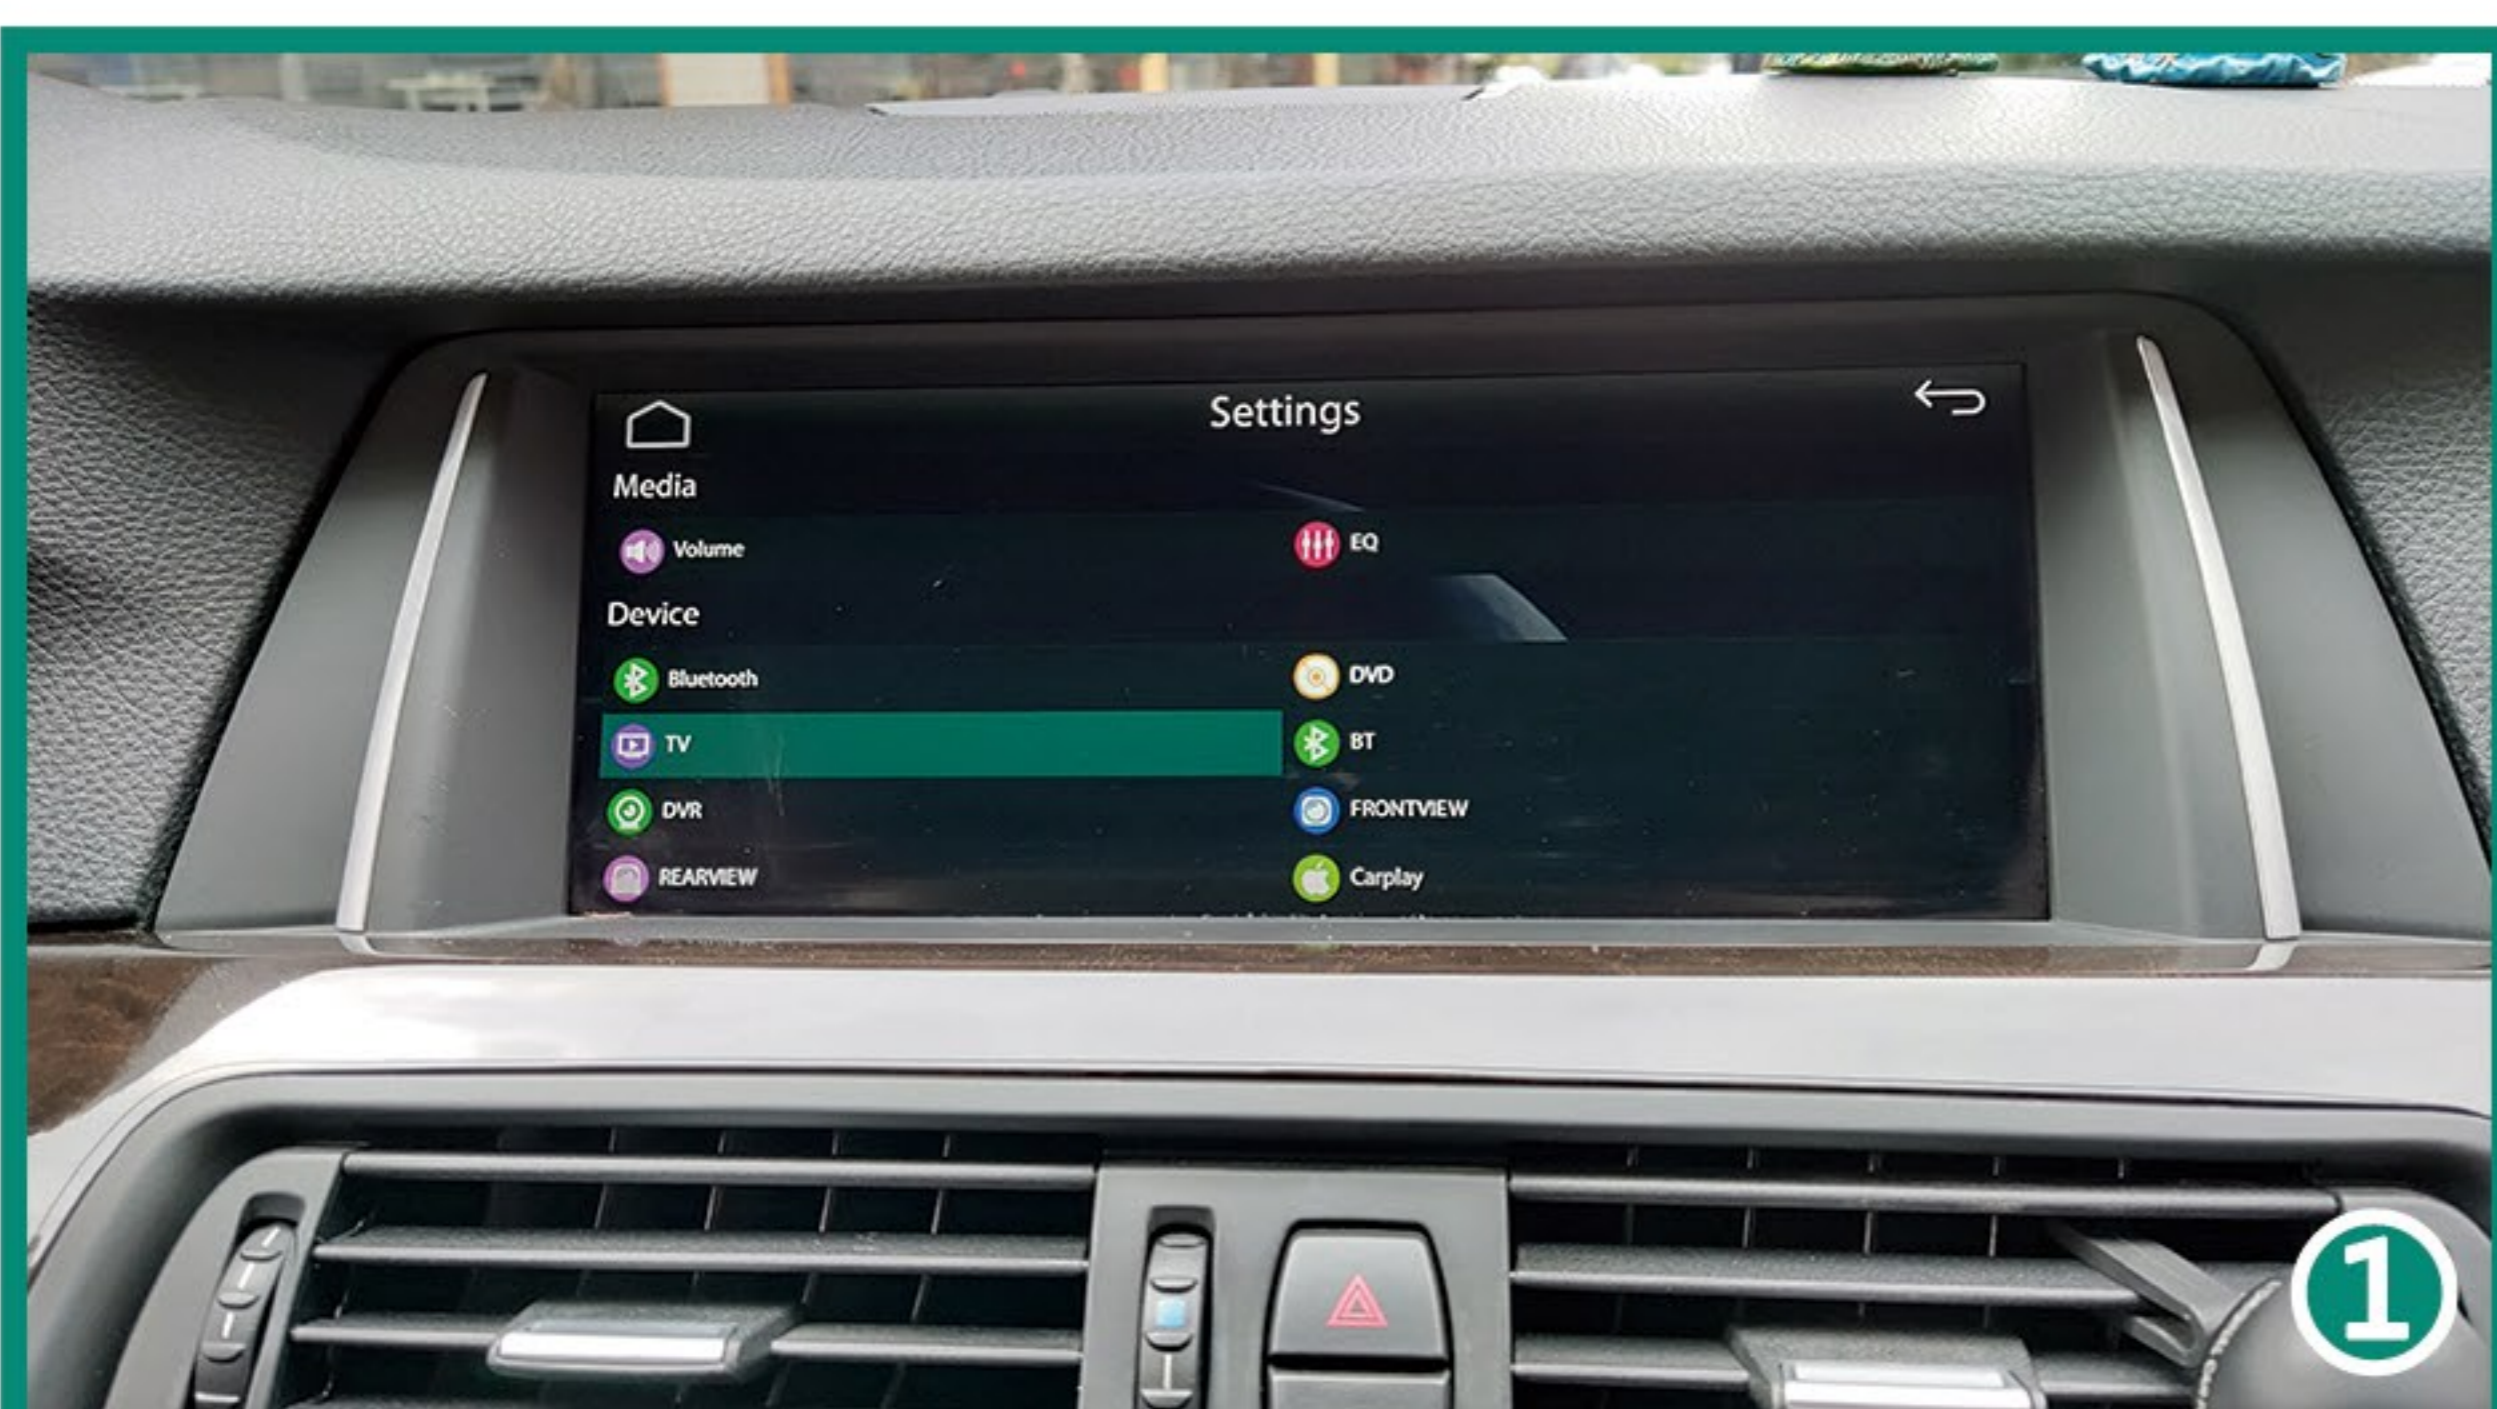

JoyeAuto System Setup Description

Main Menu - Press car brand icon

Language - 11 different language for option

Information - JoyeAuto system verion

Display - settings for screen brightness, Hue...

Volume - Settings for system Master volume

Bluetooth - Pairing for wireless connection with the phone

TV - for future extension, turn it OFF

DVR - for future extension, turn it OFF!

REARVIEW - Select guideline for aftermarket camera

Smart phone - for functions option and system reboot

Wallpaper - Settings for wallpaper option

Update - for JoyeAuto system upgrade

EQ - Audio quality settings for Media play

DVD - for future extension, turn it OFF!

BT - No function, turn it OFF

FRONTVIEW - turn it OFF

Carplay - Enter password "1123", select car brand icon and RHD carplay menu

Call quality test - settings for phone call quality