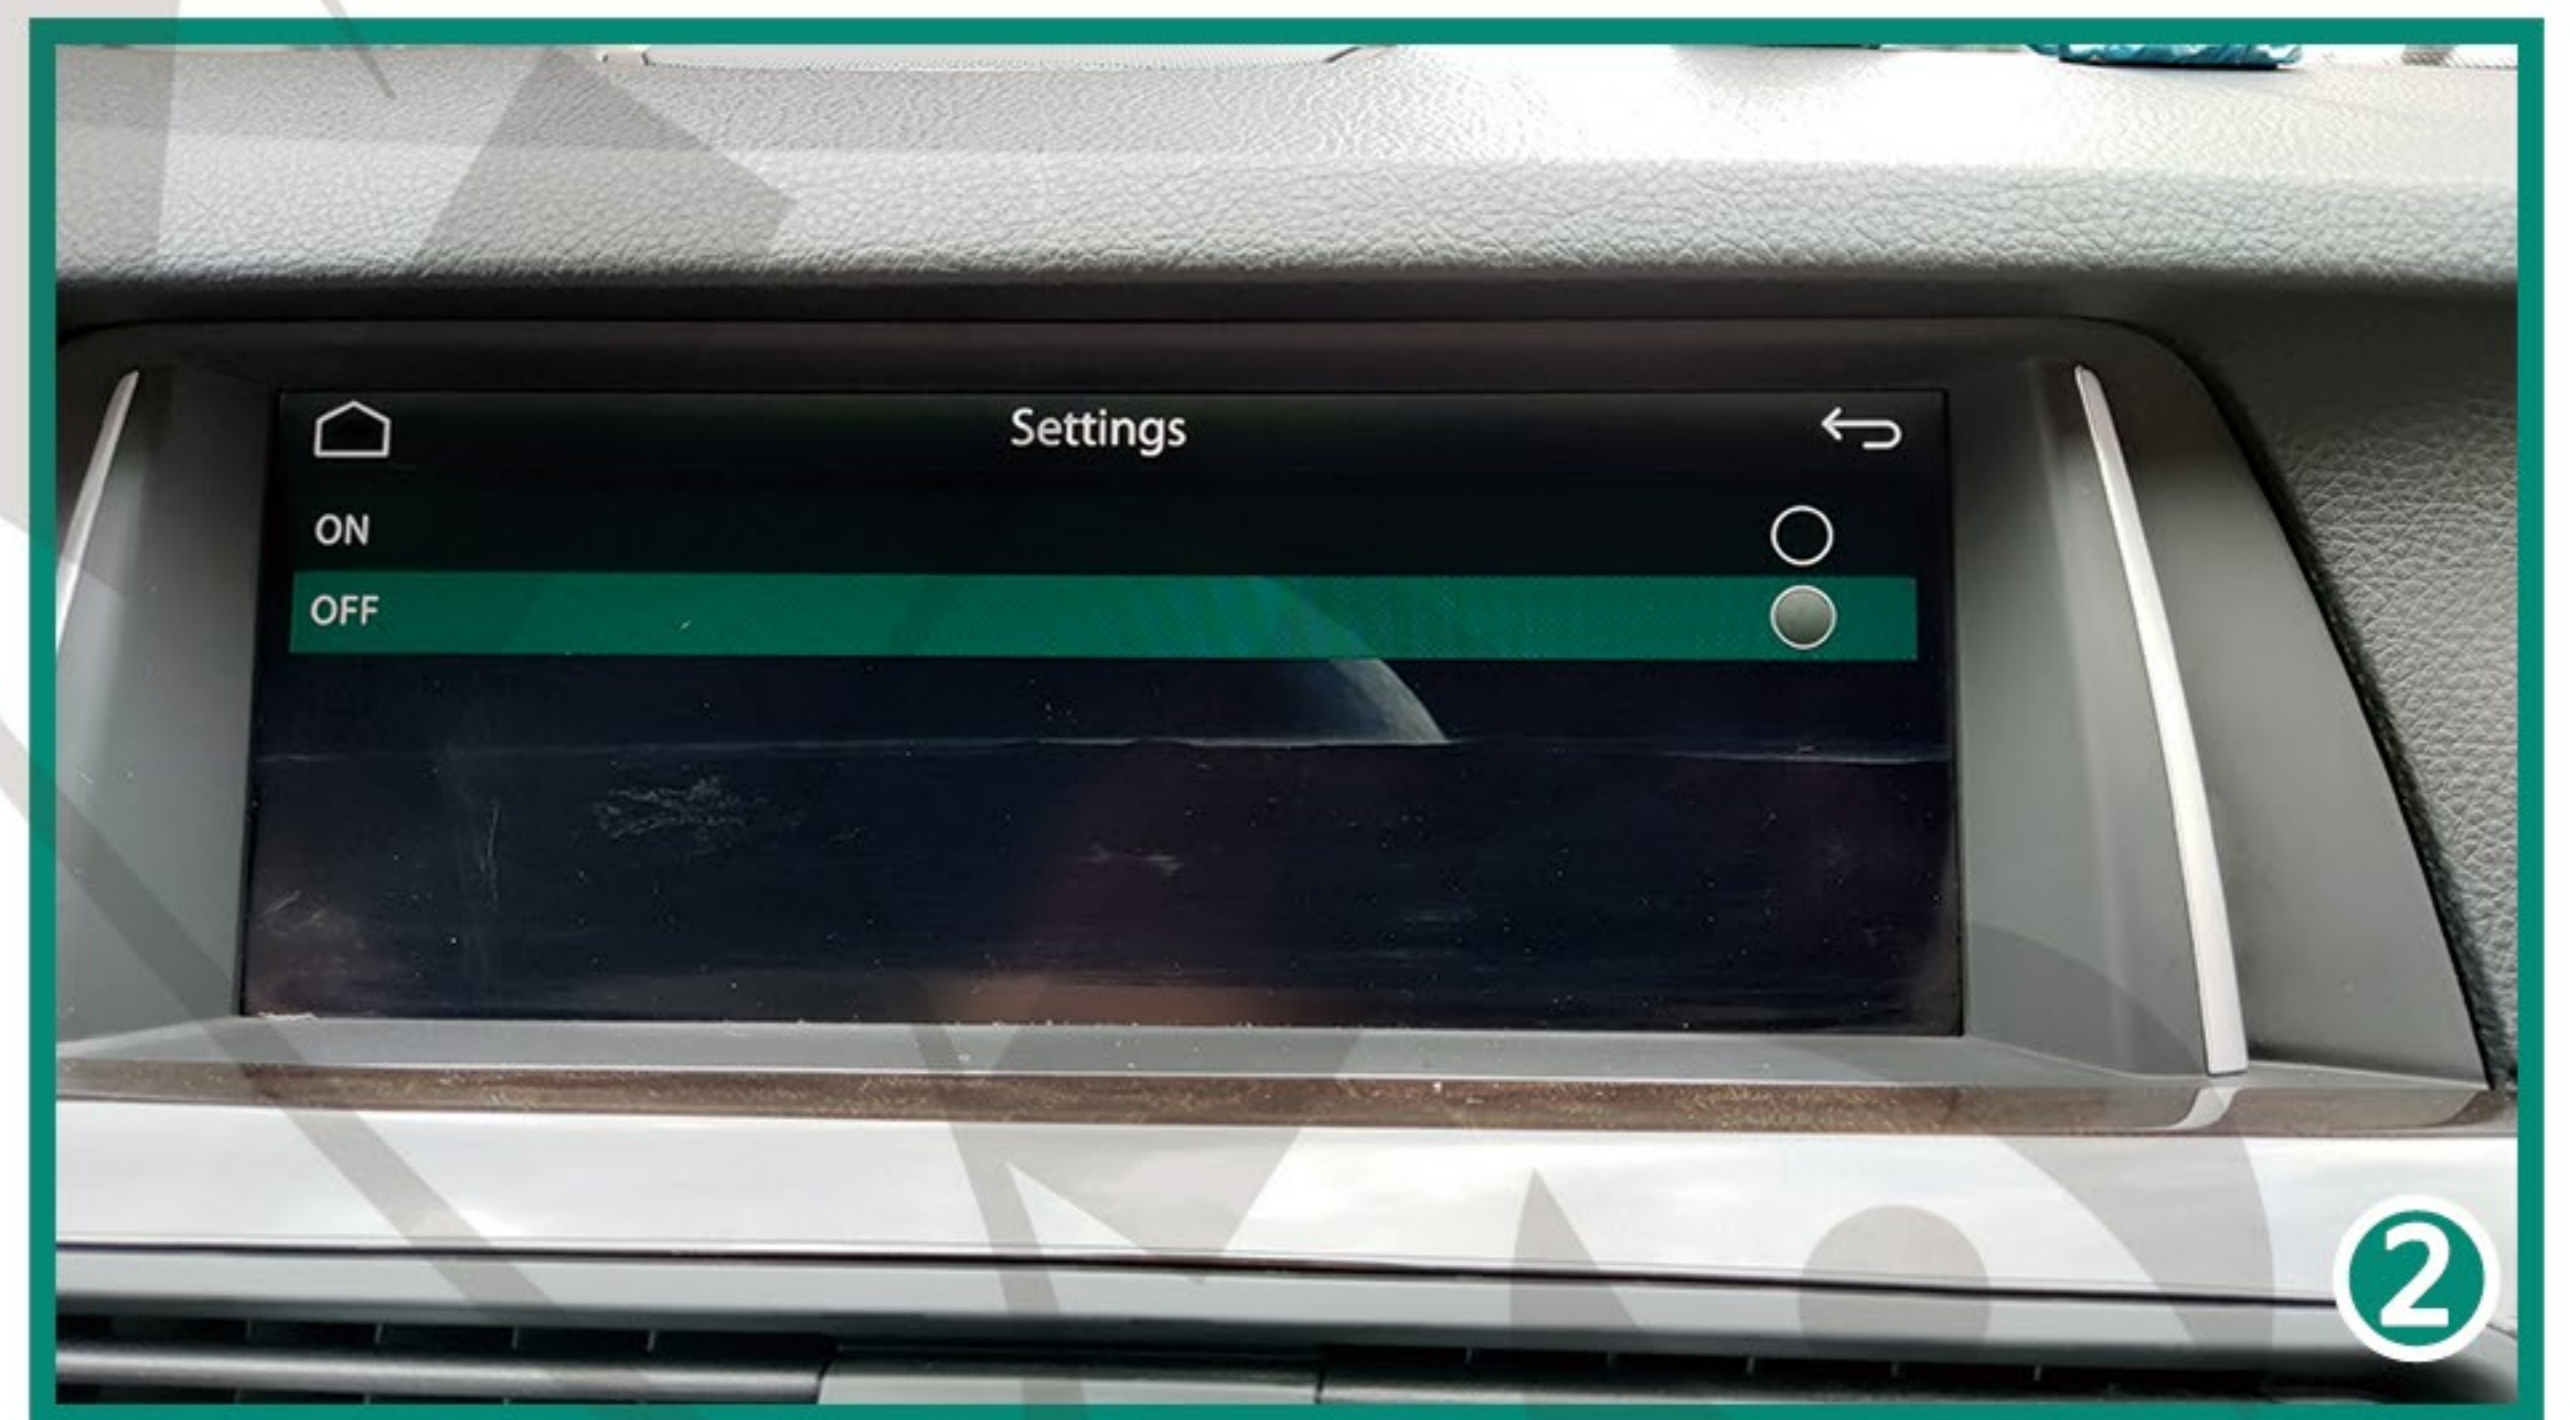

Wallpaper - Settings for wallpaper option

Update - for JoyeAuto system upgrade

EQ - Audio quality settings for Media play

DVD - for future extension, turn it OFF!

BT - No function, turn it OFF

FRONTVIEW - turn it OFF