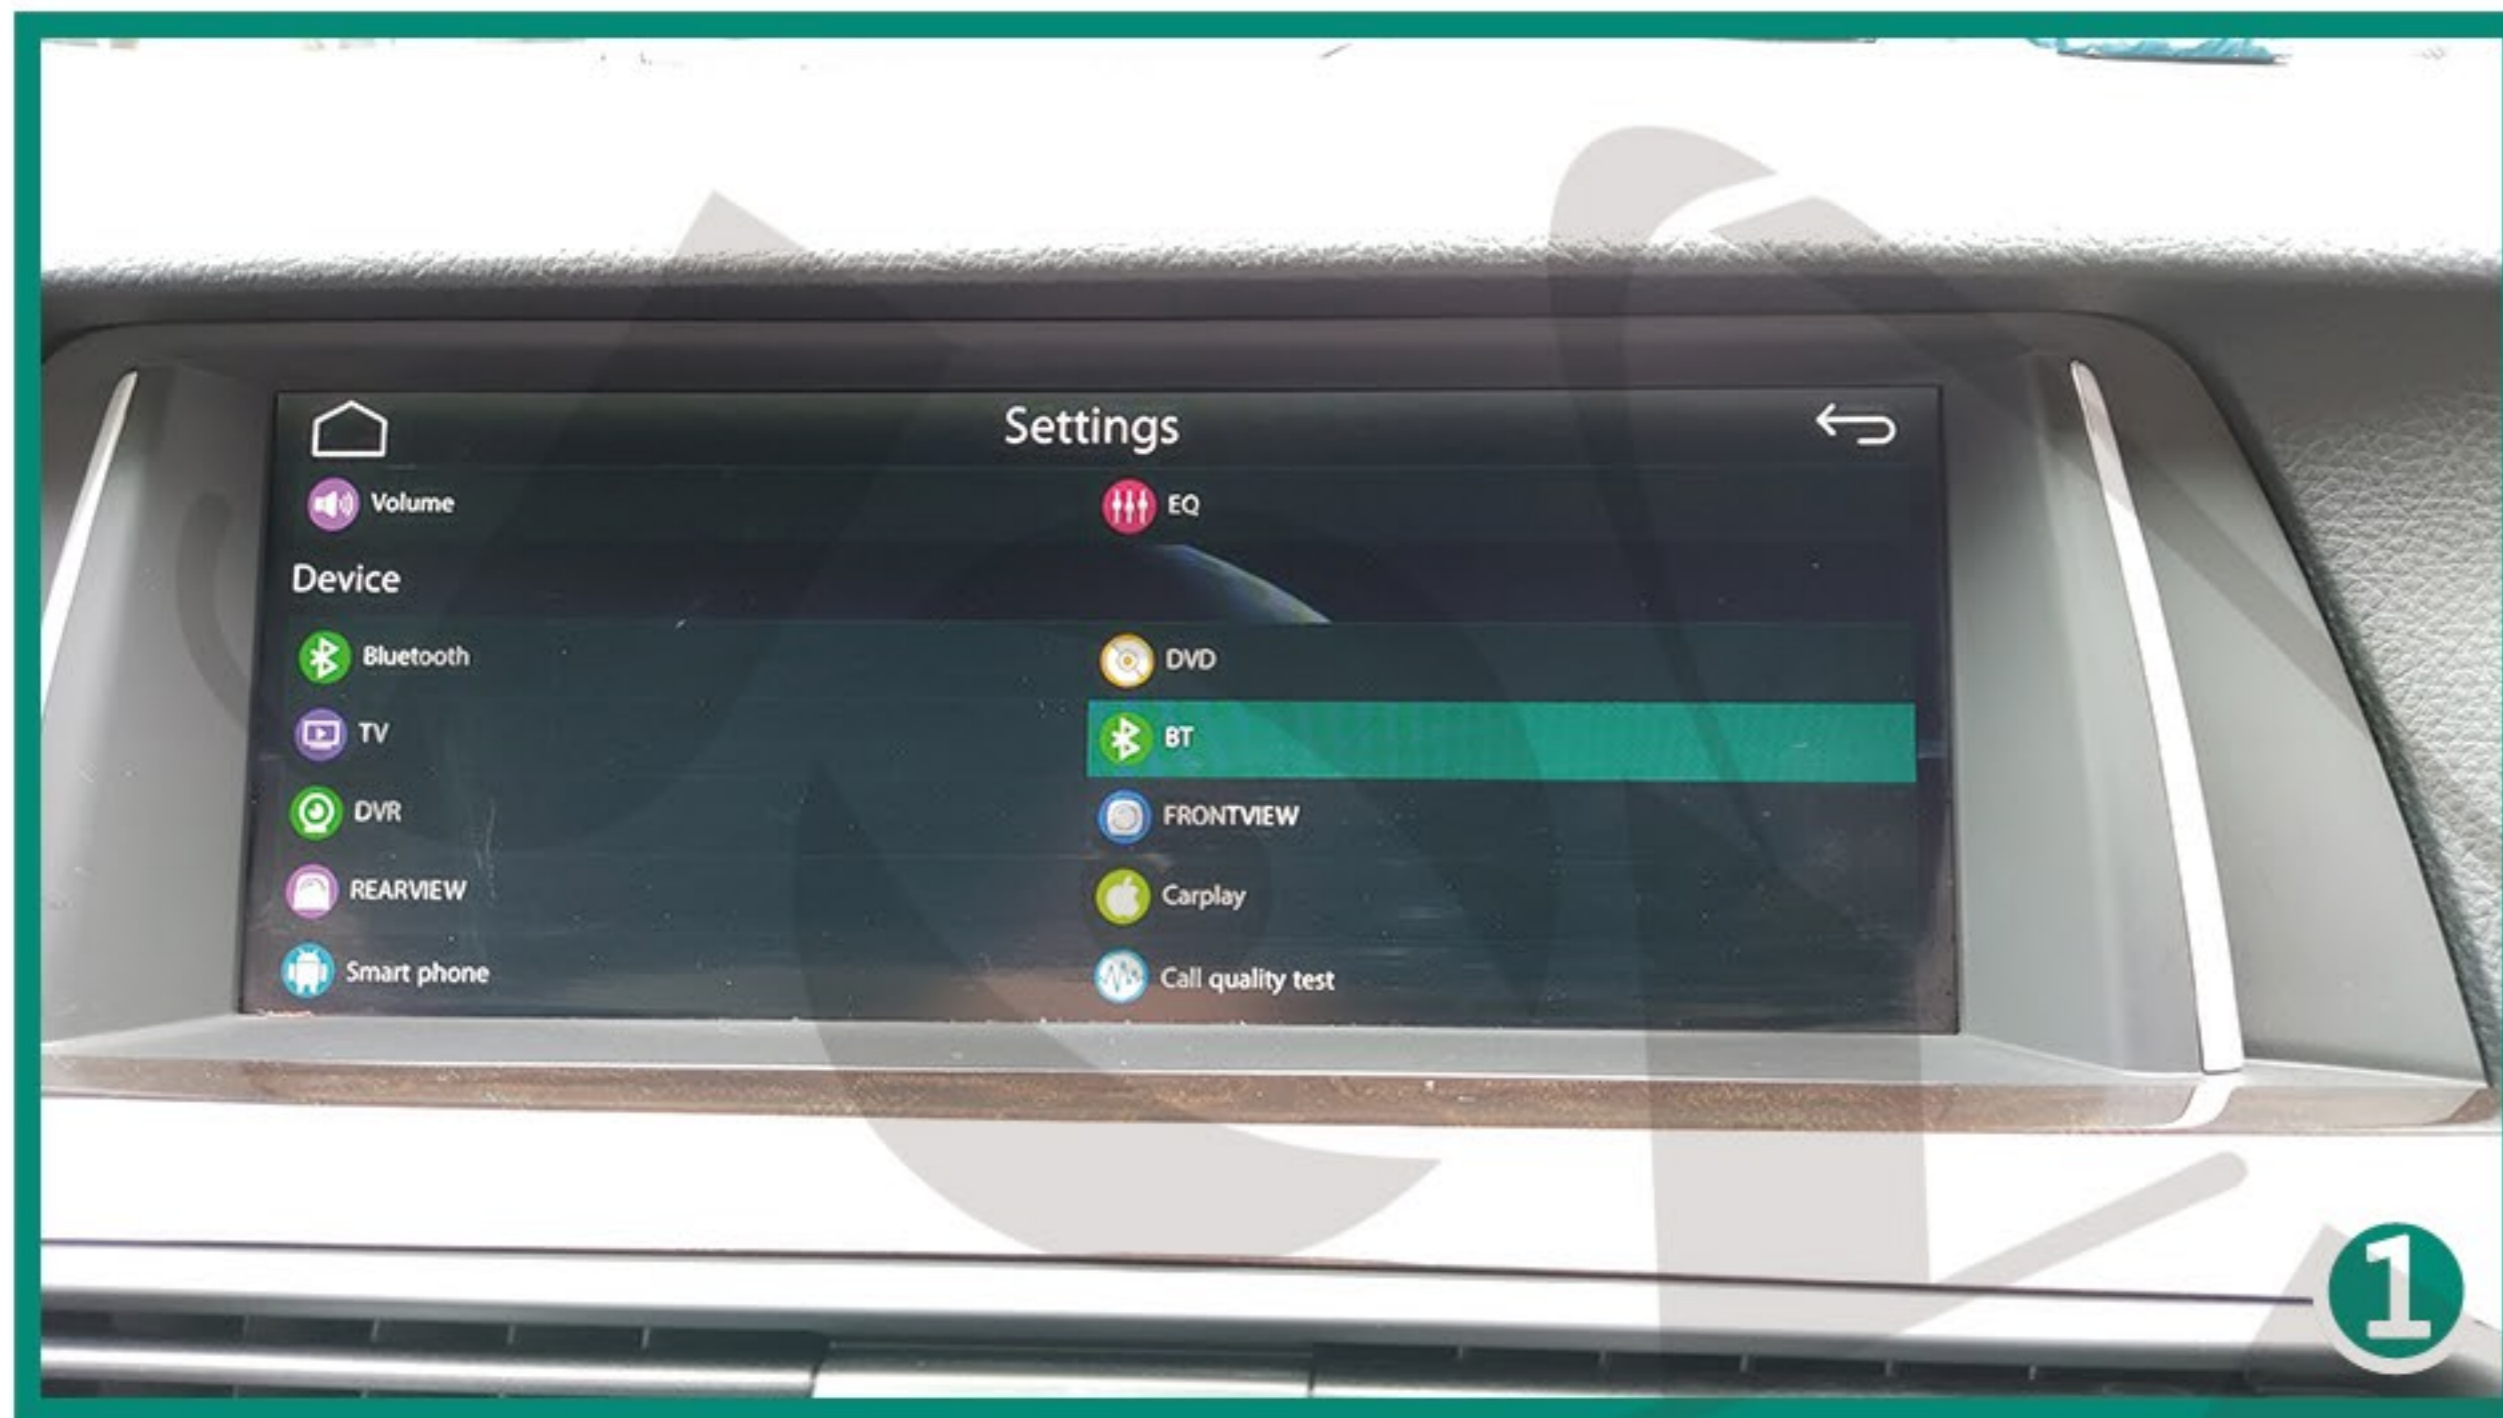

JoyeAuto System Setup Description

Main Menu - Press car brand icon

Language - 11 different language for option

Information - JoyeAuto system verion

Display - settings for screen brightness, Hue...

Volume - Settings for system Master volume

Wallpaper - Settings for wallpaper option

Update - for JoyeAuto system upgrade

EQ - Audio quality settings for Media play

DVD - for future extension, turn it OFF!

BT - No function, turn it OFF

FRONTVIEW - turn it OFF

Carplay - Enter password "1123", select car brand icon and RHD carplay menu

Call quality test - settings for phone call quality