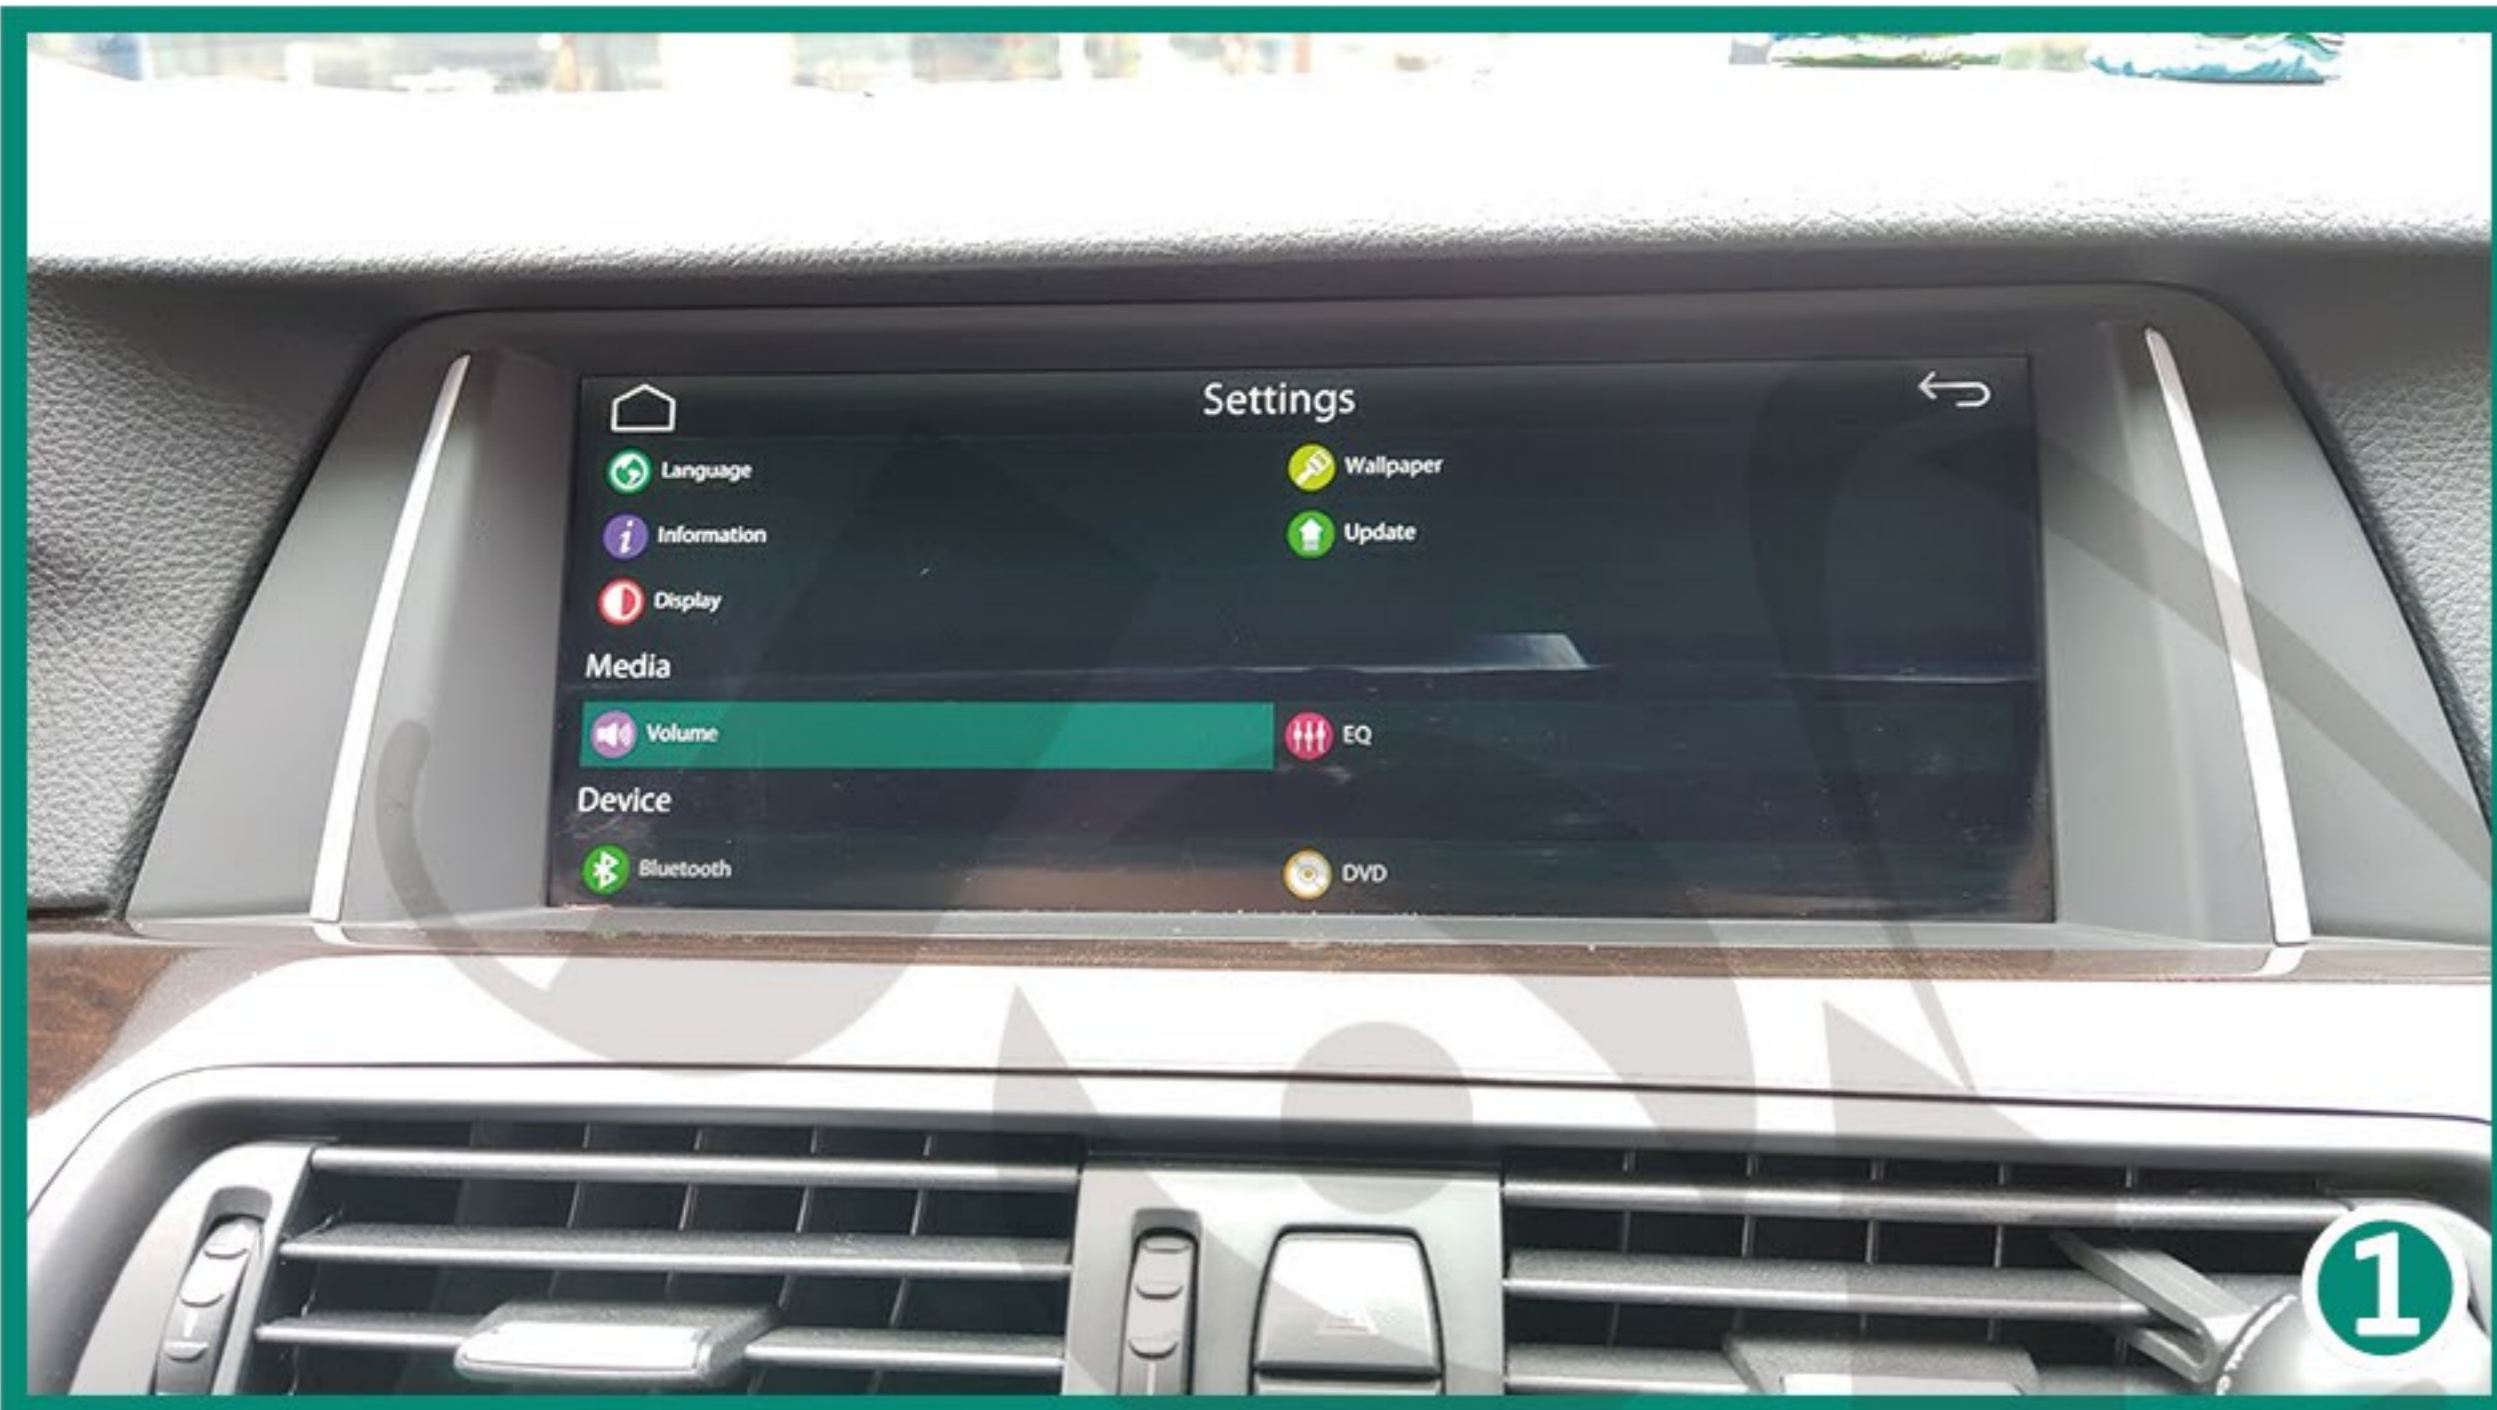

JoyeAuto System Setup Description

Main Menu - Press car brand icon

Language - 11 different language for option

Information - JoyeAuto system verion

Display - settings for screen brightness, Hue...

Volume - Settings for system Master volume

Bluetooth - Pairing for wireless connection with the phone

TV - for future extension, turn it OFF

DVR - for future extension, turn it OFF!

REARVIEW - Select guideline for aftermarket camera

Smart phone - for functions option and system reboot