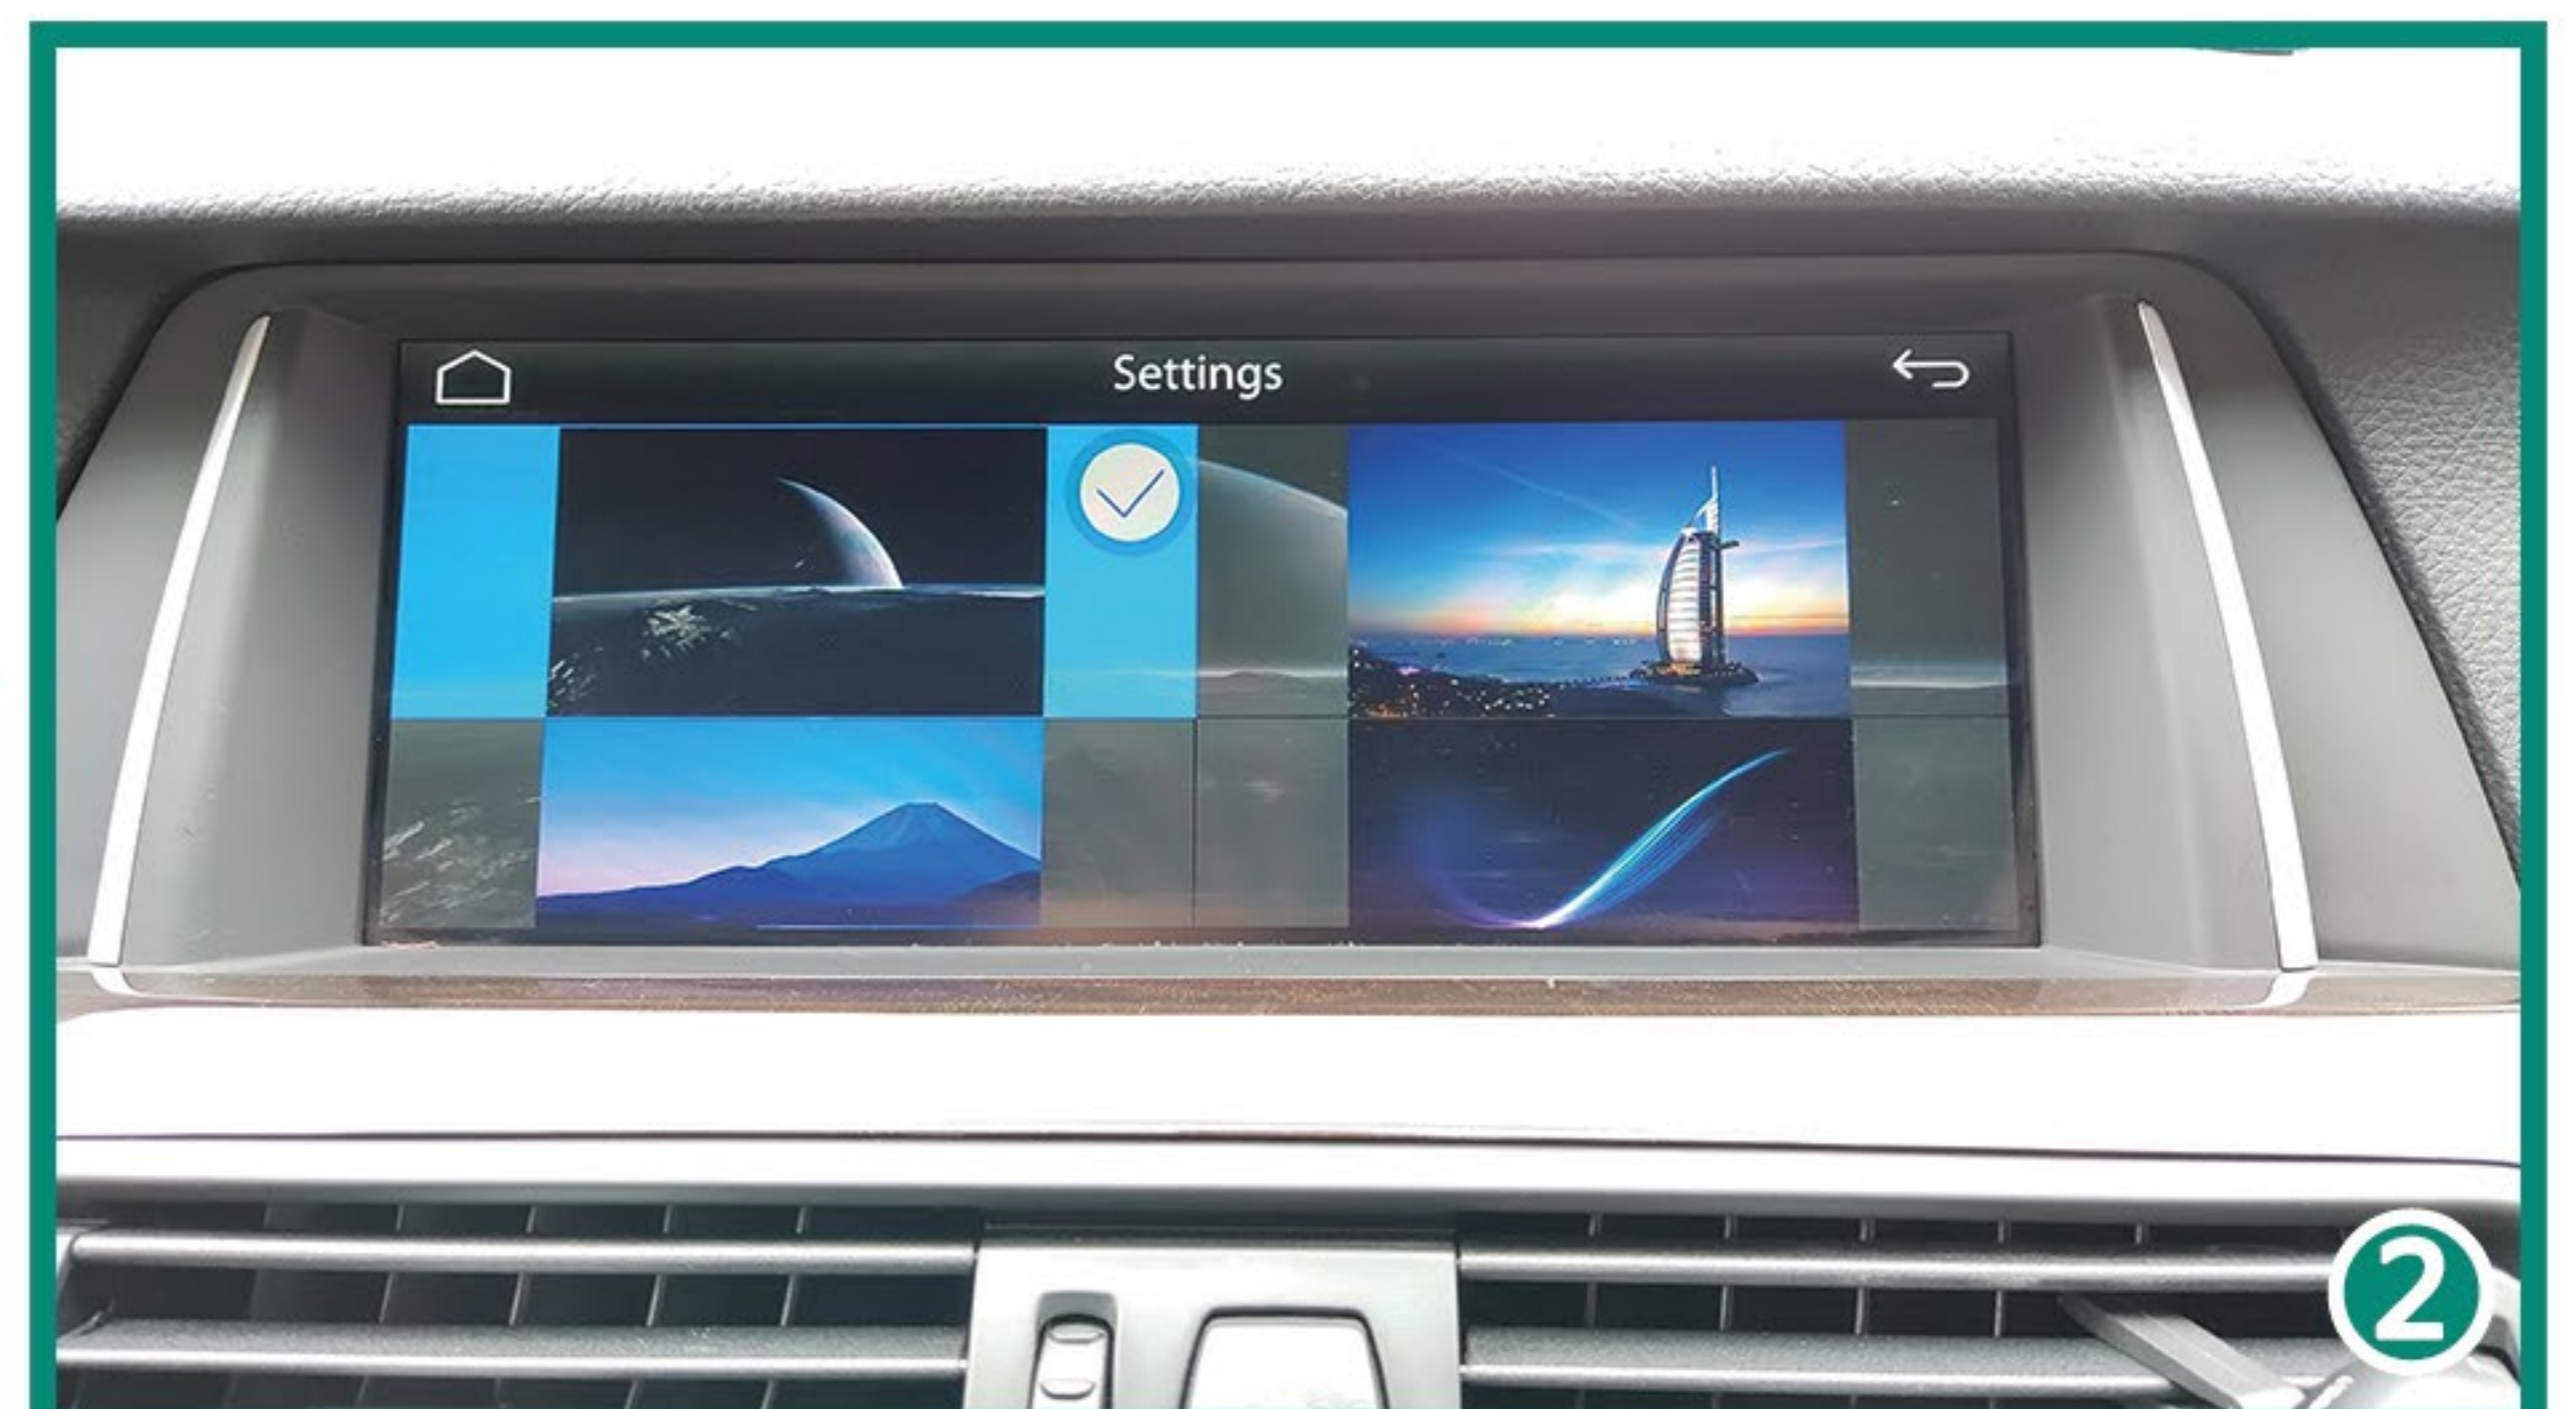

Wallpaper - Settings for wallpaper option