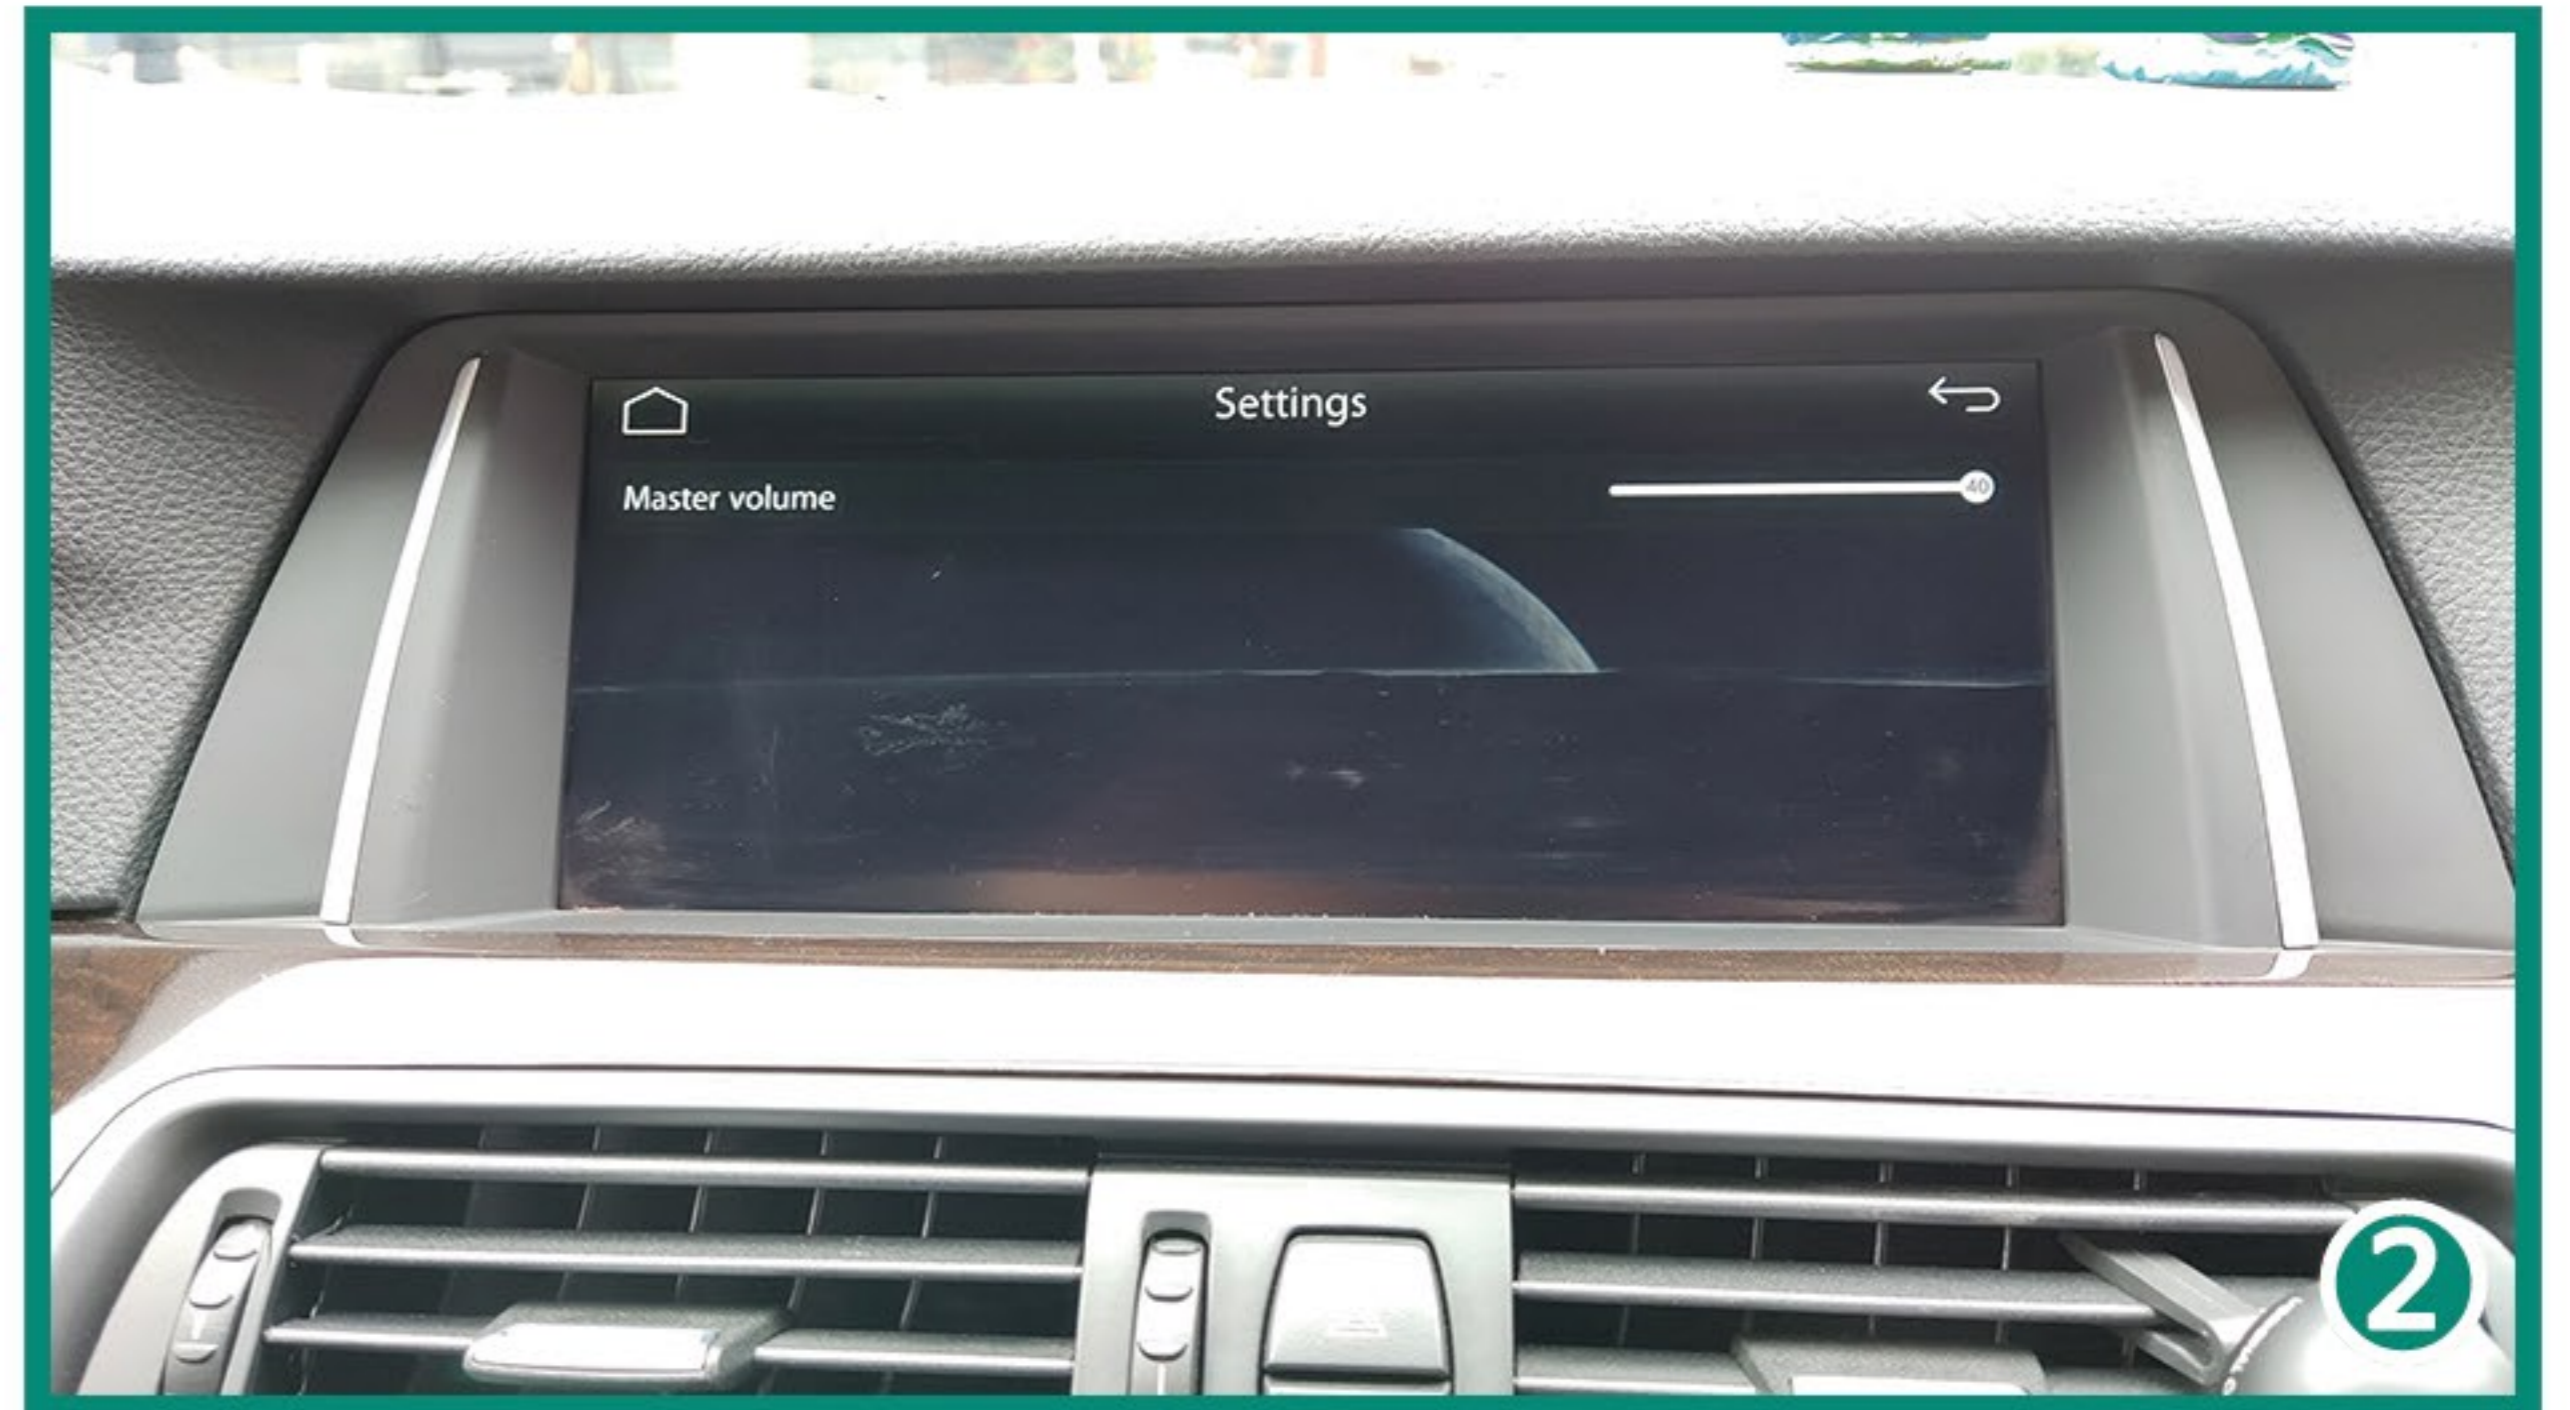

JoyeAuto System Setup Description

Main Menu - Press car brand icon

Language - 11 different language for option

Information - JoyeAuto system verion

Display - settings for screen brightness, Hue...

Volume - Settings for system Master volume

Bluetooth - Pairing for wireless connection with the phone

TV - for future extension, turn it OFF

DVR - for future extension, turn it OFF!

REARVIEW - Select guideline for aftermarket camera

Smart phone - for functions option and system reboot