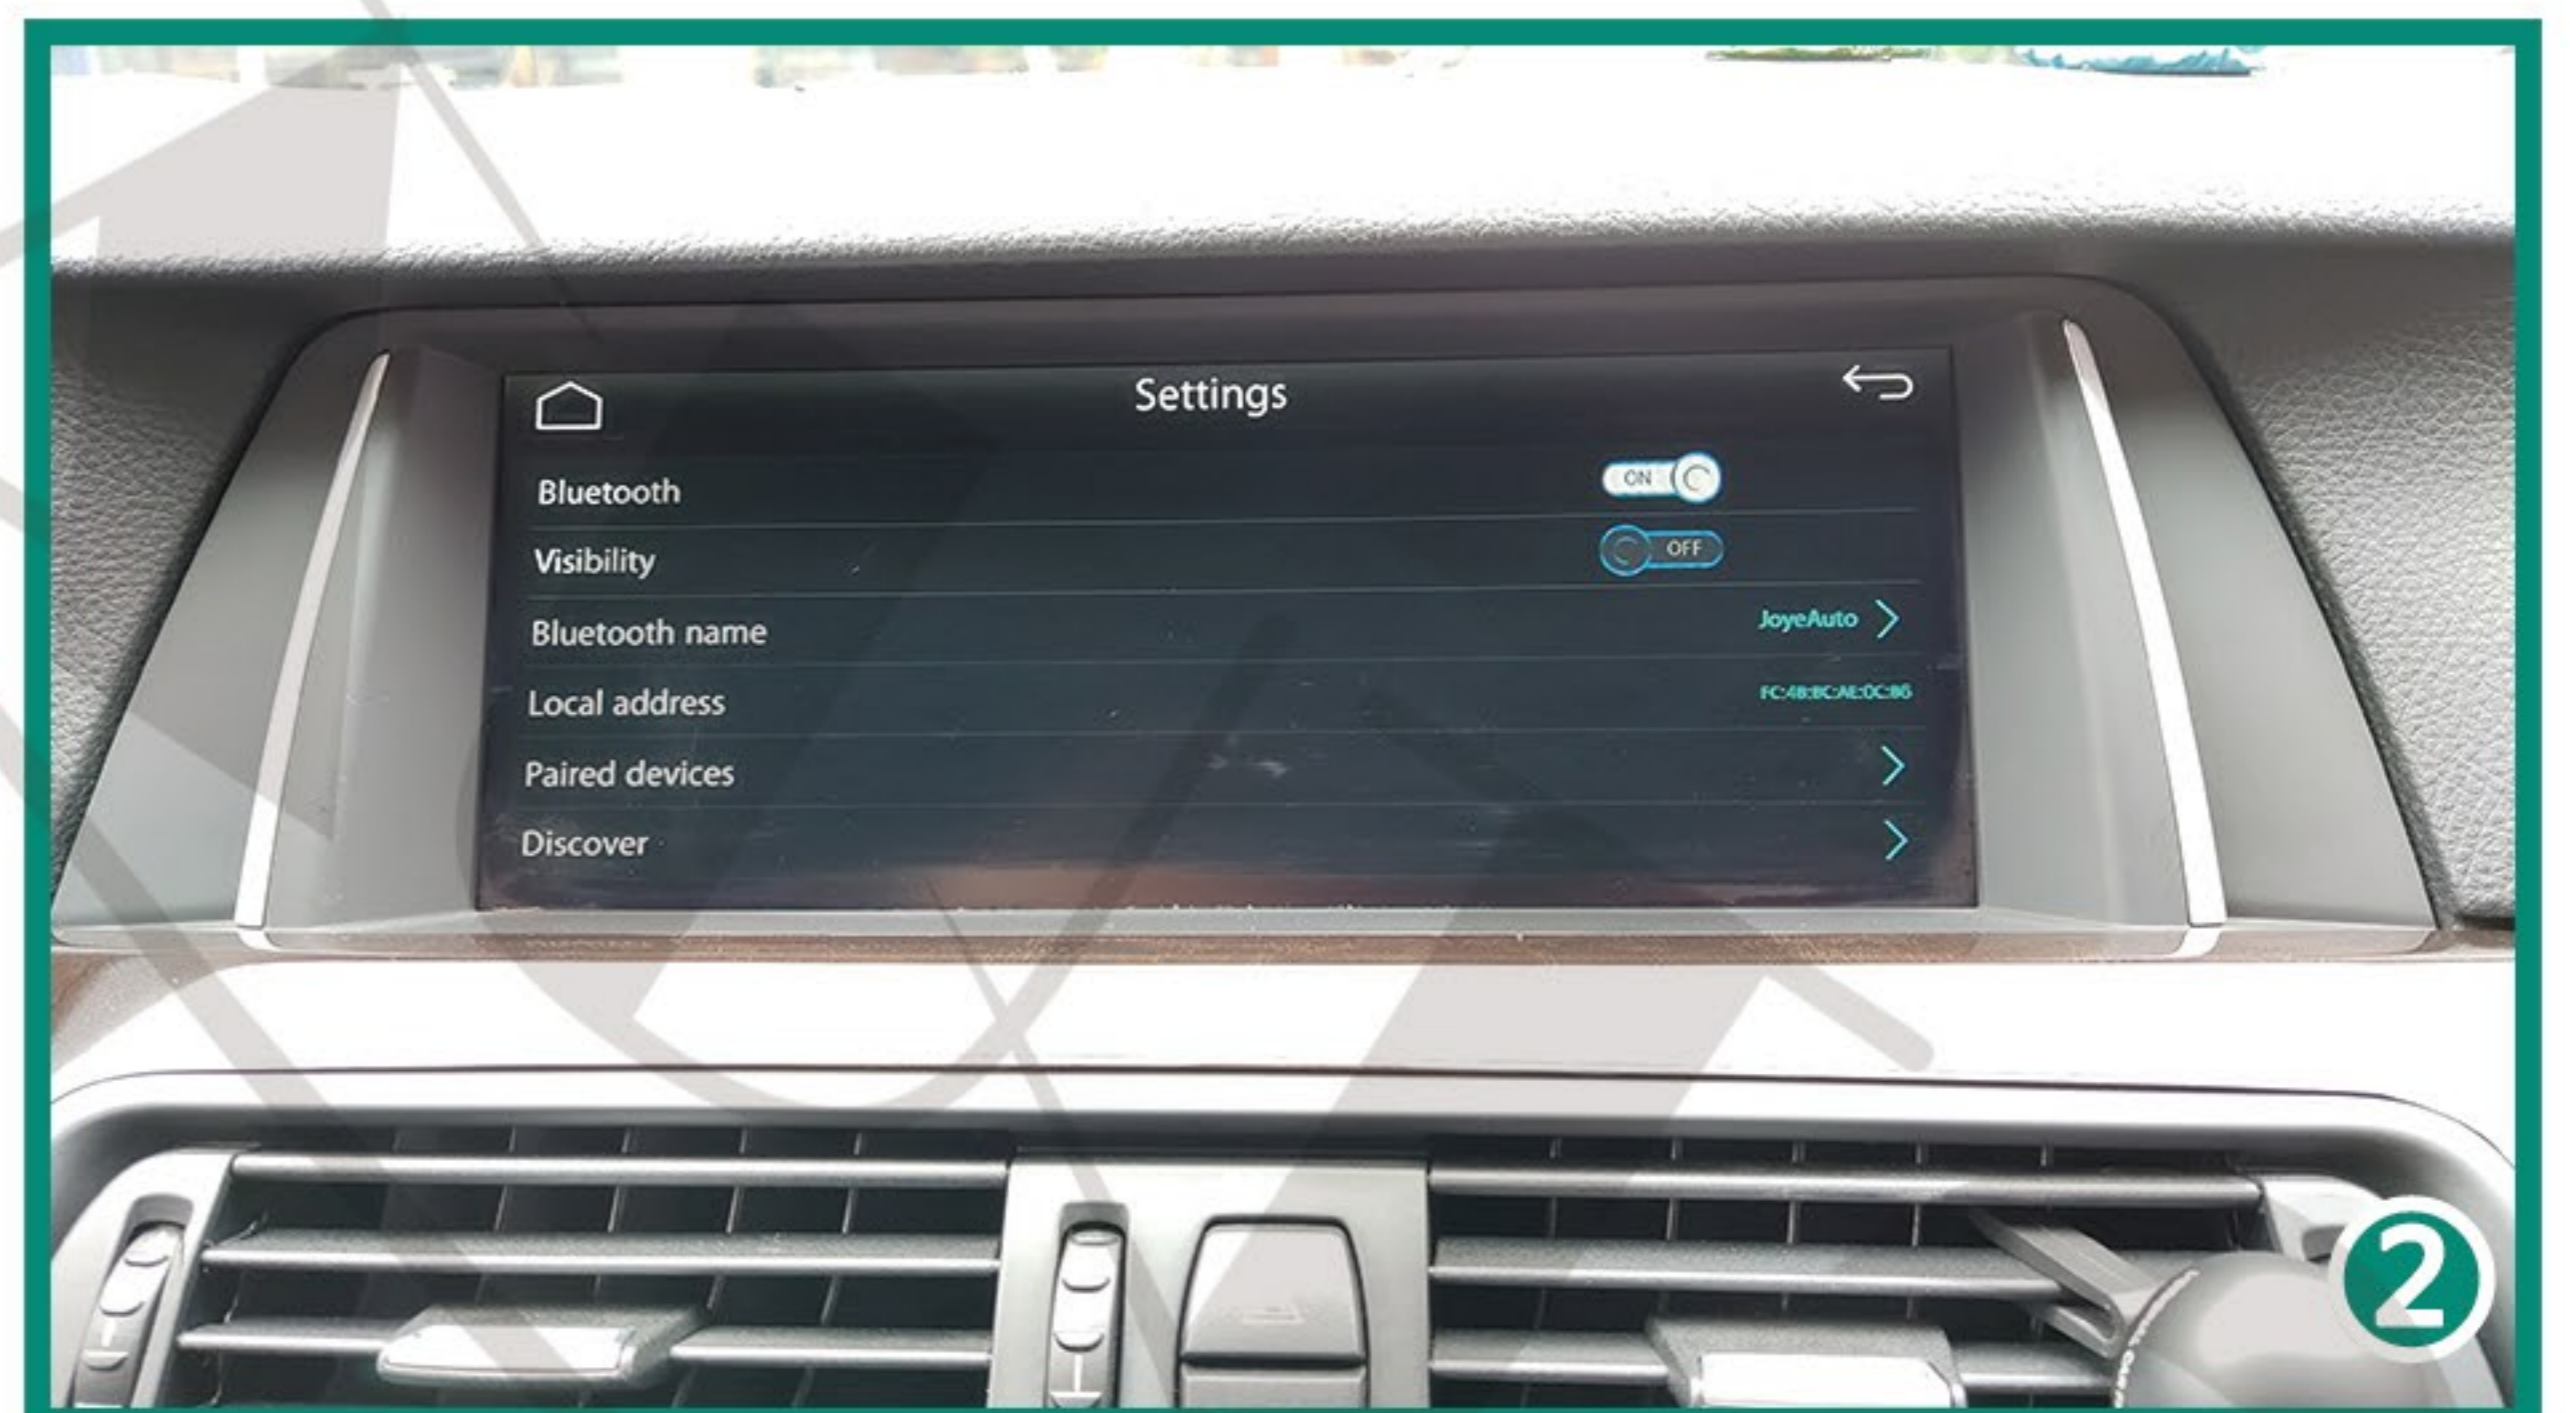

JoyeAuto System Setup Description

Main Menu - Press car brand icon

Language - 11 different language for option

Information - JoyeAuto system verion

Display - settings for screen brightness, Hue...

Volume - Settings for system Master volume

Bluetooth - Pairing for wireless connection with the phone

TV - for future extension, turn it OFF

DVR - for future extension, turn it OFF!

REARVIEW - Select guideline for aftermarket camera

Smart phone - for functions option and system reboot