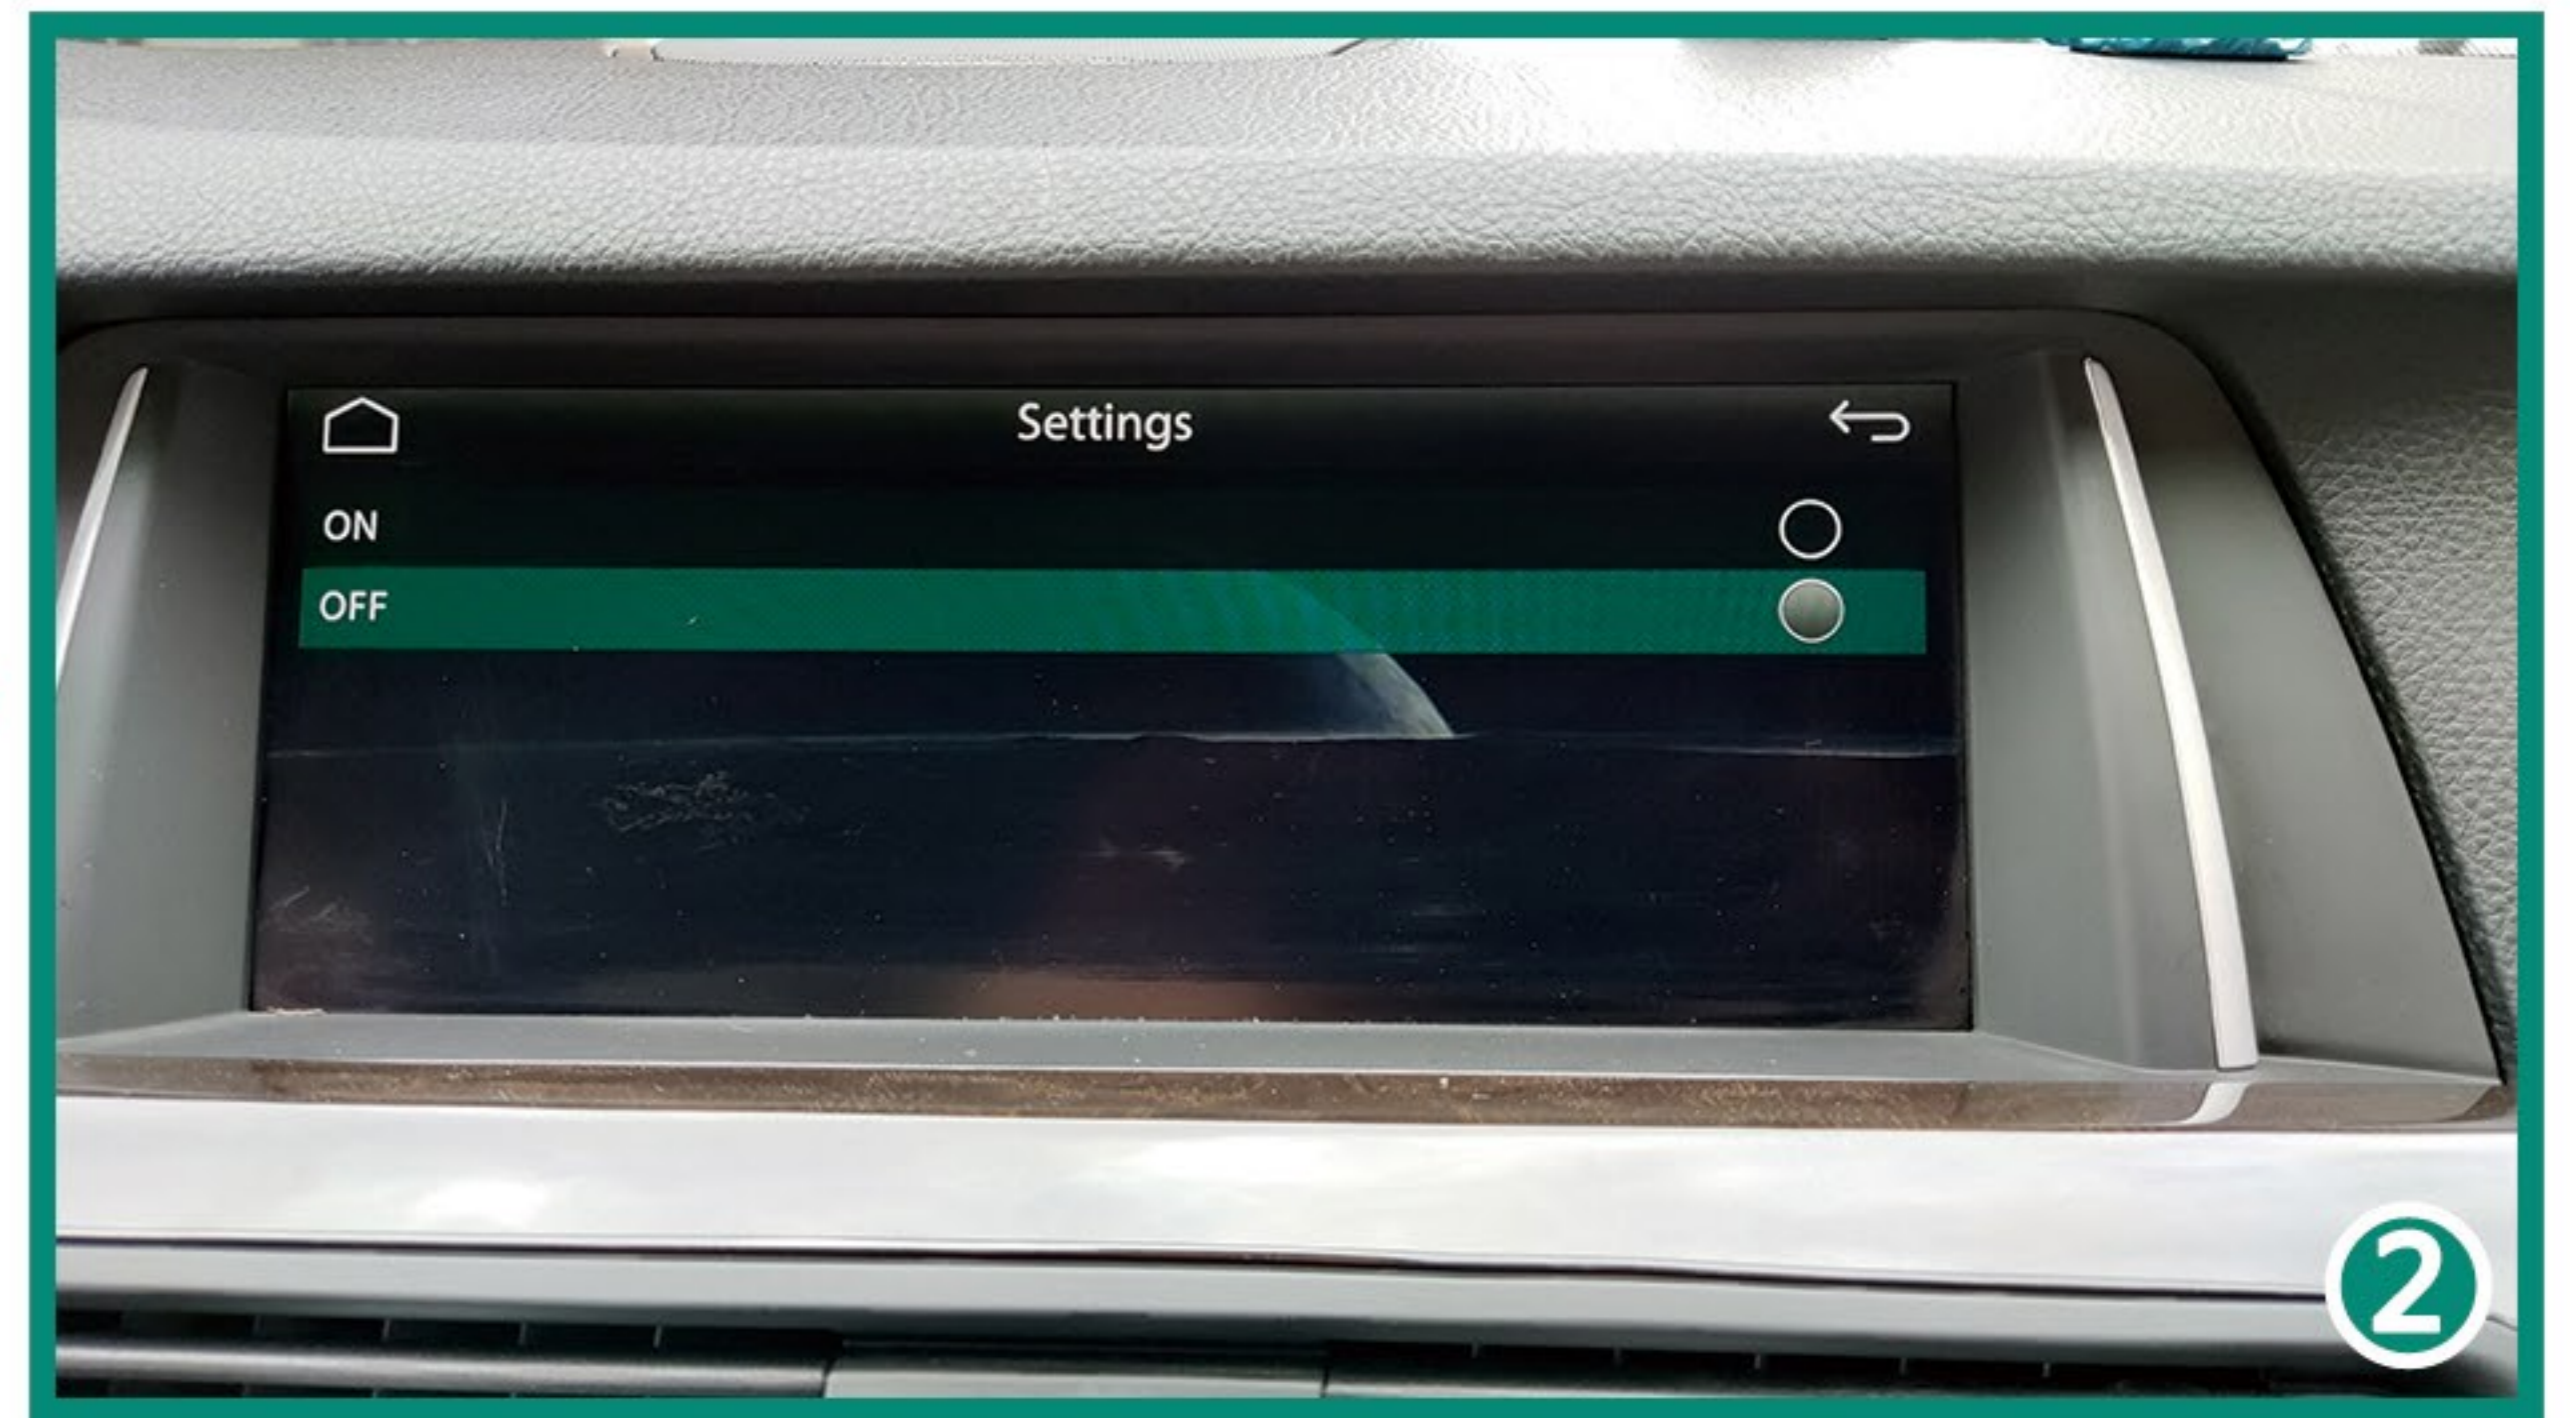

Wallpaper - Settings for wallpaper option

Update - for JoyeAuto system upgrade

EQ - Audio quality settings for Media play

DVD - for future extension, turn it OFF!

BT - No function, turn it OFF

FRONTVIEW - turn it OFF