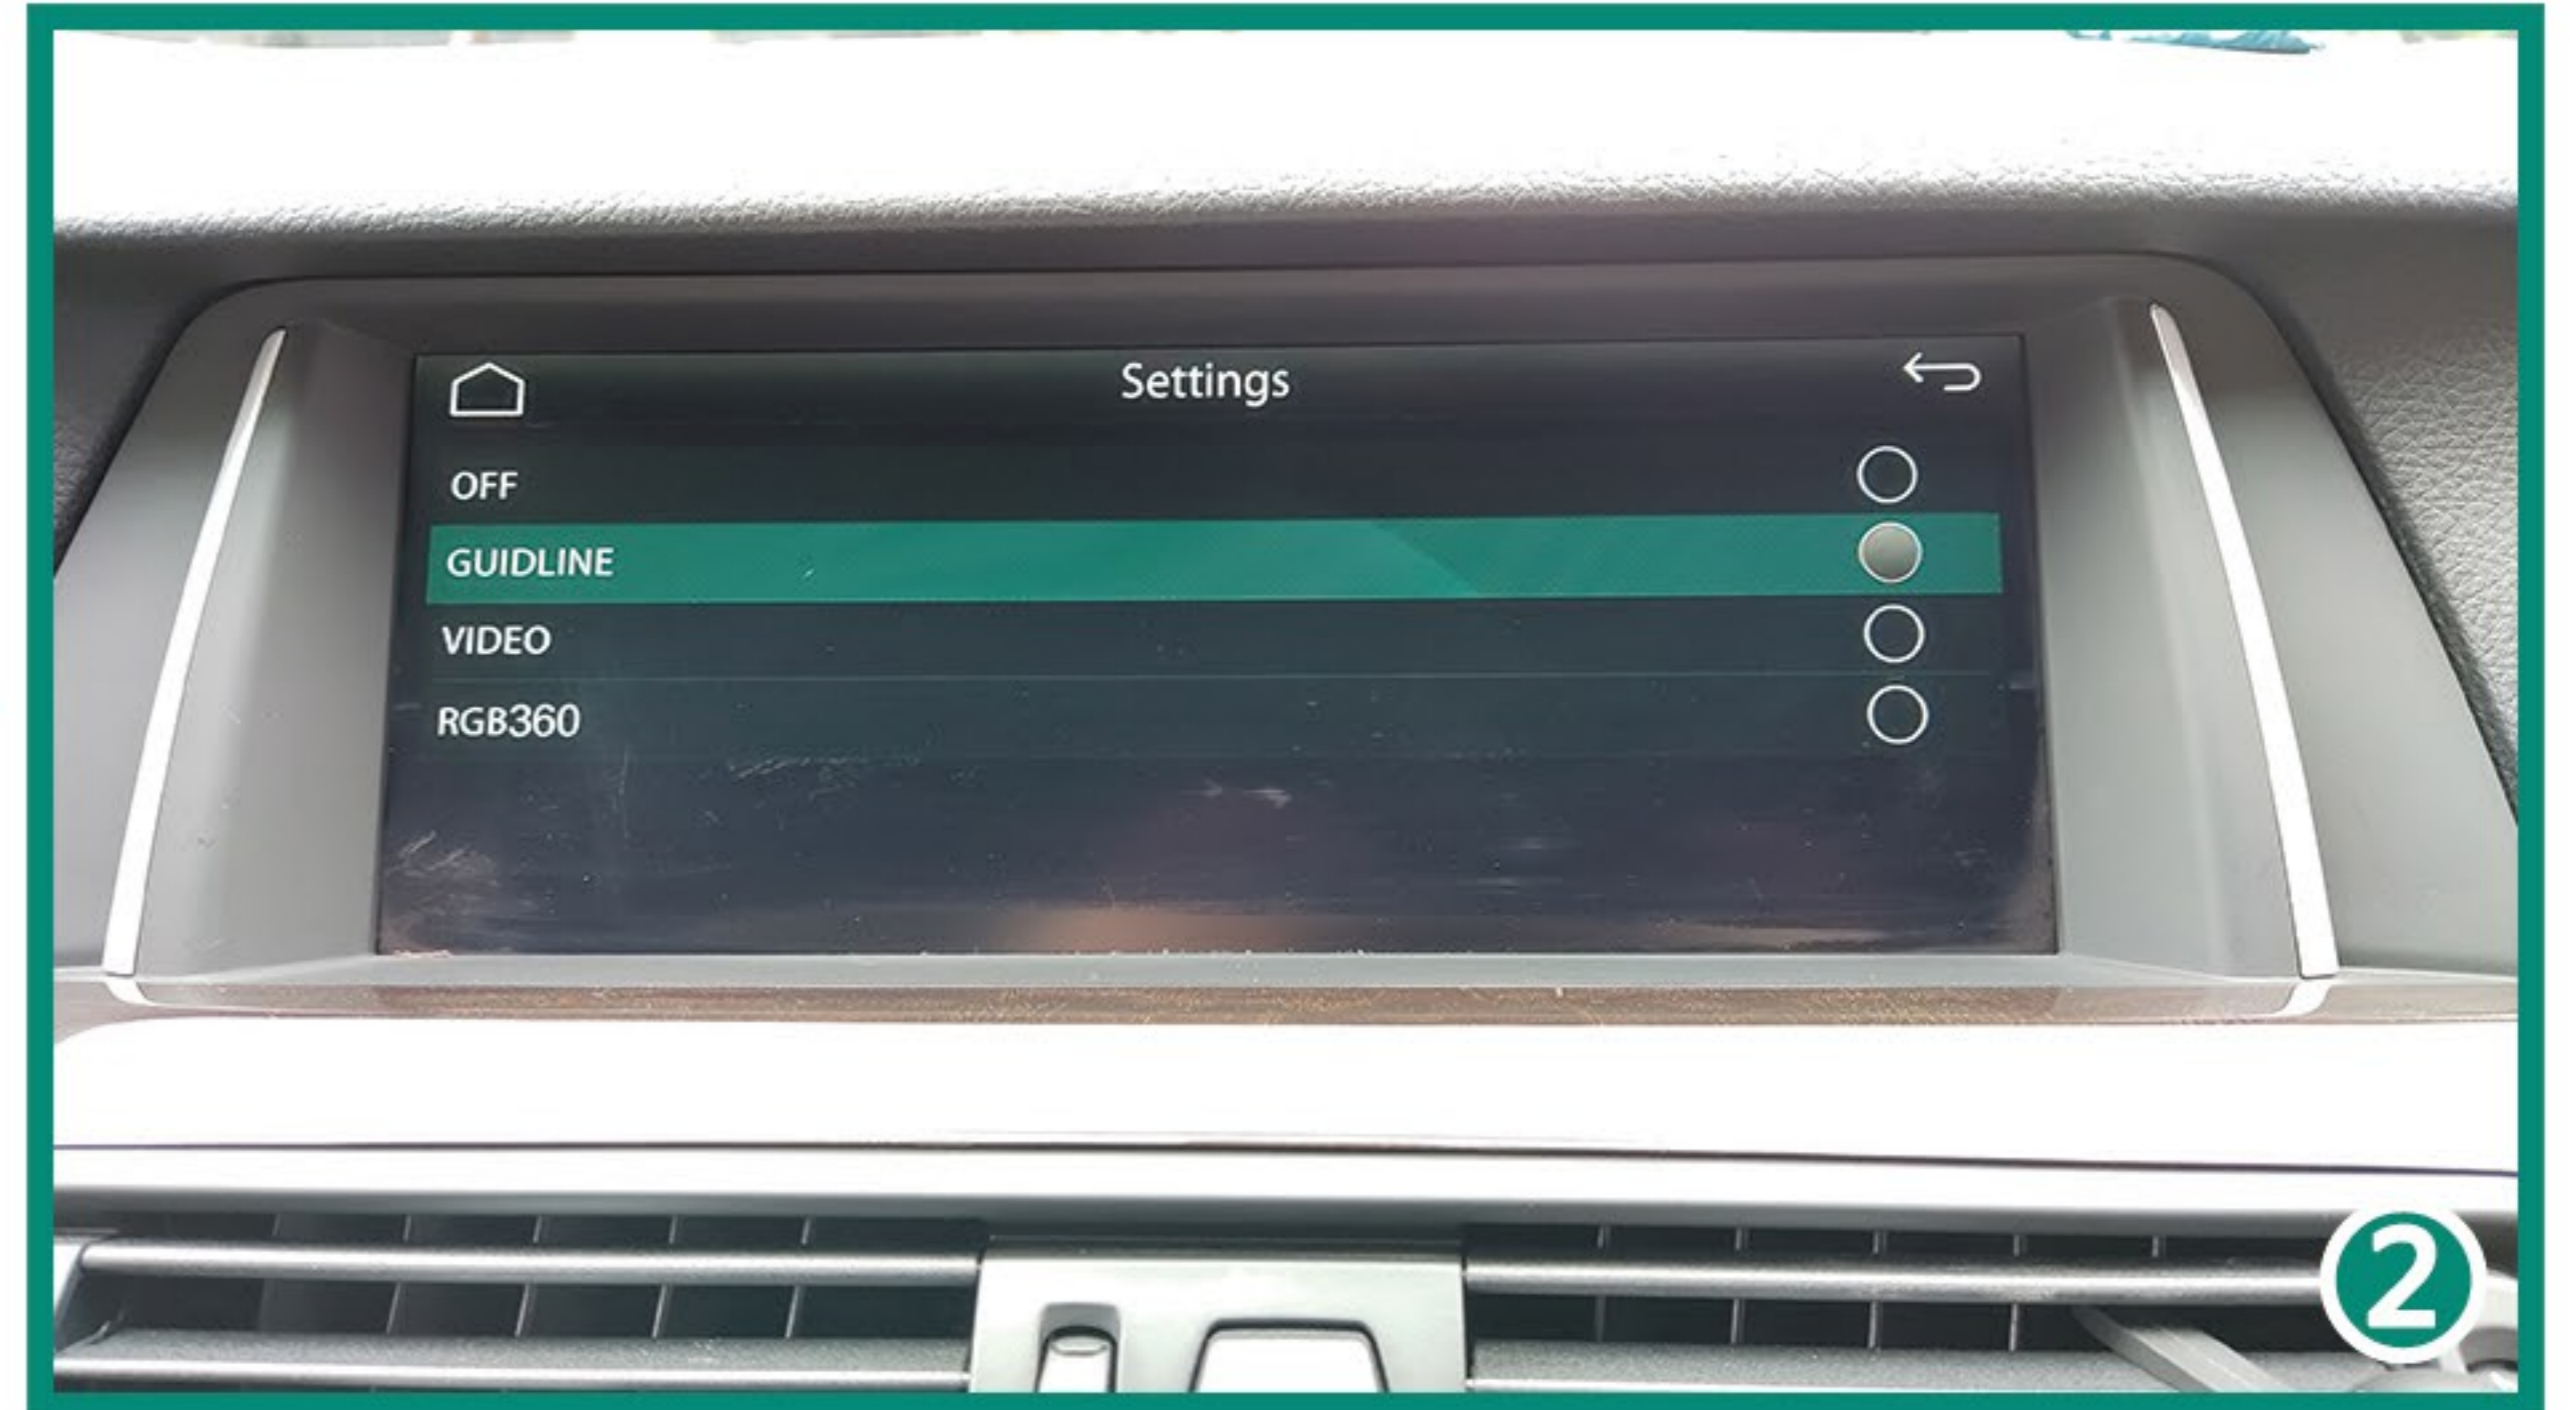

JoyeAuto System Setup Description

Main Menu - Press car brand icon

Language - 11 different language for option

Information - JoyeAuto system verion

Display - settings for screen brightness, Hue...

Volume - Settings for system Master volume

Bluetooth - Pairing for wireless connection with the phone

TV - for future extension, turn it OFF

DVR - for future extension, turn it OFF!

REARVIEW - Select guideline for aftermarket camera

Smart phone - for functions option and system reboot