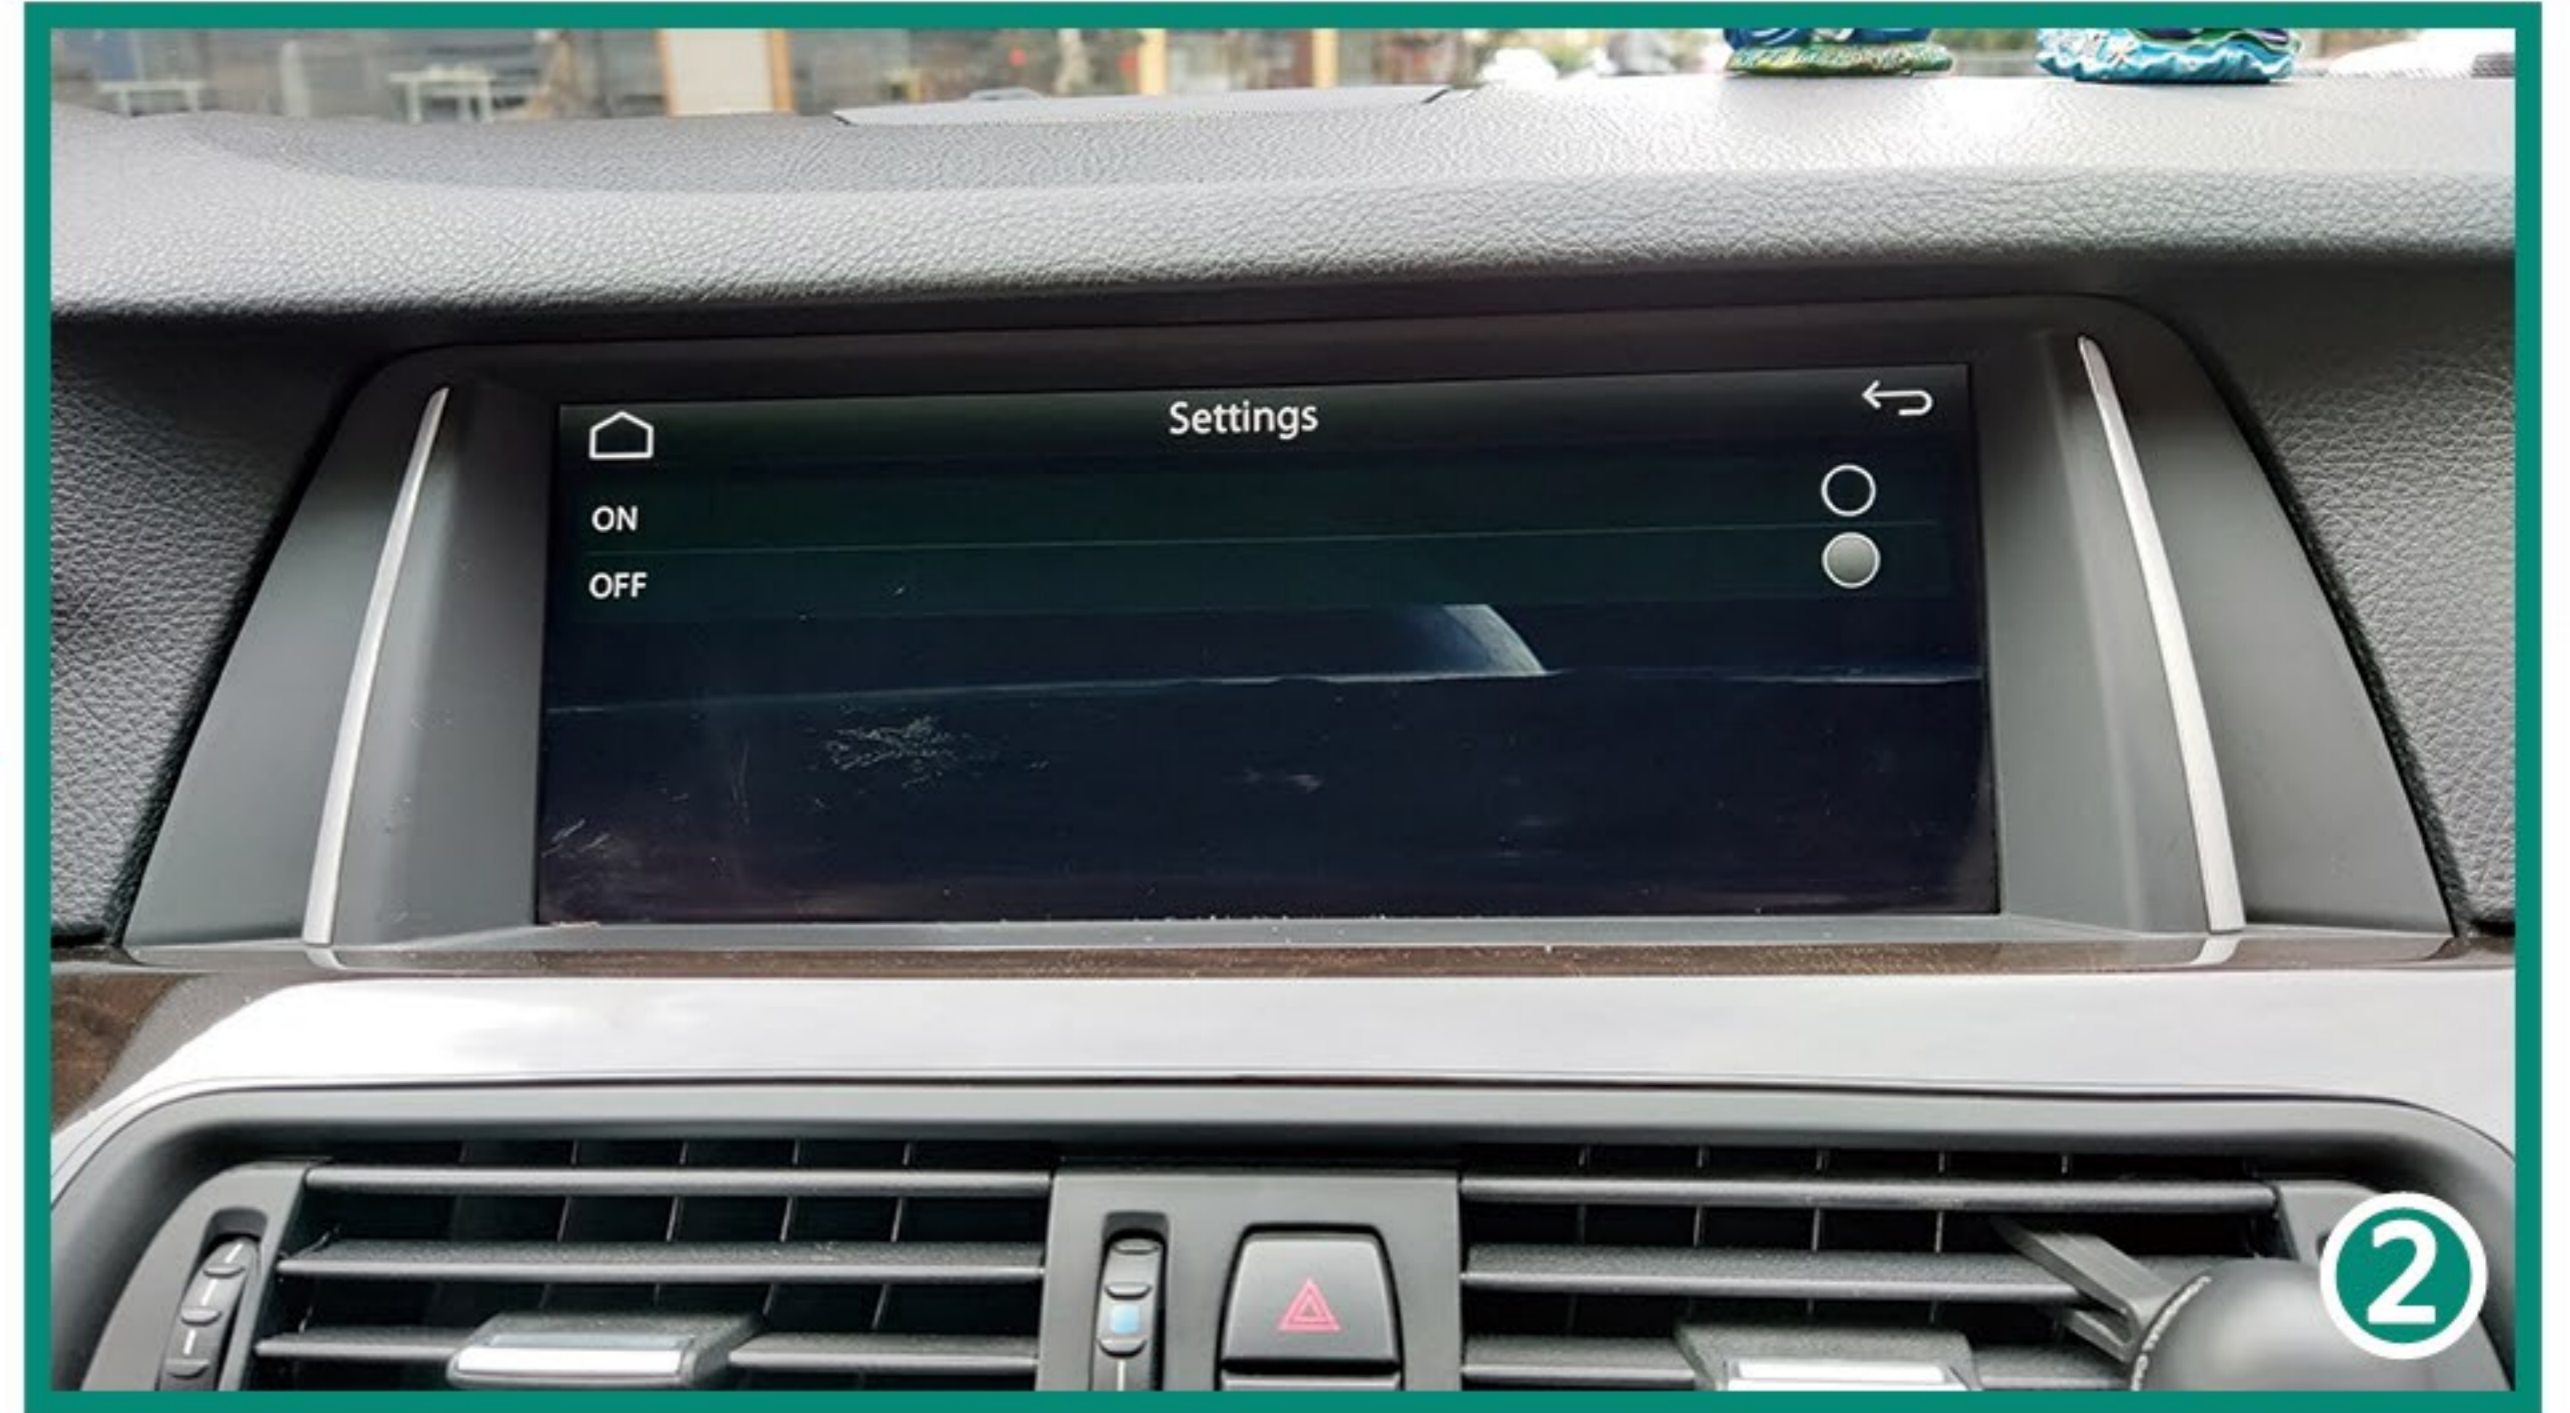

JoyeAuto System Setup Description

Main Menu - Press car brand icon

Language - 11 different language for option

Information - JoyeAuto system verion

Display - settings for screen brightness, Hue...

Volume - Settings for system Master volume

Bluetooth - Pairing for wireless connection with the phone

TV - for future extension, turn it OFF

DVR - for future extension, turn it OFF!

REARVIEW - Select guideline for aftermarket camera

Smart phone - for functions option and system reboot