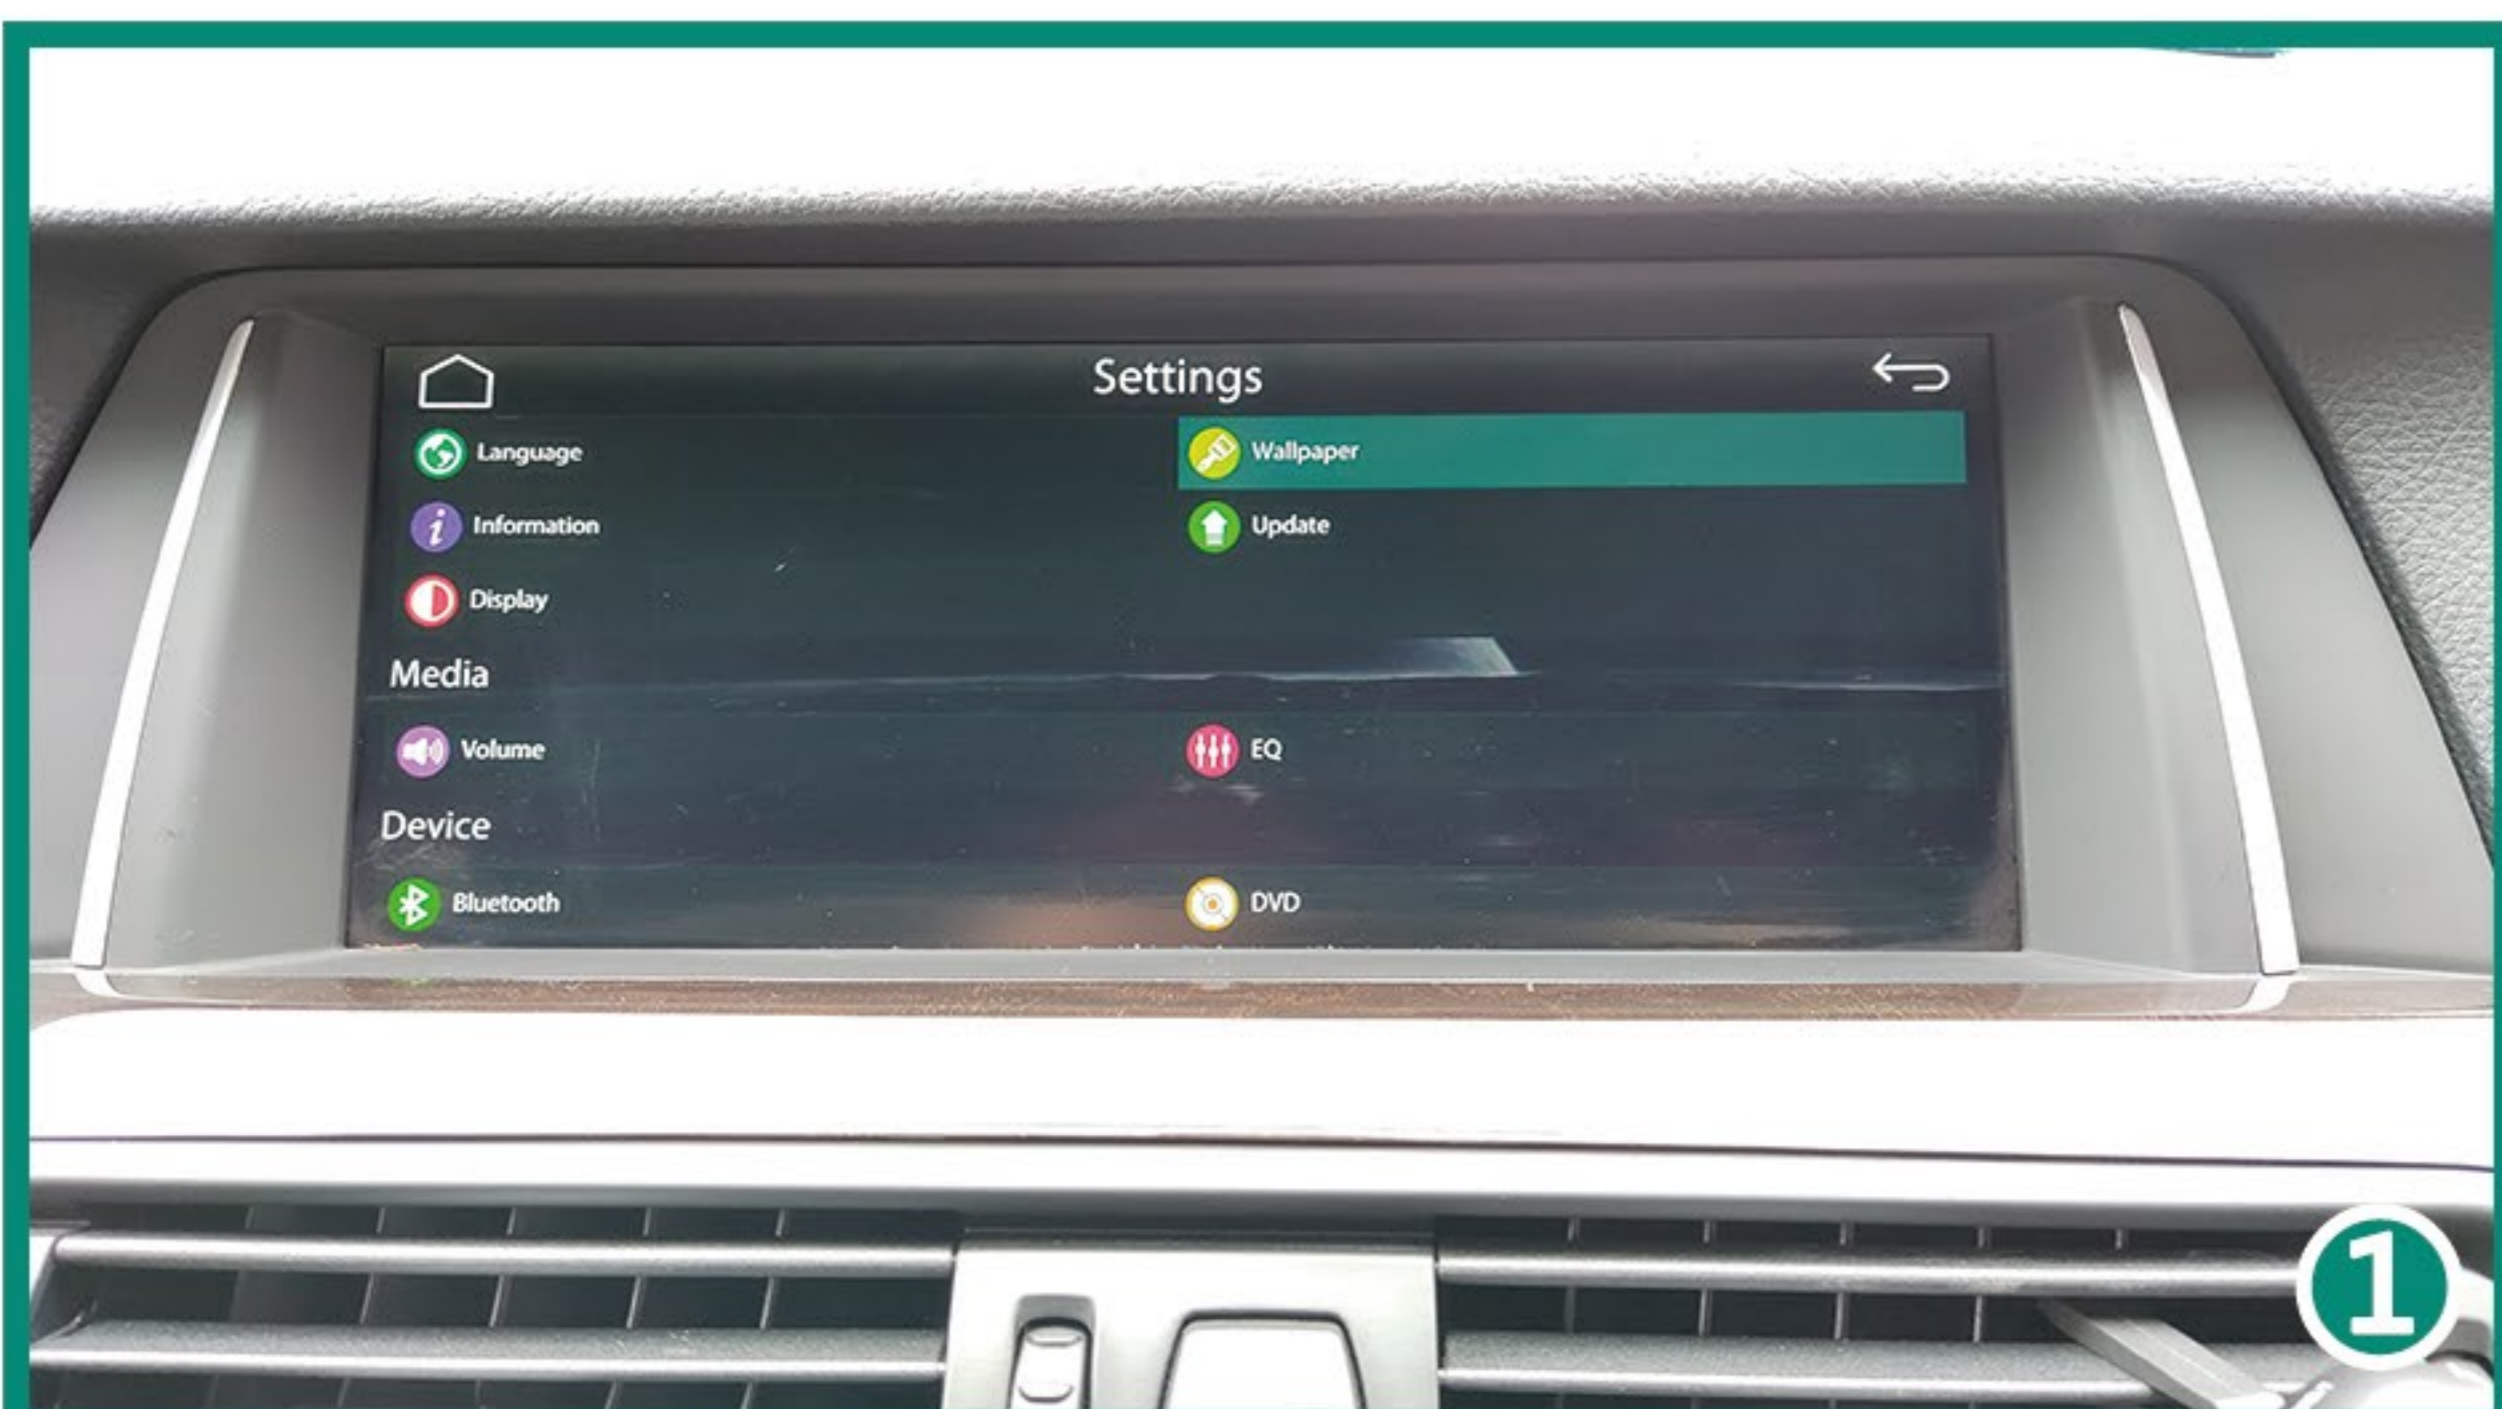

Wallpaper - Settings for wallpaper option