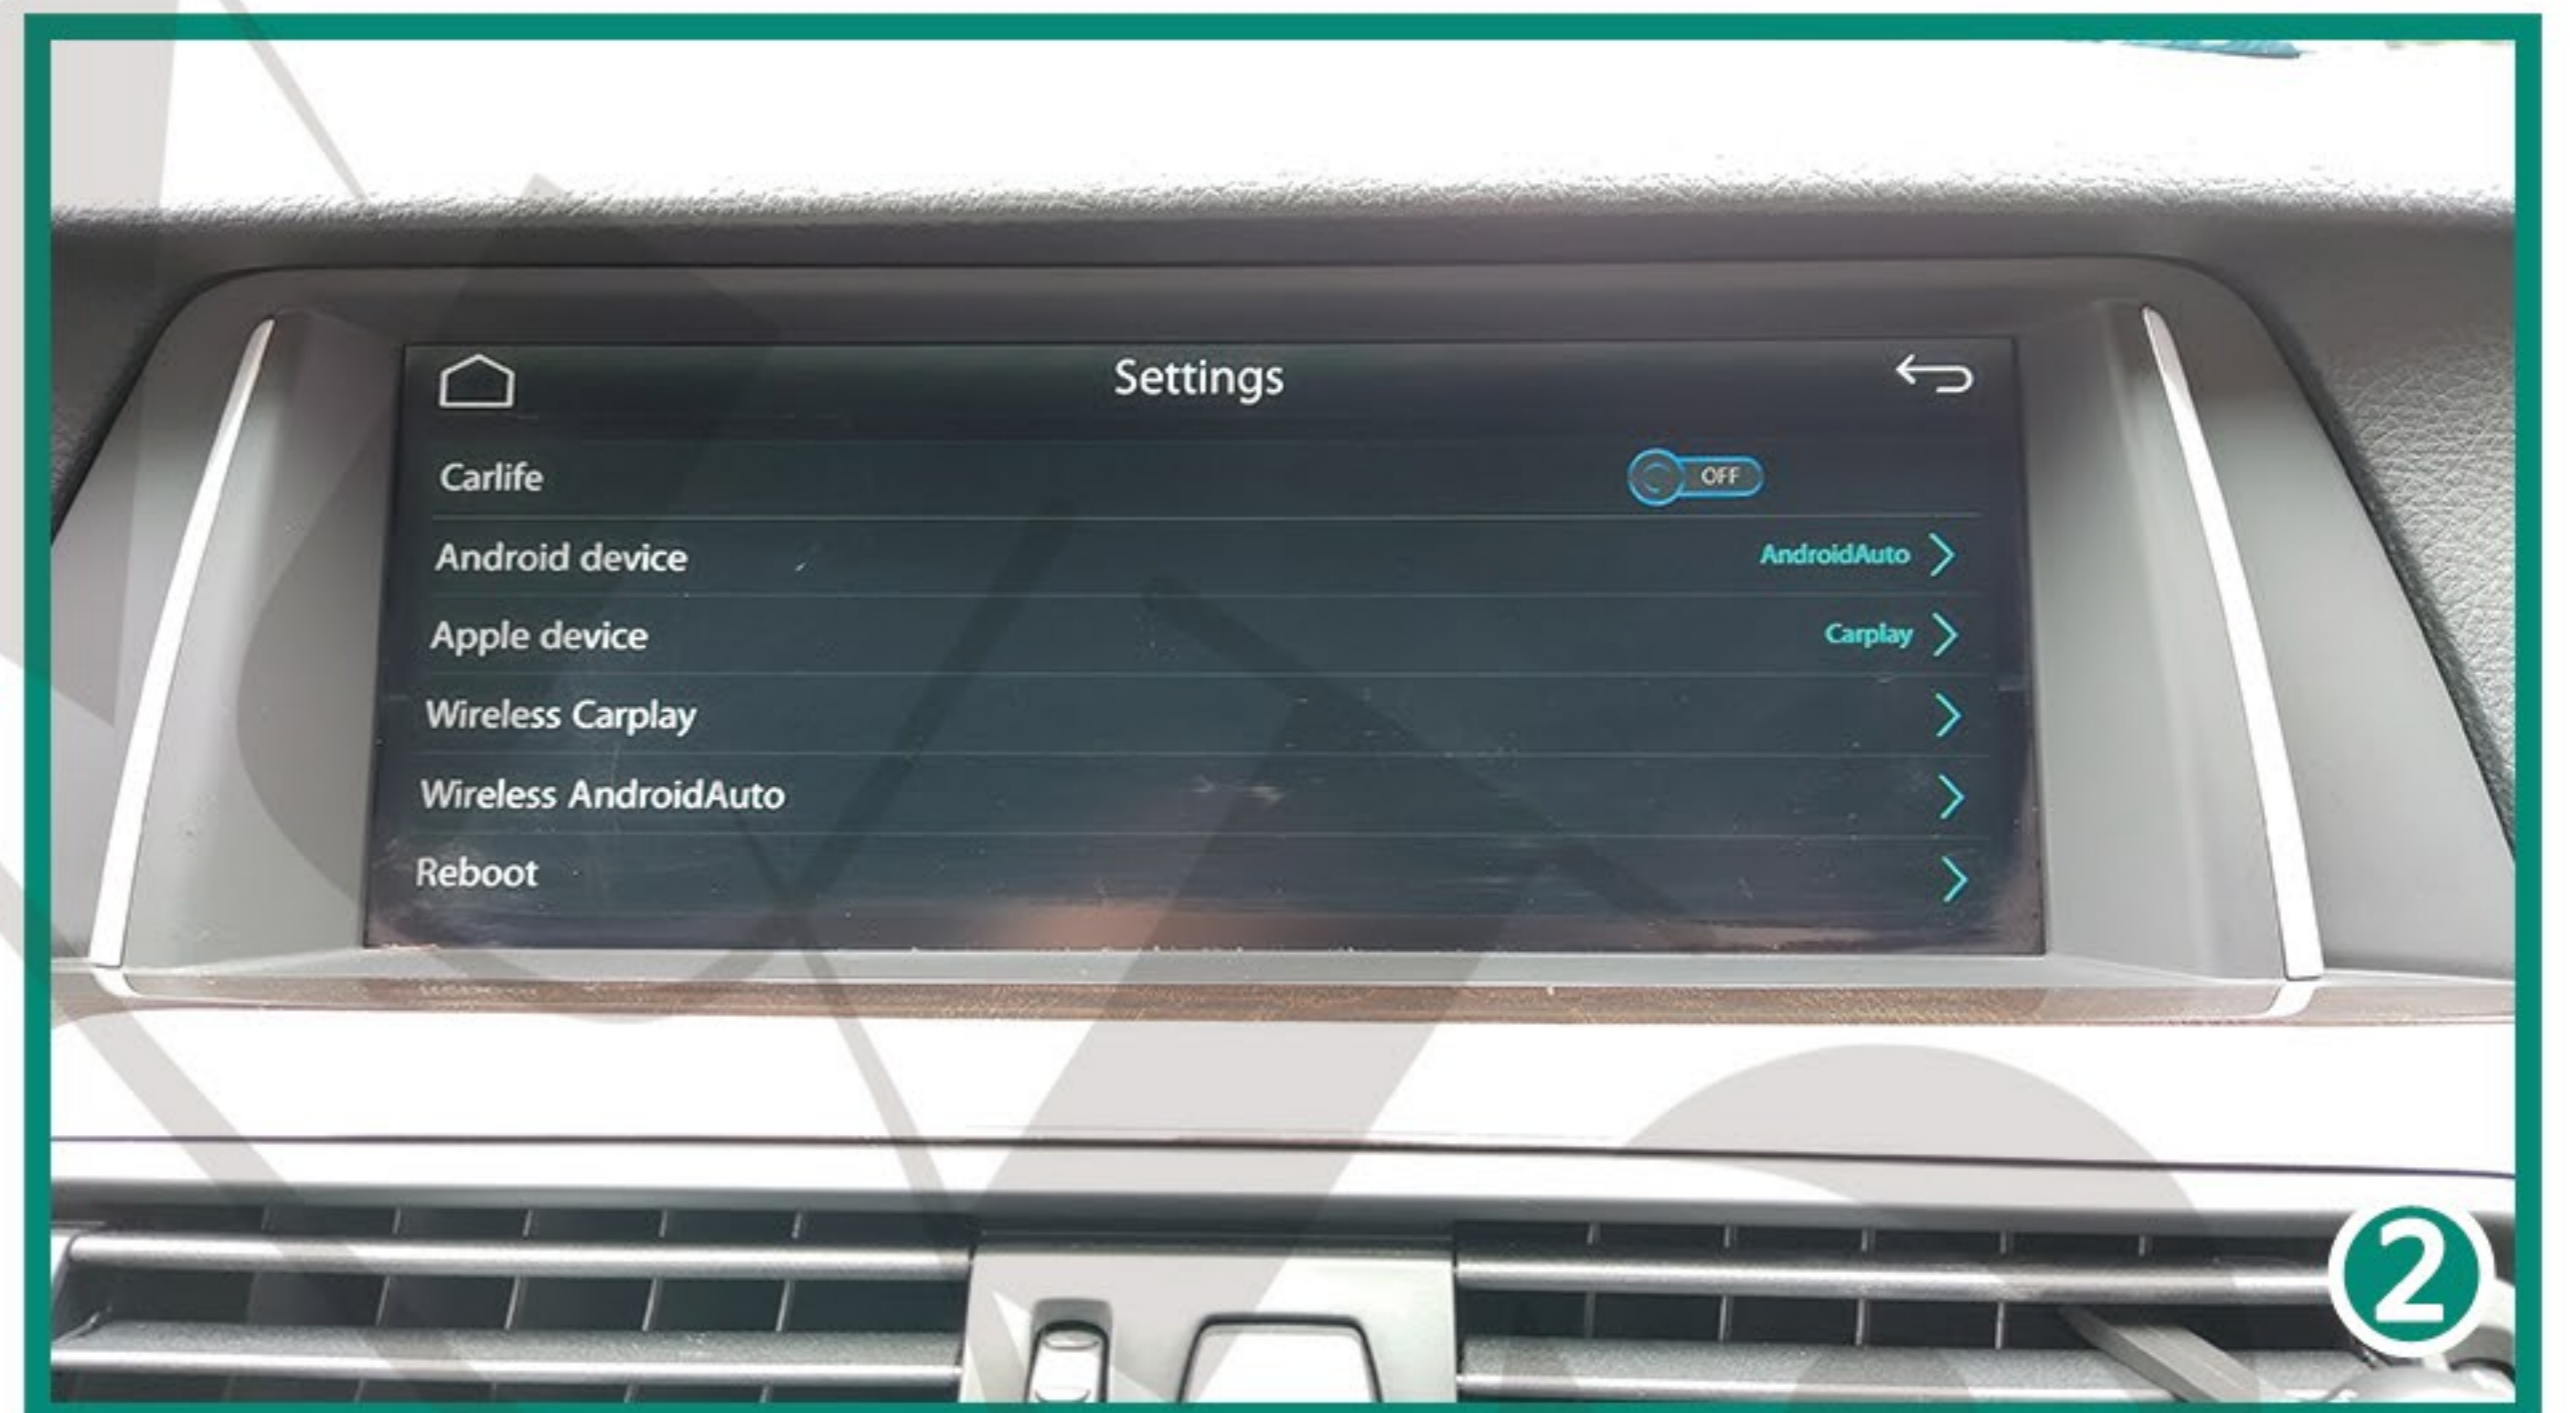

JoyeAuto System Setup Description

Main Menu - Press car brand icon

Language - 11 different language for option

Information - JoyeAuto system verion

Display - settings for screen brightness, Hue...

Volume - Settings for system Master volume

Bluetooth - Pairing for wireless connection with the phone

TV - for future extension, turn it OFF

DVR - for future extension, turn it OFF!

REARVIEW - Select guideline for aftermarket camera

Smart phone - for functions option and system reboot