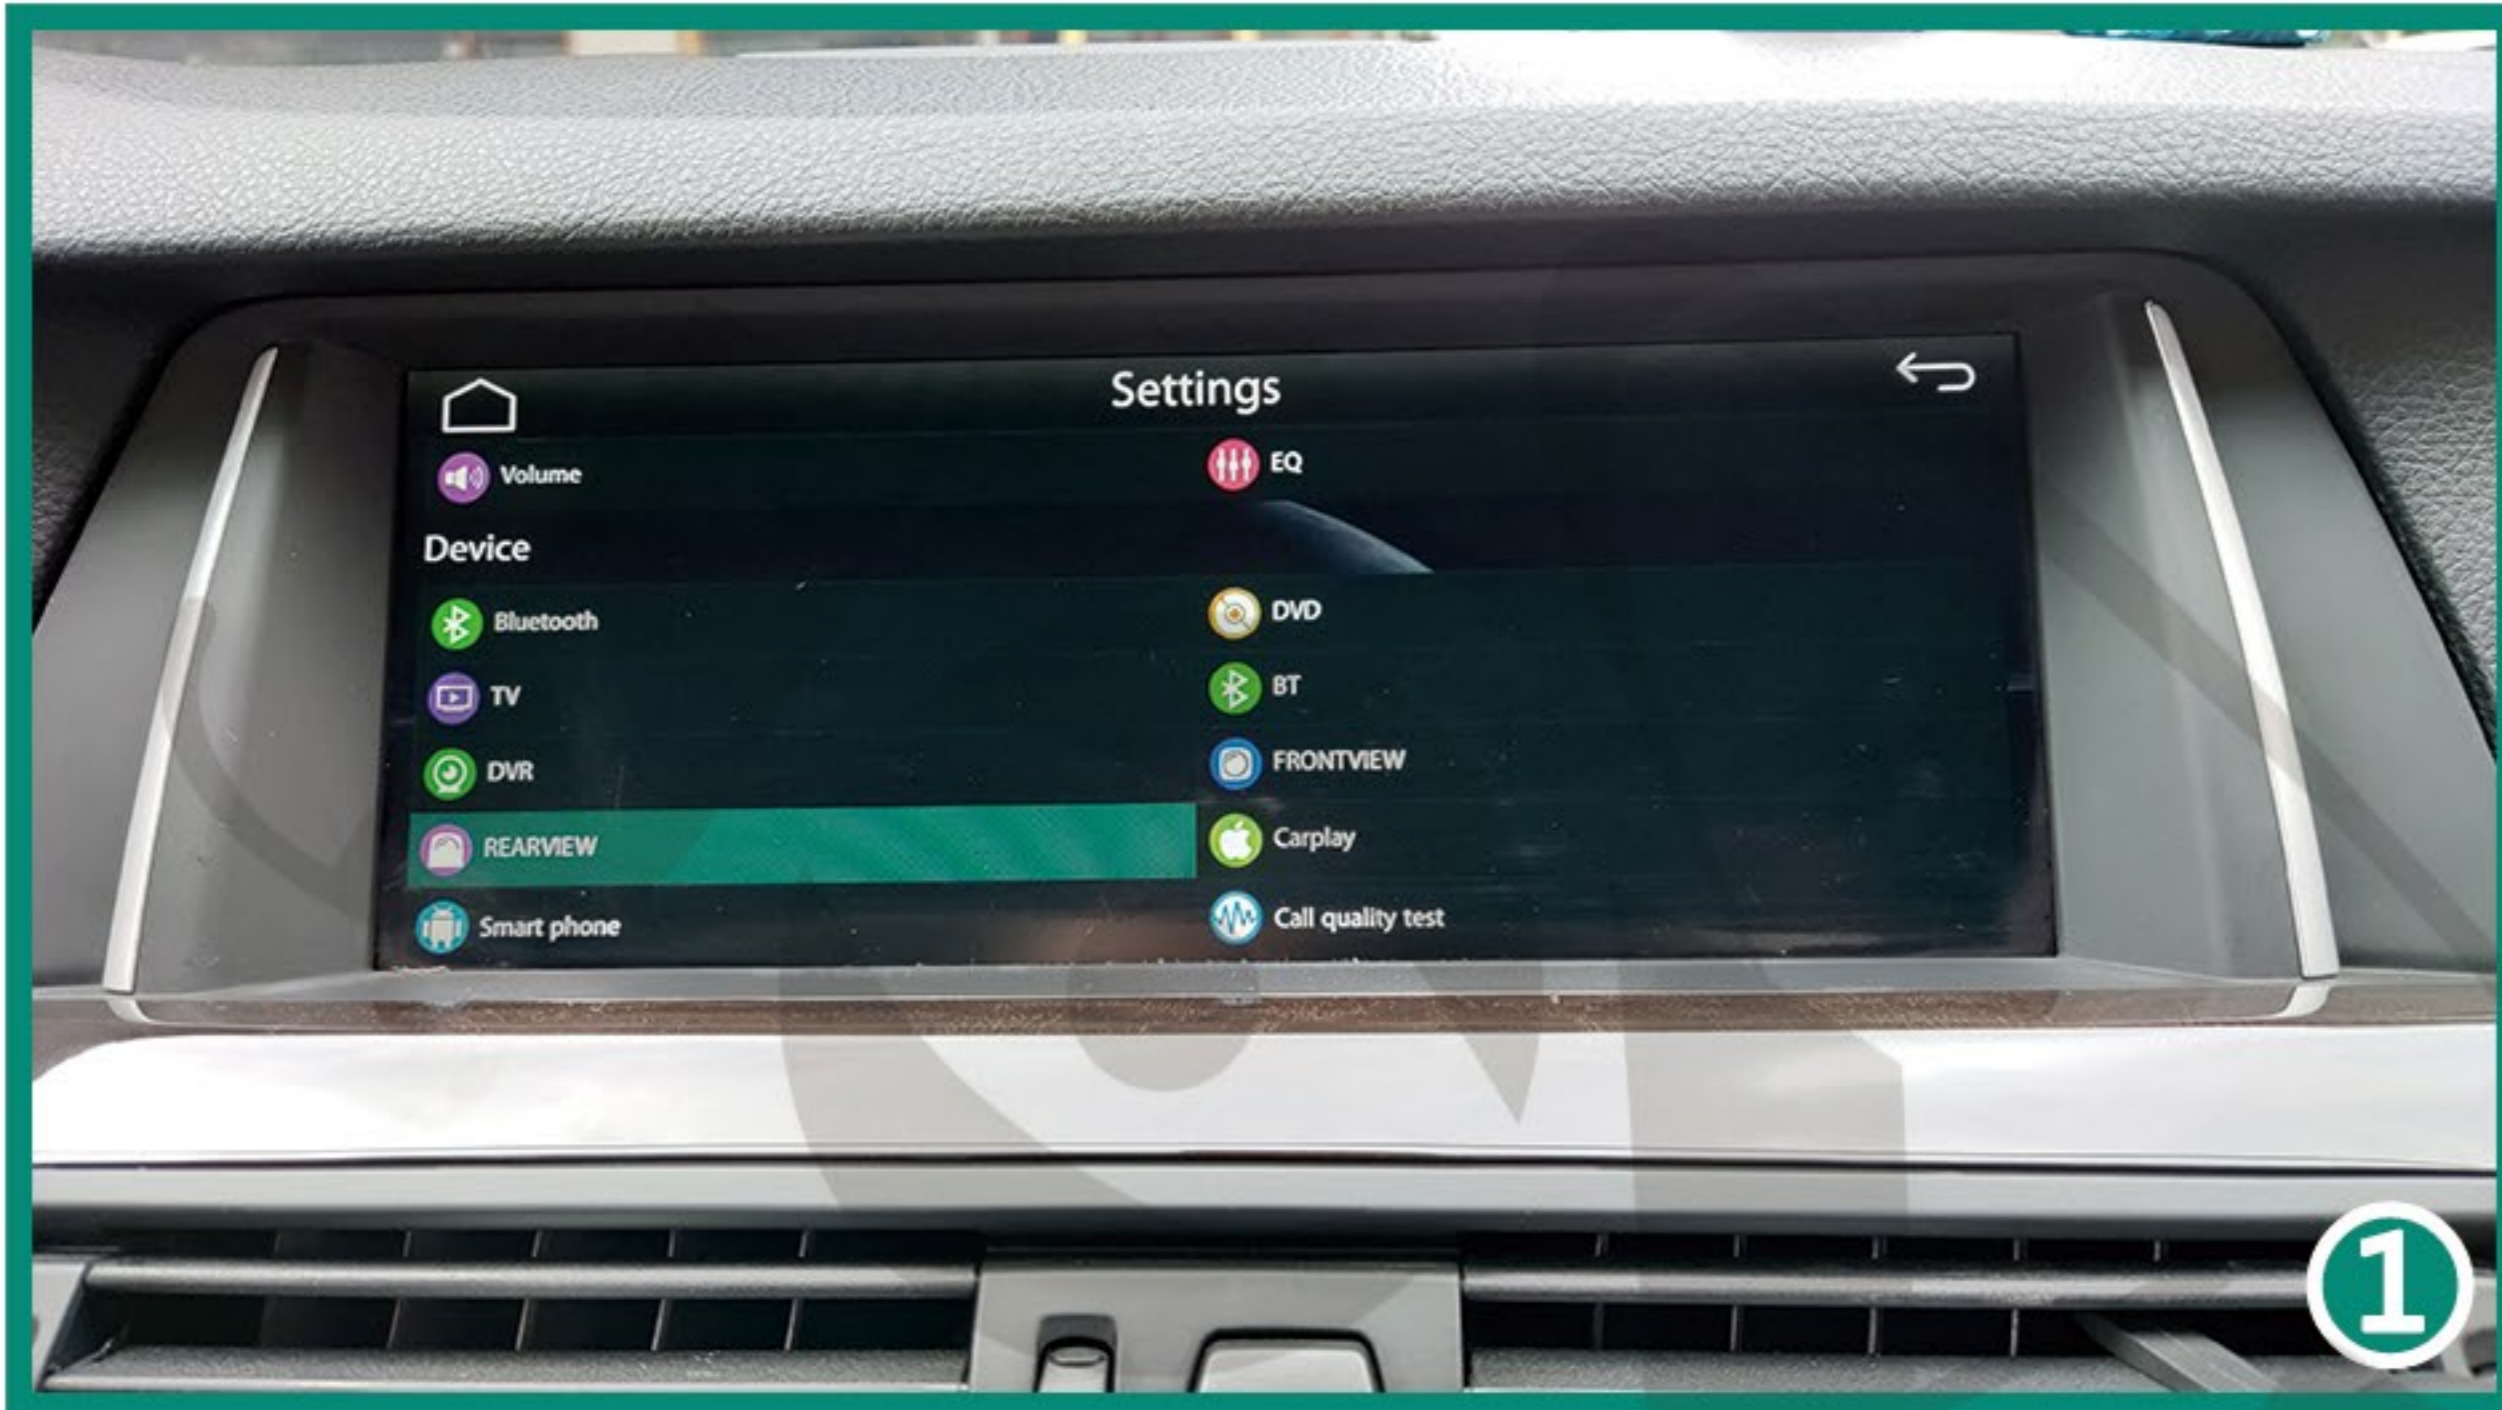

JoyeAuto System Setup Description

Main Menu - Press car brand icon

Language - 11 different language for option

Information - JoyeAuto system verion

Display - settings for screen brightness, Hue...

Volume - Settings for system Master volume

Bluetooth - Pairing for wireless connection with the phone

TV - for future extension, turn it OFF

DVR - for future extension, turn it OFF!

REARVIEW - Select guideline for aftermarket camera

Smart phone - for functions option and system reboot

Wallpaper - Settings for wallpaper option

Update - for JoyeAuto system upgrade

EQ - Audio quality settings for Media play

DVD - for future extension, turn it OFF!

BT - No function, turn it OFF

FRONTVIEW - turn it OFF