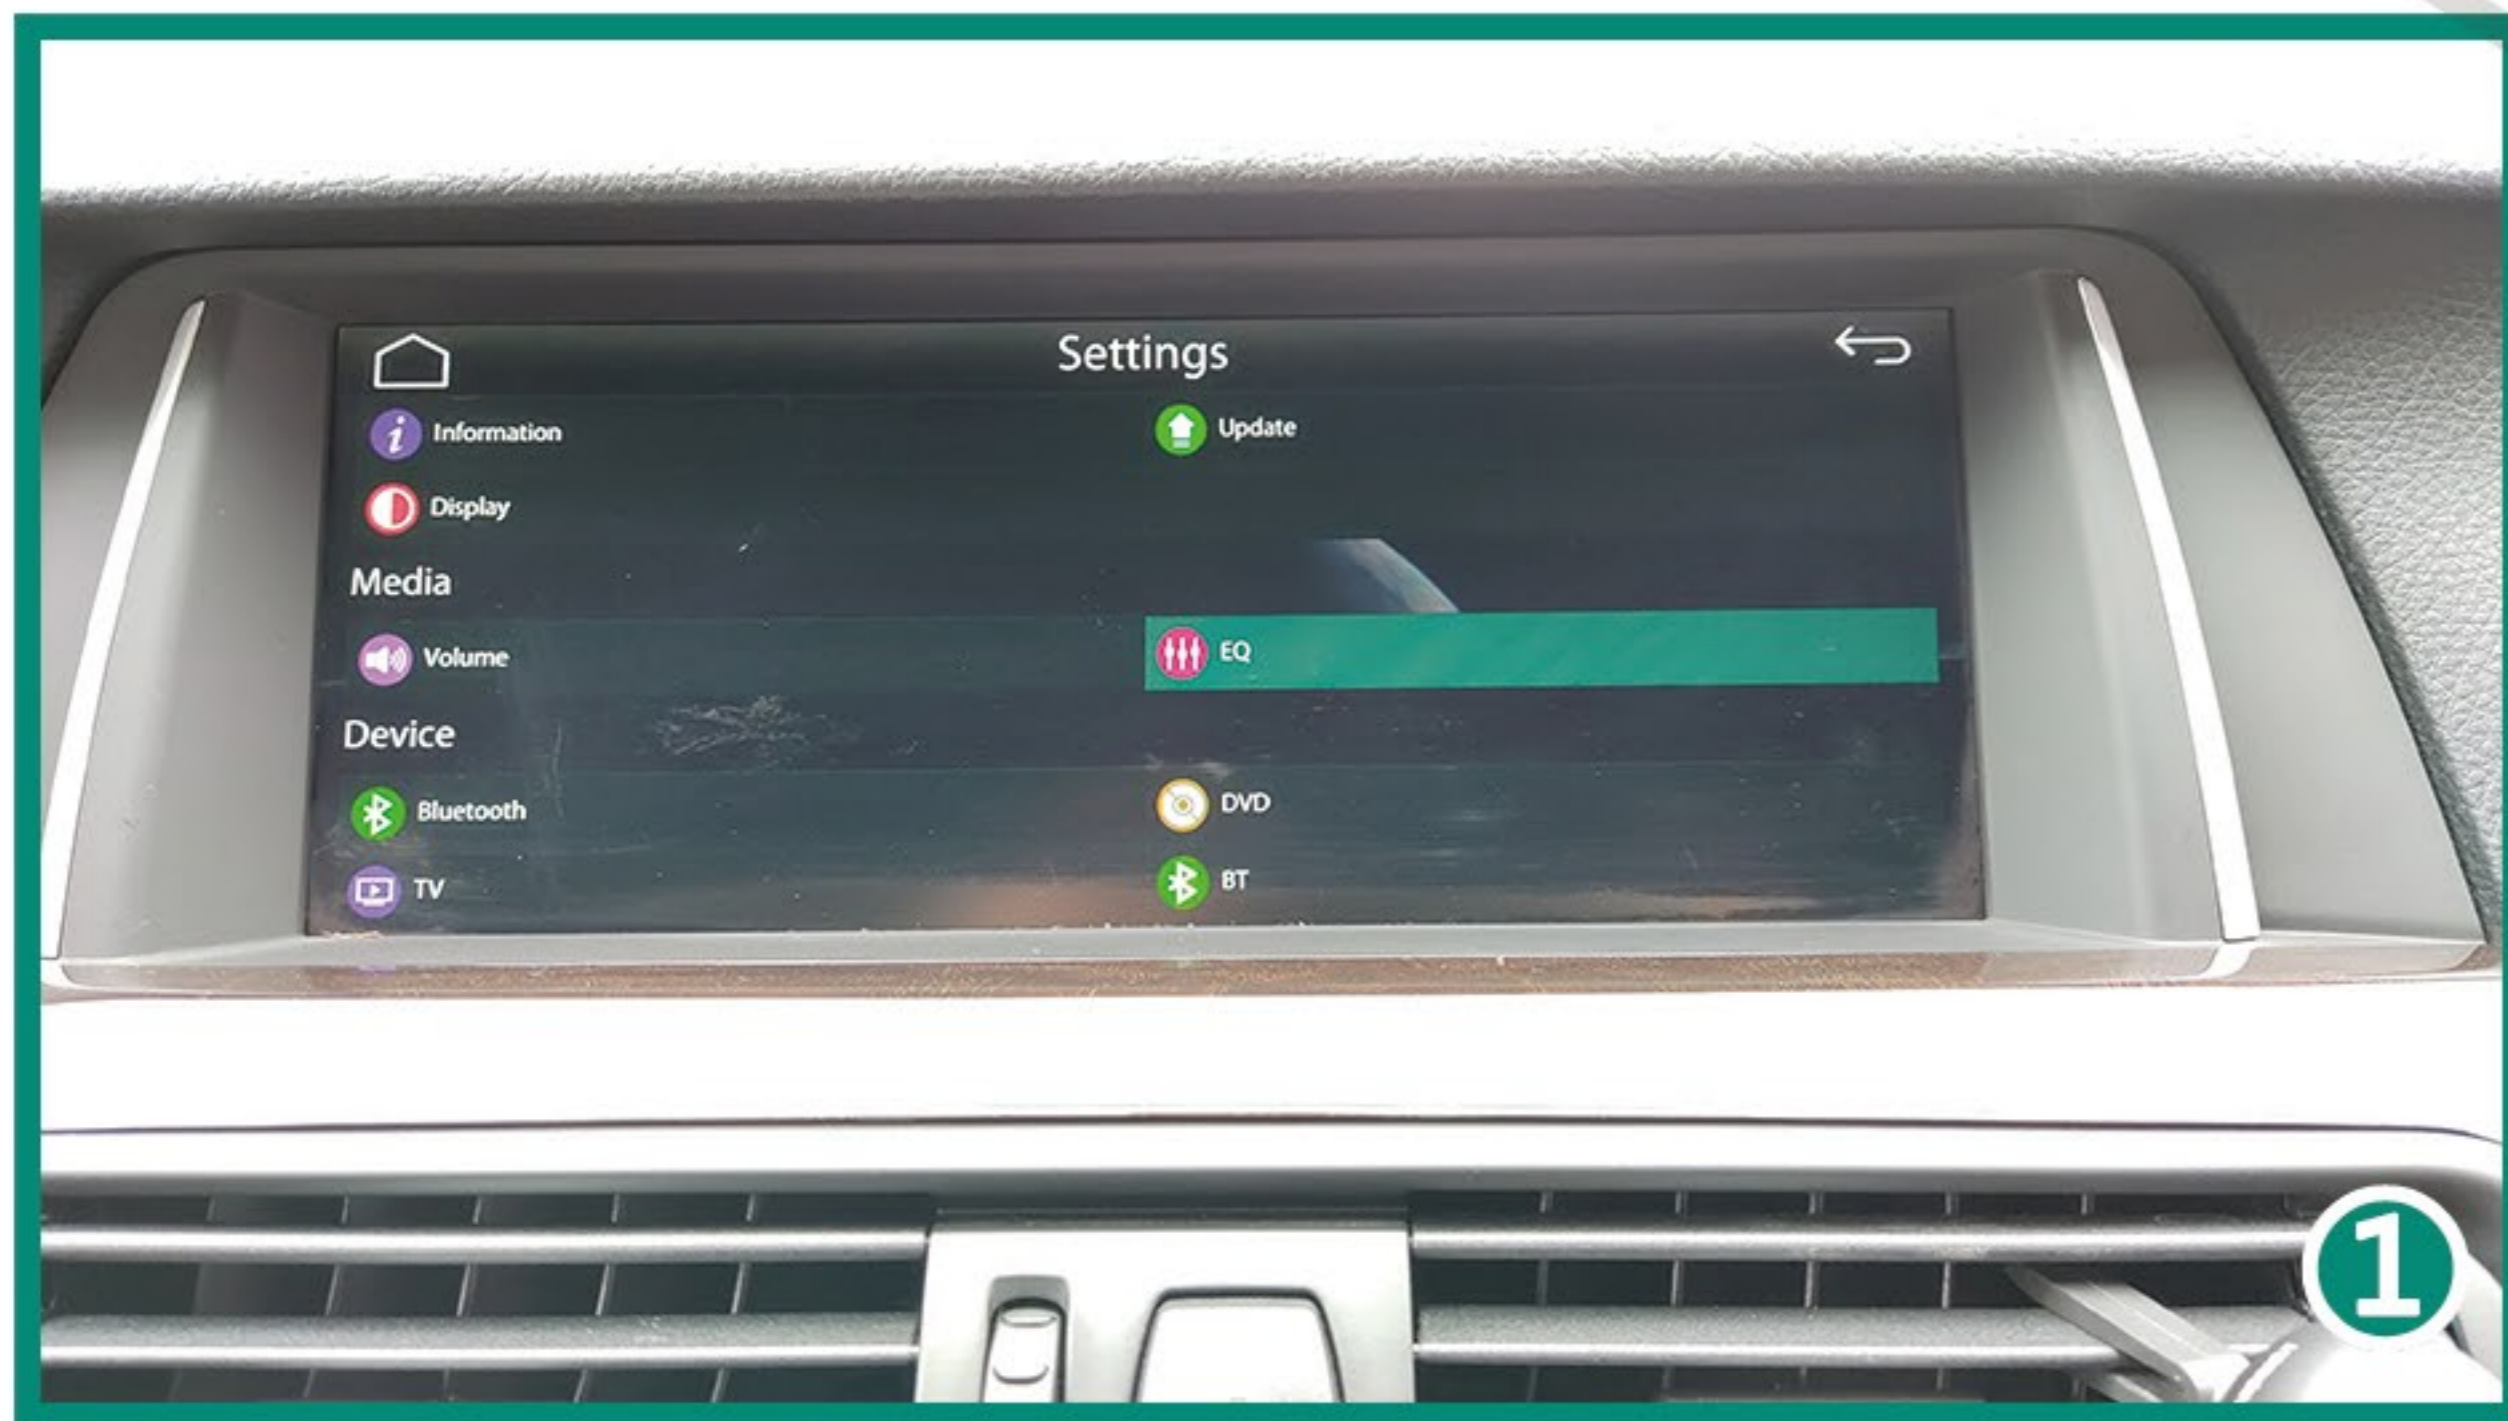

JoyeAuto System Setup Description

Main Menu - Press car brand icon

Language - 11 different language for option

Information - JoyeAuto system verion

Display - settings for screen brightness, Hue...

Volume - Settings for system Master volume

Bluetooth - Pairing for wireless connection with the phone

TV - for future extension, turn it OFF

DVR - for future extension, turn it OFF!

REARVIEW - Select guideline for aftermarket camera

Smart phone - for functions option and system reboot

Wallpaper - Settings for wallpaper option

Update - for JoyeAuto system upgrade

EQ - Audio quality settings for Media play

DVD - for future extension, turn it OFF!

BT - No function, turn it OFF

FRONTVIEW - turn it OFF