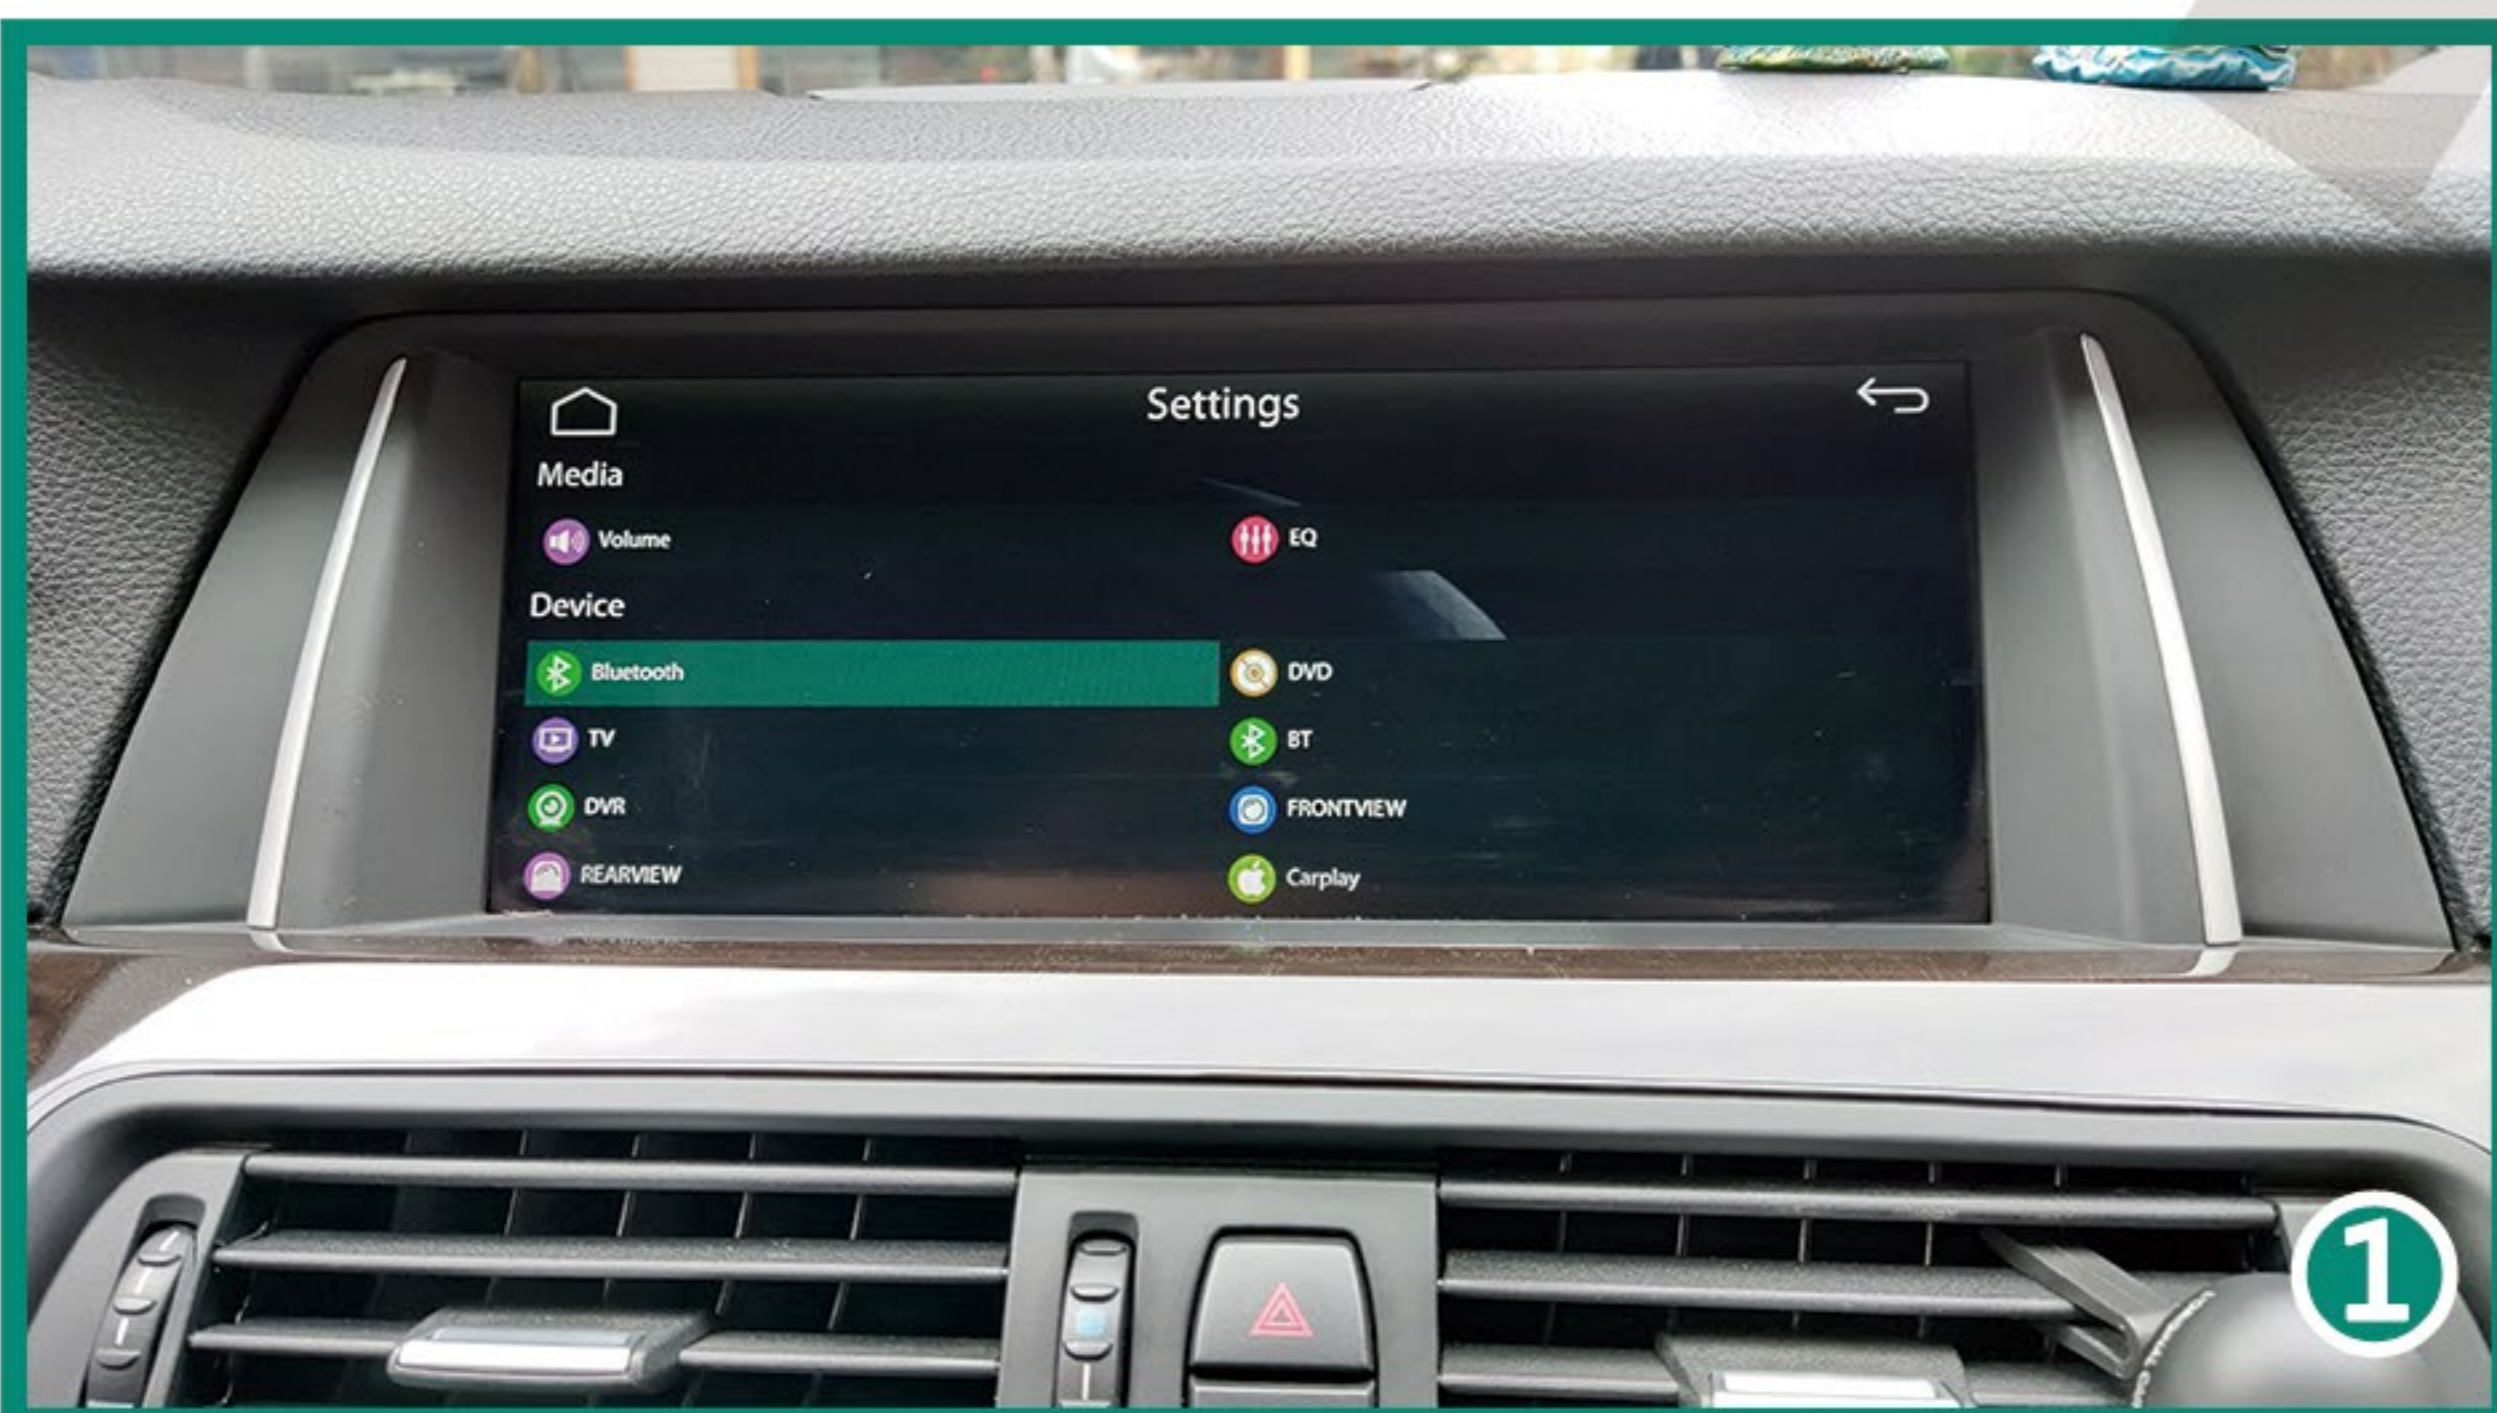

JoyeAuto System Setup Description

Main Menu - Press car brand icon

Language - 11 different language for option

Information - JoyeAuto system verion

Display - settings for screen brightness, Hue...

Volume - Settings for system Master volume

Bluetooth - Pairing for wireless connection with the phone

TV - for future extension, turn it OFF

DVR - for future extension, turn it OFF!

REARVIEW - Select guideline for aftermarket camera

Smart phone - for functions option and system reboot

Carplay - Enter password "1123", select car brand icon and RHD carplay menu

Call quality test - settings for phone call quality