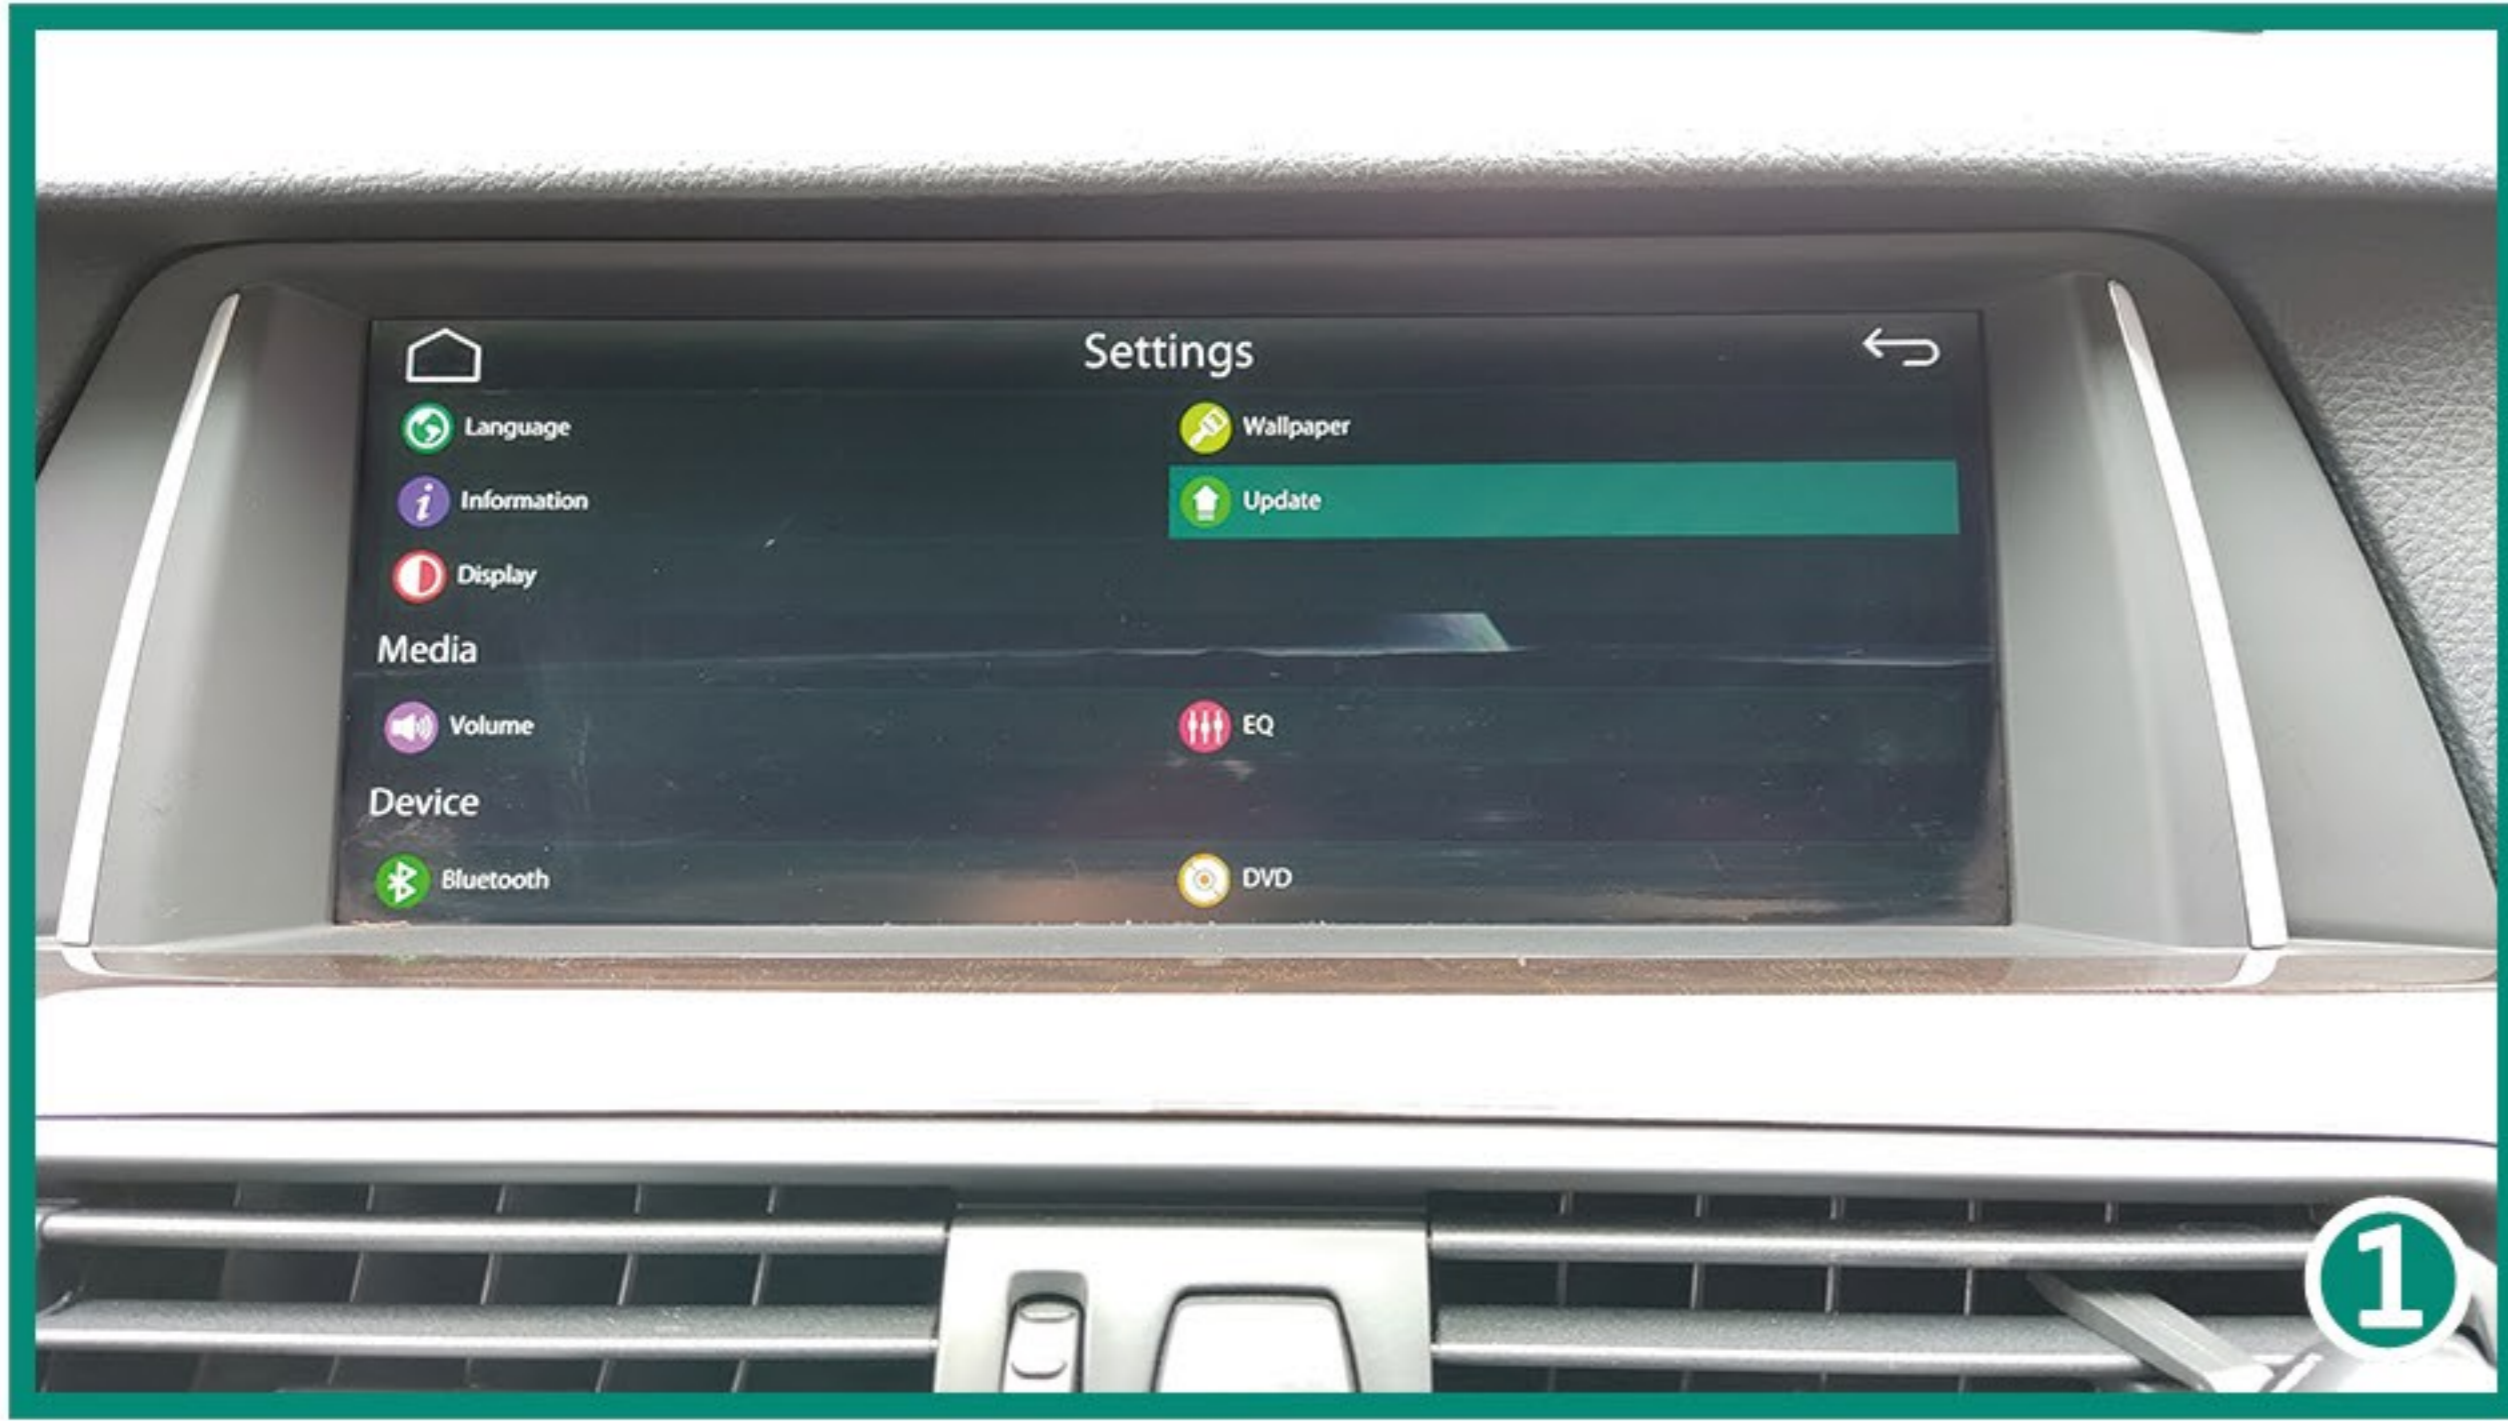

JoyeAuto System Setup Description

Main Menu - Press car brand icon

Language - 11 different language for option

Information - JoyeAuto system verion

Display - settings for screen brightness, Hue...

Volume - Settings for system Master volume

Bluetooth - Pairing for wireless connection with the phone

TV - for future extension, turn it OFF

DVR - for future extension, turn it OFF!

REARVIEW - Select guideline for aftermarket camera

Smart phone - for functions option and system reboot

Wallpaper - Settings for wallpaper option

Update - for JoyeAuto system upgrade

EQ - Audio quality settings for Media play

DVD - for future extension, turn it OFF!

BT - No function, turn it OFF

FRONTVIEW - turn it OFF