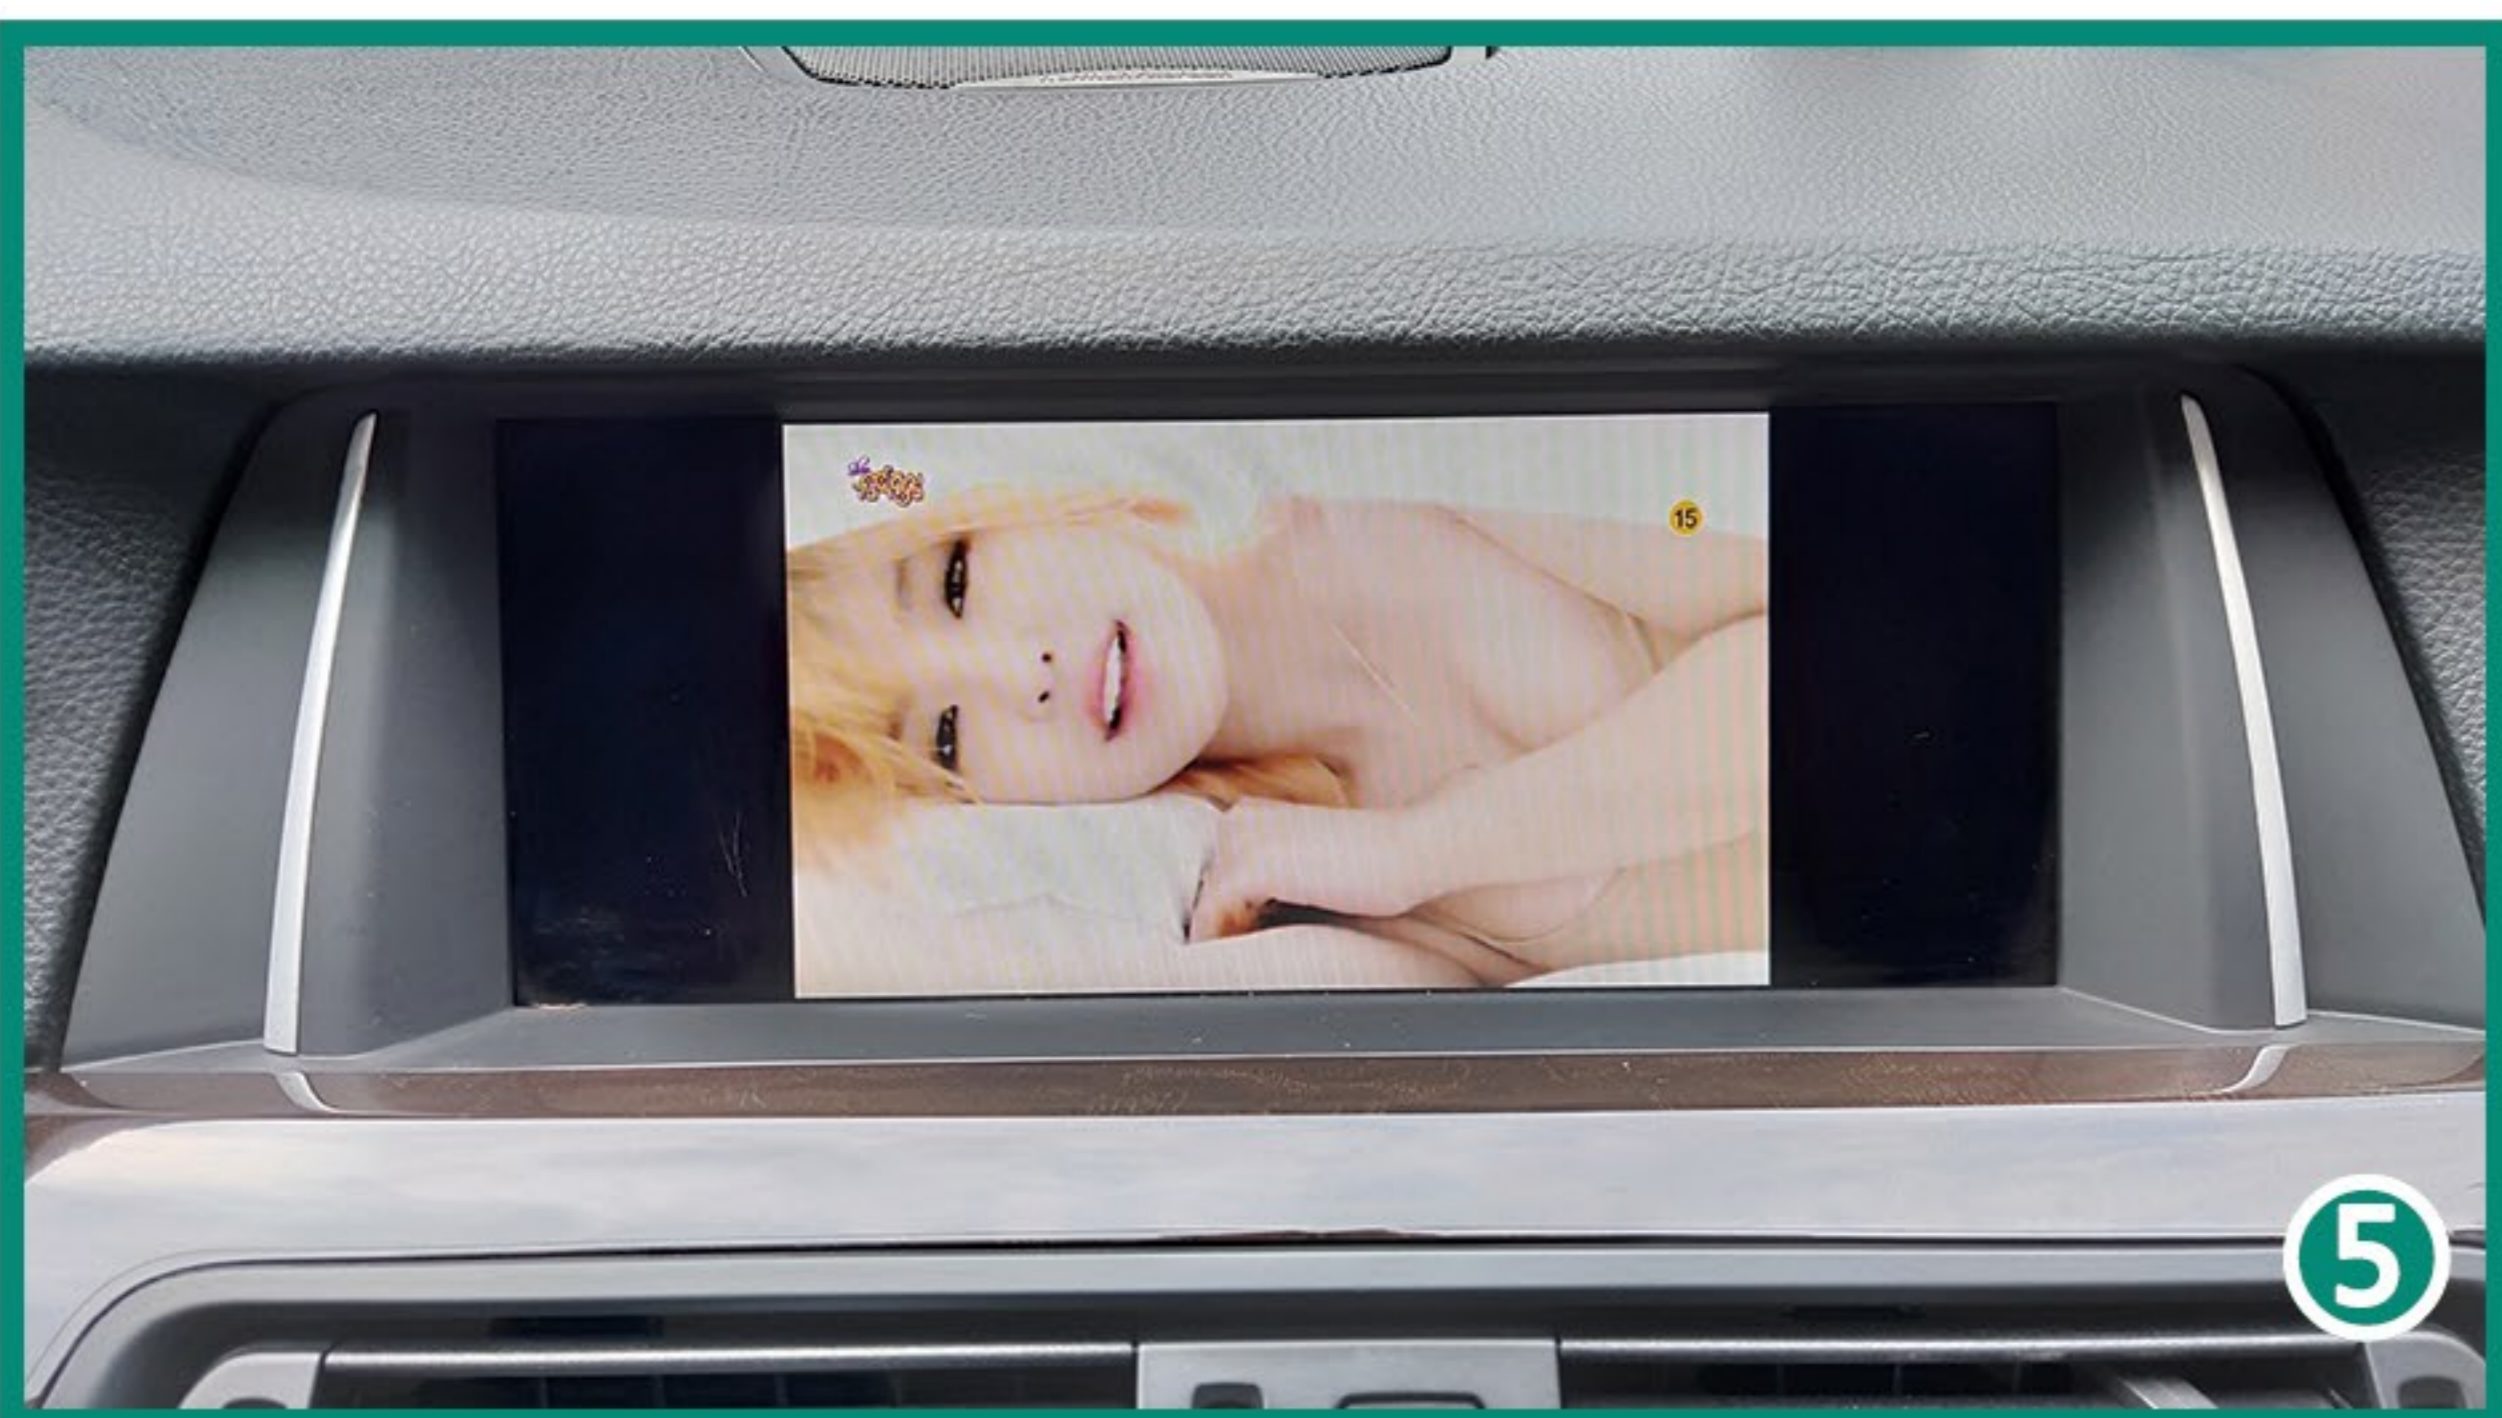

How to use USB flash Play

1, Switch to JoyeAuto system main menu

2, Plug USB flash to JoyeAuto kit USB cable.

4, scan images, Play music and HD videos.

3, The USB icon will be light up.

5, Playing HD videos when driving.