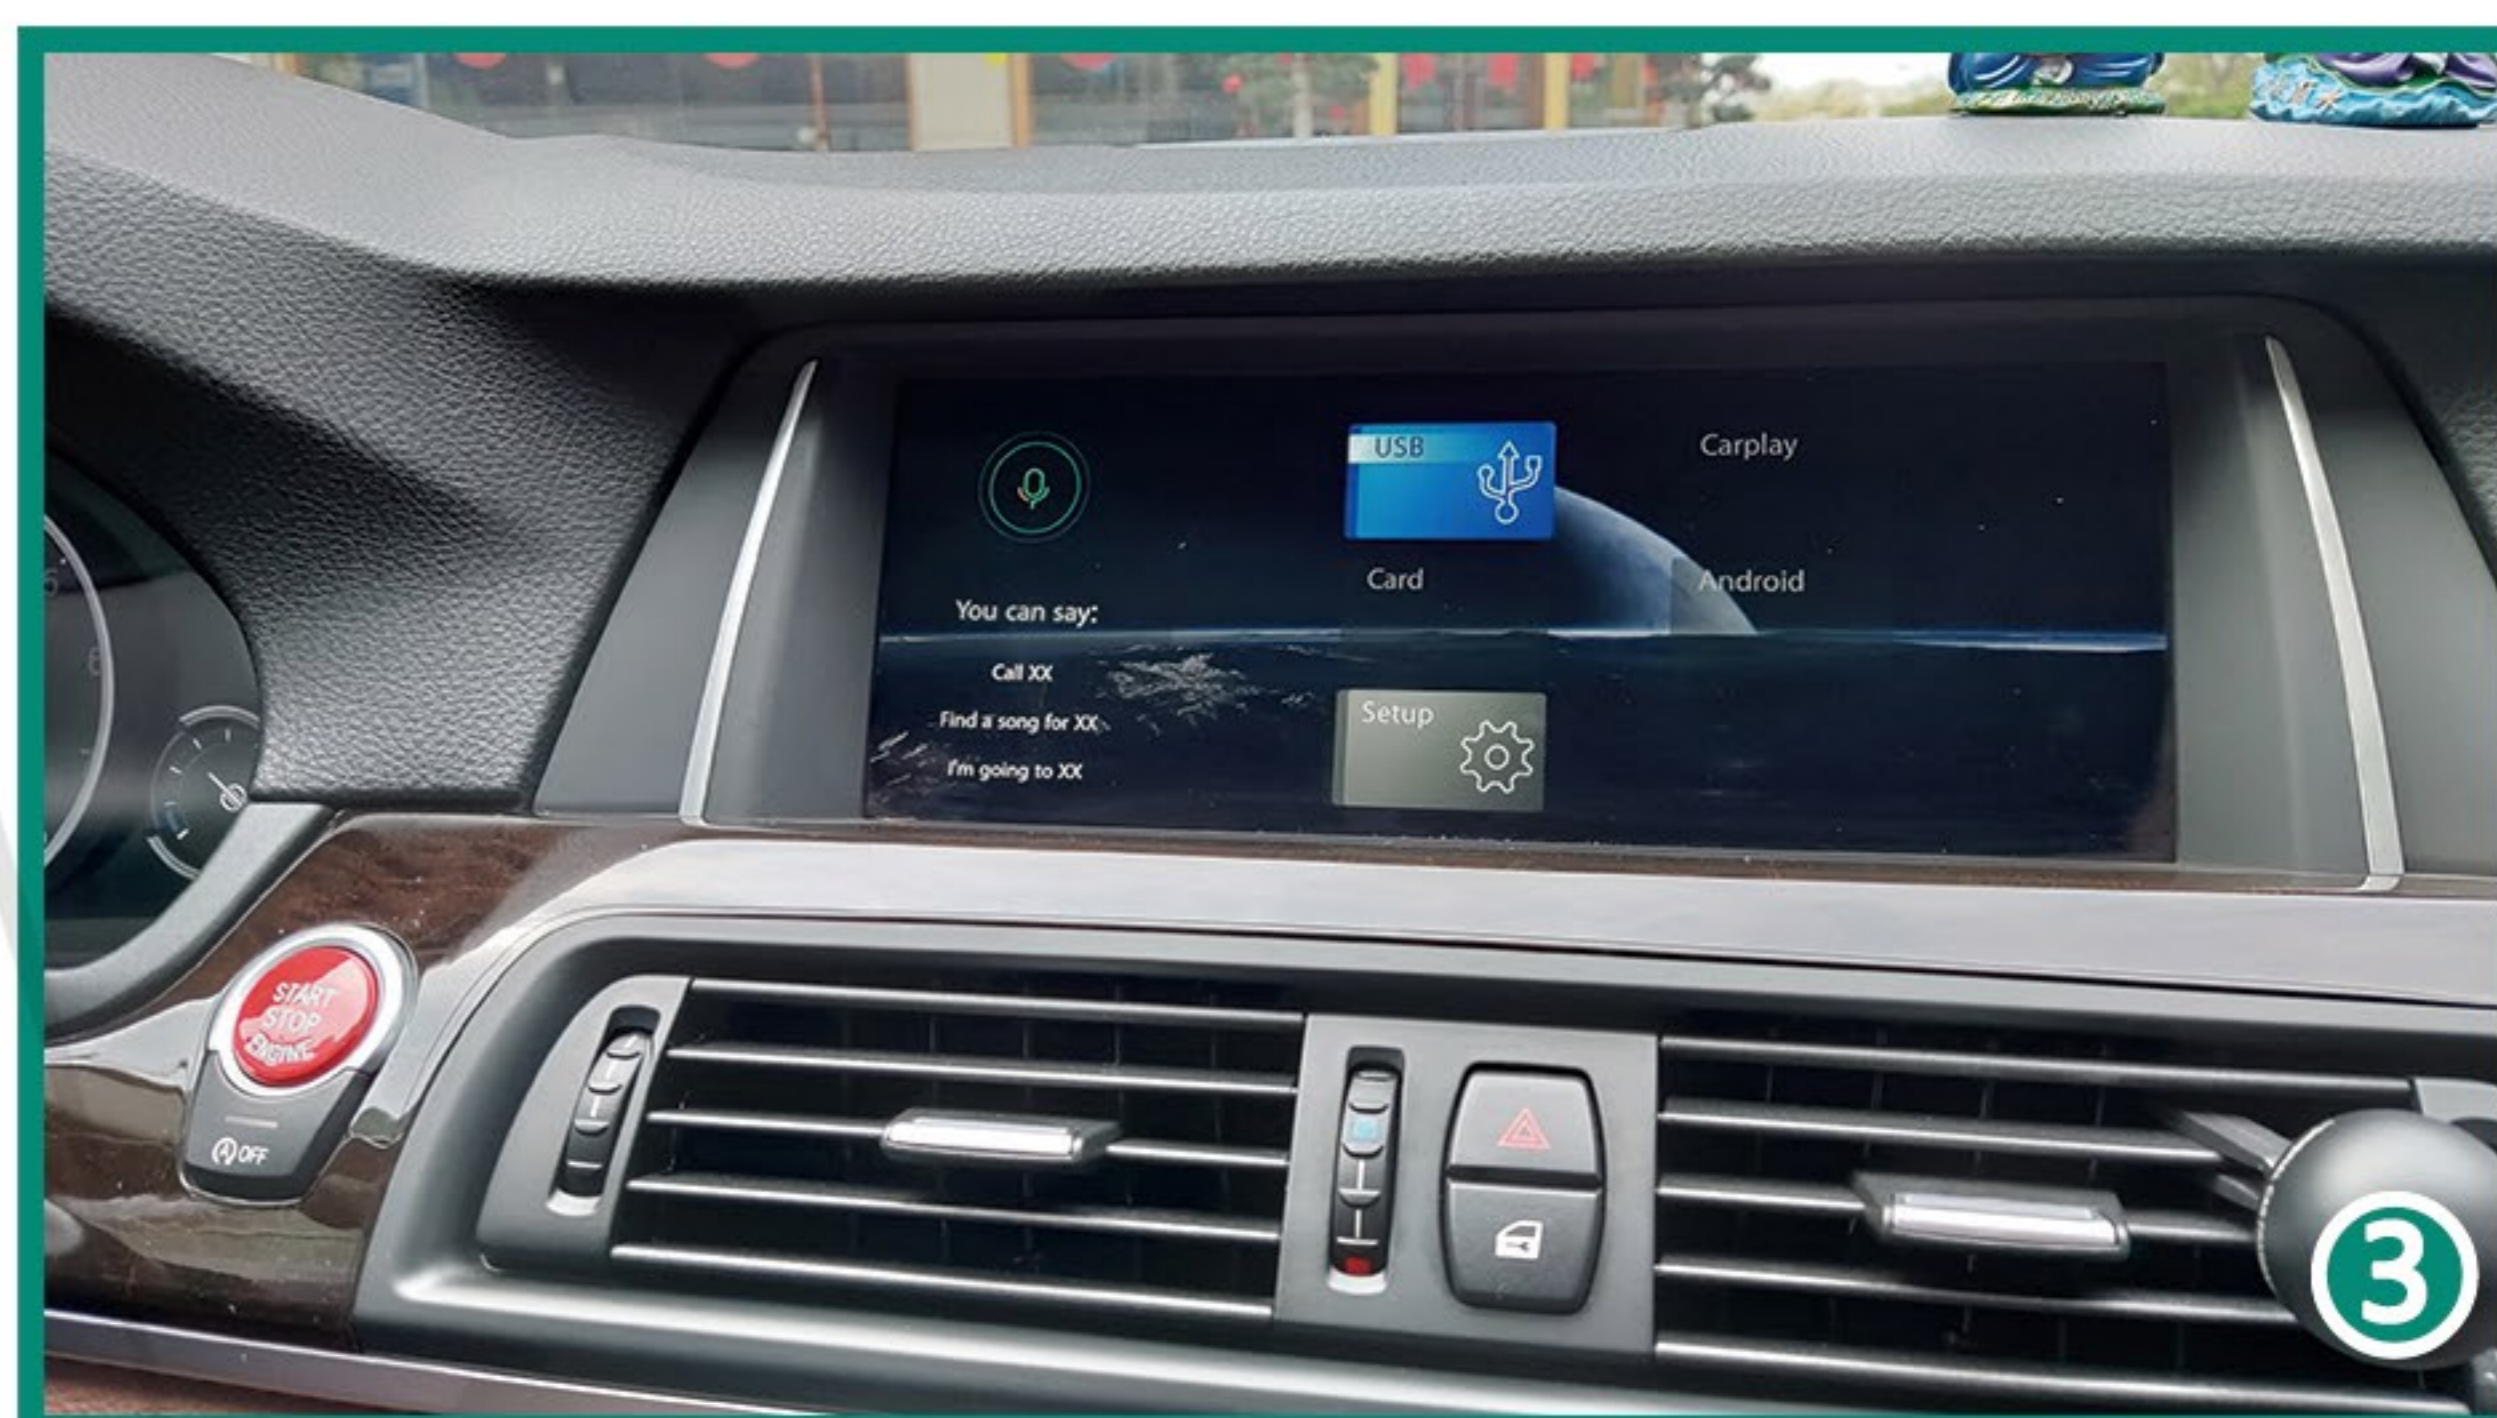

How to use USB flash Play

1, Switch to JoyeAuto system main menu

2, Plug USB flash to JoyeAuto kit USB cable.

4, scan images, Play music and HD videos.

3, The USB icon will be light up.

5, Playing HD videos when driving.