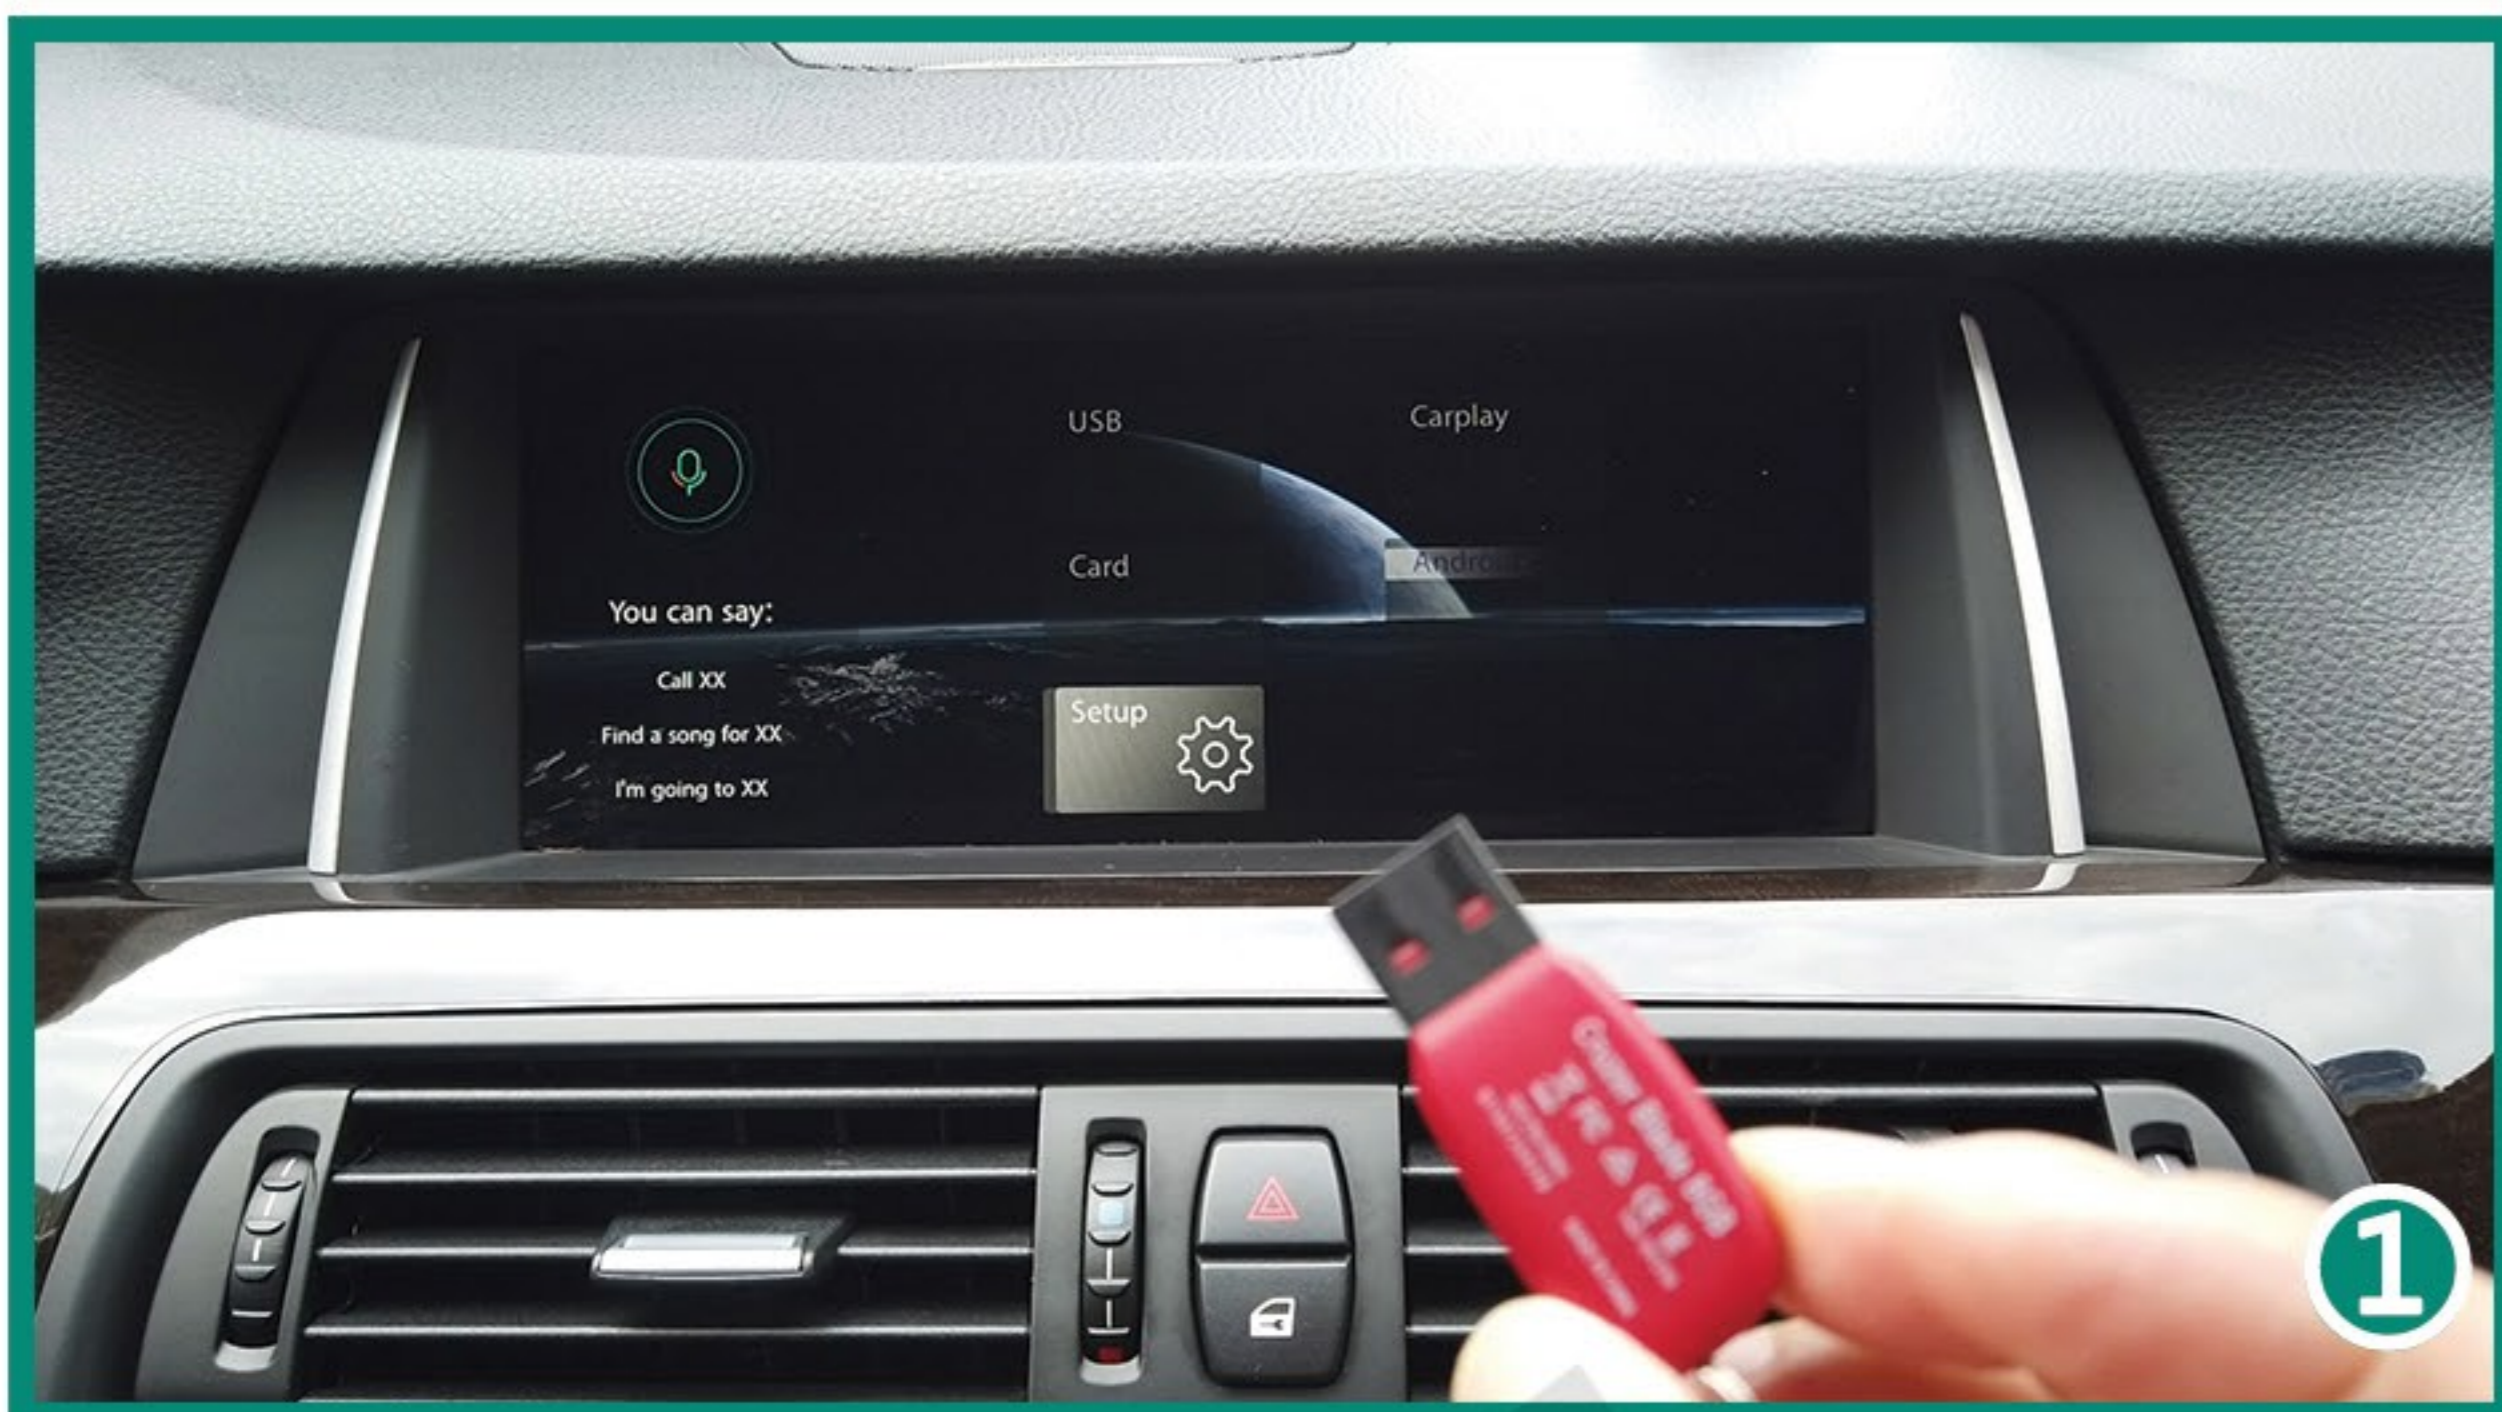

How to use USB flash Play

1, Switch to JoyeAuto system main menu

2, Plug USB flash to JoyeAuto kit USB cable.

4, scan images, Play music and HD videos.

3, The USB icon will be light up.

5, Playing HD videos when driving.