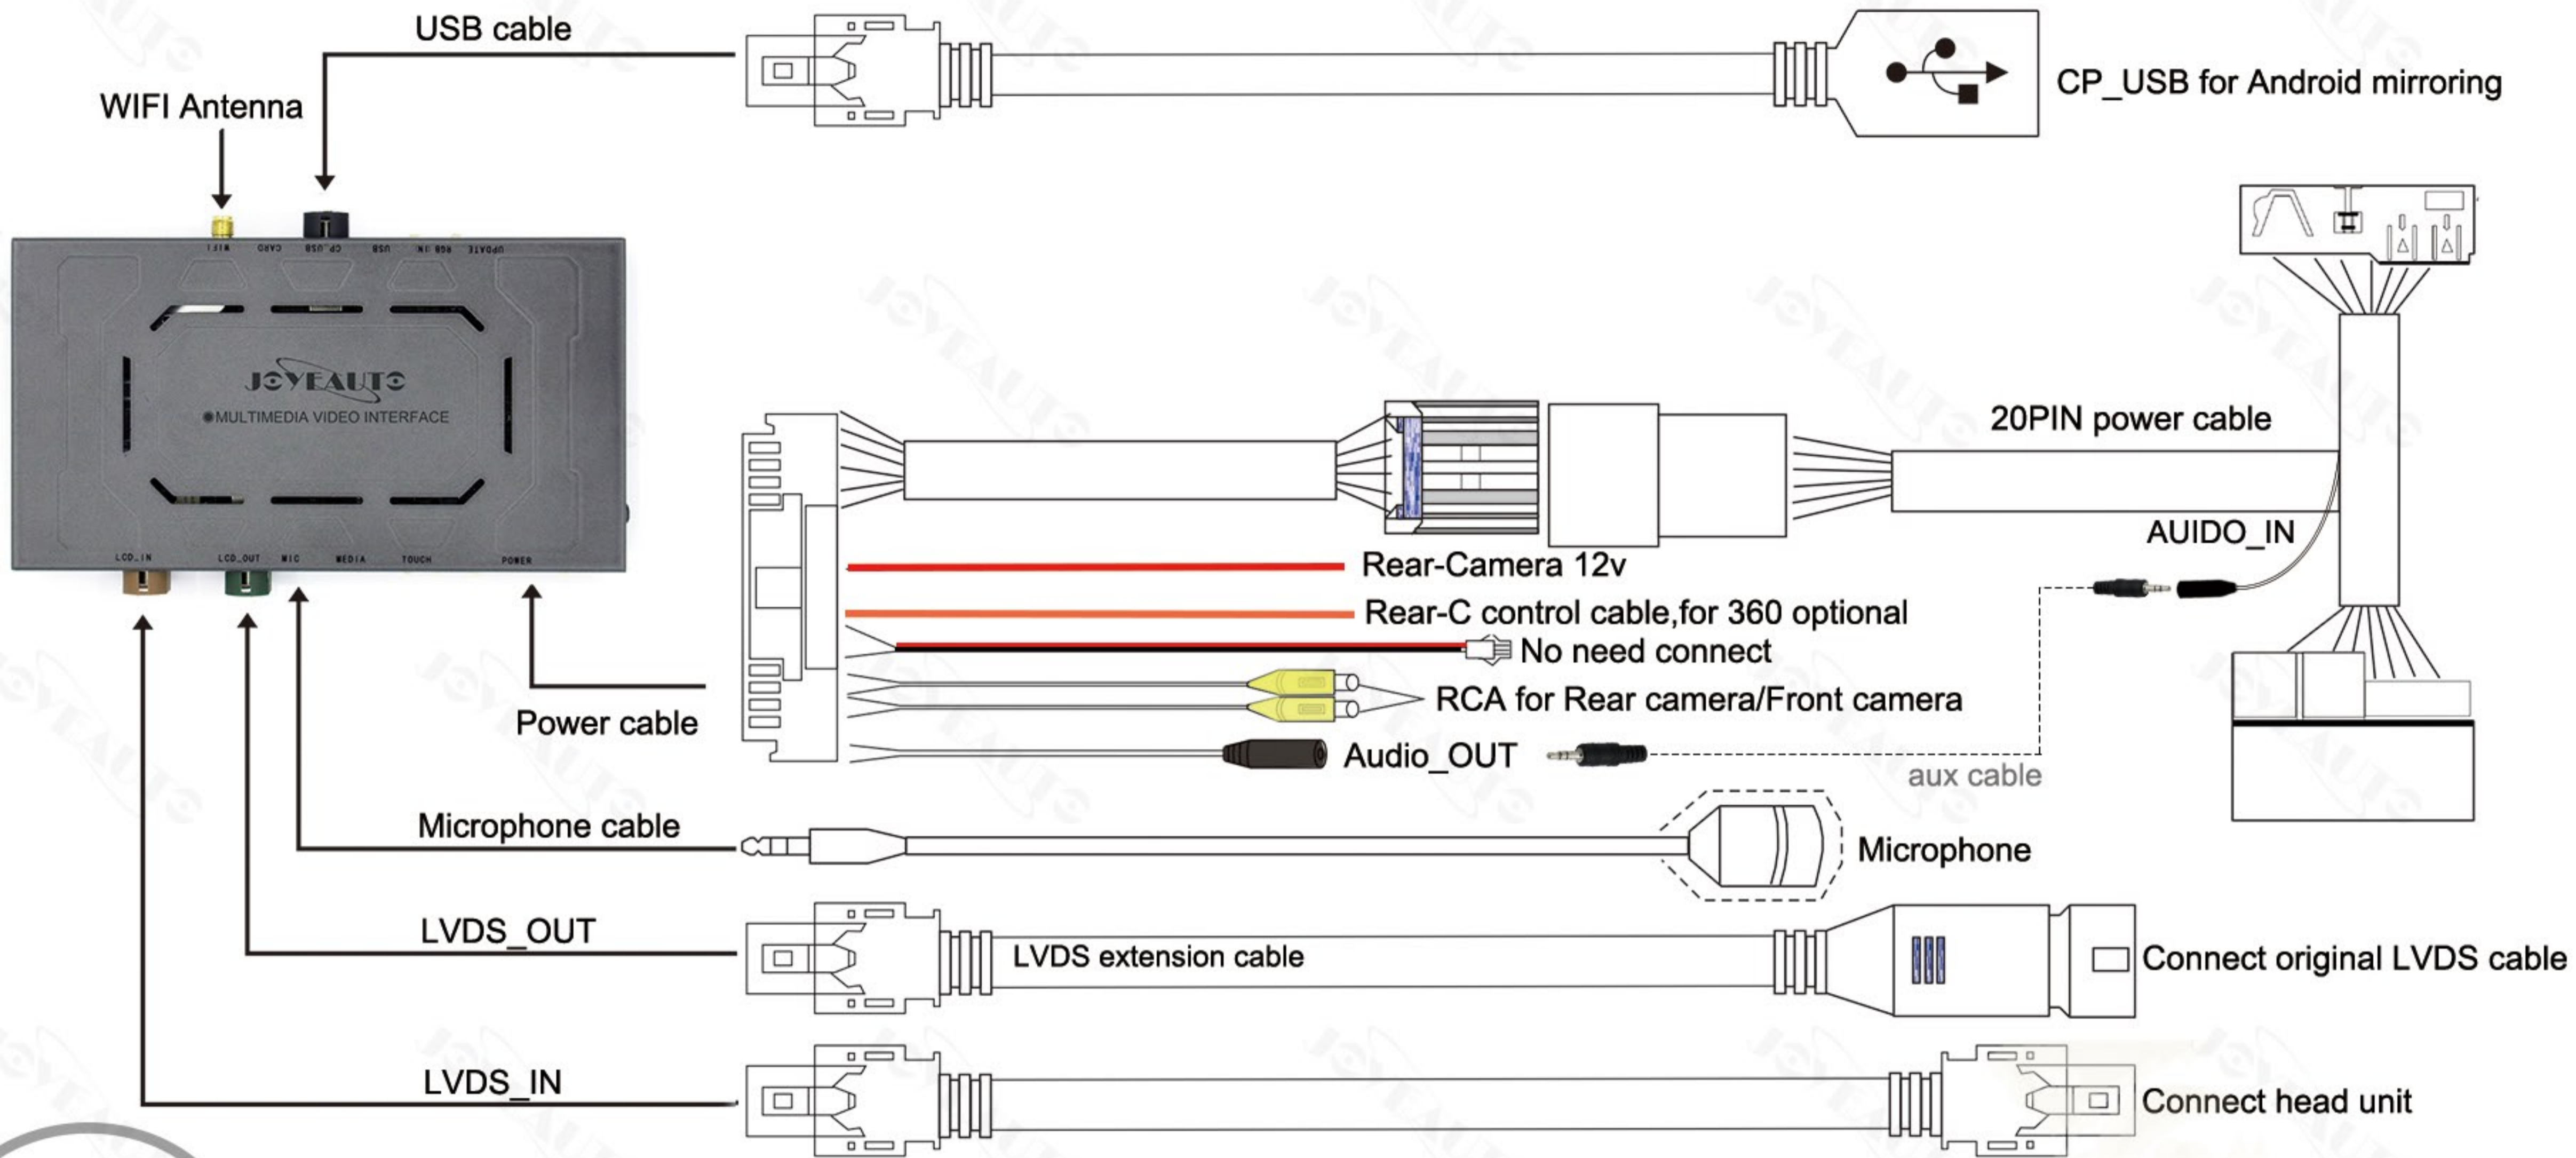

Maserati WiFi Wireless CarPlay Installation Diagram

AUX adapter connect to aux port from armrest box

| Dip switch | Status | Description |
|---------------------------------------|--------|----------------------|
| 4 | ON | Reverse Guidline OFF |
| | OFF | Reverse Guidline ON |
| 8 | ON | Original camera |
| | OFF | Aftermarket camera |
| 1,2,3,5,6,7 no function, default OFF. | | |

Touch Screen Control

Long Press Switch to Carplay

Select AUX before switch to Carplay