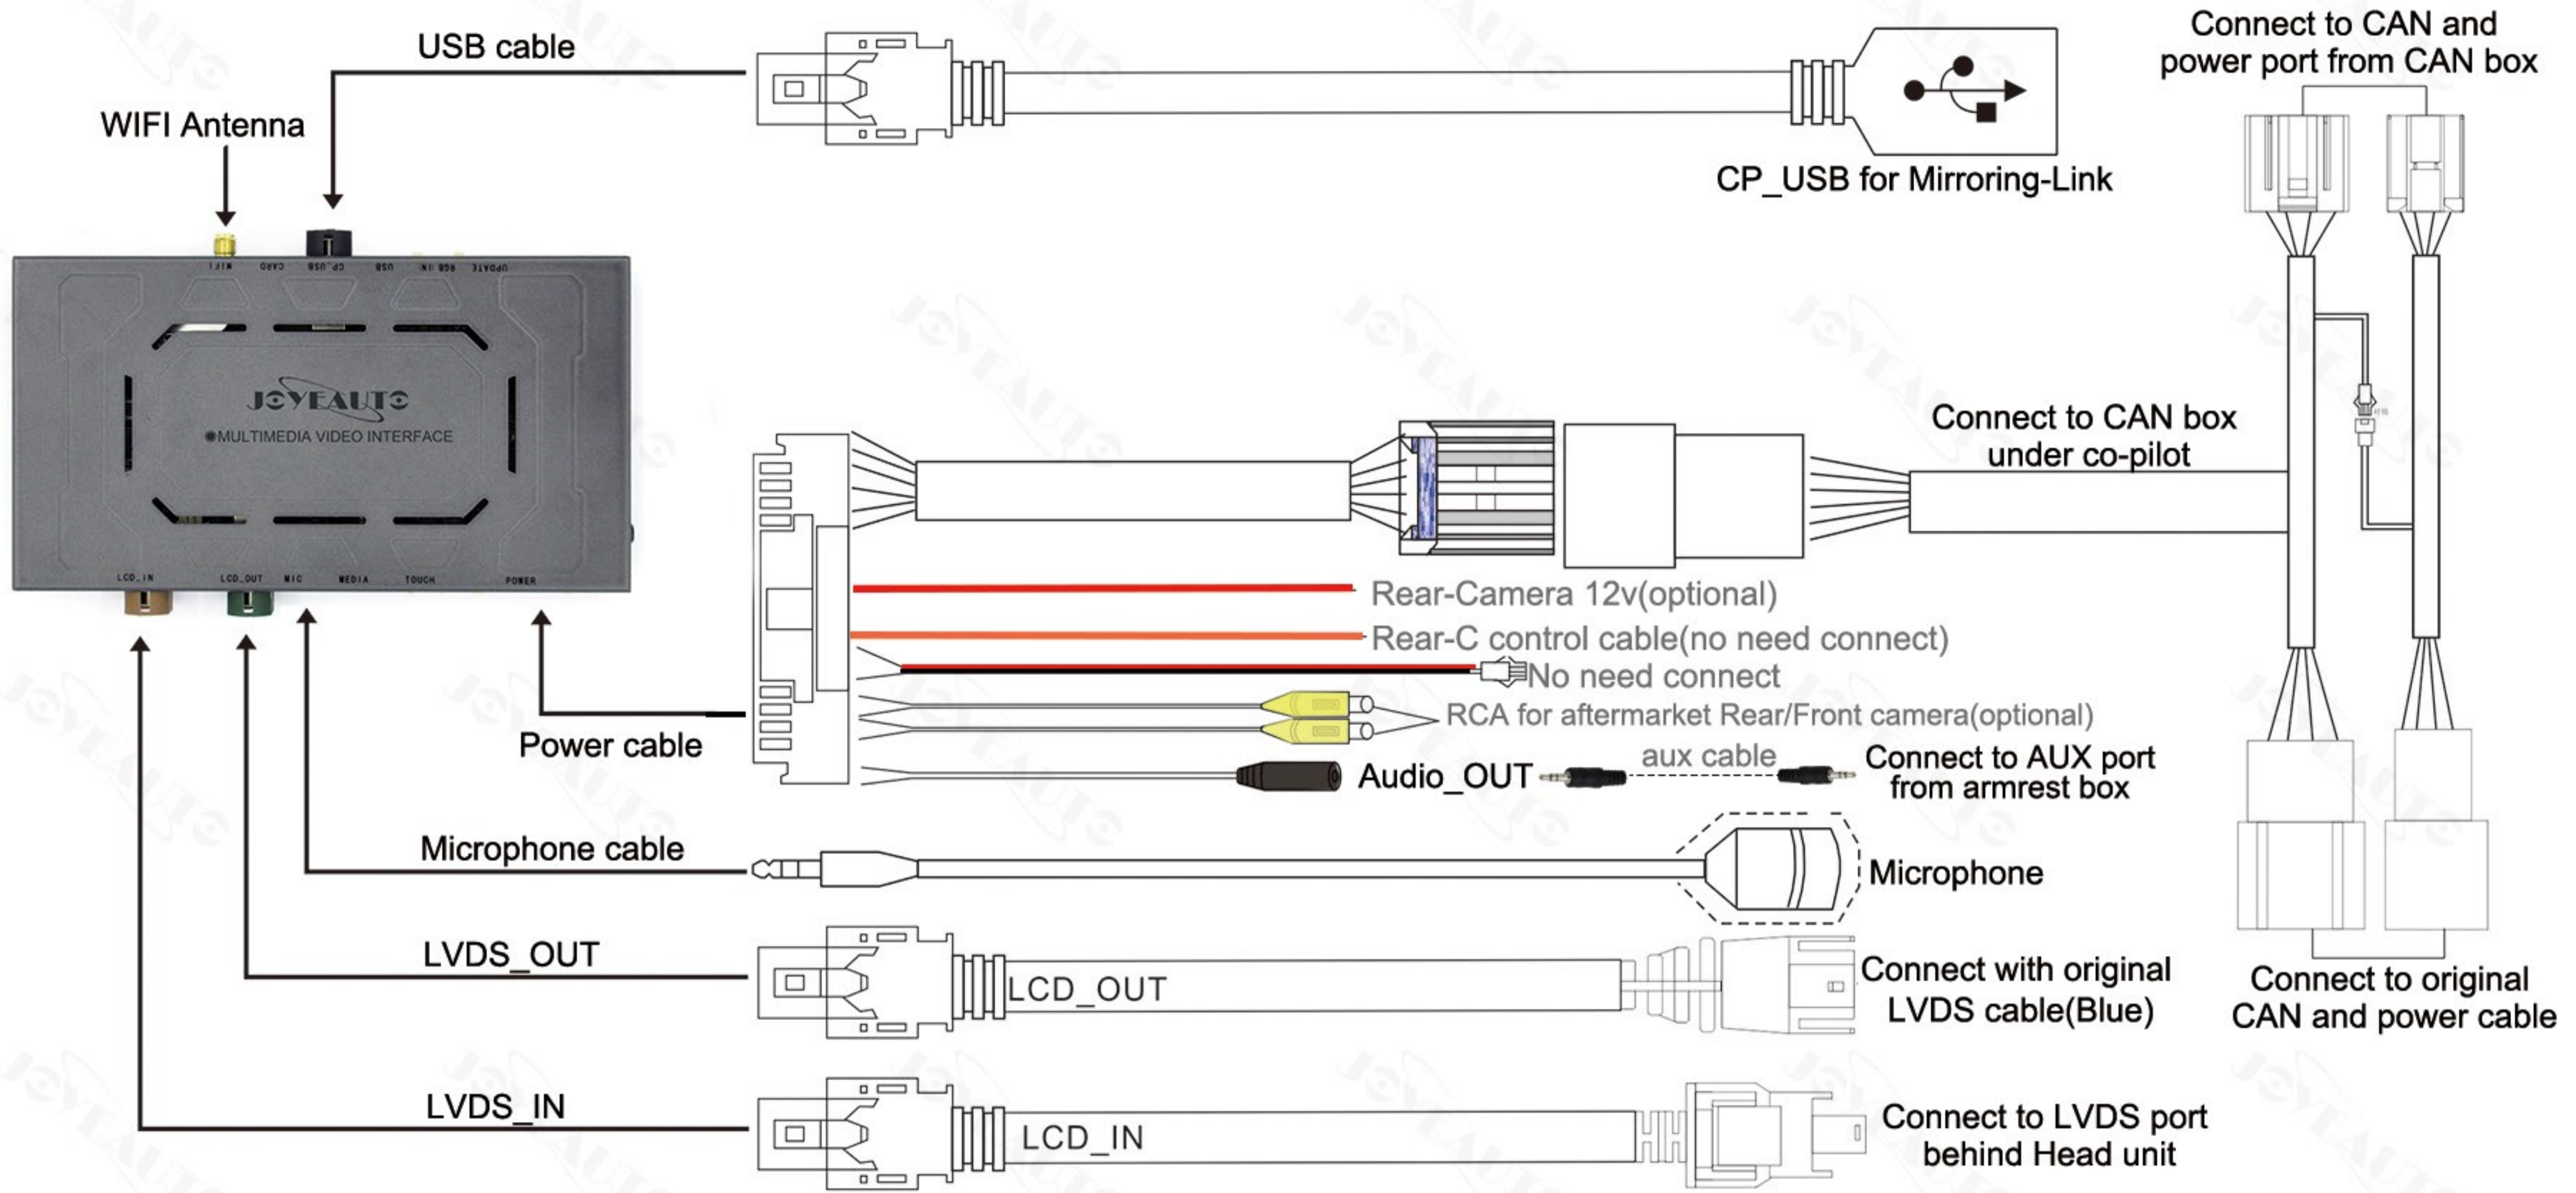

GM Cadillac Wireless CarPlay installation diagram

Dip Switch	Status	Description
2	ON	Touch correction
	OFF	Retrun OFF after correct
4	ON	Reverse guideline OFF
	OFF	Reverse guideline ON
6	ON	RGB Mode
	OFF	CVBS Mode (default)
8	ON	Original Rear Camera
	OFF	Aftermarket Rear Camera
1,3, 5, 7 no function, default OFF.		